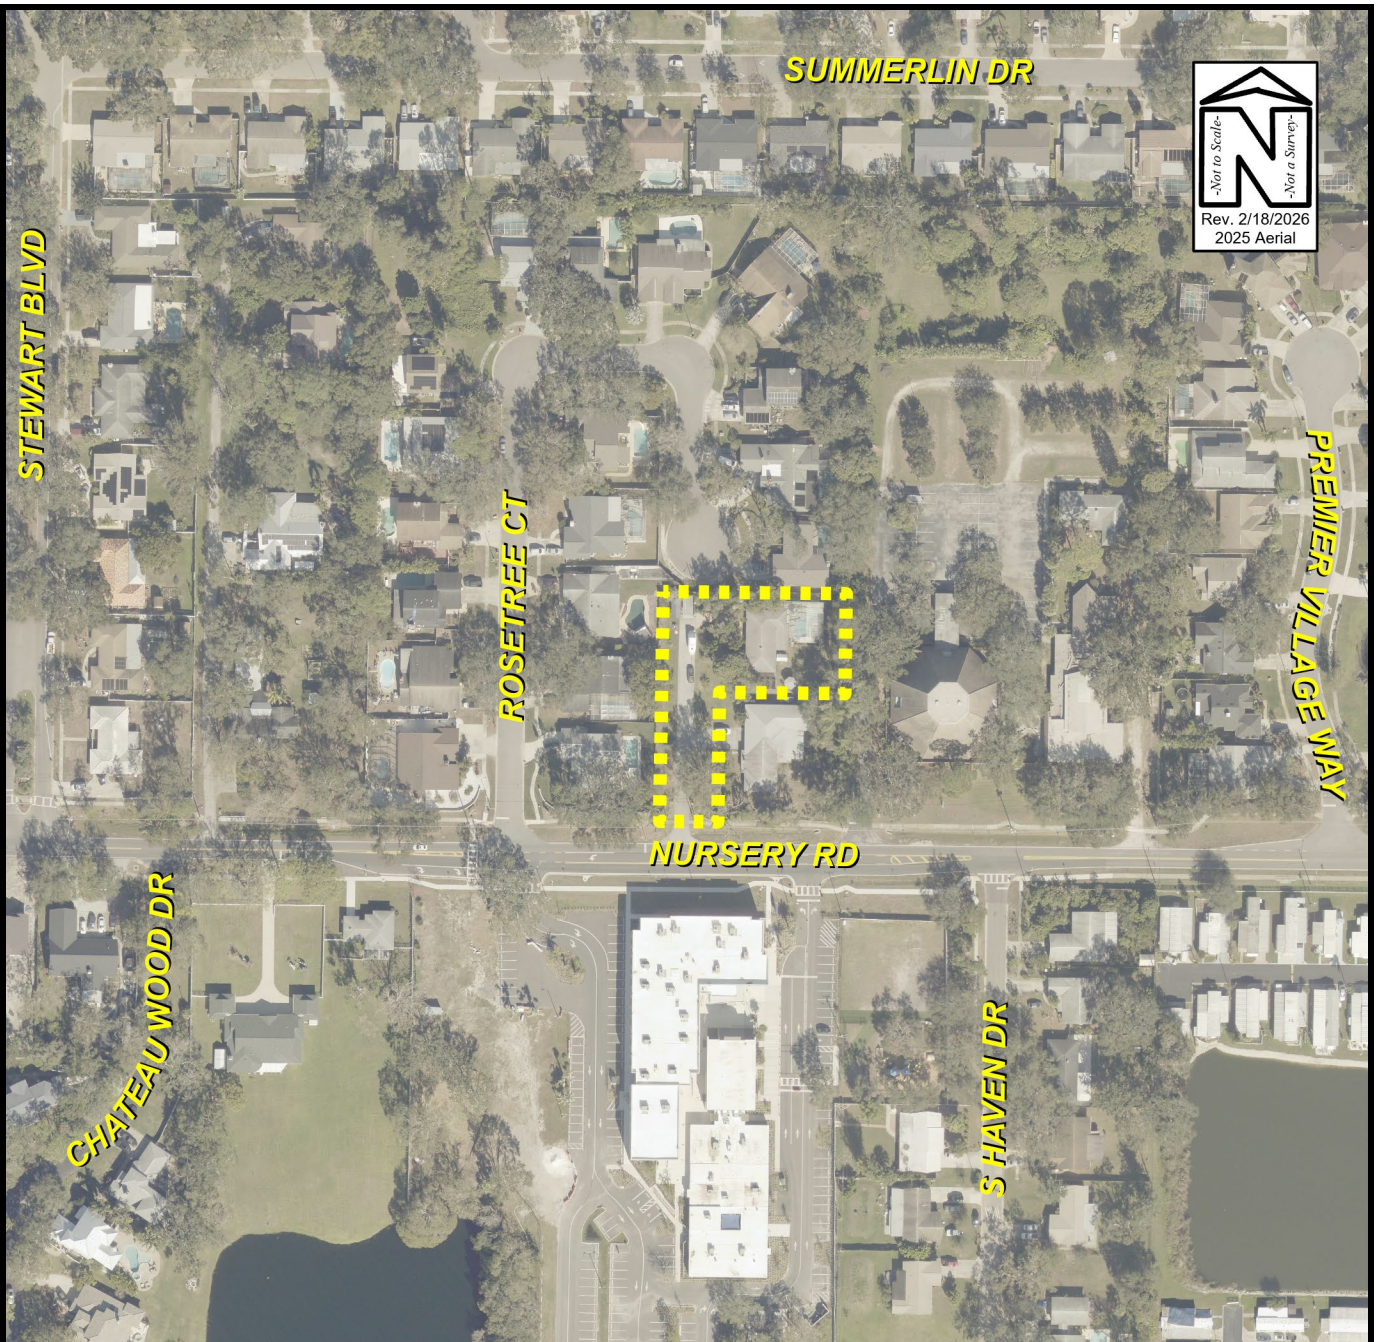

LOCATION MAP

Owner(s): Robby J. Moore	Case:	ANX2026-02002
Site: 2448 Nursery Road	Property Size(Acres):	0.63
Land Use	Zoning	PIN: 19-29-16-70272-400-1000
From: Residential Urban (RU)	Single Family Residential (R-3)	
To: Residential Urban (RU)	Medium Density Residential (MDR)	

EXISTING SURROUNDING USES MAP

Owner(s):	Robby J Moore	Case:	ANX2026-02002
Site:	2448 Nursery Road	Property Size(Acres):	0.63
Land Use	Zoning	PIN:	19-29-16-70272-400-1000
From:	Residential Urban (RU)	R-3; Single Family Residential	Atlas Page: 317B
To:	Residential Medium (RM)	Medium Density Residential (MDR)	

AERIAL PHOTOGRAPH

Owner(s): Robby J. Moore	Case:	ANX2026-02002
Site: 2448 Nursery Road	Property Size(Acres):	0.63
Land Use	Zoning	PIN: 19-29-16-70272-400-1000
From: Residential Urban (RU)	R-3; Single Family Residential	
To: Residential Urban (RU)	Medium Density Residential (MDR)	Atlas Page: 317B

View looking east at the subject property, 2448 Nursery Road

West of the subject property

North of the subject property

South of the subject property

View looking westerly along Nursery Road

View looking easterly along Nursery Road