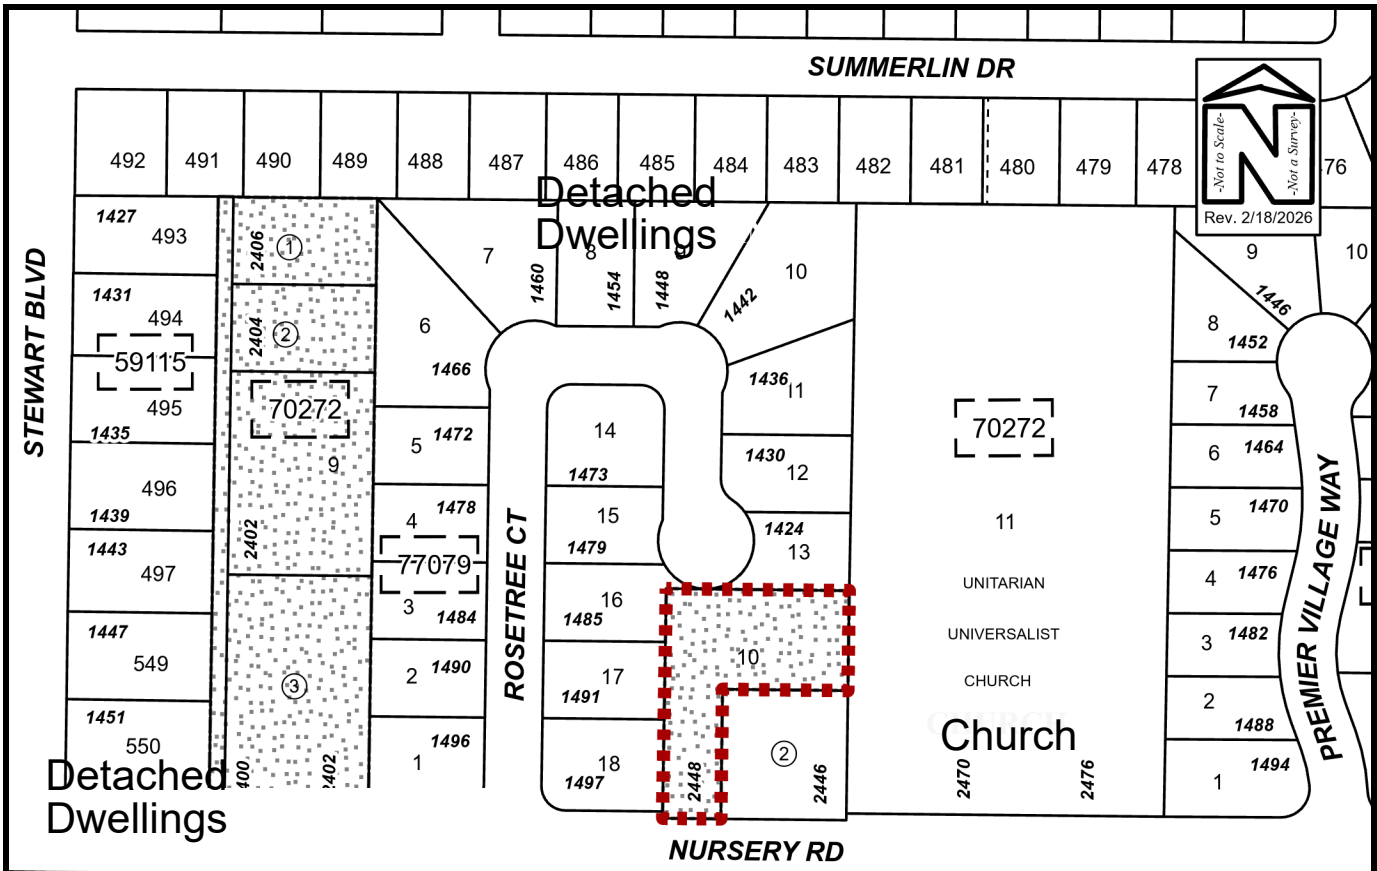

LOCATION MAP

Owner(s): Robby J. Moore	Case:	ANX2026-02002
Site: 2448 Nursery Road	Property Size(Acres):	0.63
Land Use	Zoning	PIN: 19-29-16-70272-400-1000
From: Residential Urban (RU)	Single Family Residential (R-3)	
To: Residential Urban (RU)	Medium Density Residential (MDR)	

EXISTING SURROUNDING USES MAP

Owner(s):	Robby J Moore	Case:	ANX2026-02002
Site:	2448 Nursery Road	Property Size(Acres):	0.63
Land Use	Zoning	PIN:	19-29-16-70272-400-1000
From:	Residential Urban (RU)	R-3; Single Family Residential	Atlas Page: 317B
To:	Residential Medium (RM)	Medium Density Residential (MDR)	

AERIAL PHOTOGRAPH

Owner(s): Robby J. Moore	Case:	ANX2026-02002
Site: 2448 Nursery Road	Property Size(Acres):	0.63
Land Use	Zoning	PIN: 19-29-16-70272-400-1000
From: Residential Urban (RU)	R-3; Single Family Residential	
To: Residential Urban (RU)	Medium Density Residential (MDR)	Atlas Page: 317B

View looking east at the subject property, 2448 Nursery Road

West of the subject property

North of the subject property

South of the subject property

View looking westerly along Nursery Road

View looking easterly along Nursery Road