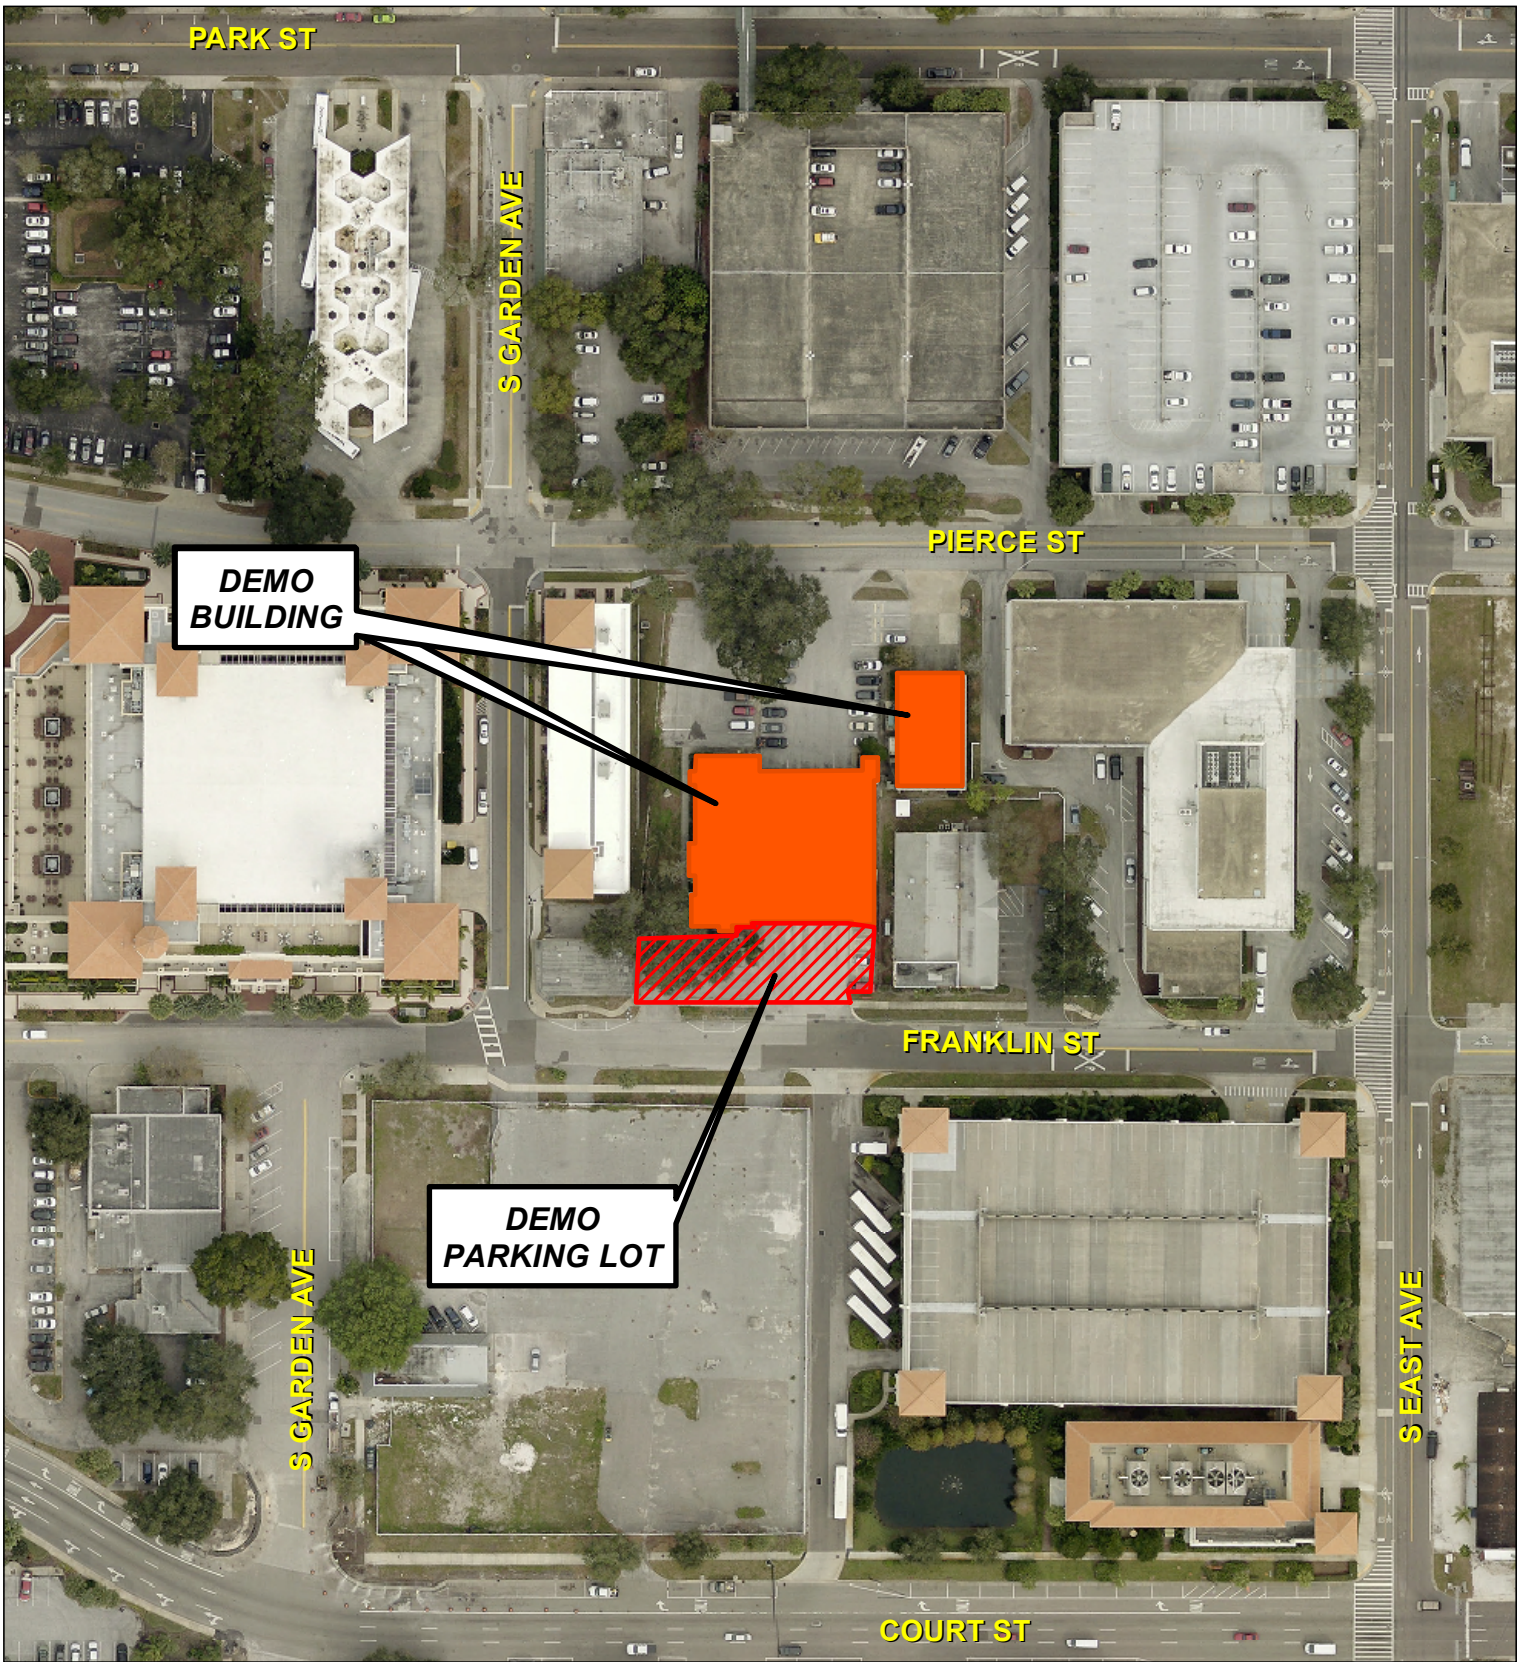

LOCATION MAP

Prepared by:
Engineering Department
Geographic Technology Division
100 S. Myrtle Ave, Clearwater, FL 33756
Ph: (727)562-4750, Fax: (727)526-4755
www.MyClearwater.com

PROJECT #: 09-0036-FI FIRE STATION 45 DEMOLITION

Map Gen By: CRM

Reviewed By: I_D

Date: 03/22/2018

Grid #: 286B

S-T-R: 16-29s-15e

Scale: N.T.S.