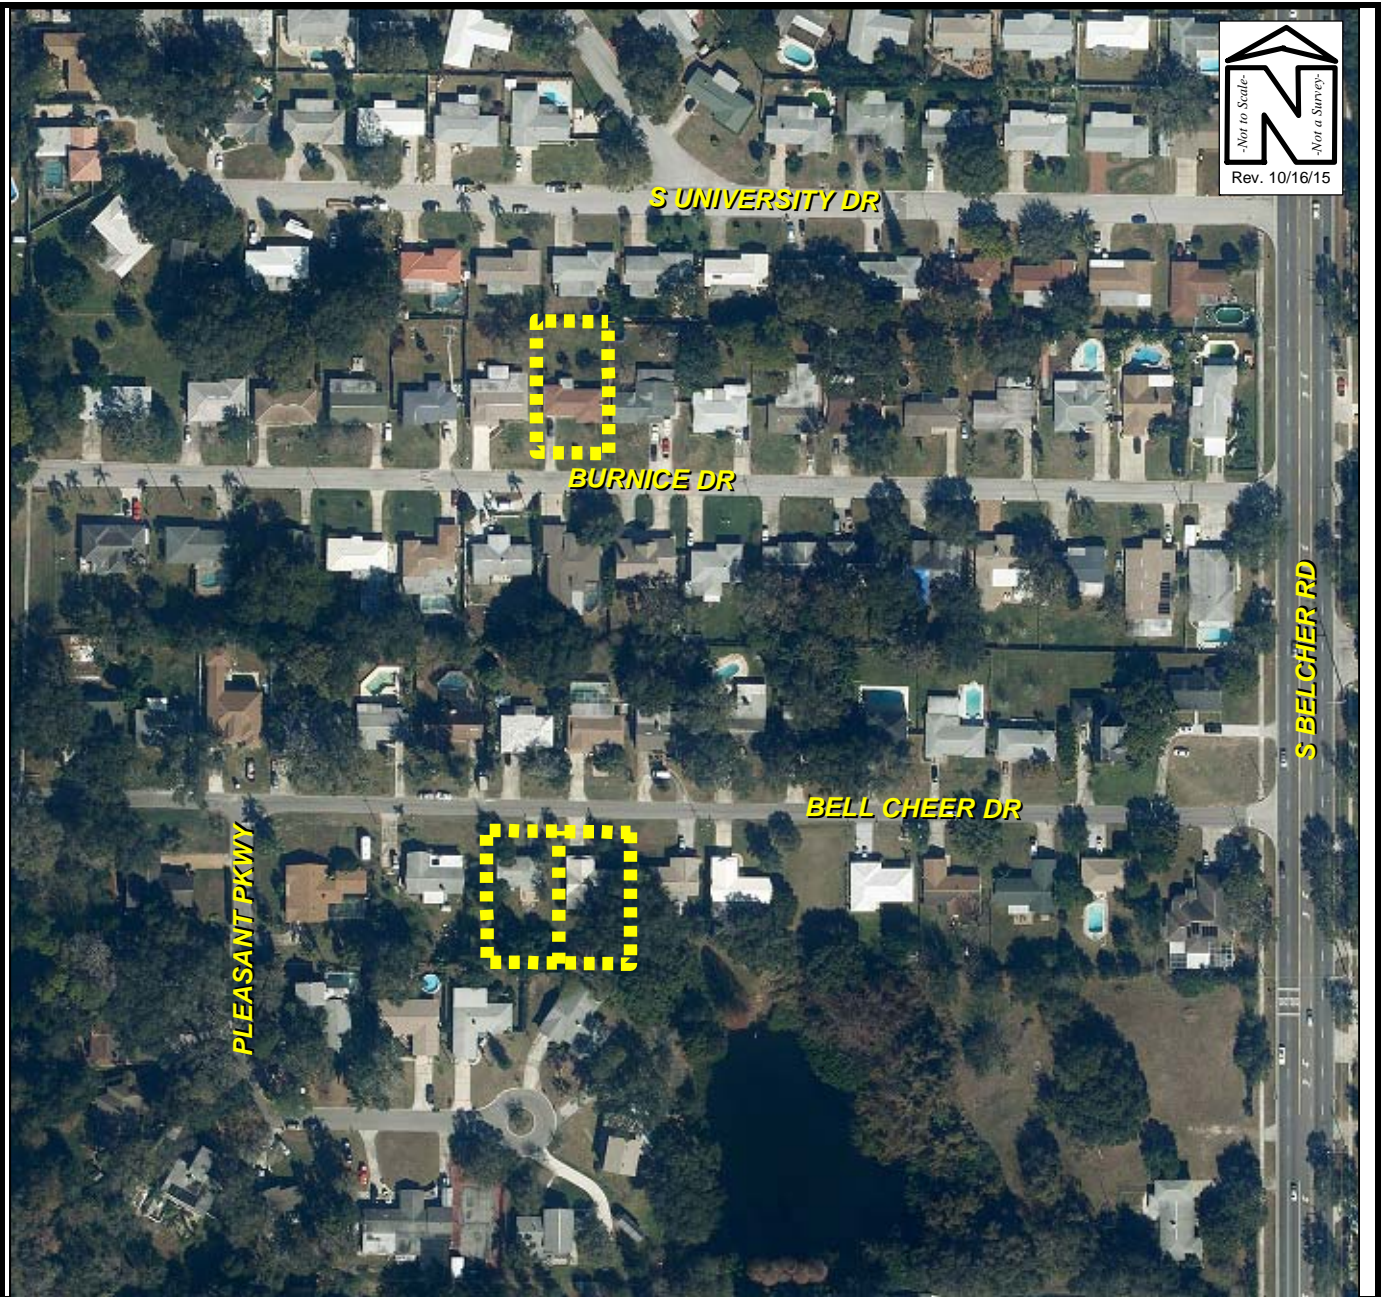

LOCATION MAP

Owner(s): Multiple Owners	Case:	ANX2015-10029
Site: Multiple Addresses – See Exhibit A	Property Size(Acres):	0.71
	ROW (Acres):	N/A
Land Use	Zoning	PIN: See attached Exhibit A
From : RL	R-3	
To: RL	LMDR	Atlas Page: 308B

AERIAL PHOTOGRAPH

Owner(s): Multiple Owners	Case:	ANX2015-10029
Site: Multiple Addresses – See Exhibit A	Property Size(Acres):	0.71
	ROW (Acres):	N/A
Land Use	Zoning	
From : RL	R-3	PIN: See attached Exhibit A
To: RL	LMDR	
	Atlas Page:	308B

EXISTING SURROUNDING USES MAP

Owner(s): Multiple Owners	Case:	ANX2015-10029
Site: Multiple Addresses – See Exhibit A	Property Size(Acres):	0.71
	ROW (Acres):	N/A
Land Use	Zoning	
From : RL	R-3	PIN: See attached Exhibit A
To: RL	LMDR	
	Atlas Page:	308B

View looking south at the subject property,
2139 Bell Cheer Drive

East of the subject property

West of the subject property

Across the street, to the north of the subject property

View looking easterly along Bell Cheer Drive