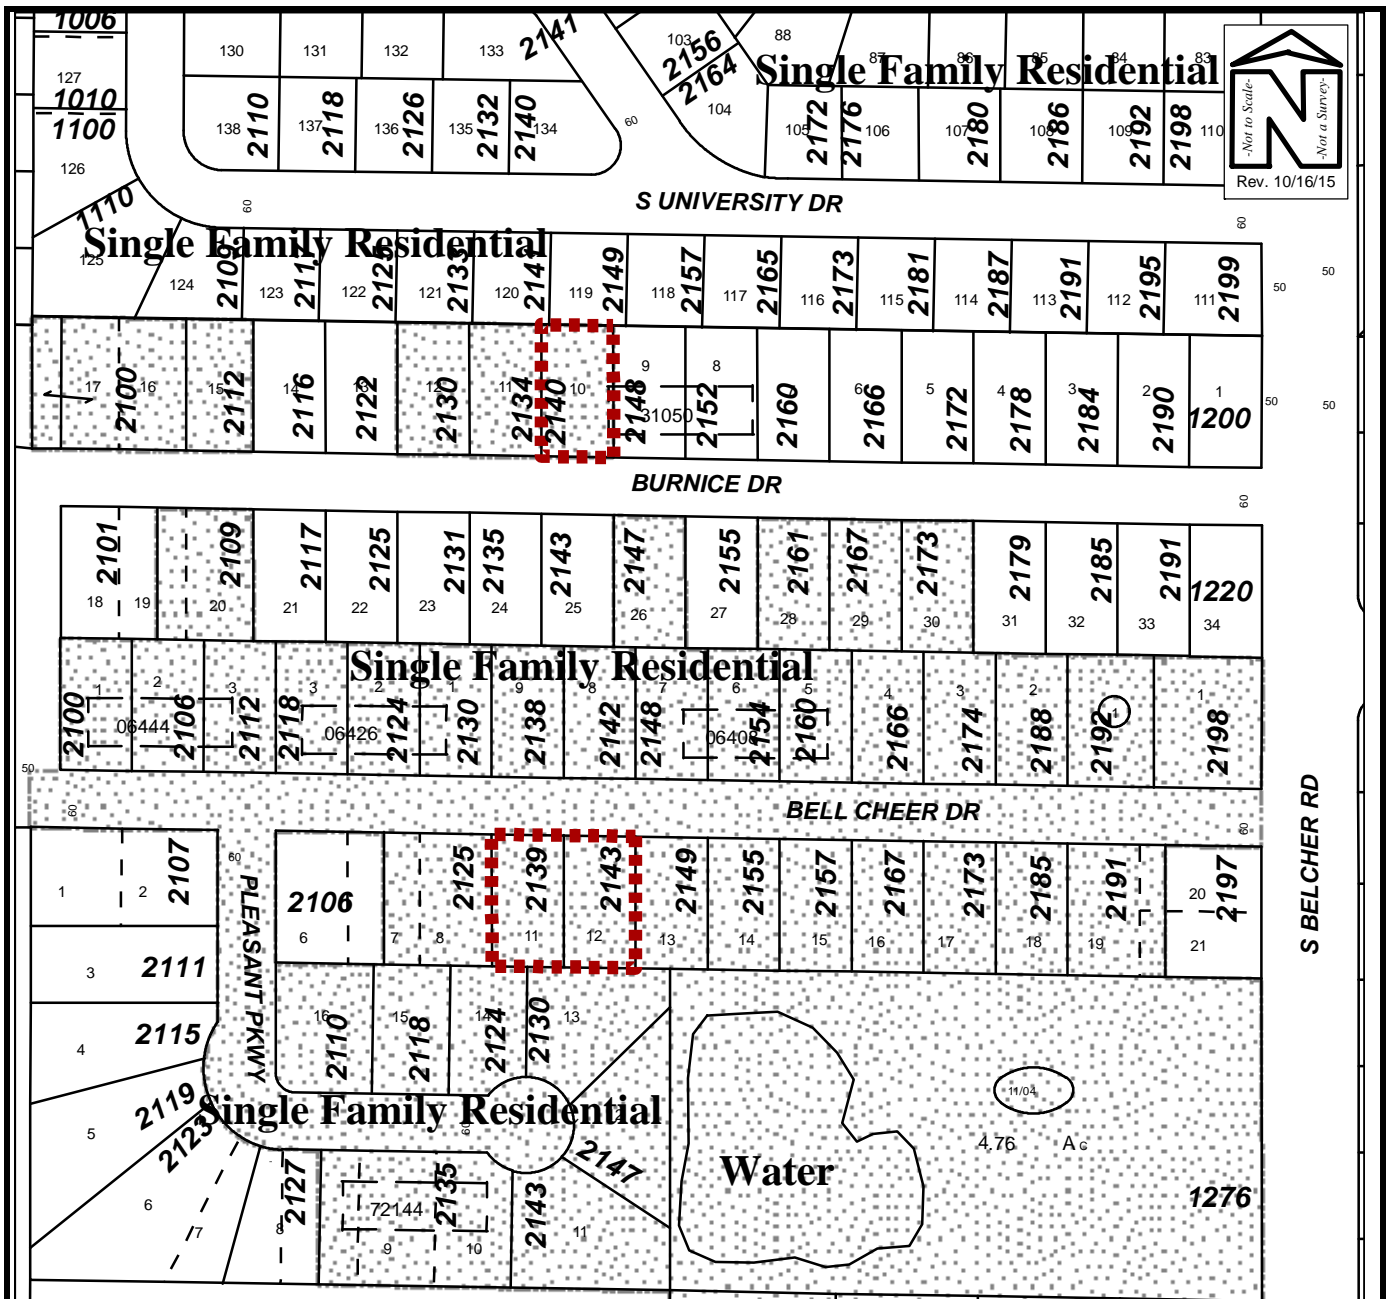

LOCATION MAP

Owner(s): Multiple Owners	Case:	ANX2015-10029
Site: Multiple Addresses – See Exhibit A	Property Size(Acres):	0.71
	ROW (Acres):	N/A
Land Use	Zoning	PIN: See attached Exhibit A
From : RL	R-3	
To: RL	LMDR	Atlas Page: 308B

AERIAL PHOTOGRAPH

Owner(s): Multiple Owners	Case:	ANX2015-10029
Site: Multiple Addresses – See Exhibit A	Property Size(Acres):	0.71
	ROW (Acres):	N/A
Land Use	Zoning	
From : RL	R-3	PIN: See attached Exhibit A
To: RL	LMDR	
	Atlas Page:	308B

EXISTING SURROUNDING USES MAP

Owner(s): Multiple Owners	Case:	ANX2015-10029
Site: Multiple Addresses – See Exhibit A	Property Size(Acres):	0.71
	ROW (Acres):	N/A
Land Use	Zoning	
From : RL	R-3	PIN: See attached Exhibit A
To: RL	LMDR	
	Atlas Page:	308B

View looking south at the subject property,
2139 Bell Cheer Drive

East of the subject property

West of the subject property

Across the street, to the north of the subject property

View looking easterly along Bell Cheer Drive