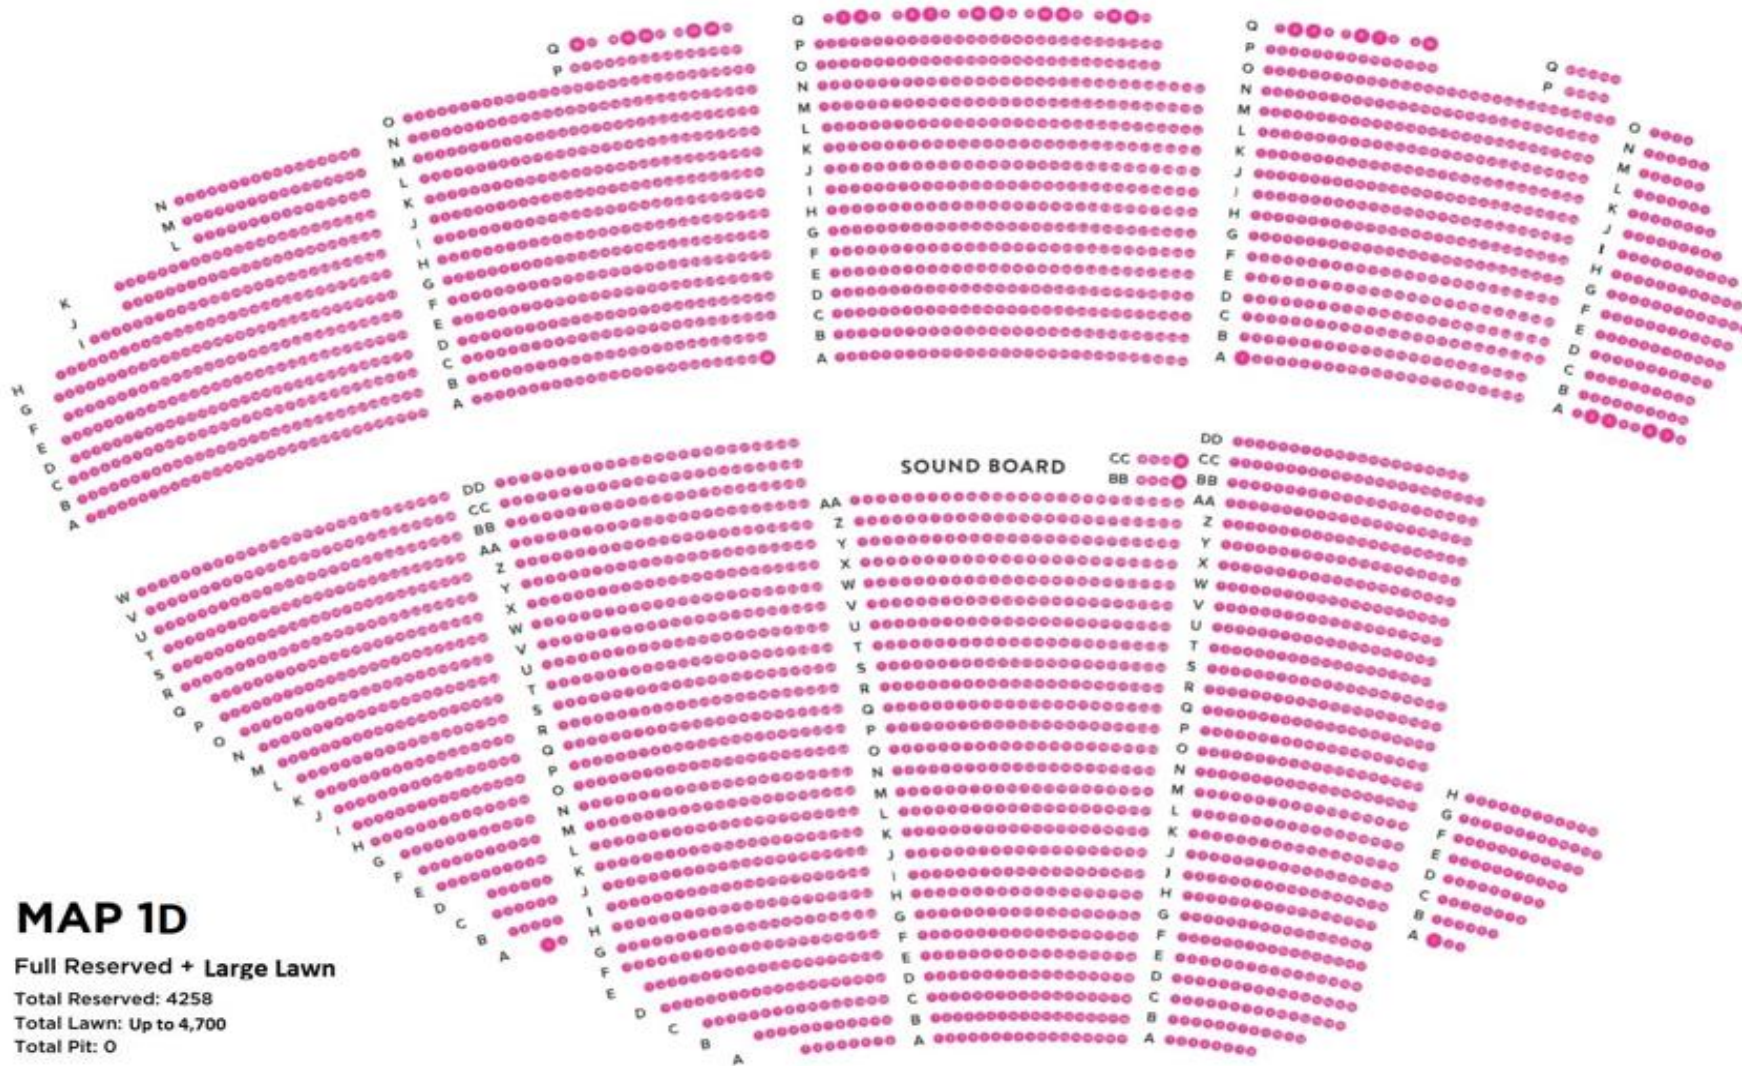

MAP 1B

Full Reserved + Small Lawn

Total Reserved: 4258

Total Lawn: up to 1,000

Total Pit: 0

STAGE

No Seating or Standing on Egress Stairs

No Seating or Standing on Egress Stairs

L A W N

STAGE

No Seating or Standing on Egress Stairs

No Seating or Standing on Egress Stairs

LAWN

MAP 1D

Full Reserved + Large Lawn

Total Reserved: 4258

Total Lawn: Up to 4,700

Total Pit: 0

STAGE

LAWN

MAP 2A

Reserved w/ 500 Pit- pavillion only

Total Reserved: 3790

Total Lawn: 0

Total Pit: 500

500 Standing Pit

crash barricade

STAGE

LAWN

MAP 2B

Reserved w/ 500 Pit+ Small Lawn

Total Reserved: 3790
 Total Lawn: Up to 1,000
 Total Pit: 500