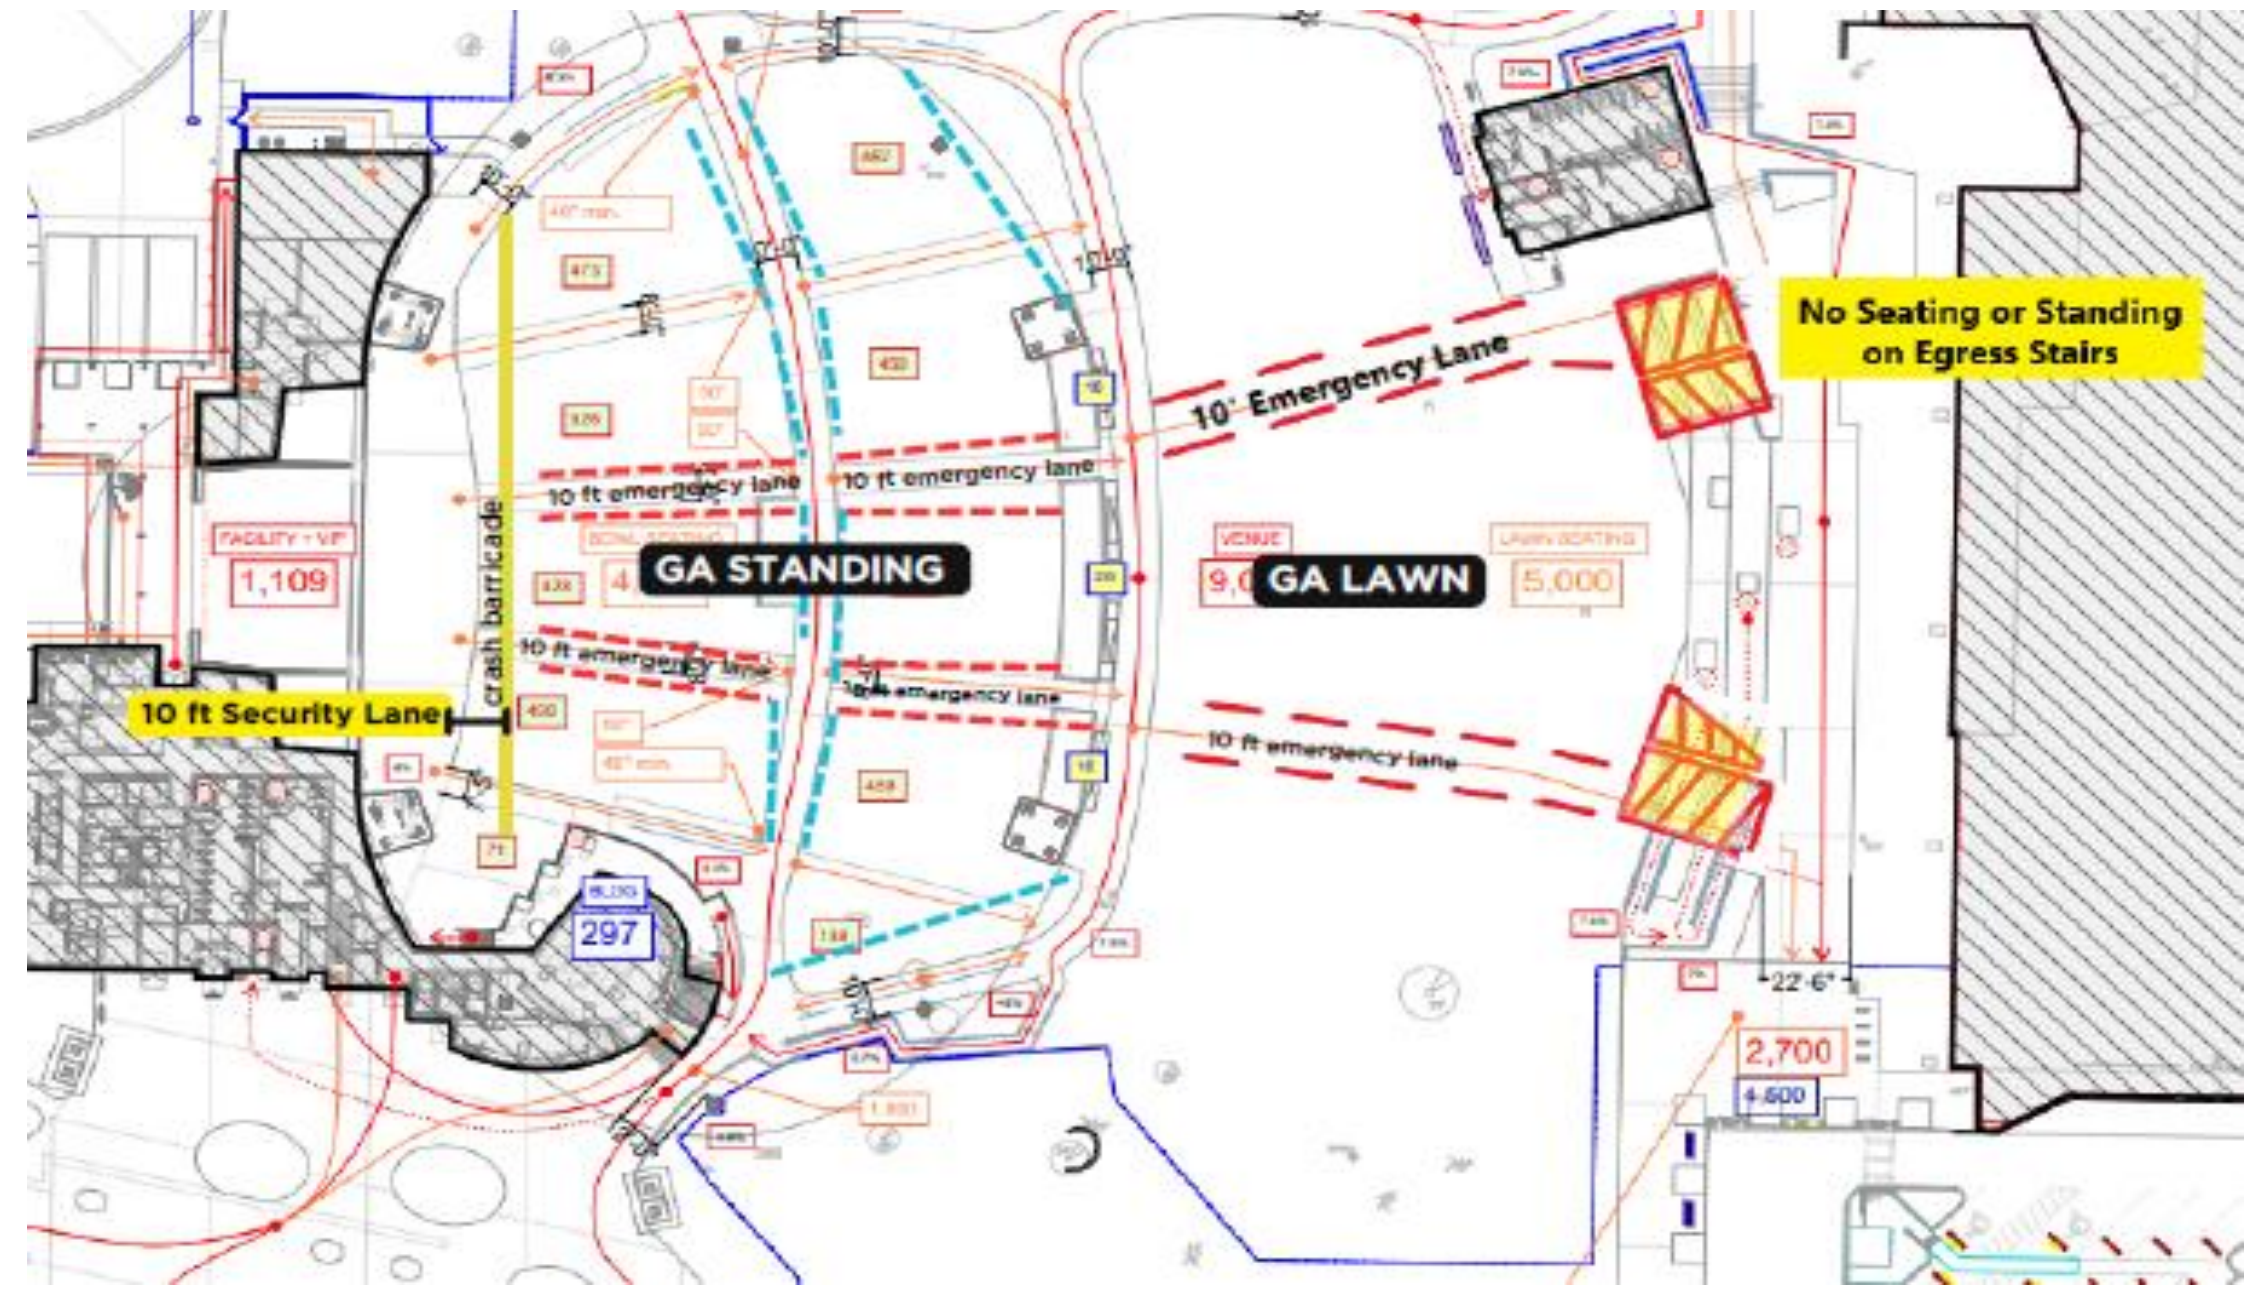

Total Pit: 500

500 Standing Pit

crash barricade

STAGE

LAWN

MAP 2B

Reserved w/ 500 Pit+ Small Lawn

Total Reserved: 3790
 Total Lawn: Up to 1,000
 Total Pit: 500

500 Standing Pit

crash barricade

STAGE

MAP 2C

Reserved w/ 500 Pit+ Medium Lawn
 Total Reserved: 3790
 Total Lawn: Up to 2,500
 Total Pit: 500

No Seating or Standing on Egress Stairs

No Seating or Standing on Egress Stairs

LAWN

MAP 2D

Reserved w/ 500 Pit + Large Lawn
 Total Reserved: 3790
 Total Lawn: Up to 4,700
 Total Pit: 500

crash barricade

STAGE

LAWN

SIDEWALK

MAP 3 A

GA Standing
Total Seats: 0
Total GA: Up to 5,000

MAP 3 b
 GA Standing
 Total Seats: 0
 Total GA: >7000

LAWN

SIDEWALK

Additional GA Standing Area

Additional GA Standing Area

MAP 4A

GA / Seated Combo-
Total Seats: 1137
Total GA: <4000