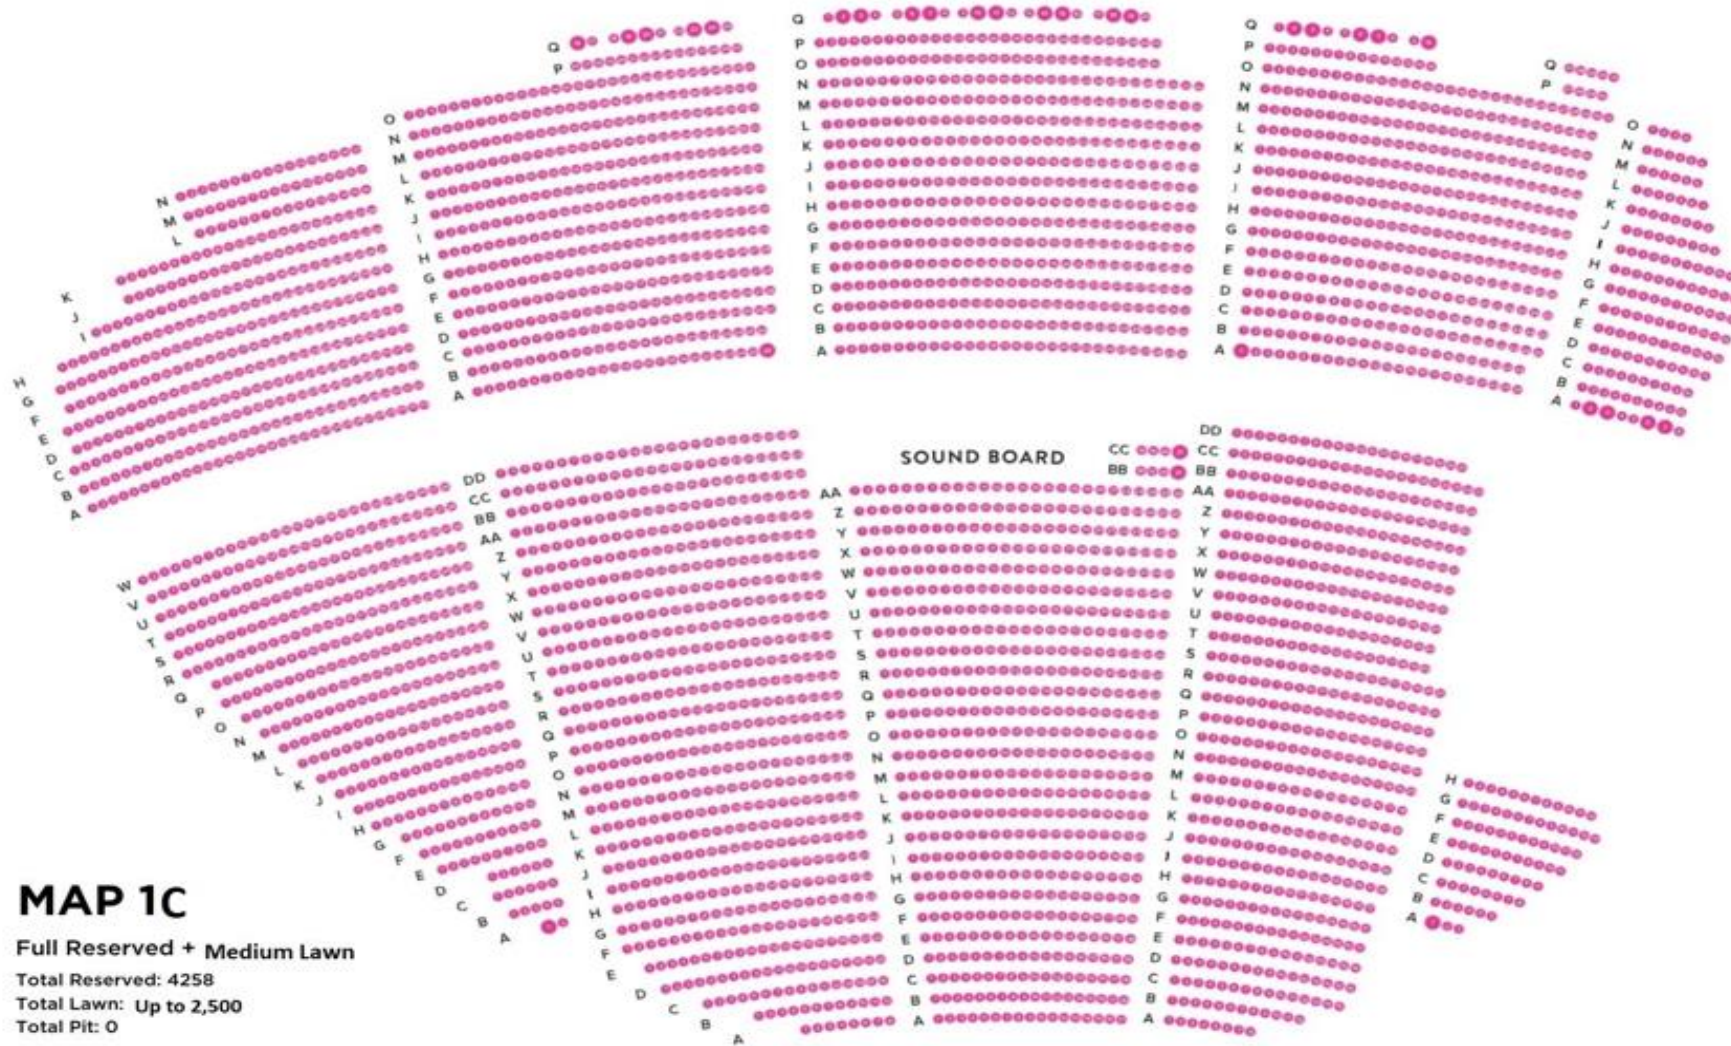

MAP 1B

Full Reserved + Small Lawn

Total Reserved: 4258

Total Lawn: up to 1,000

Total Pit: 0

STAGE

No Seating or Standing on Egress Stairs

No Seating or Standing on Egress Stairs

L A W N

STAGE

No Seating or Standing on Egress Stairs

No Seating or Standing on Egress Stairs

LAWN

MAP 1D

Full Reserved + Large Lawn

Total Reserved: 4258

Total Lawn: Up to 4,700

Total Pit: 0

STAGE

LAWN

MAP 2A

Reserved w/ 500 Pit- pavillion only

Total Reserved: 3790

Total Lawn: 0

Total Pit: 500

500 Standing Pit

crash barricade

STAGE

LAWN

MAP 2B

Reserved w/ 500 Pit+ Small Lawn

Total Reserved: 3790
 Total Lawn: Up to 1,000
 Total Pit: 500