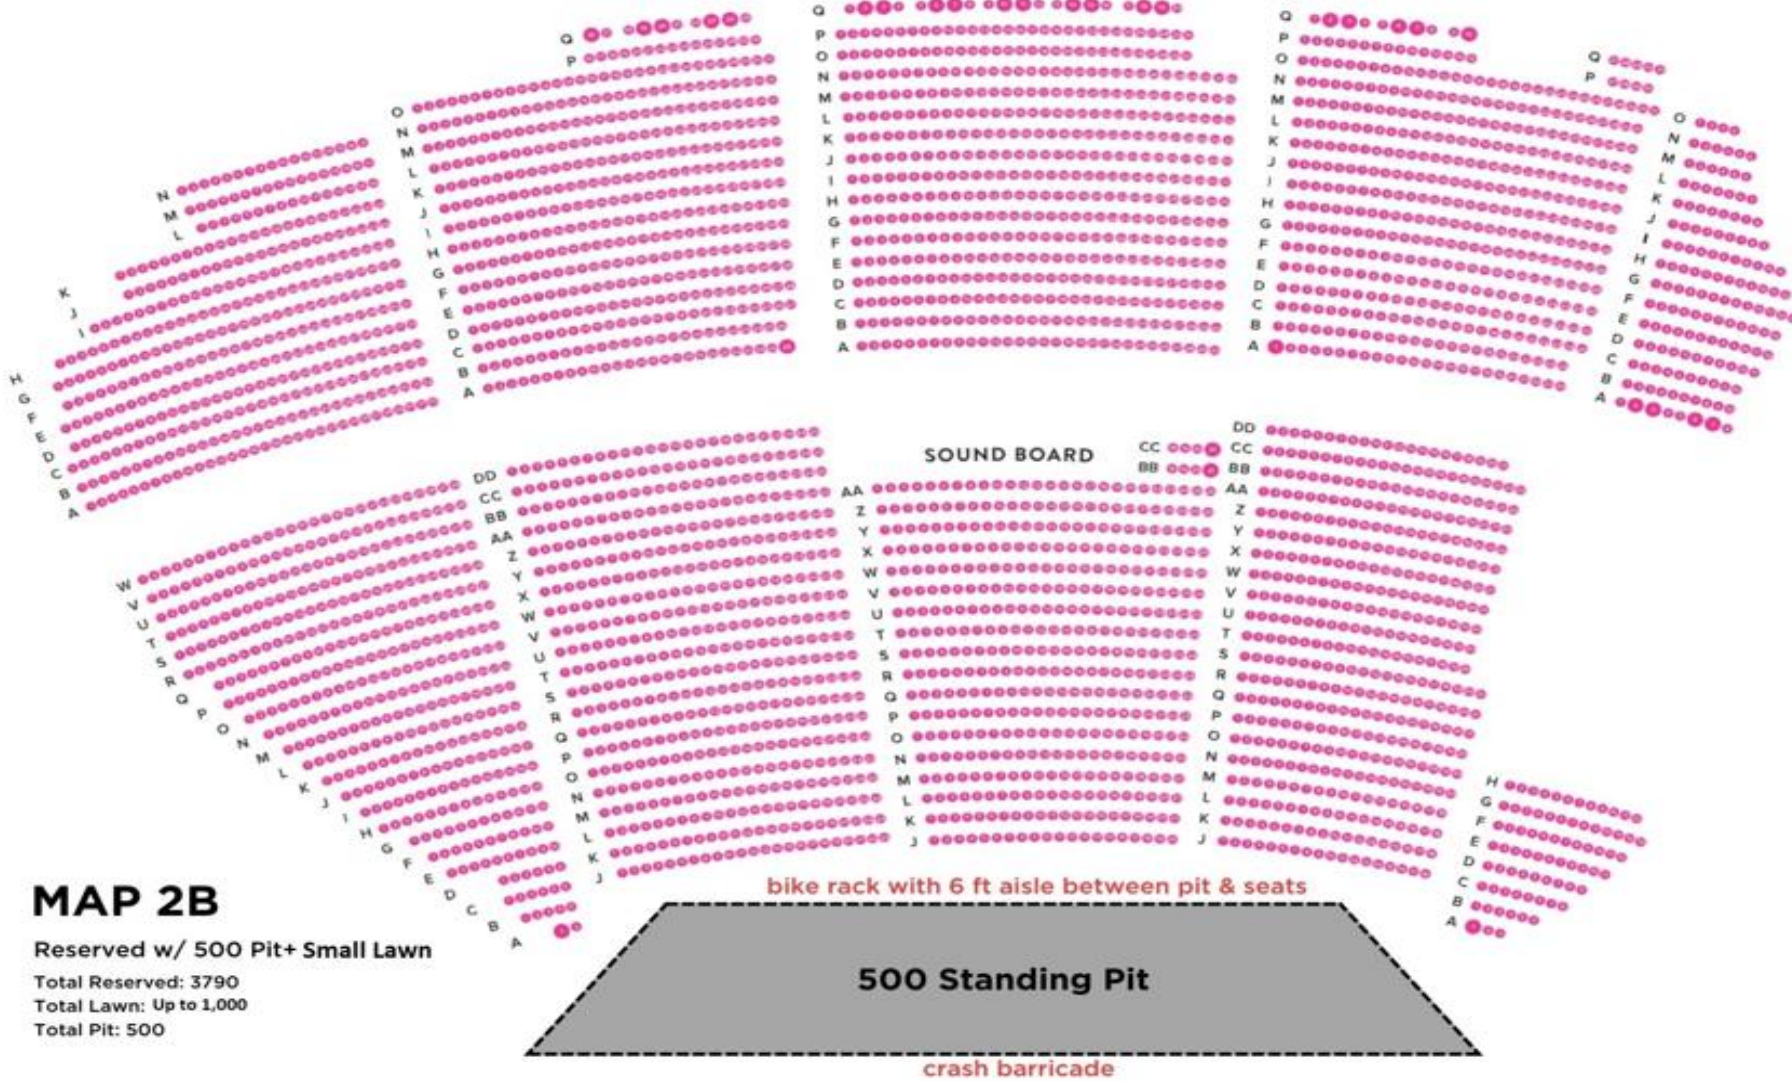

Total Lawn: Up to 4,700

Total Pit: 0

STAGE

LAWN

MAP 2A

Reserved w/ 500 Pit- pavillion only

Total Reserved: 3790

Total Lawn: 0

Total Pit: 500

500 Standing Pit

crash barricade

STAGE

LAWN

MAP 2B

Reserved w/ 500 Pit+ Small Lawn

Total Reserved: 3790
 Total Lawn: Up to 1,000
 Total Pit: 500

500 Standing Pit

crash barricade

STAGE

MAP 2C

Reserved w/ 500 Pit+ Medium Lawn
 Total Reserved: 3790
 Total Lawn: Up to 2,500
 Total Pit: 500

No Seating or Standing on Egress Stairs

No Seating or Standing on Egress Stairs

L A W N

Additional GA Standing Area

Additional GA Standing Area

MAP 4B

GA / Seated Combo-
Total Seats: 1137
Total GA: Up to 7,000

No Seating or Standing on Egress Stairs

No Seating or Standing on Egress Stairs