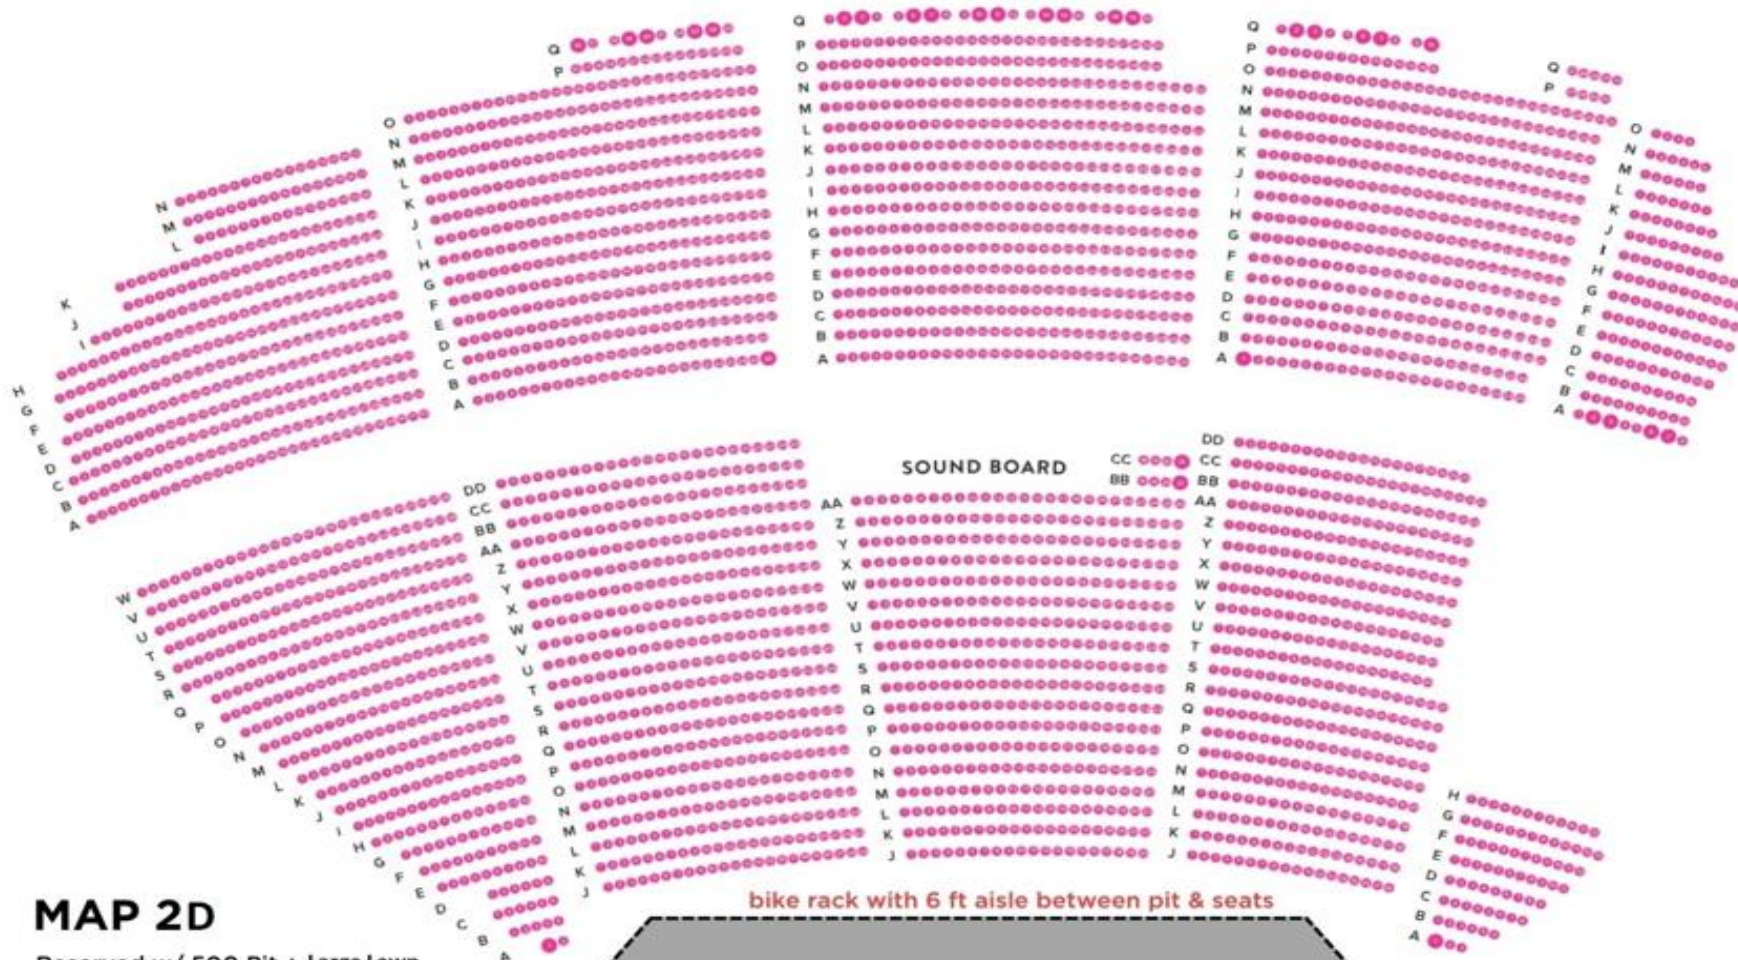

Total Pit: 500

500 Standing Pit

crash barricade

STAGE

LAWN

MAP 2B

Reserved w/ 500 Pit+ Small Lawn

Total Reserved: 3790
 Total Lawn: Up to 1,000
 Total Pit: 500

500 Standing Pit

crash barricade

STAGE

MAP 2C

Reserved w/ 500 Pit+ Medium Lawn
 Total Reserved: 3790
 Total Lawn: Up to 2,500
 Total Pit: 500

No Seating or Standing on Egress Stairs

No Seating or Standing on Egress Stairs

LAWN

MAP 2D

Reserved w/ 500 Pit + Large Lawn
 Total Reserved: 3790
 Total Lawn: Up to 4,700
 Total Pit: 500

crash barricade

STAGE

LAWN

SIDEWALK

MAP 3 A

GA Standing
Total Seats: 0
Total GA: Up to 5,000

MAP 3 b
 GA Standing
 Total Seats: 0
 Total GA: >7000

LAWN

SIDEWALK

Additional GA Standing Area

Additional GA Standing Area

MAP 4A

GA / Seated Combo-
Total Seats: 1137
Total GA: <4000