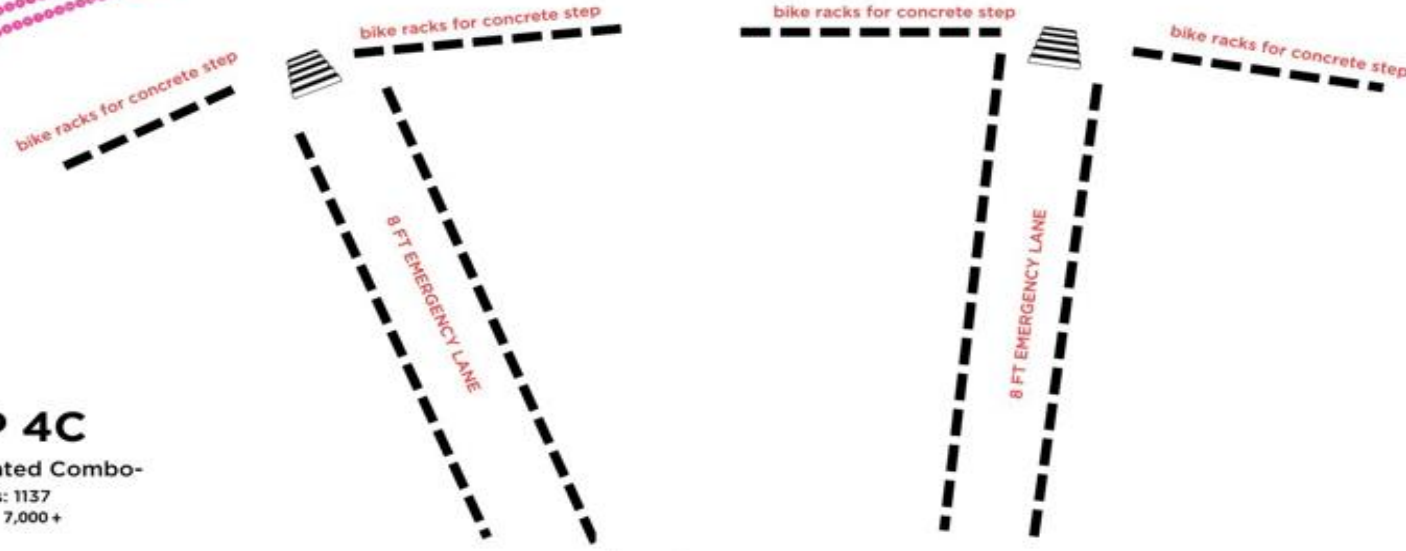

GA Standing
Total Seats: 0
Total GA: Up to 5,000

MAP 3 b
 GA Standing
 Total Seats: 0
 Total GA: >7000

LAWN

SIDEWALK

Additional GA Standing Area

Additional GA Standing Area

MAP 4A

GA / Seated Combo-
Total Seats: 1137
Total GA: <4000

L A W N

Additional GA Standing Area

Additional GA Standing Area

MAP 4B

GA / Seated Combo-
Total Seats: 1137
Total GA: Up to 7,000

No Seating or Standing on Egress Stairs

No Seating or Standing on Egress Stairs

LAWN

SIDEWALK

Additional GA Standing Area

Additional GA Standing Area

MAP 4C
GA / Seated Combo-
Total Seats: 1137
Total GA: 7,000+

crash barricade
STAGE