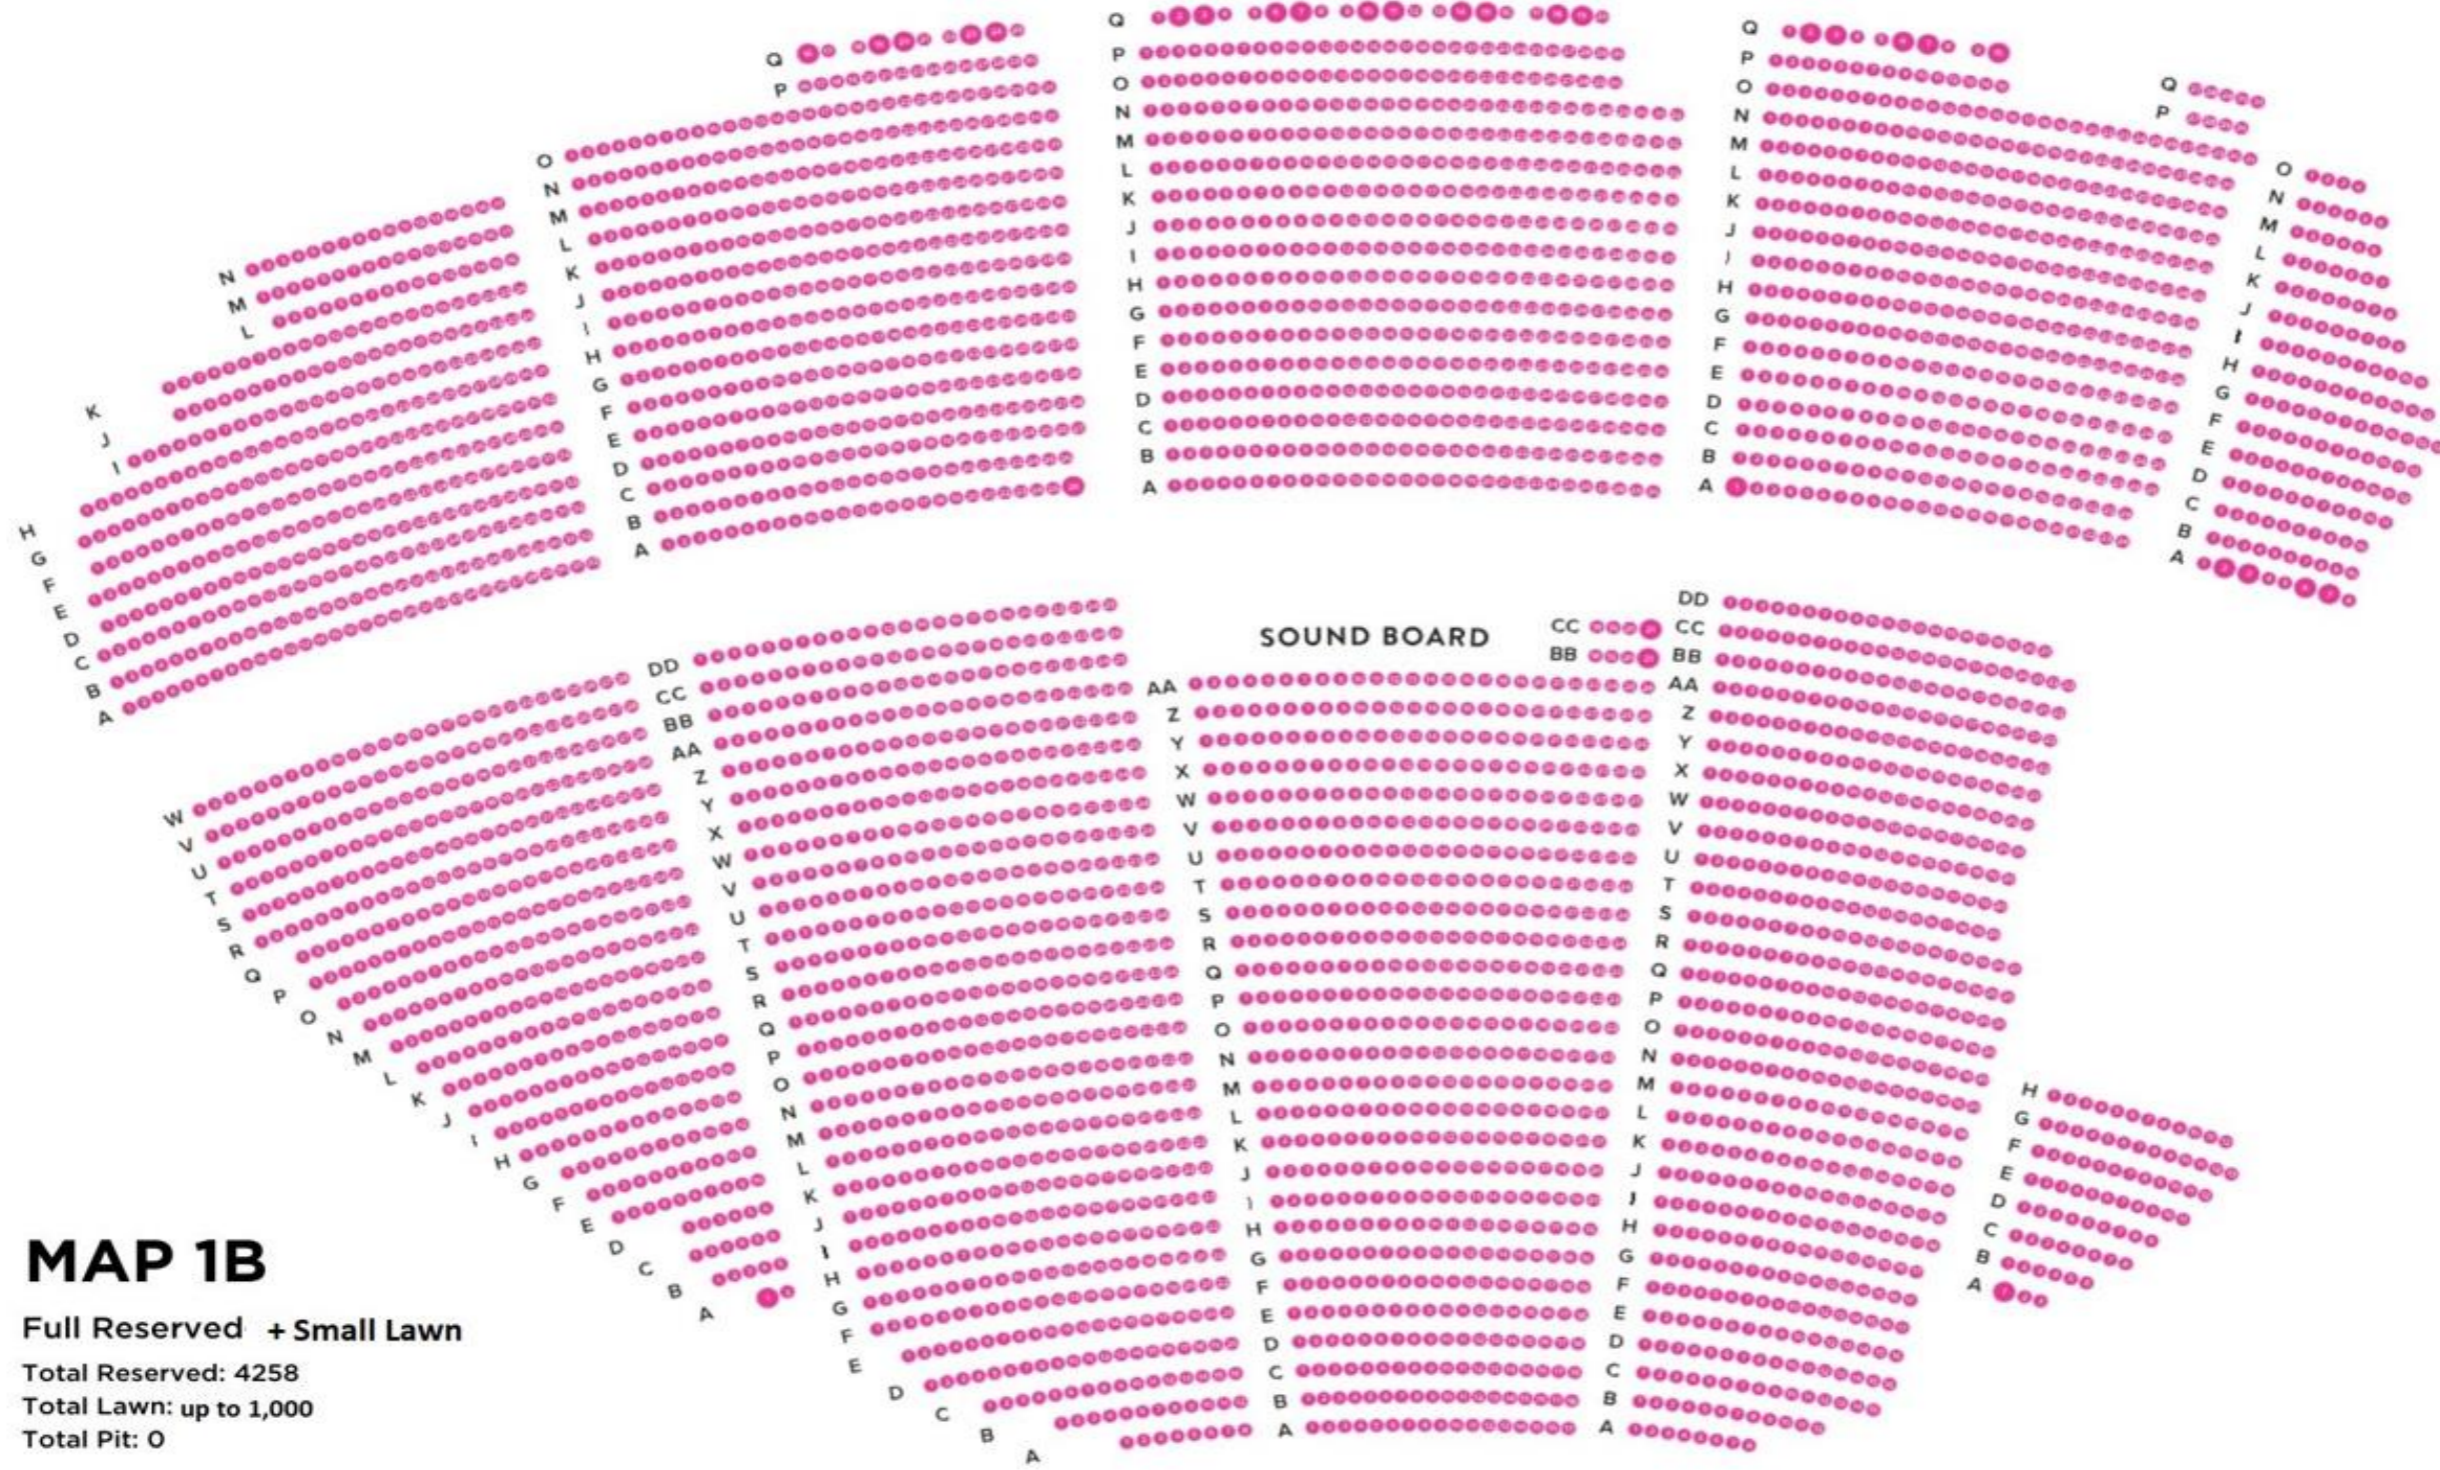

LAWN

MAP 1A

Full Reserved- Pavillion Only

Total Reserved: 4258

Total Lawn: 0

Total Pit: 0

STAGE

LAWN

MAP 1B

Full Reserved + Small Lawn

Total Reserved: 4258

Total Lawn: up to 1,000

Total Pit: 0

STAGE

No Seating or Standing on Egress Stairs

No Seating or Standing on Egress Stairs

Total Lawn: Up to 4,700

Total Pit: 0

STAGE

LAWN

MAP 2A

Reserved w/ 500 Pit- pavillion only

Total Reserved: 3790

Total Lawn: 0

Total Pit: 500

500 Standing Pit

crash barricade

STAGE

LAWN

MAP 2B

Reserved w/ 500 Pit+ Small Lawn

Total Reserved: 3790
 Total Lawn: Up to 1,000
 Total Pit: 500