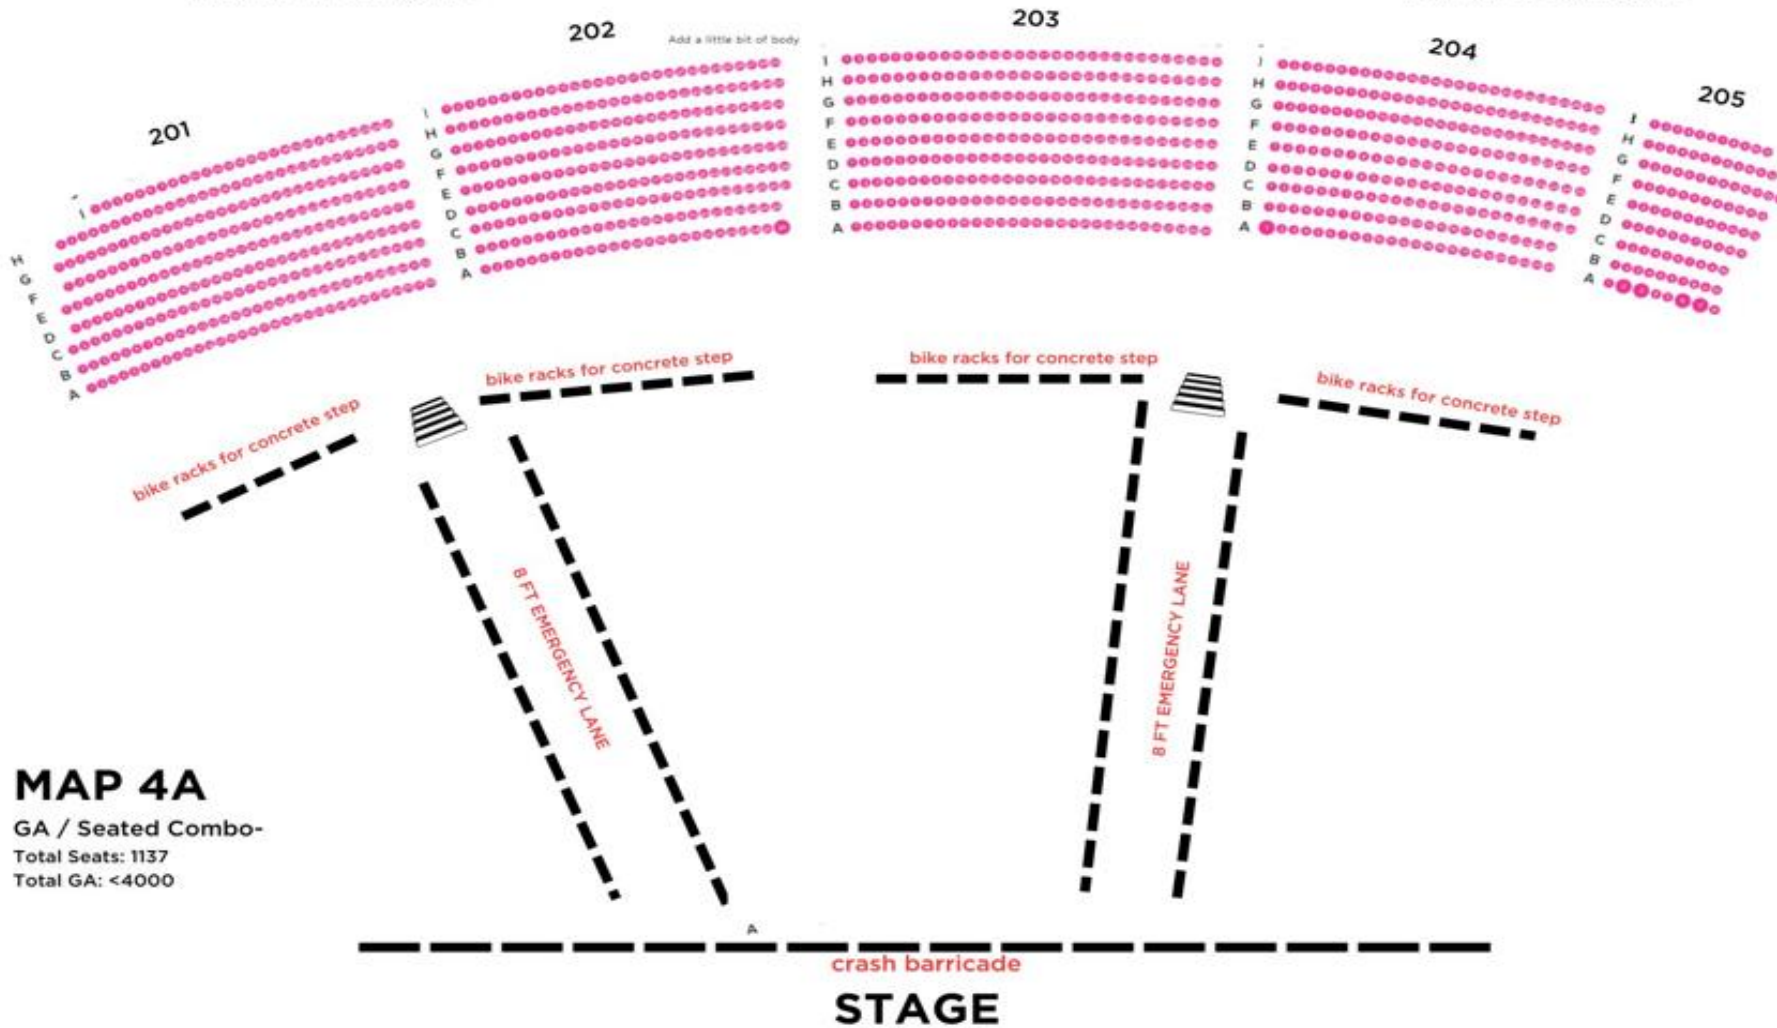

LAWN

MAP 2D

Reserved w/ 500 Pit + Large Lawn
 Total Reserved: 3790
 Total Lawn: Up to 4,700
 Total Pit: 500

crash barricade

STAGE

LAWN

SIDEWALK

MAP 3 A

GA Standing
Total Seats: 0
Total GA: Up to 5,000

MAP 3 b
 GA Standing
 Total Seats: 0
 Total GA: >7000

LAWN

SIDEWALK

Additional GA Standing Area

Additional GA Standing Area

MAP 4A

GA / Seated Combo-
Total Seats: 1137
Total GA: <4000

L A W N

Additional GA Standing Area

Additional GA Standing Area

MAP 4B

GA / Seated Combo-
Total Seats: 1137
Total GA: Up to 7,000

No Seating or Standing on Egress Stairs

No Seating or Standing on Egress Stairs

LAWN

SIDEWALK

Additional GA Standing Area

Additional GA Standing Area

MAP 4C
GA / Seated Combo-
Total Seats: 1137
Total GA: 7,000+

crash barricade
STAGE