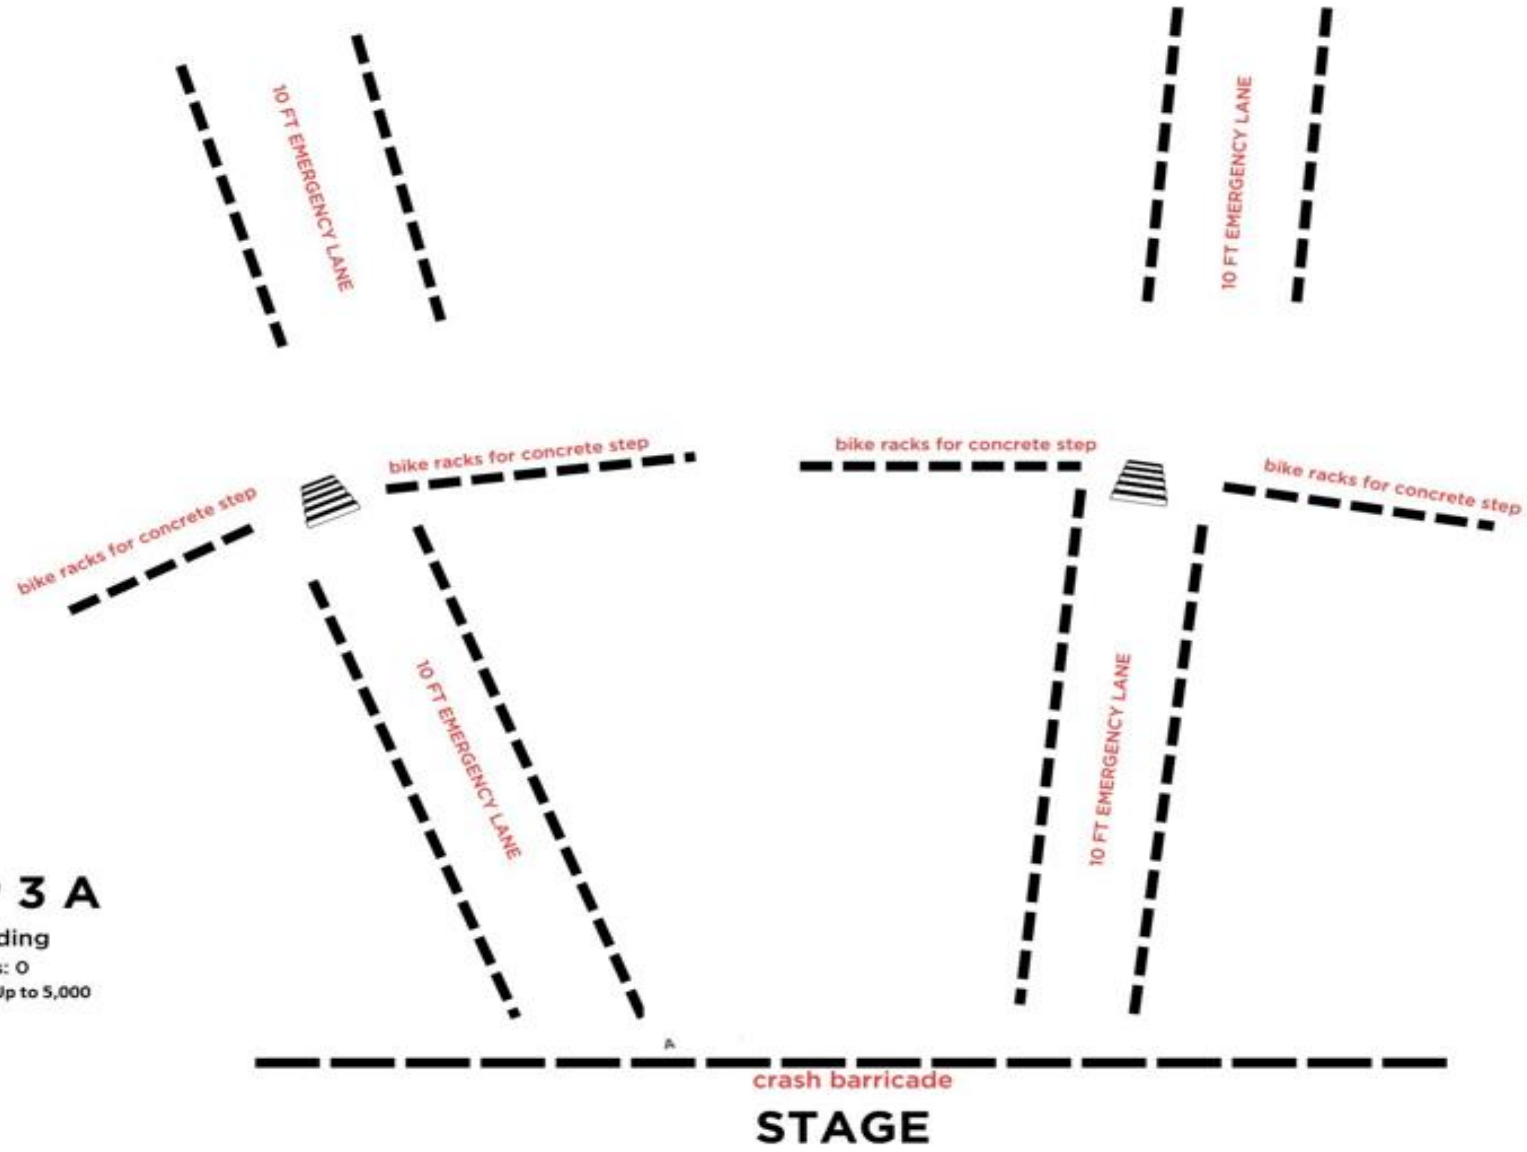

LAWN

MAP 2D

Reserved w/ 500 Pit + Large Lawn
 Total Reserved: 3790
 Total Lawn: Up to 4,700
 Total Pit: 500

crash barricade

STAGE

LAWN

SIDEWALK

MAP 3 A

GA Standing
Total Seats: 0
Total GA: Up to 5,000

MAP 3 b
 GA Standing
 Total Seats: 0
 Total GA: >7000

LAWN

SIDEWALK

Additional GA Standing Area

Additional GA Standing Area

MAP 4A

GA / Seated Combo-
Total Seats: 1137
Total GA: <4000