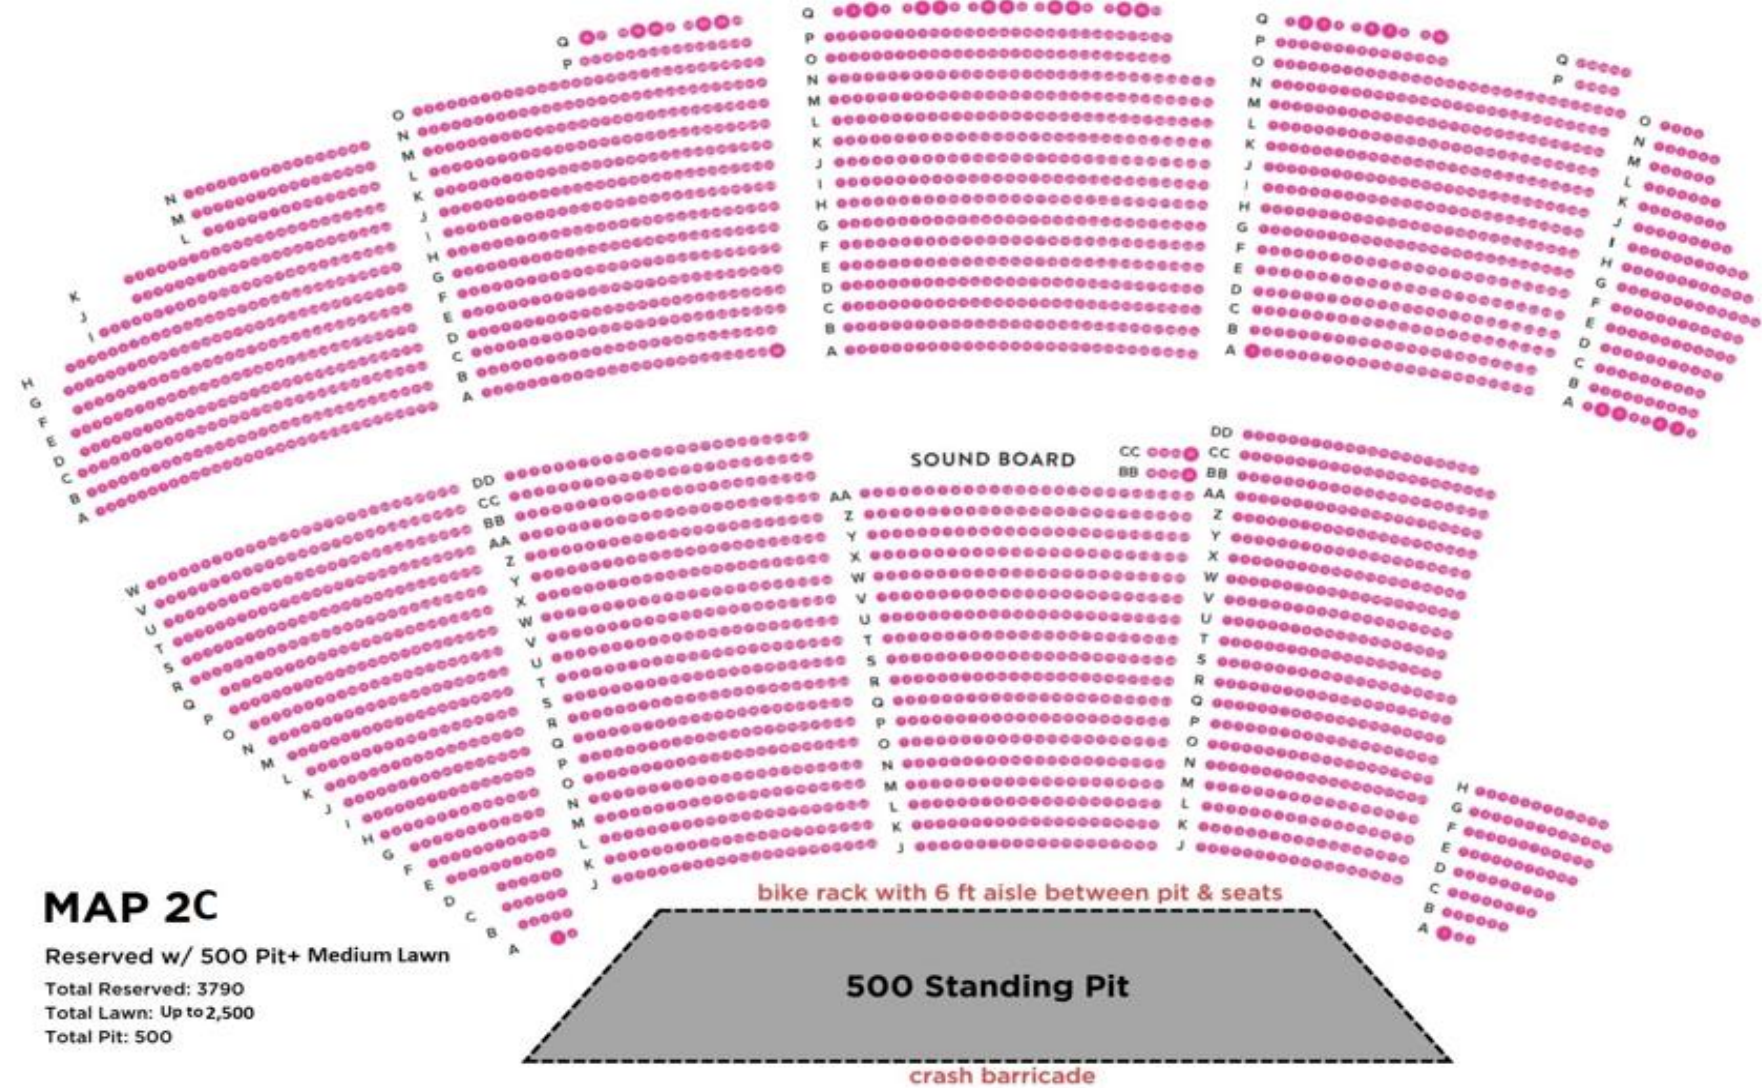

Total Lawn: Up to 4,700

Total Pit: 0

STAGE

LAWN

MAP 2A

Reserved w/ 500 Pit- pavillion only

Total Reserved: 3790

Total Lawn: 0

Total Pit: 500

500 Standing Pit

crash barricade

STAGE

LAWN

MAP 2B

Reserved w/ 500 Pit+ Small Lawn

Total Reserved: 3790
 Total Lawn: Up to 1,000
 Total Pit: 500

500 Standing Pit

crash barricade

STAGE

MAP 2C

Reserved w/ 500 Pit+ Medium Lawn
 Total Reserved: 3790
 Total Lawn: Up to 2,500
 Total Pit: 500

No Seating or Standing on Egress Stairs

No Seating or Standing on Egress Stairs

LAWN

MAP 2D

Reserved w/ 500 Pit + Large Lawn
 Total Reserved: 3790
 Total Lawn: Up to 4,700
 Total Pit: 500

crash barricade

STAGE

LAWN

SIDEWALK

MAP 3 A