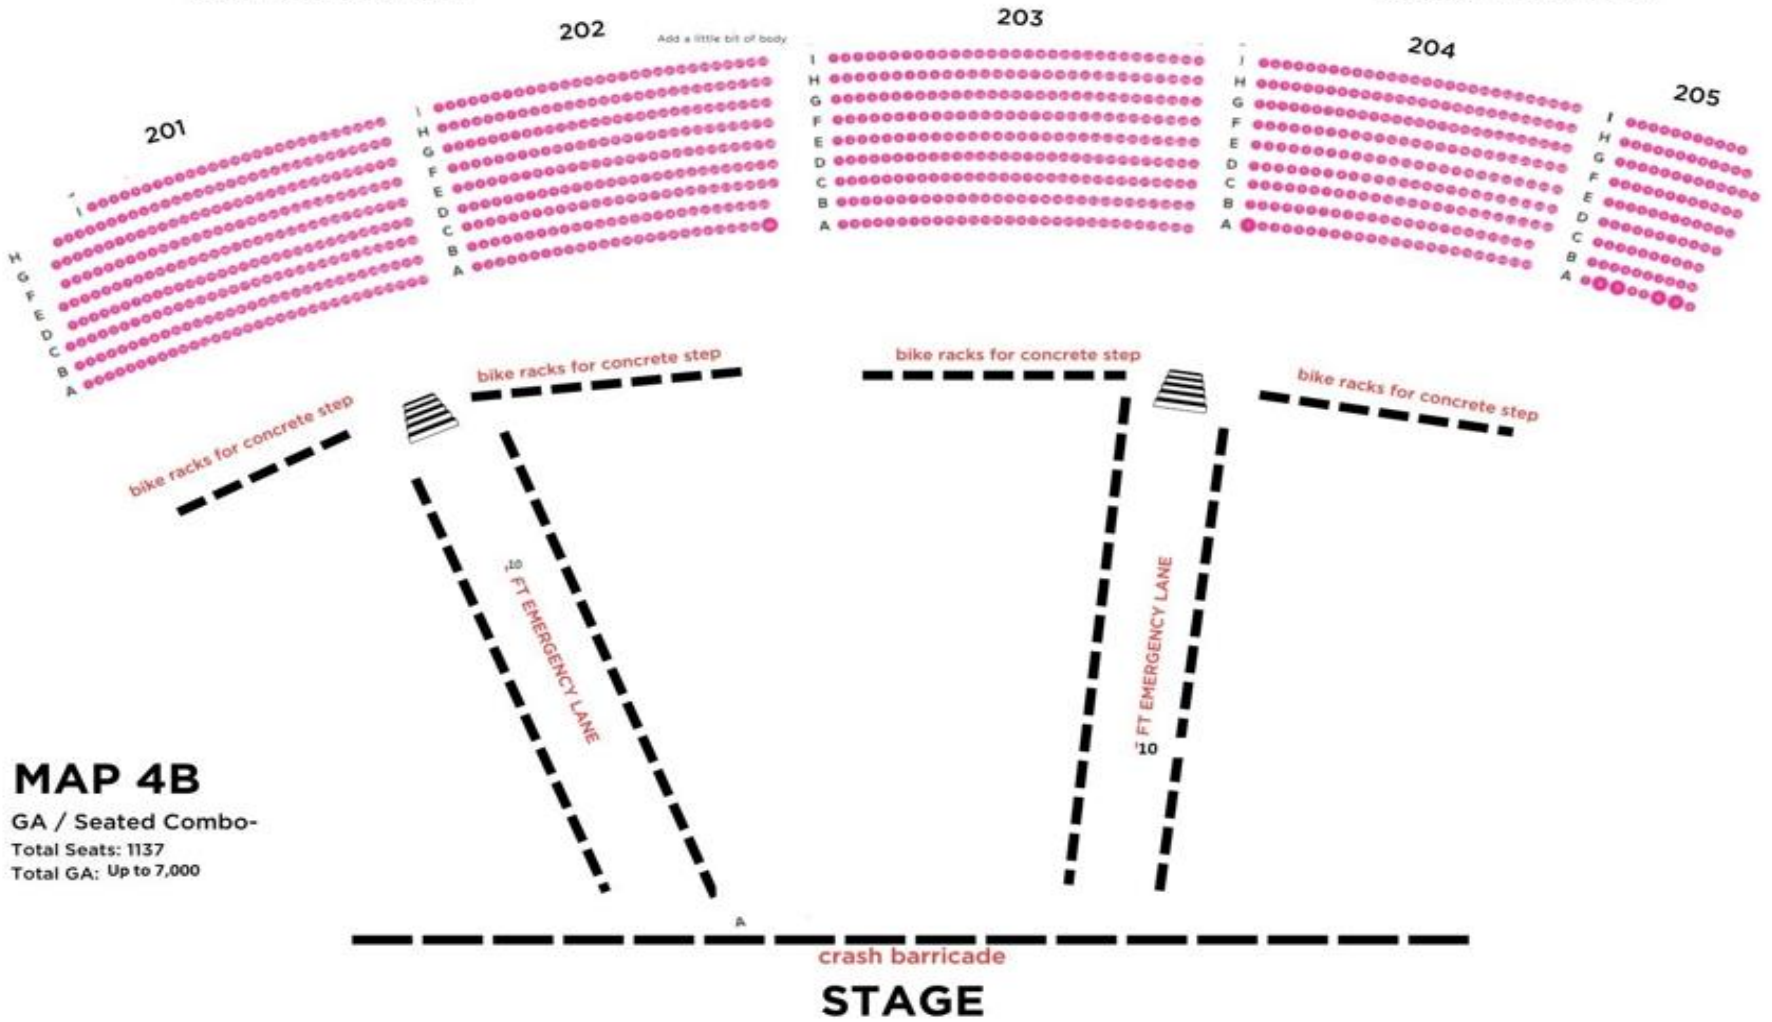

LAWN

MAP 2D

Reserved w/ 500 Pit + Large Lawn
 Total Reserved: 3790
 Total Lawn: Up to 4,700
 Total Pit: 500

crash barricade

STAGE

LAWN

SIDEWALK

MAP 3 A

GA Standing
Total Seats: 0
Total GA: Up to 5,000

MAP 3 b
 GA Standing
 Total Seats: 0
 Total GA: >7000

LAWN

SIDEWALK

Additional GA Standing Area

Additional GA Standing Area

MAP 4A

GA / Seated Combo-
Total Seats: 1137
Total GA: <4000

L A W N

Additional GA Standing Area

Additional GA Standing Area

MAP 4B

GA / Seated Combo-
Total Seats: 1137
Total GA: Up to 7,000

No Seating or Standing on Egress Stairs

No Seating or Standing on Egress Stairs

LAWN

SIDEWALK

Additional GA Standing Area

Additional GA Standing Area

MAP 4C
GA / Seated Combo-
Total Seats: 1137
Total GA: 7,000+

crash barricade
STAGE