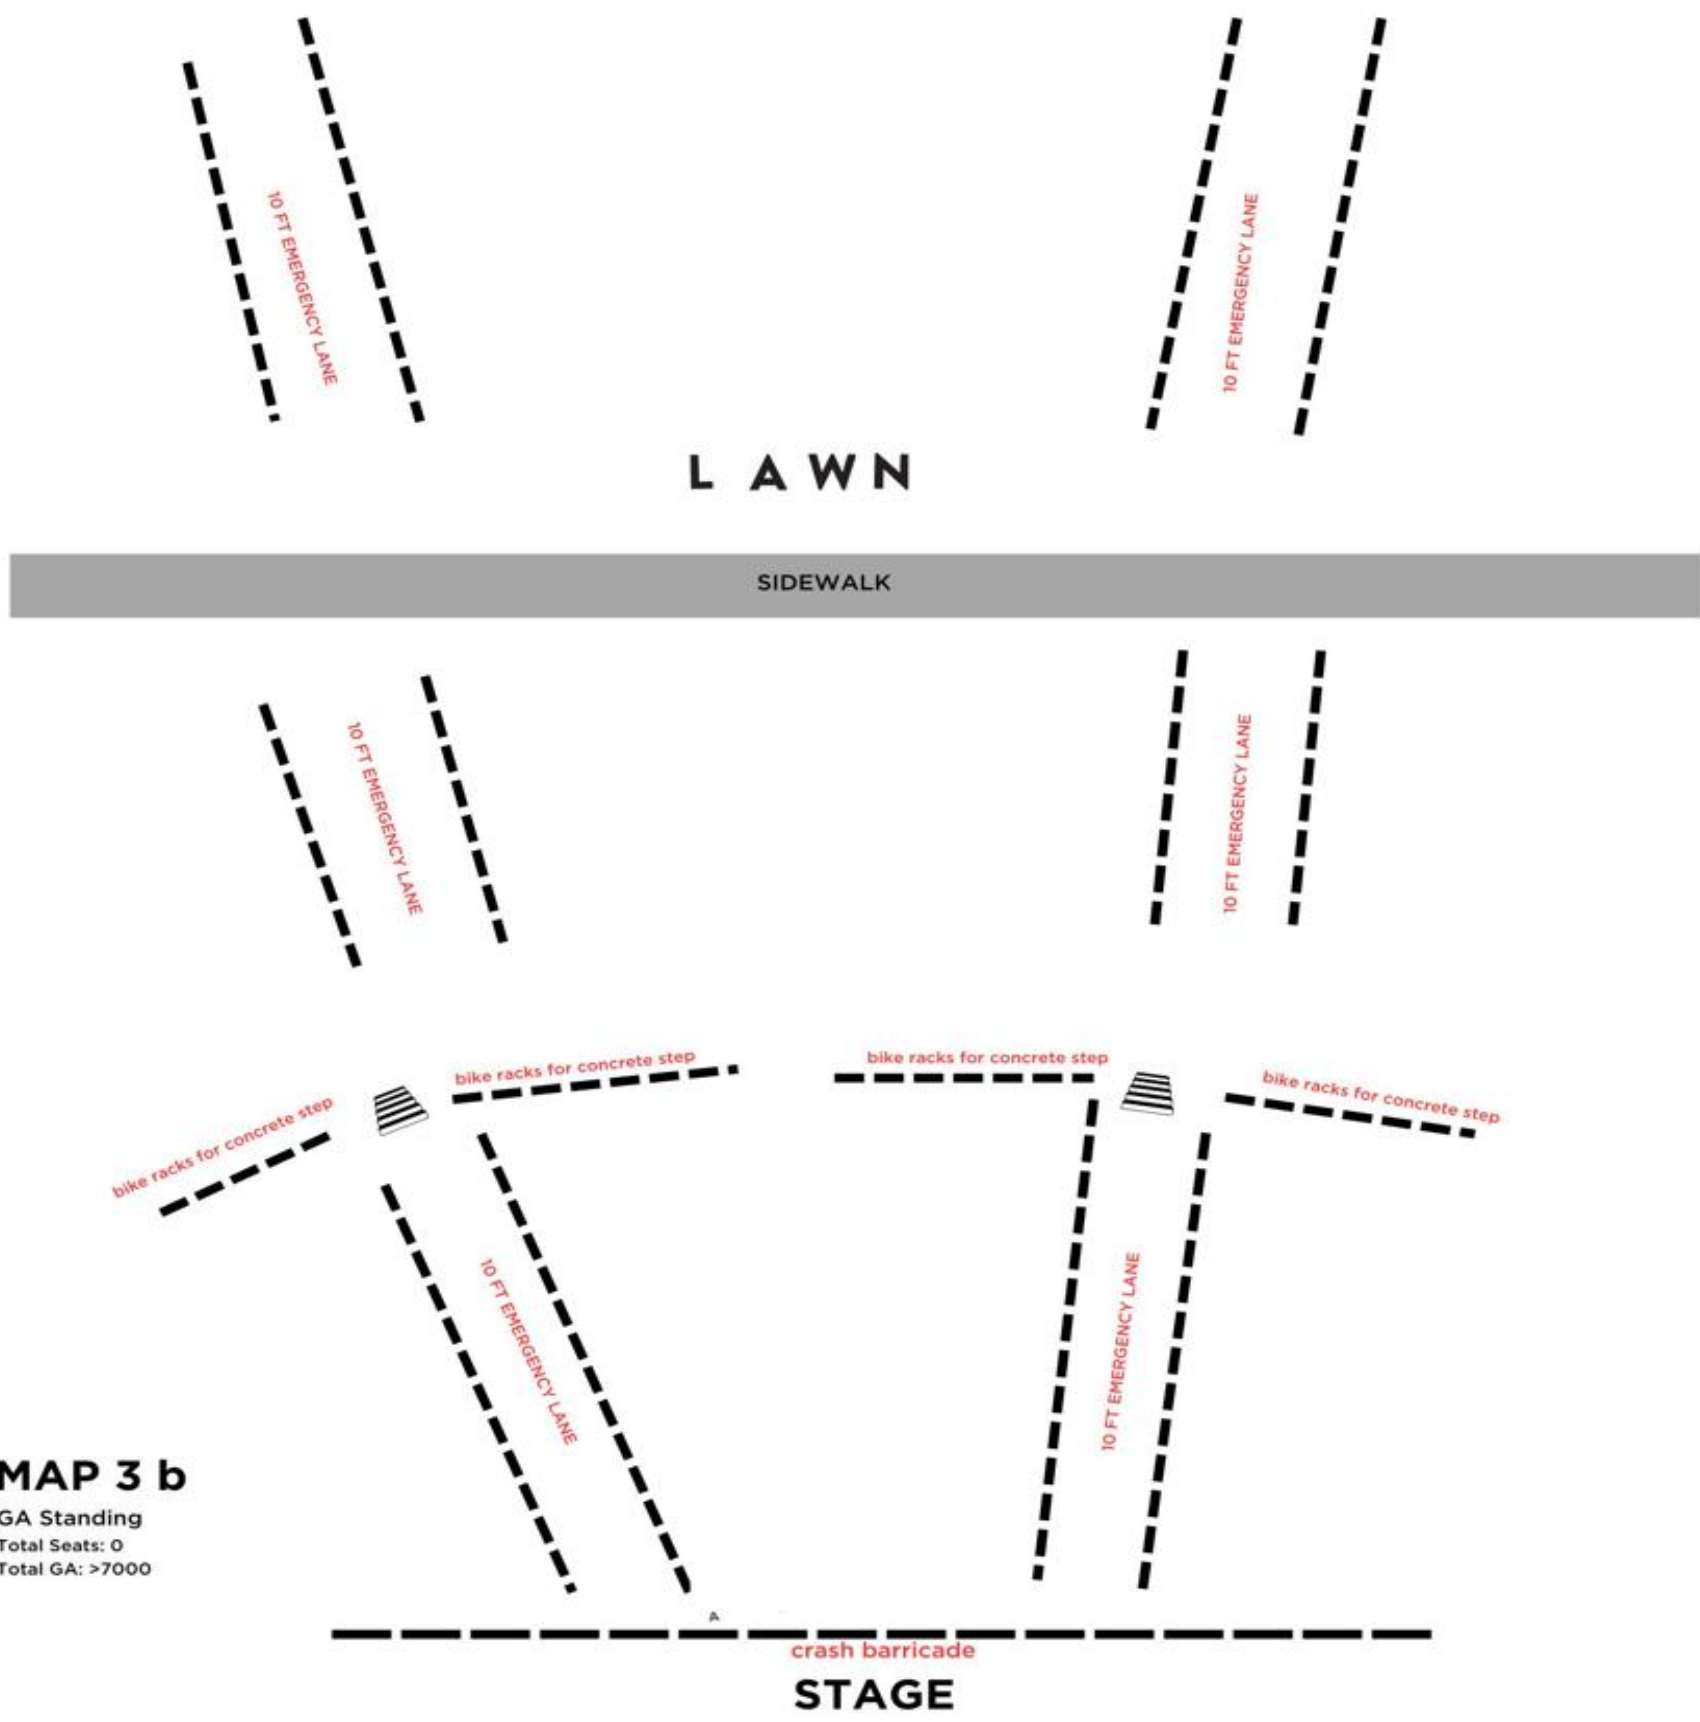

Total Pit: 500

500 Standing Pit

crash barricade

STAGE

LAWN

MAP 2B

Reserved w/ 500 Pit+ Small Lawn

Total Reserved: 3790
 Total Lawn: Up to 1,000
 Total Pit: 500

500 Standing Pit

crash barricade

STAGE

MAP 2C

Reserved w/ 500 Pit+ Medium Lawn
 Total Reserved: 3790
 Total Lawn: Up to 2,500
 Total Pit: 500

No Seating or Standing on Egress Stairs

No Seating or Standing on Egress Stairs

LAWN

MAP 2D

Reserved w/ 500 Pit + Large Lawn
 Total Reserved: 3790
 Total Lawn: Up to 4,700
 Total Pit: 500

crash barricade

STAGE

LAWN

SIDEWALK

MAP 3 A

GA Standing
Total Seats: 0
Total GA: Up to 5,000

MAP 3 b
 GA Standing
 Total Seats: 0
 Total GA: >7000

LAWN

SIDEWALK

Additional GA Standing Area

Additional GA Standing Area

MAP 4A

GA / Seated Combo-
Total Seats: 1137
Total GA: <4000