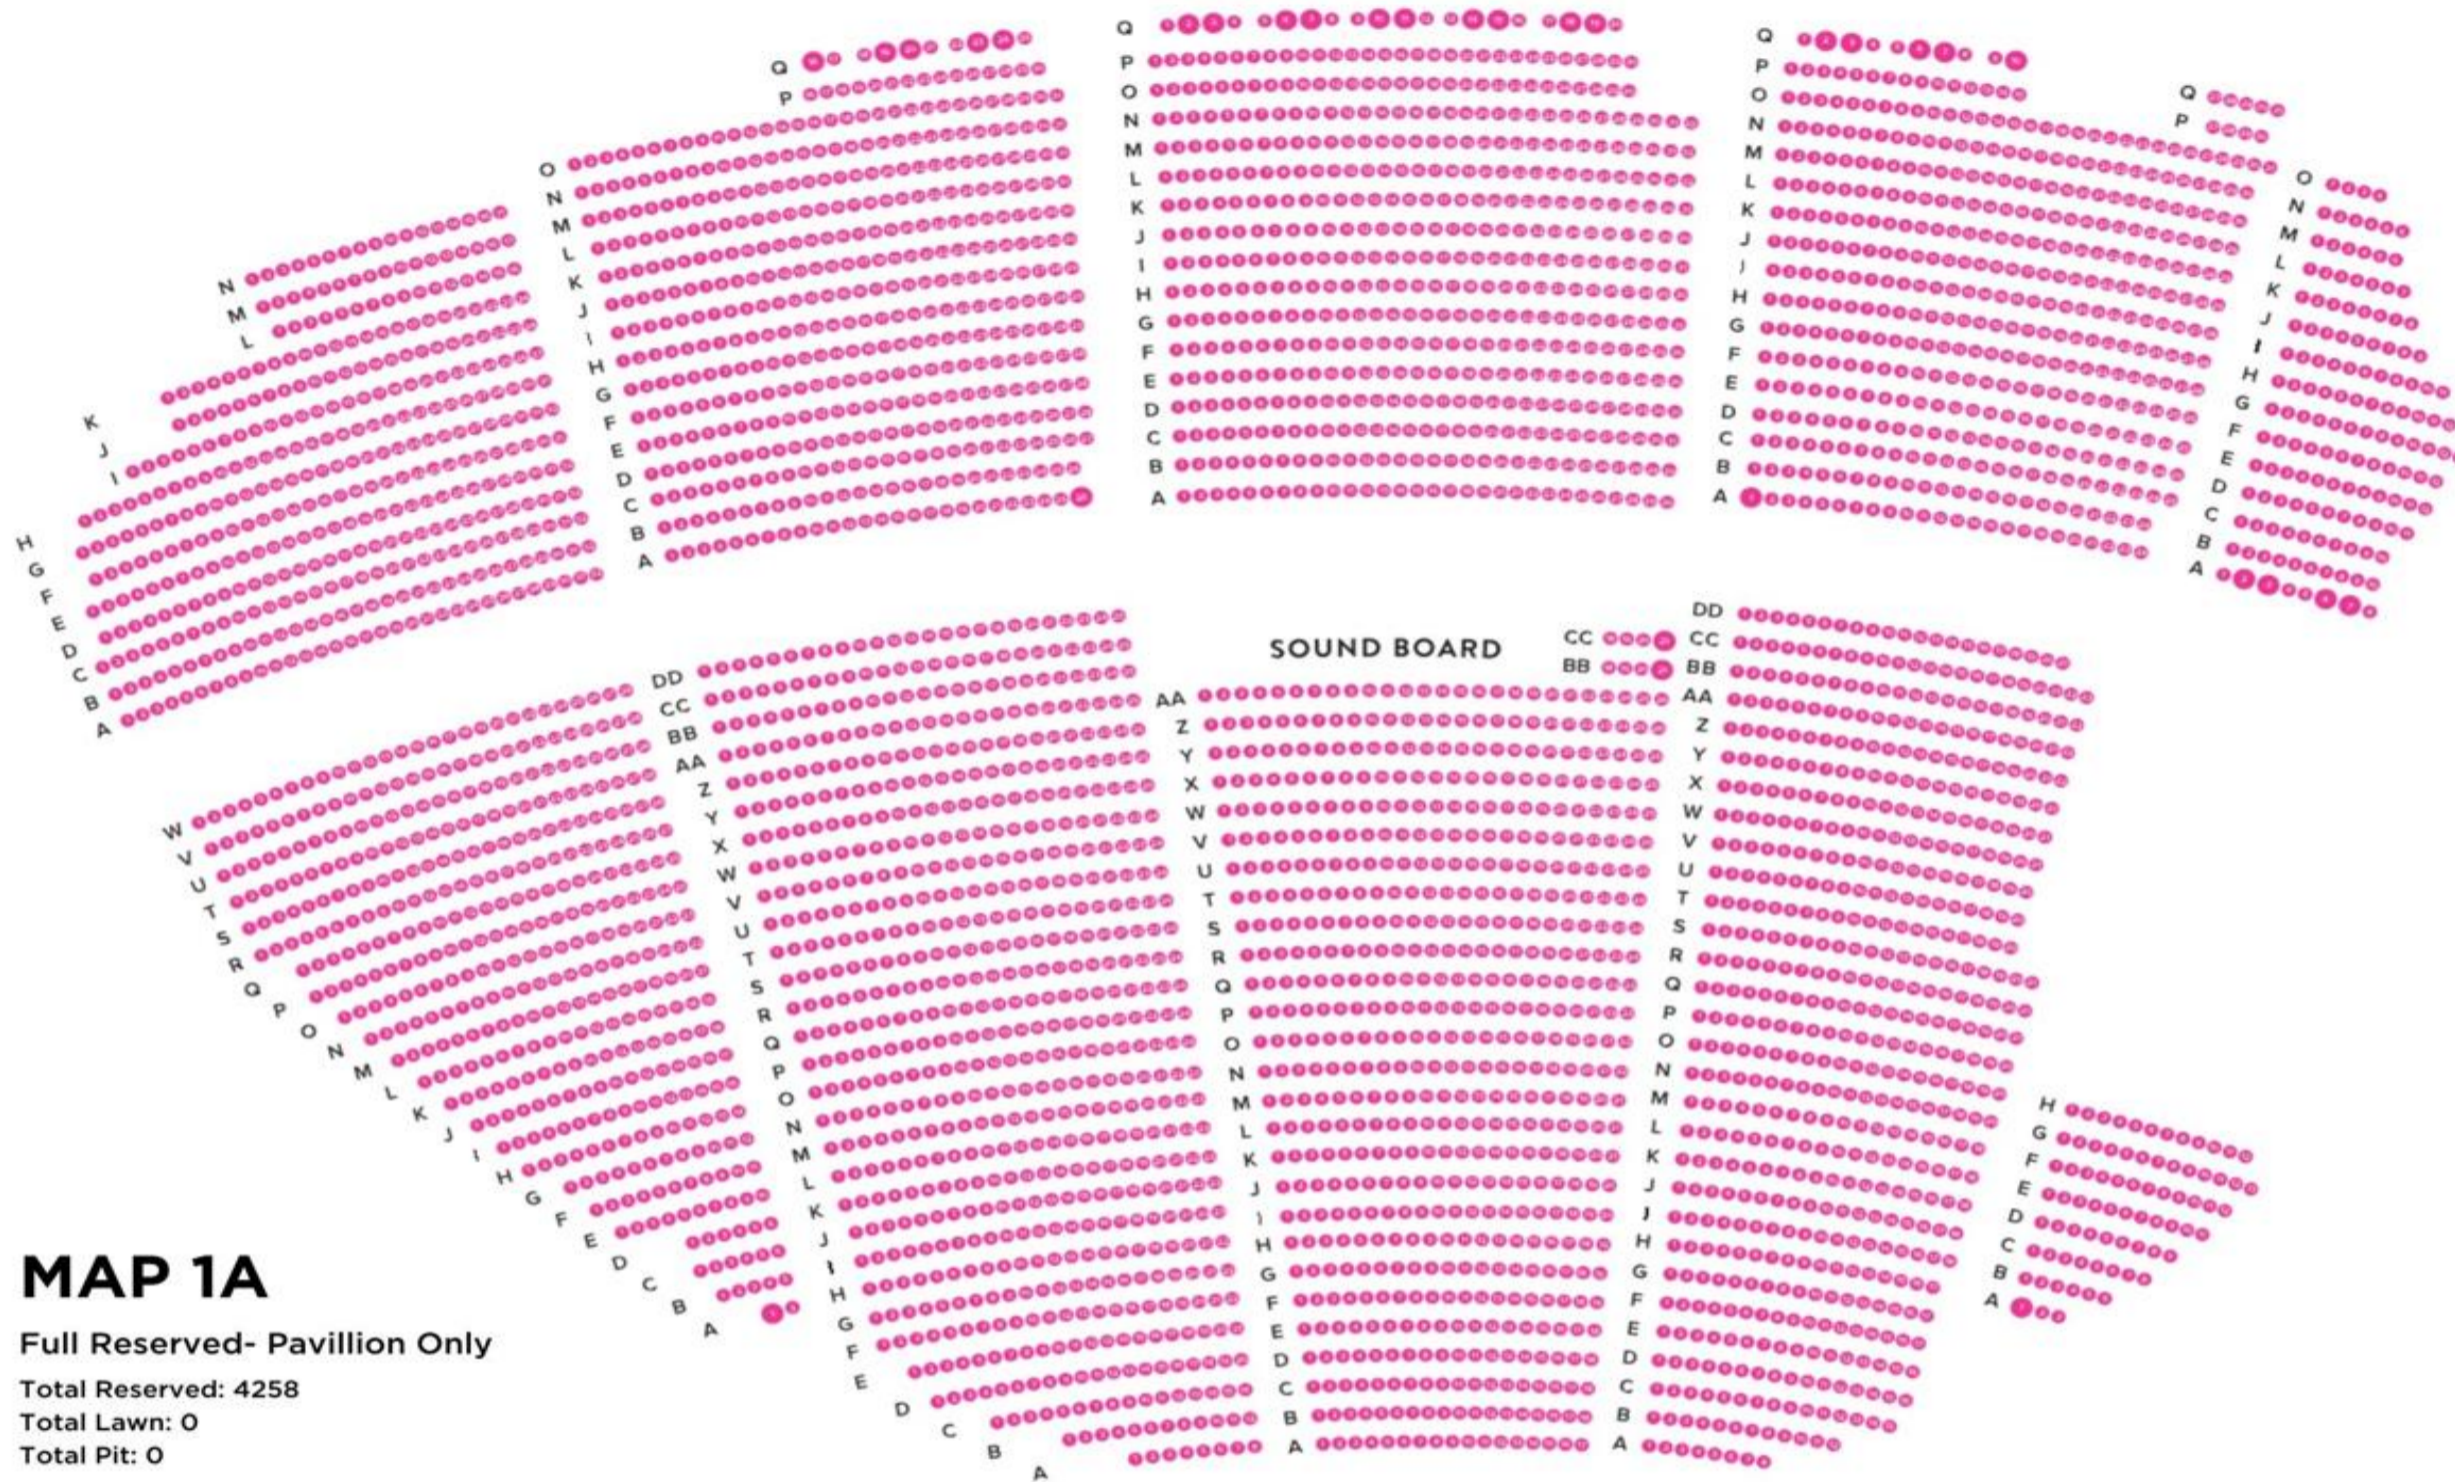

LAWN

MAP 1A

Full Reserved- Pavillion Only

Total Reserved: 4258

Total Lawn: 0

Total Pit: 0

STAGE

LAWN

MAP 1B

Full Reserved + Small Lawn

Total Reserved: 4258

Total Lawn: up to 1,000

Total Pit: 0

STAGE

No Seating or Standing on Egress Stairs

No Seating or Standing on Egress Stairs

Total Lawn: Up to 4,700

Total Pit: 0

STAGE

LAWN

MAP 2A

Reserved w/ 500 Pit- pavillion only

Total Reserved: 3790

Total Lawn: 0

Total Pit: 500

500 Standing Pit

crash barricade

STAGE

LAWN

MAP 2B

Reserved w/ 500 Pit+ Small Lawn

Total Reserved: 3790
 Total Lawn: Up to 1,000
 Total Pit: 500