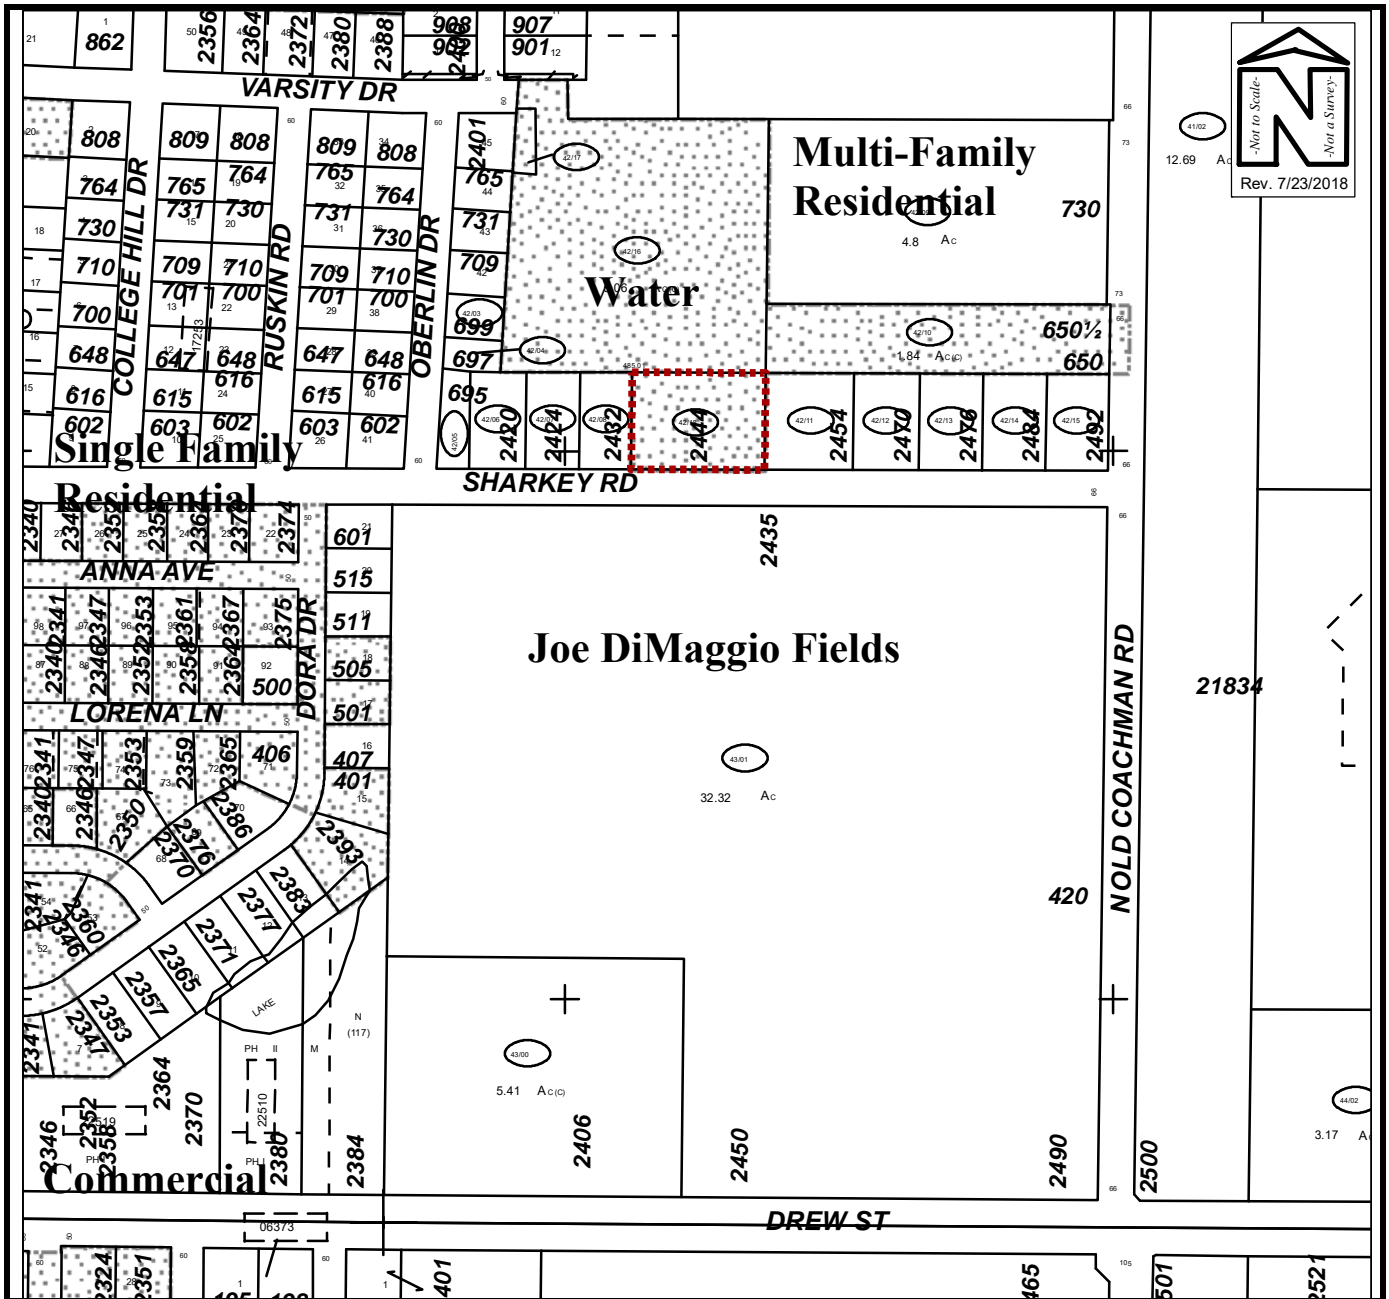

## LOCATION MAP

Owner(s): Sharkey 18 Land Trust	Case:	ANX2018-07012
Site: 2444 Sharkey Road	Property Size(Acres):	0.990
	ROW (Acres):	
Land Use	Zoning	
From : Residential Medium (RM)	A-E Agricultural Estate Residential	PIN: 07-29-16-00000-420-1800
To: Residential Medium (RM)	Medium Density Residential (MDR)	Atlas Page: 281B

## AERIAL PHOTOGRAPH

Owner(s): Sharkey 18 Land Trust	Case:	ANX2018-07012
Site: 2444 Sharkey Road	Property Size(Acres):	0.990
	ROW (Acres):	
Land Use	Zoning	
From : Residential Medium (RM)	A-E Agricultural Estate Residential	PIN: 07-29-16-00000-420-1800
To: Residential Medium (RM)	Medium Density Residential (MDR)	Atlas Page: 281B

## EXISTING SURROUNDING USES MAP

Owner(s): Sharkey 18 Land Trust	Case:	ANX2018-07012
Site: 2444 Sharkey Road	Property Size(Acres):	0.990
	ROW (Acres):	
Land Use	Zoning	
From : Residential Medium (RM)	A-E Agricultural Estate Residential	PIN: 07-29-16-00000-420-1800
To: Residential Medium (RM)	Medium Density Residential (MDR)	Atlas Page: 281B

View looking westerly along Sharkey Road

**ANX2018-07012**  
**Sharkey 18 Land Trust**  
**2444 Sharkey Road**