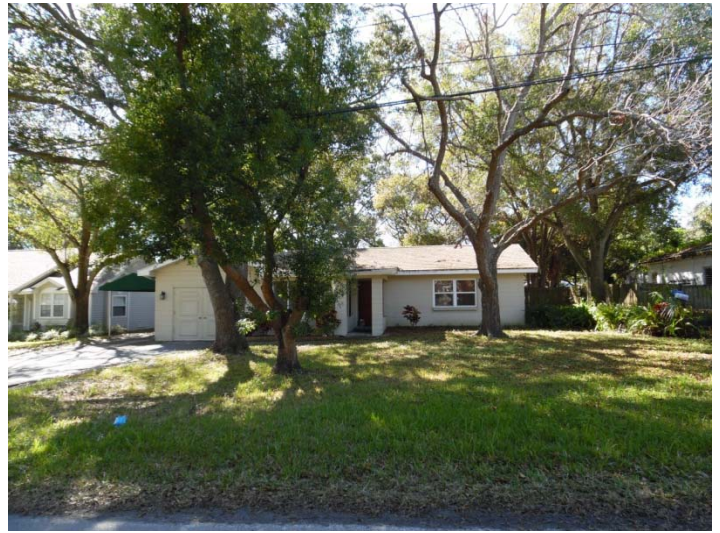

## AERIAL PHOTOGRAPH

Owner(s): Saxony Company, Inc.	Case:	ANX2015-10030
Site: 3128 Johns Parkway	Property Size(Acres):	0.216
	ROW (Acres):	0.050
Land Use	Zoning	
From : RU	R-3	PIN: 16-29-16-00000-210-1300
To: RU	LMDR	Atlas Page: 292A

View looking north at the subject property, 3128 Johns Parkway

Across the street, south of the subject property

East of the subject property

West of the subject property

View looking easterly along Johns Parkway