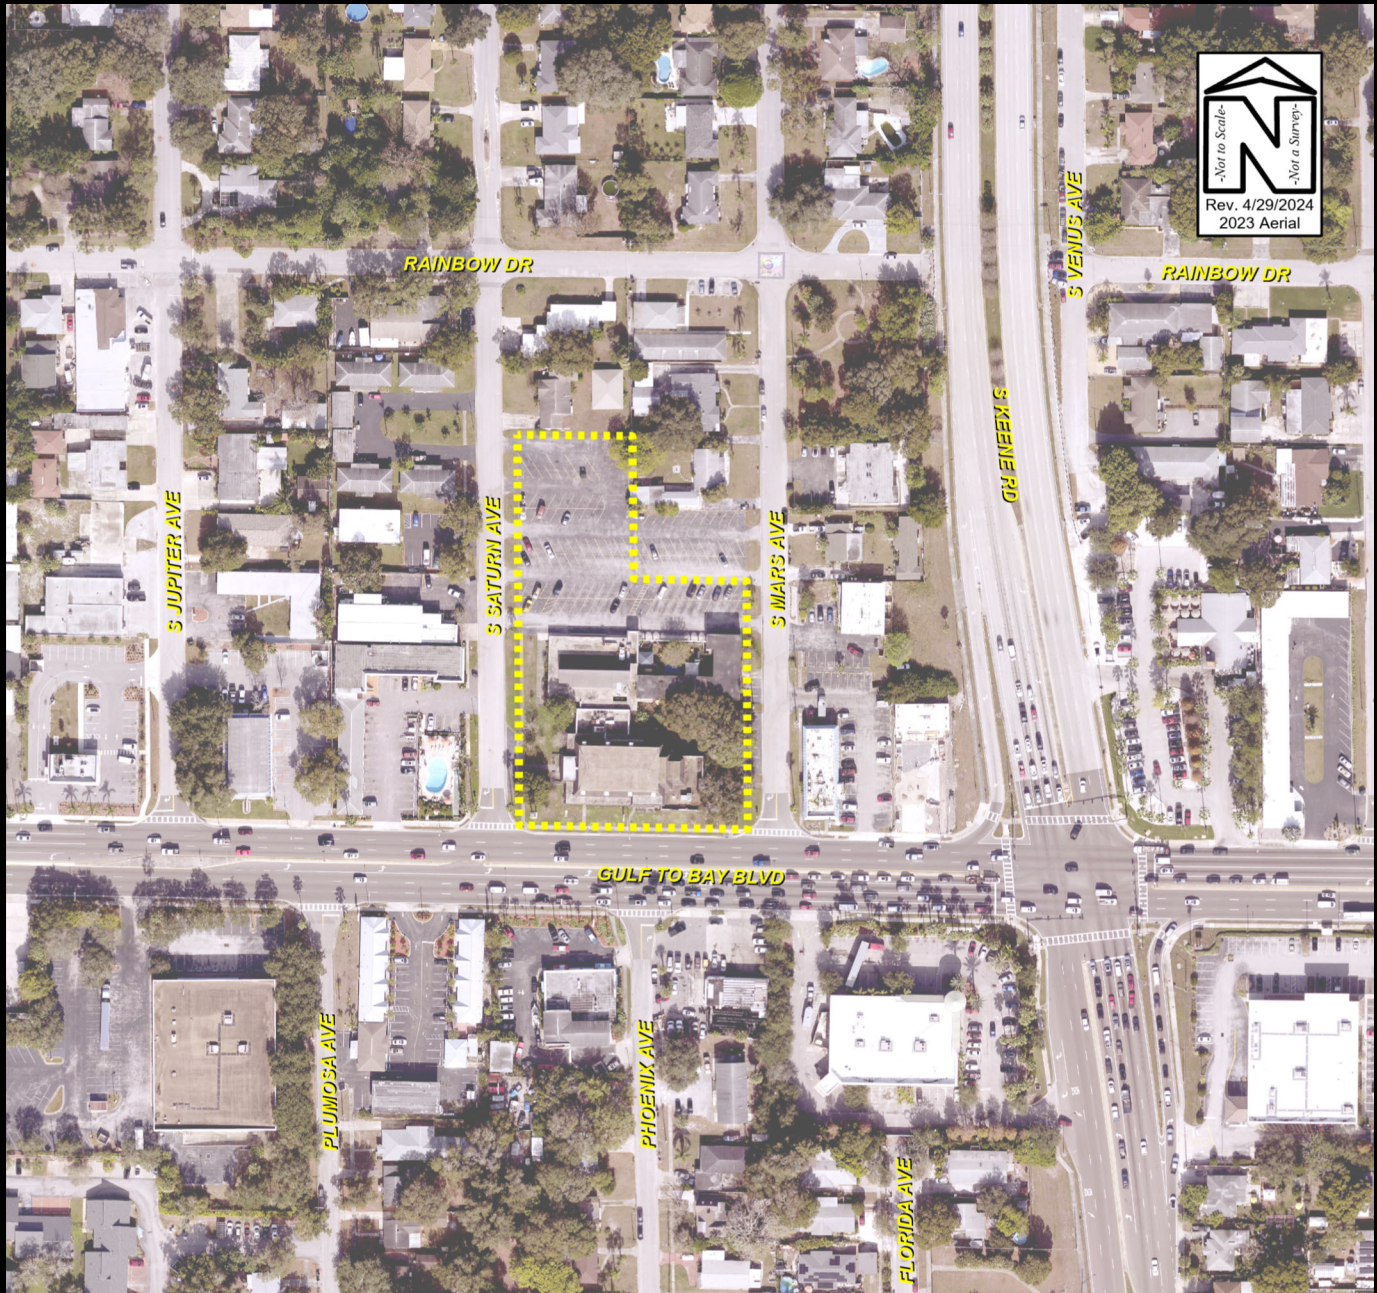

LOCATION MAP

Owner(s): St. Paul's Lutheran Church, Inc	Case:	LUP2024-02001 REZ2024-02001
Site: 407 South Saturn Avenue	Property Size(Acres):	2.284 (LUP) 2.056 (REZ)
Land Use	Zoning	PIN: 13-29-15-82584-001-0040 14-29-15-00000-140-1900 14-29-15-82566-003-0030
From: Institutional (I)	Institutional (I)	
To: Commercial General (CG)	Commercial (C)	Atlas Page: 288B

AERIAL PHOTOGRAPH

Owner(s): St. Paul's Lutheran Church, Inc	Case:	REZ2024-02001
Site: 407 South Saturn Avenue	Property Size(Acres):	2.056 (REZ)
Land Use	Zoning	PIN: 14-29-15-82566-003-0030 14-29-15-00000-140-1900
From: Institutional (I)	Institutional (I)	
To: Commercial General (CG)	Commercial (C)	Atlas Page: 288B

EXISTING SURROUNDING USES MAP

Owner(s): St. Paul's Lutheran Church, Inc	Case:	REZ2024-02001
Site: 407 South Saturn Avenue	Property Size(Acres):	2.056 (REZ)
Land Use	Zoning	PIN: 14-29-15-82566-003-0030 14-29-15-00000-140-1900
From: Institutional (I)	Institutional (I)	
To: Commercial General (CG)	Commercial (C)	Atlas Page: 288B

View looking east at the subject property, 407 S Saturn Avenue

View looking west at the subject property

View looking northeast at the subject property

View looking northwest at the subject property

Adjacent to the north of the subject property from S Saturn Avenue