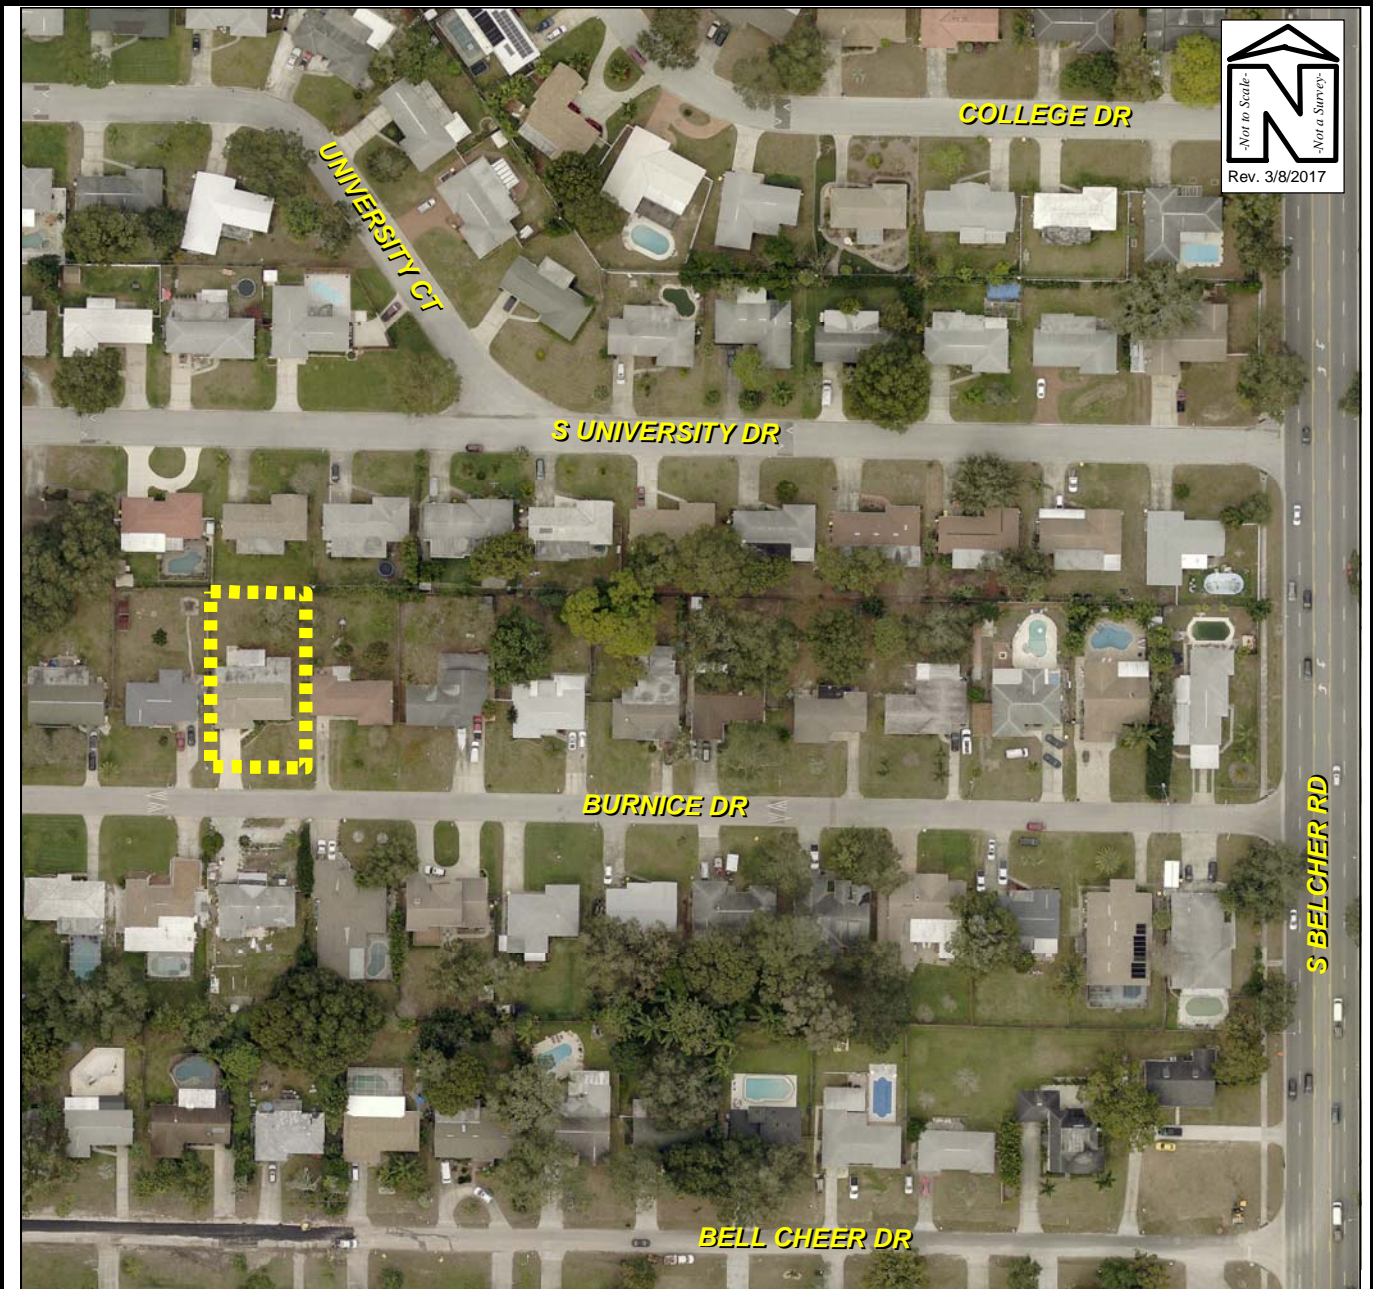

## LOCATION MAP

Owner(s): Paige Marie Railey		Case:	ANX2017-03005
Site: 2134 Burnice Drive		Property Size(Acres):	0.24
		ROW (Acres):	
Land Use	Zoning	PIN:	24-29-15-31050-000-0110
From :	RL R-3		
To:	RL LMDR	Atlas Page:	308B

## AERIAL PHOTOGRAPH

Owner(s): Paige Marie Railey	Case:	ANX2017-03005
Site: 2134 Burnice Drive	Property Size(Acres):	0.24
	ROW (Acres):	
Land Use	Zoning	PIN: 24-29-15-31050-000-0110
From : RL	R-3	
To: RL	LMDR	Atlas Page: 308B

## EXISTING SURROUNDING USES MAP

Owner(s): Paige Marie Railey	Case:	ANX2017-03005
Site: 2134 Burnice Drive	Property Size(Acres):	0.24
	ROW (Acres):	
Land Use	Zoning	PIN: 24-29-15-31050-000-0110
From : RL	R-3	
To: RL	LMDR	Atlas Page: 308B

View looking north at the subject property, 2134 Burnice Drive

East of the subject property

West of the subject property

Across the street, to the south of the subject property

View looking westerly along Burnice Drive