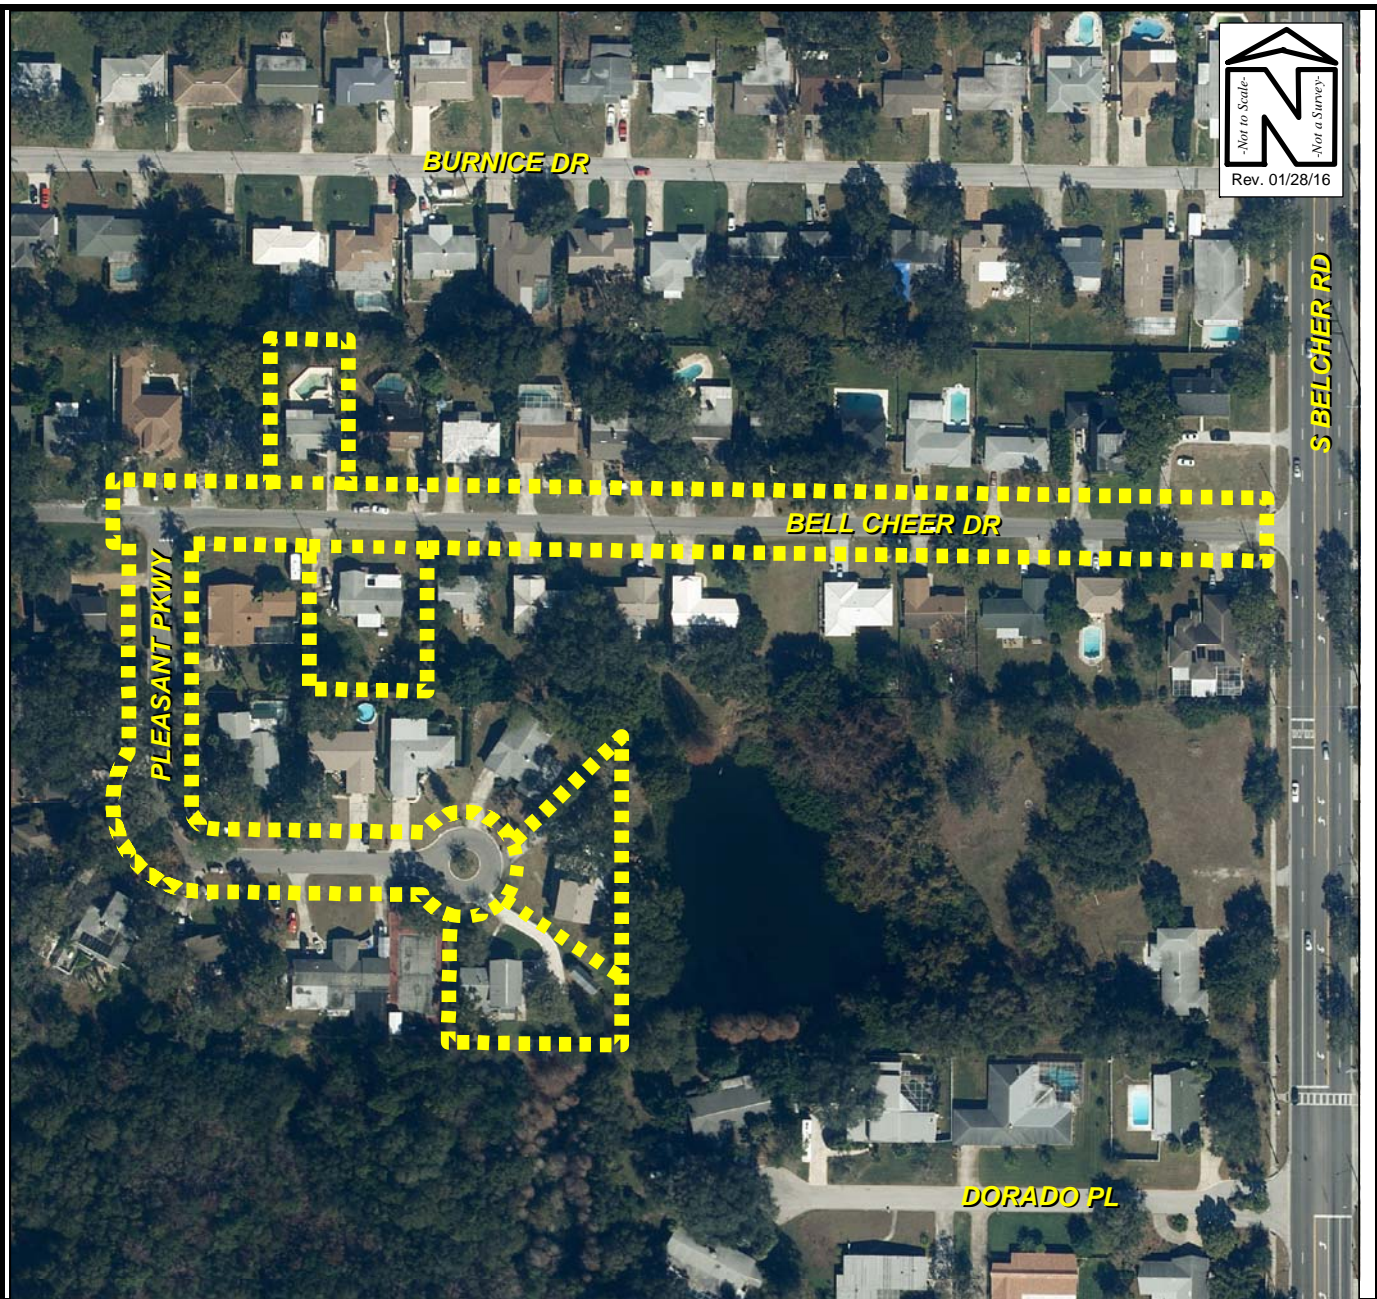

## LOCATION MAP

Owner(s): Multiple Owners	Case:	ANX2016-01003
Site: See Exhibit A	Property Size(Acres):	1.345
	ROW (Acres):	2.457
Land Use	Zoning	
From : RL, P	R-3	PIN: See Exhibit A
To: RL, P	LMDR, P	Atlas Page: 308B

## AERIAL PHOTOGRAPH

Owner(s): Multiple Owners	Case:	ANX2016-01003
Site: See Exhibit A	Property Size(Acres):	1.345
	ROW (Acres):	2.457
Land Use	Zoning	
From : RL, P	R-3	PIN: See Exhibit A
To: RL, P	LMDR, P	
	Atlas Page:	308B

## EXISTING SURROUNDING USES MAP

Owner(s): Multiple Owners	Case:	ANX2016-01003
Site: See Exhibit A	Property Size(Acres):	1.345
	ROW (Acres):	2.457
Land Use	Zoning	PIN: See Exhibit A
From : RL, P	R-3	
To: RL, P	LMDR, P	Atlas Page: 308B

View looking north at the subject property, 2124 Bell Cheer Drive

Across the street, south of the subject property

East of the subject property

West of the subject property

View looking easterly along Bell Cheer Drive