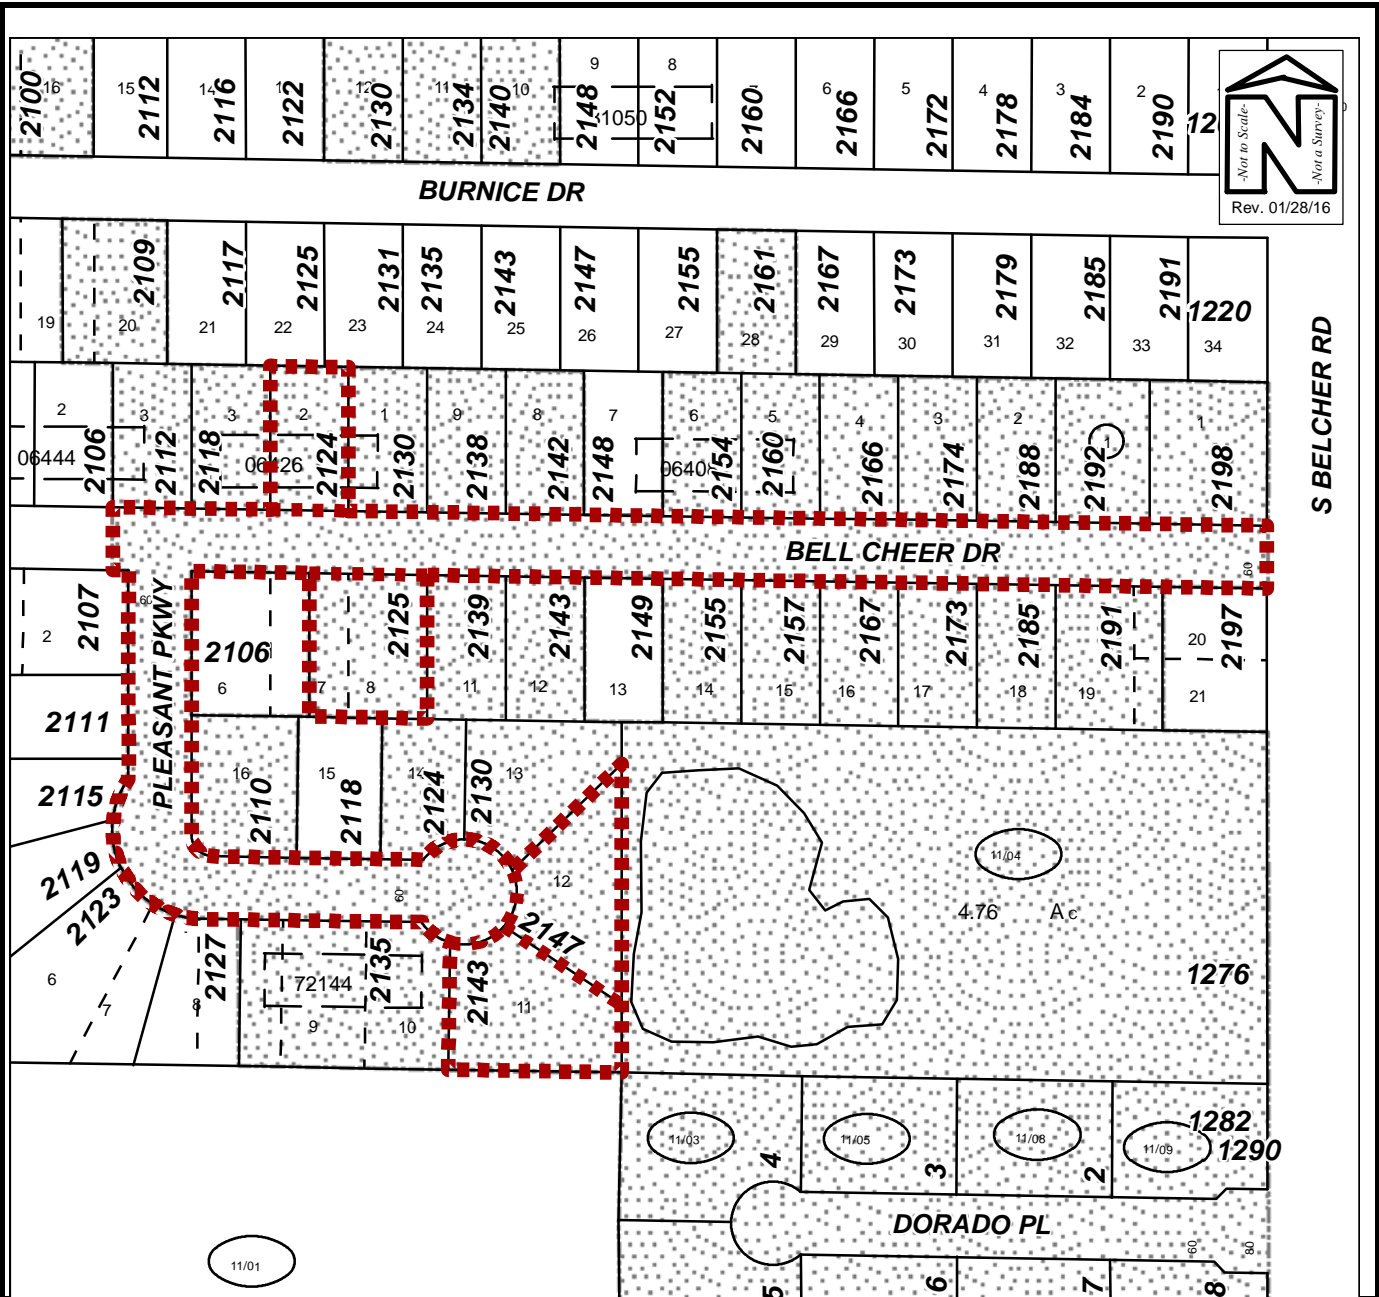

## LOCATION MAP

Owner(s): Multiple Owners	Case:	ANX2016-01003
Site: See Exhibit A	Property Size(Acres):	1.345
	ROW (Acres):	2.457
Land Use	Zoning	
From : RL, P	R-3	PIN: See Exhibit A
To: RL, P	LMDR, P	Atlas Page: 308B

## AERIAL PHOTOGRAPH

Owner(s): Multiple Owners	Case:	ANX2016-01003
Site: See Exhibit A	Property Size(Acres):	1.345
	ROW (Acres):	2.457
Land Use	Zoning	
From : RL, P	R-3	PIN: See Exhibit A
To: RL, P	LMDR, P	
	Atlas Page:	308B

## EXISTING SURROUNDING USES MAP

Owner(s): Multiple Owners	Case:	ANX2016-01003
Site: See Exhibit A	Property Size(Acres):	1.345
	ROW (Acres):	2.457
Land Use	Zoning	PIN: See Exhibit A
From : RL, P	R-3	
To: RL, P	LMDR, P	Atlas Page: 308B

View looking north at the subject property, 2124 Bell Cheer Drive

Across the street, south of the subject property

East of the subject property

West of the subject property

View looking easterly along Bell Cheer Drive