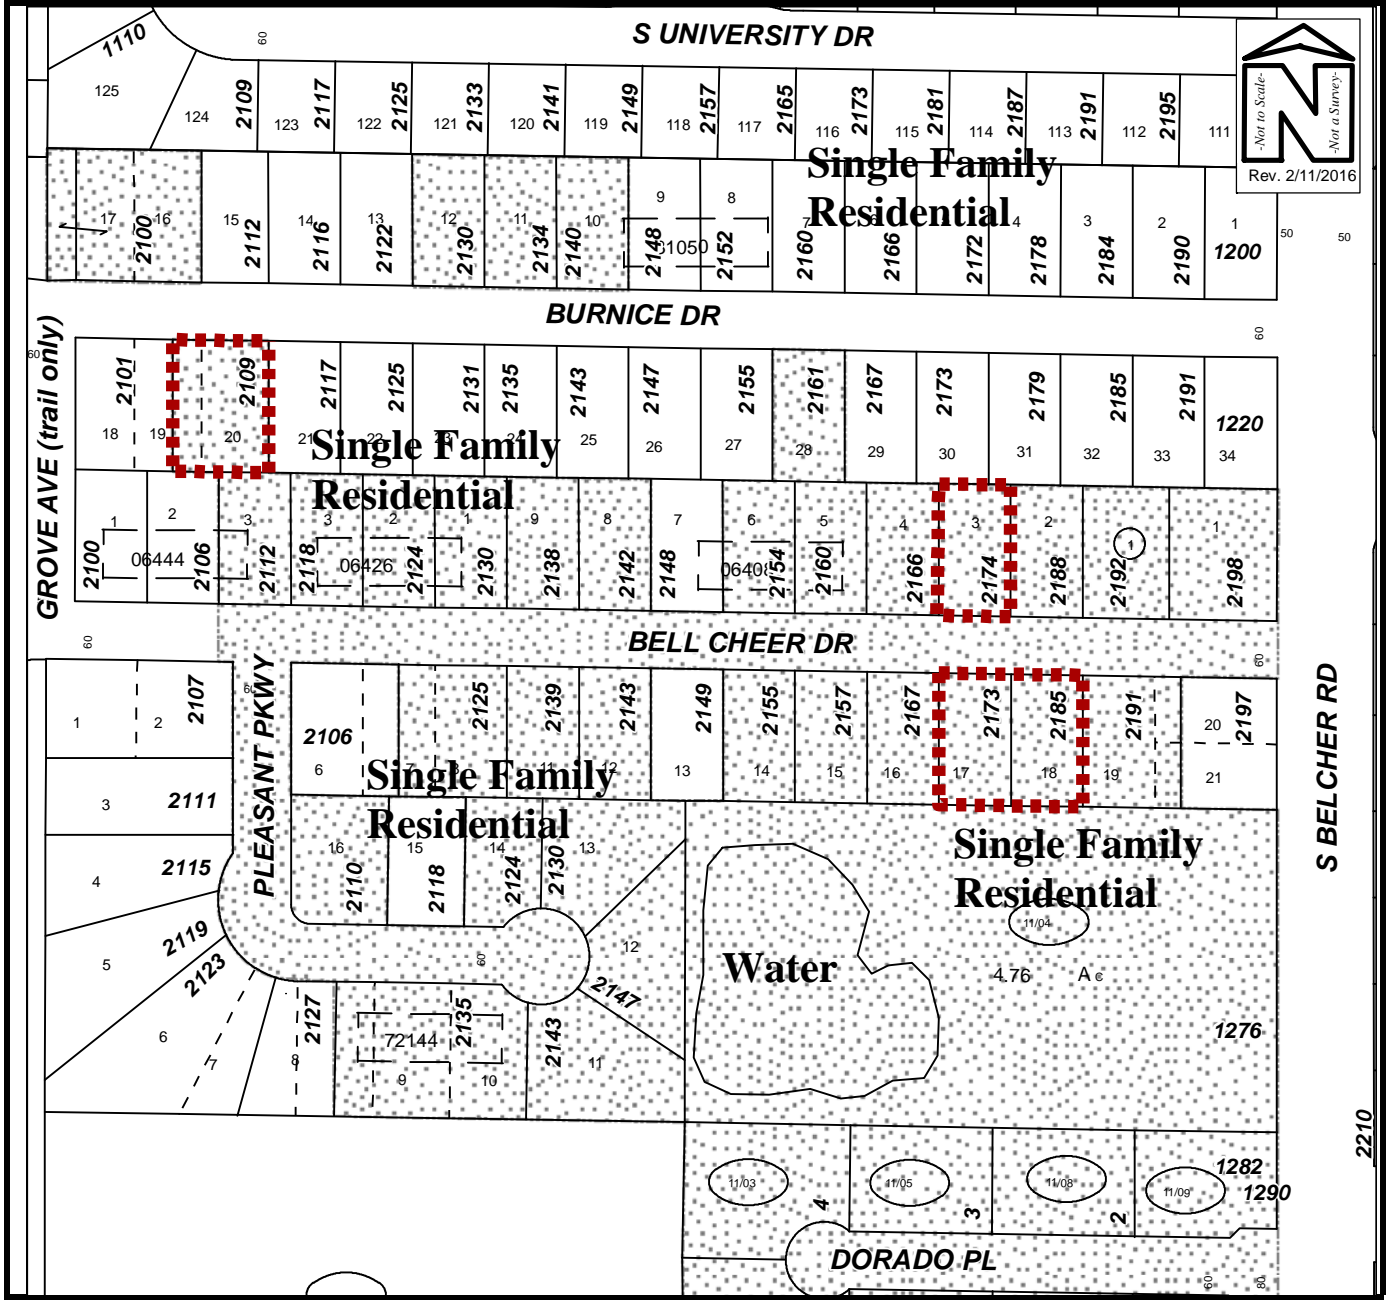

LOCATION MAP

Owner(s): Multiple Owners	Case:	ANX2016-02006
Site: 2109 Burnice Drive 2173 Bell Cheer Drive 2174 Bell Cheer Drive 2185 Bell Cheer Drive	Property Size(Acres): ROW (Acres):	1.029
Land Use	Zoning	PIN: 24-29-15-31050-000-0200 24-29-15-06408-000-0170 24-29-15-06408-000-0030 24-29-15-06408-000-0180
From : RL	R-3	
To: RL	LMDR	Atlas Page: 308B

AERIAL PHOTOGRAPH

Owner(s): Multiple Owners	Case:	ANX2016-02006
Site: 2109 Burnice Drive 2173 Bell Cheer Drive 2174 Bell Cheer Drive 2185 Bell Cheer Drive	Property Size(Acres): ROW (Acres):	1.029
Land Use	Zoning	PIN: 24-29-15-31050-000-0200 24-29-15-06408-000-0170 24-29-15-06408-000-0030 24-29-15-06408-000-0180
From : RL	R-3	
To: RL	LMDR	Atlas Page: 308B

Rev. 2/11/2016

EXISTING SURROUNDING USES MAP

Owner(s):	Multiple Owners	Case:	ANX2016-02006
Site:	2109 Burnice Drive 2173 Bell Cheer Drive 2174 Bell Cheer Drive 2185 Bell Cheer Drive	Property Size(Acres):	1.029
		ROW (Acres):	
Land Use	Zoning	PIN:	24-29-15-31050-000-0200 24-29-15-06408-000-0170 24-29-15-06408-000-0030 24-29-15-06408-000-0180
From :	RL R-3		
To:	RL LMDR	Atlas Page:	308B

View looking south at the subject property, 2109 Burnice Drive

Across the street, north of the subject property

East of the subject property

West of the subject property

View looking easterly along Burnice Drive