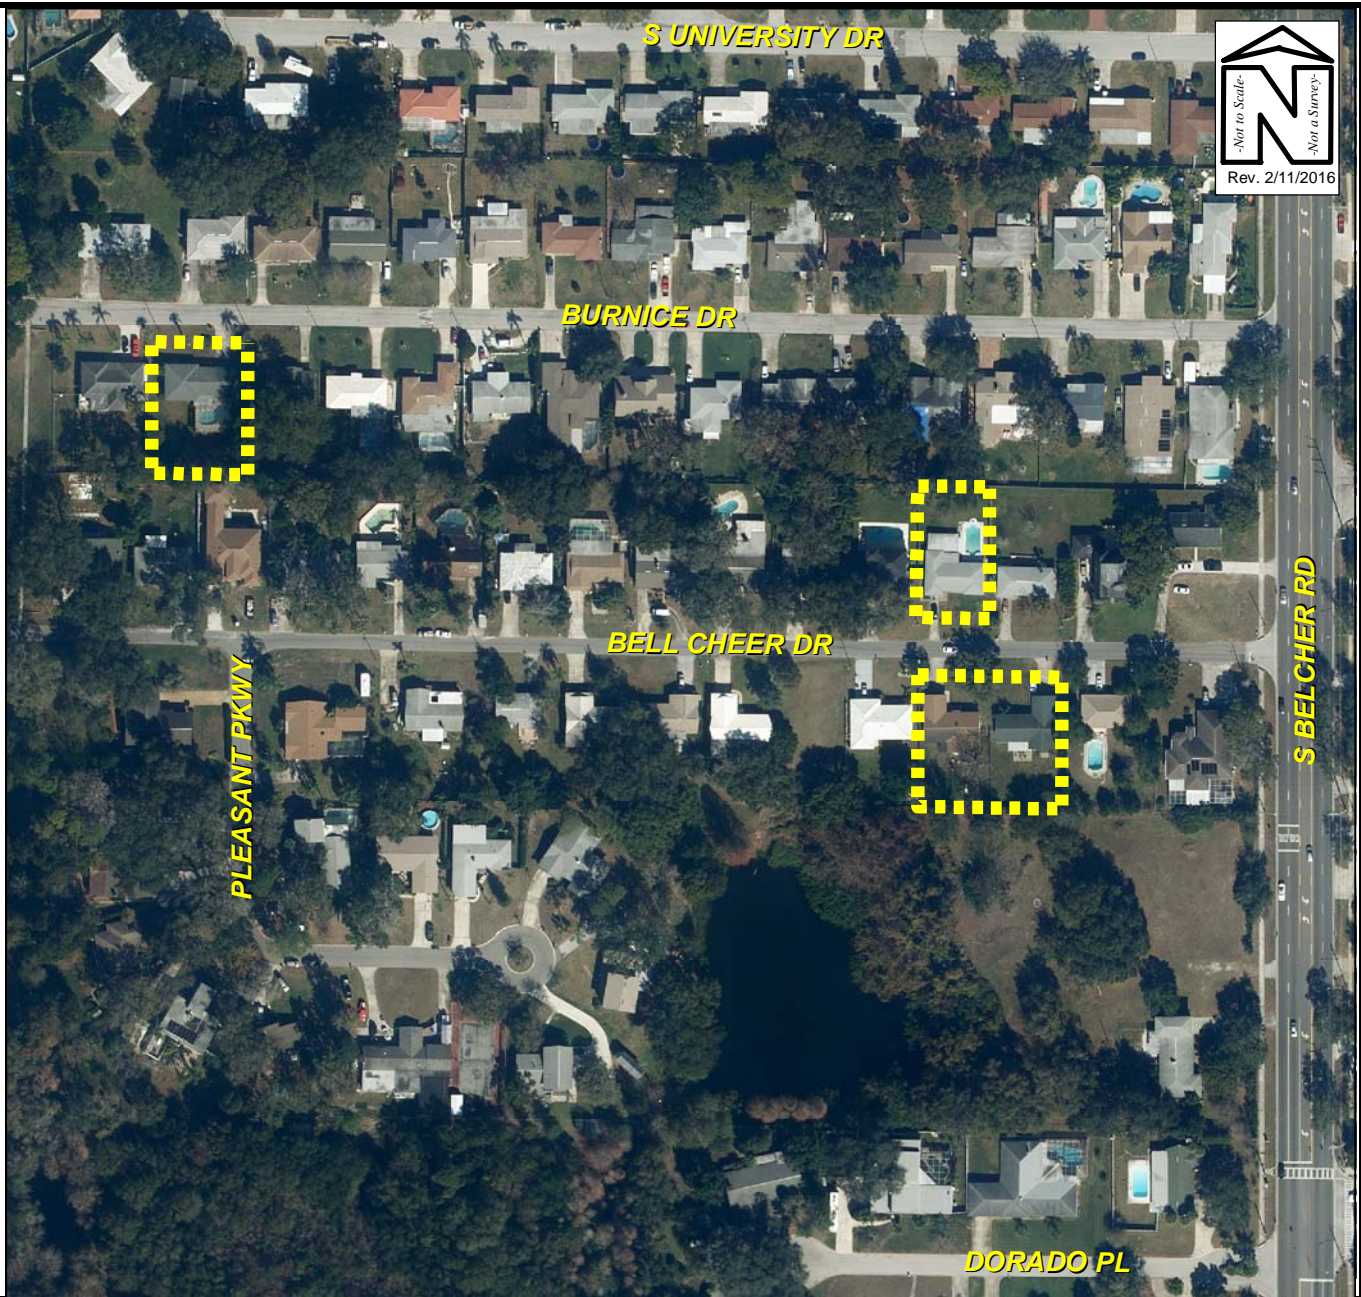

LOCATION MAP

Owner(s): Multiple Owners	Case:	ANX2016-02006
Site: 2109 Burnice Drive 2173 Bell Cheer Drive 2174 Bell Cheer Drive 2185 Bell Cheer Drive	Property Size(Acres): ROW (Acres):	1.029
Land Use	Zoning	PIN: 24-29-15-31050-000-0200 24-29-15-06408-000-0170 24-29-15-06408-000-0030 24-29-15-06408-000-0180
From : RL	R-3	
To: RL	LMDR	Atlas Page: 308B

AERIAL PHOTOGRAPH

Owner(s): Multiple Owners	Case:	ANX2016-02006
Site: 2109 Burnice Drive 2173 Bell Cheer Drive 2174 Bell Cheer Drive 2185 Bell Cheer Drive	Property Size(Acres): ROW (Acres):	1.029
Land Use	Zoning	PIN: 24-29-15-31050-000-0200 24-29-15-06408-000-0170 24-29-15-06408-000-0030 24-29-15-06408-000-0180
From : RL	R-3	
To: RL	LMDR	Atlas Page: 308B

Rev. 2/11/2016

EXISTING SURROUNDING USES MAP

Owner(s):	Multiple Owners	Case:	ANX2016-02006
Site:	2109 Burnice Drive 2173 Bell Cheer Drive 2174 Bell Cheer Drive 2185 Bell Cheer Drive	Property Size(Acres):	1.029
		ROW (Acres):	
Land Use	Zoning	PIN:	24-29-15-31050-000-0200 24-29-15-06408-000-0170 24-29-15-06408-000-0030 24-29-15-06408-000-0180
From :	RL R-3		
To:	RL LMDR	Atlas Page:	308B

View looking south at the subject property, 2109 Burnice Drive

Across the street, north of the subject property

East of the subject property

West of the subject property

View looking easterly along Burnice Drive