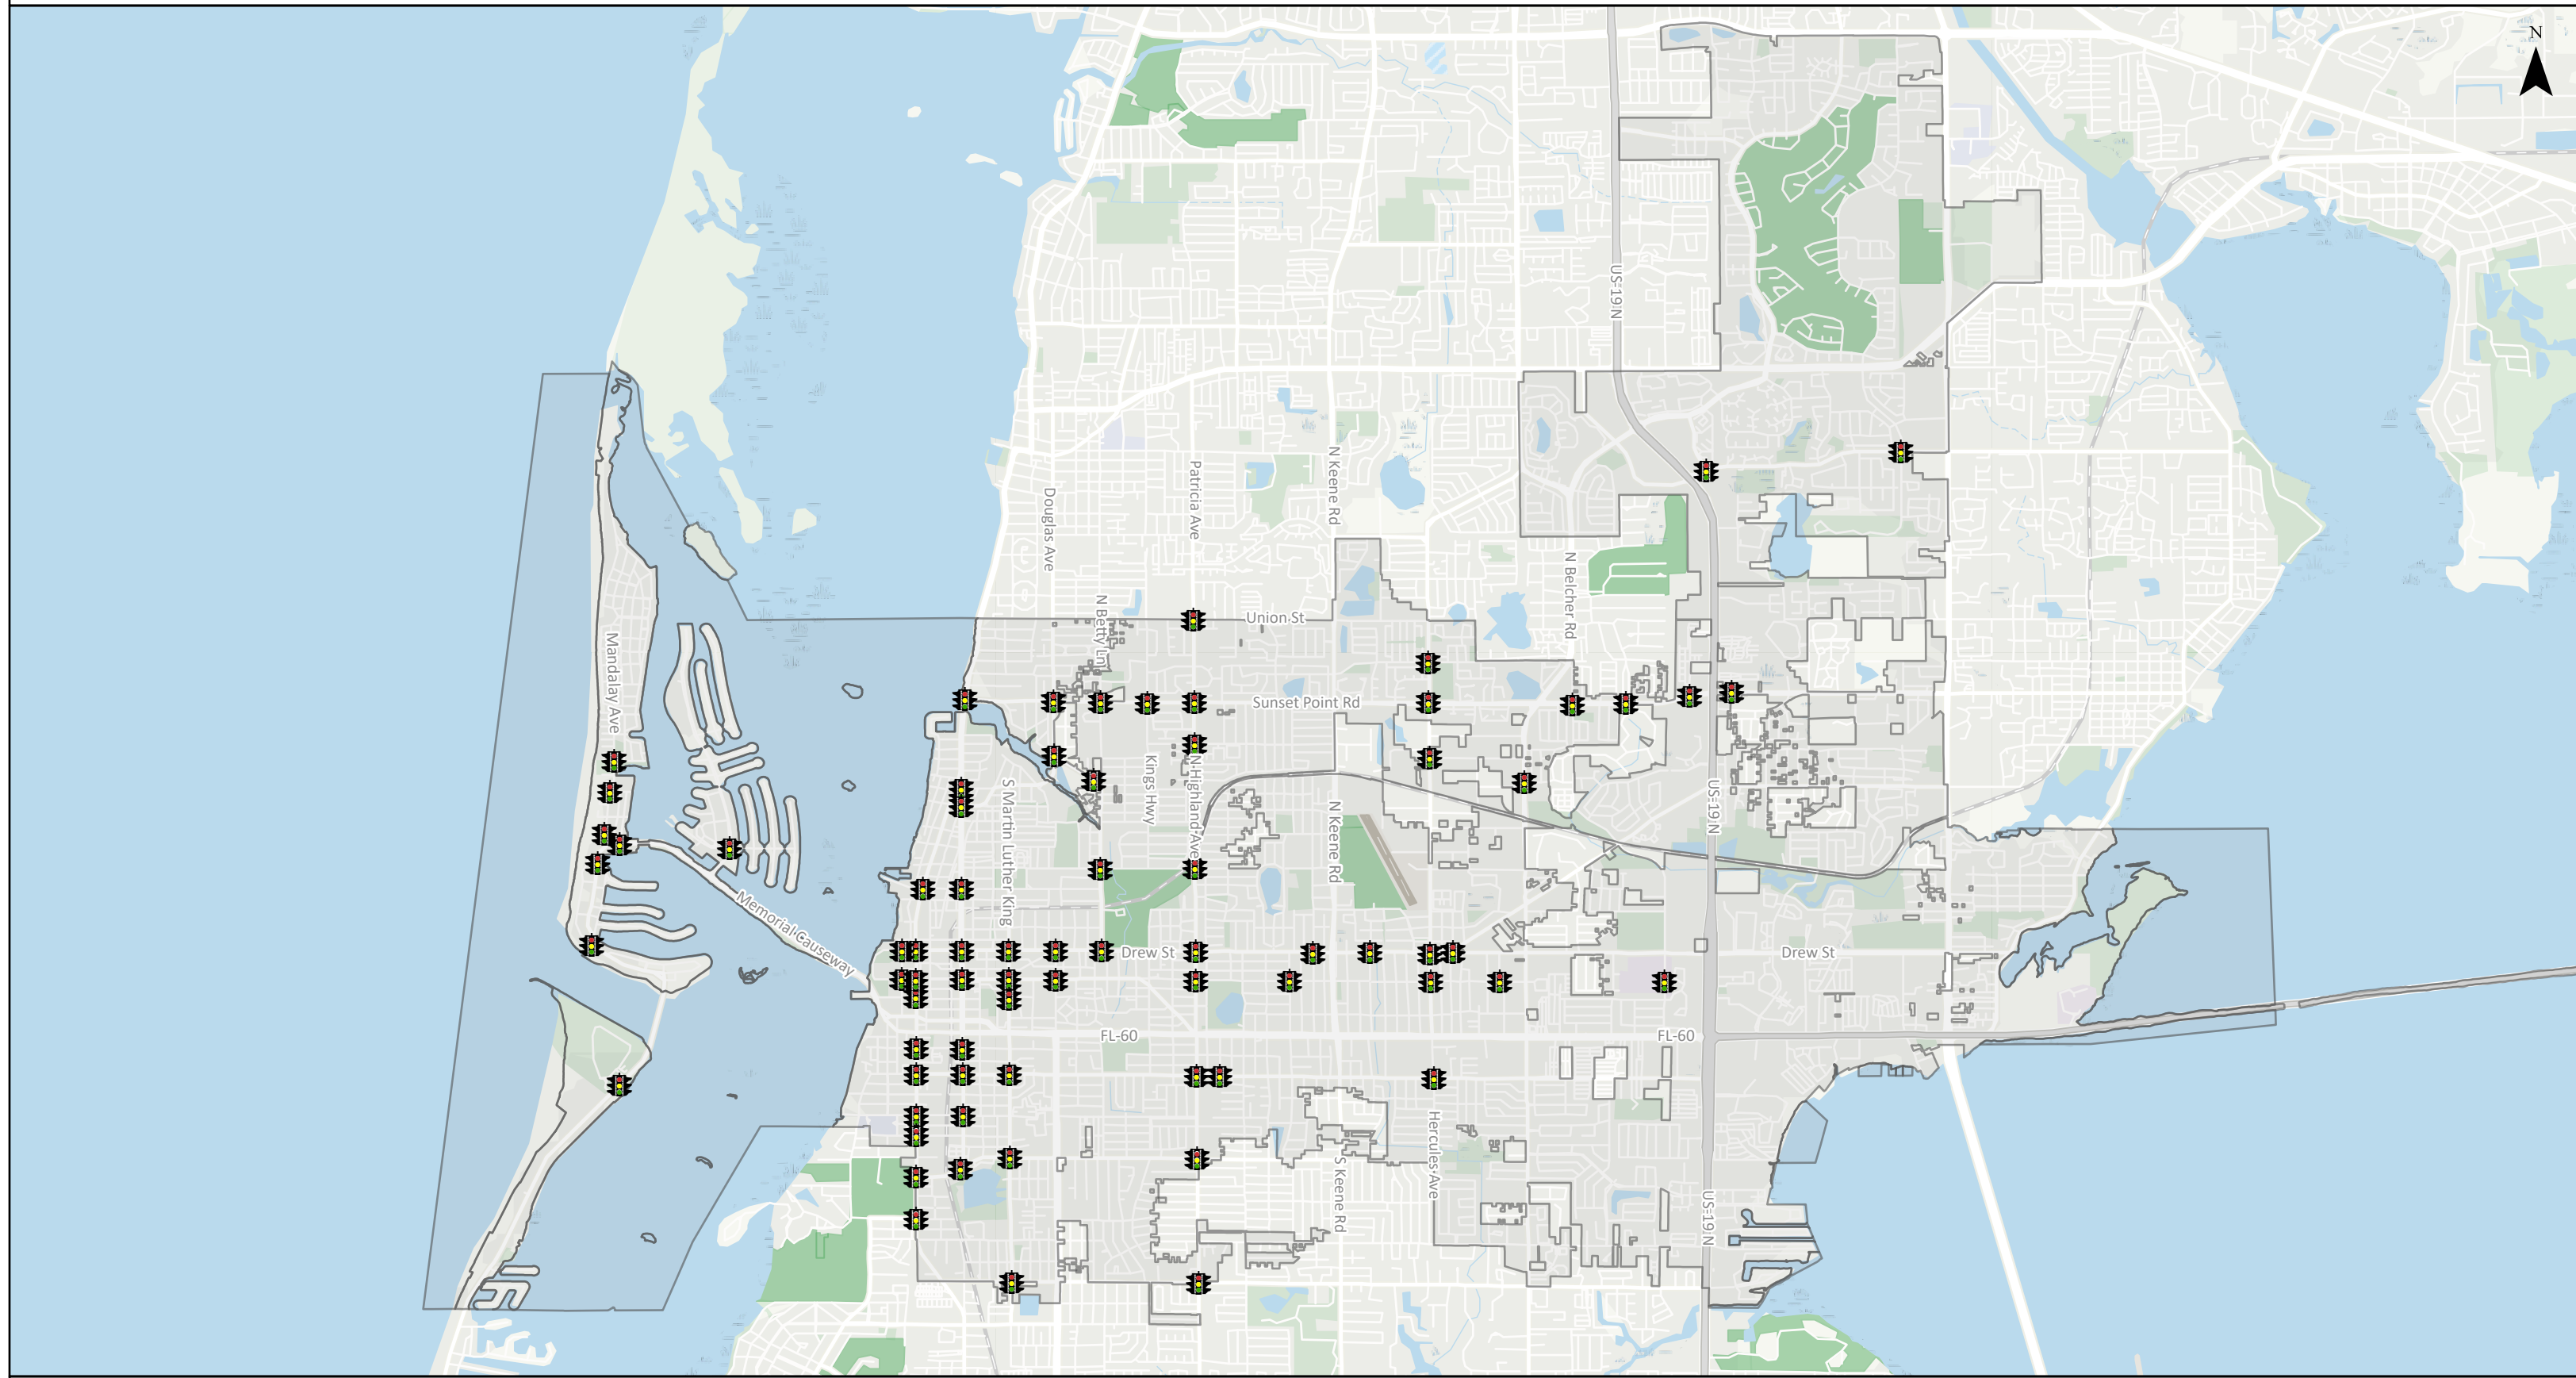

# Clearwater Operated Signal Locations

 City Operated Signals     Clearwater City Boundary

0 0.5 1 2 Miles