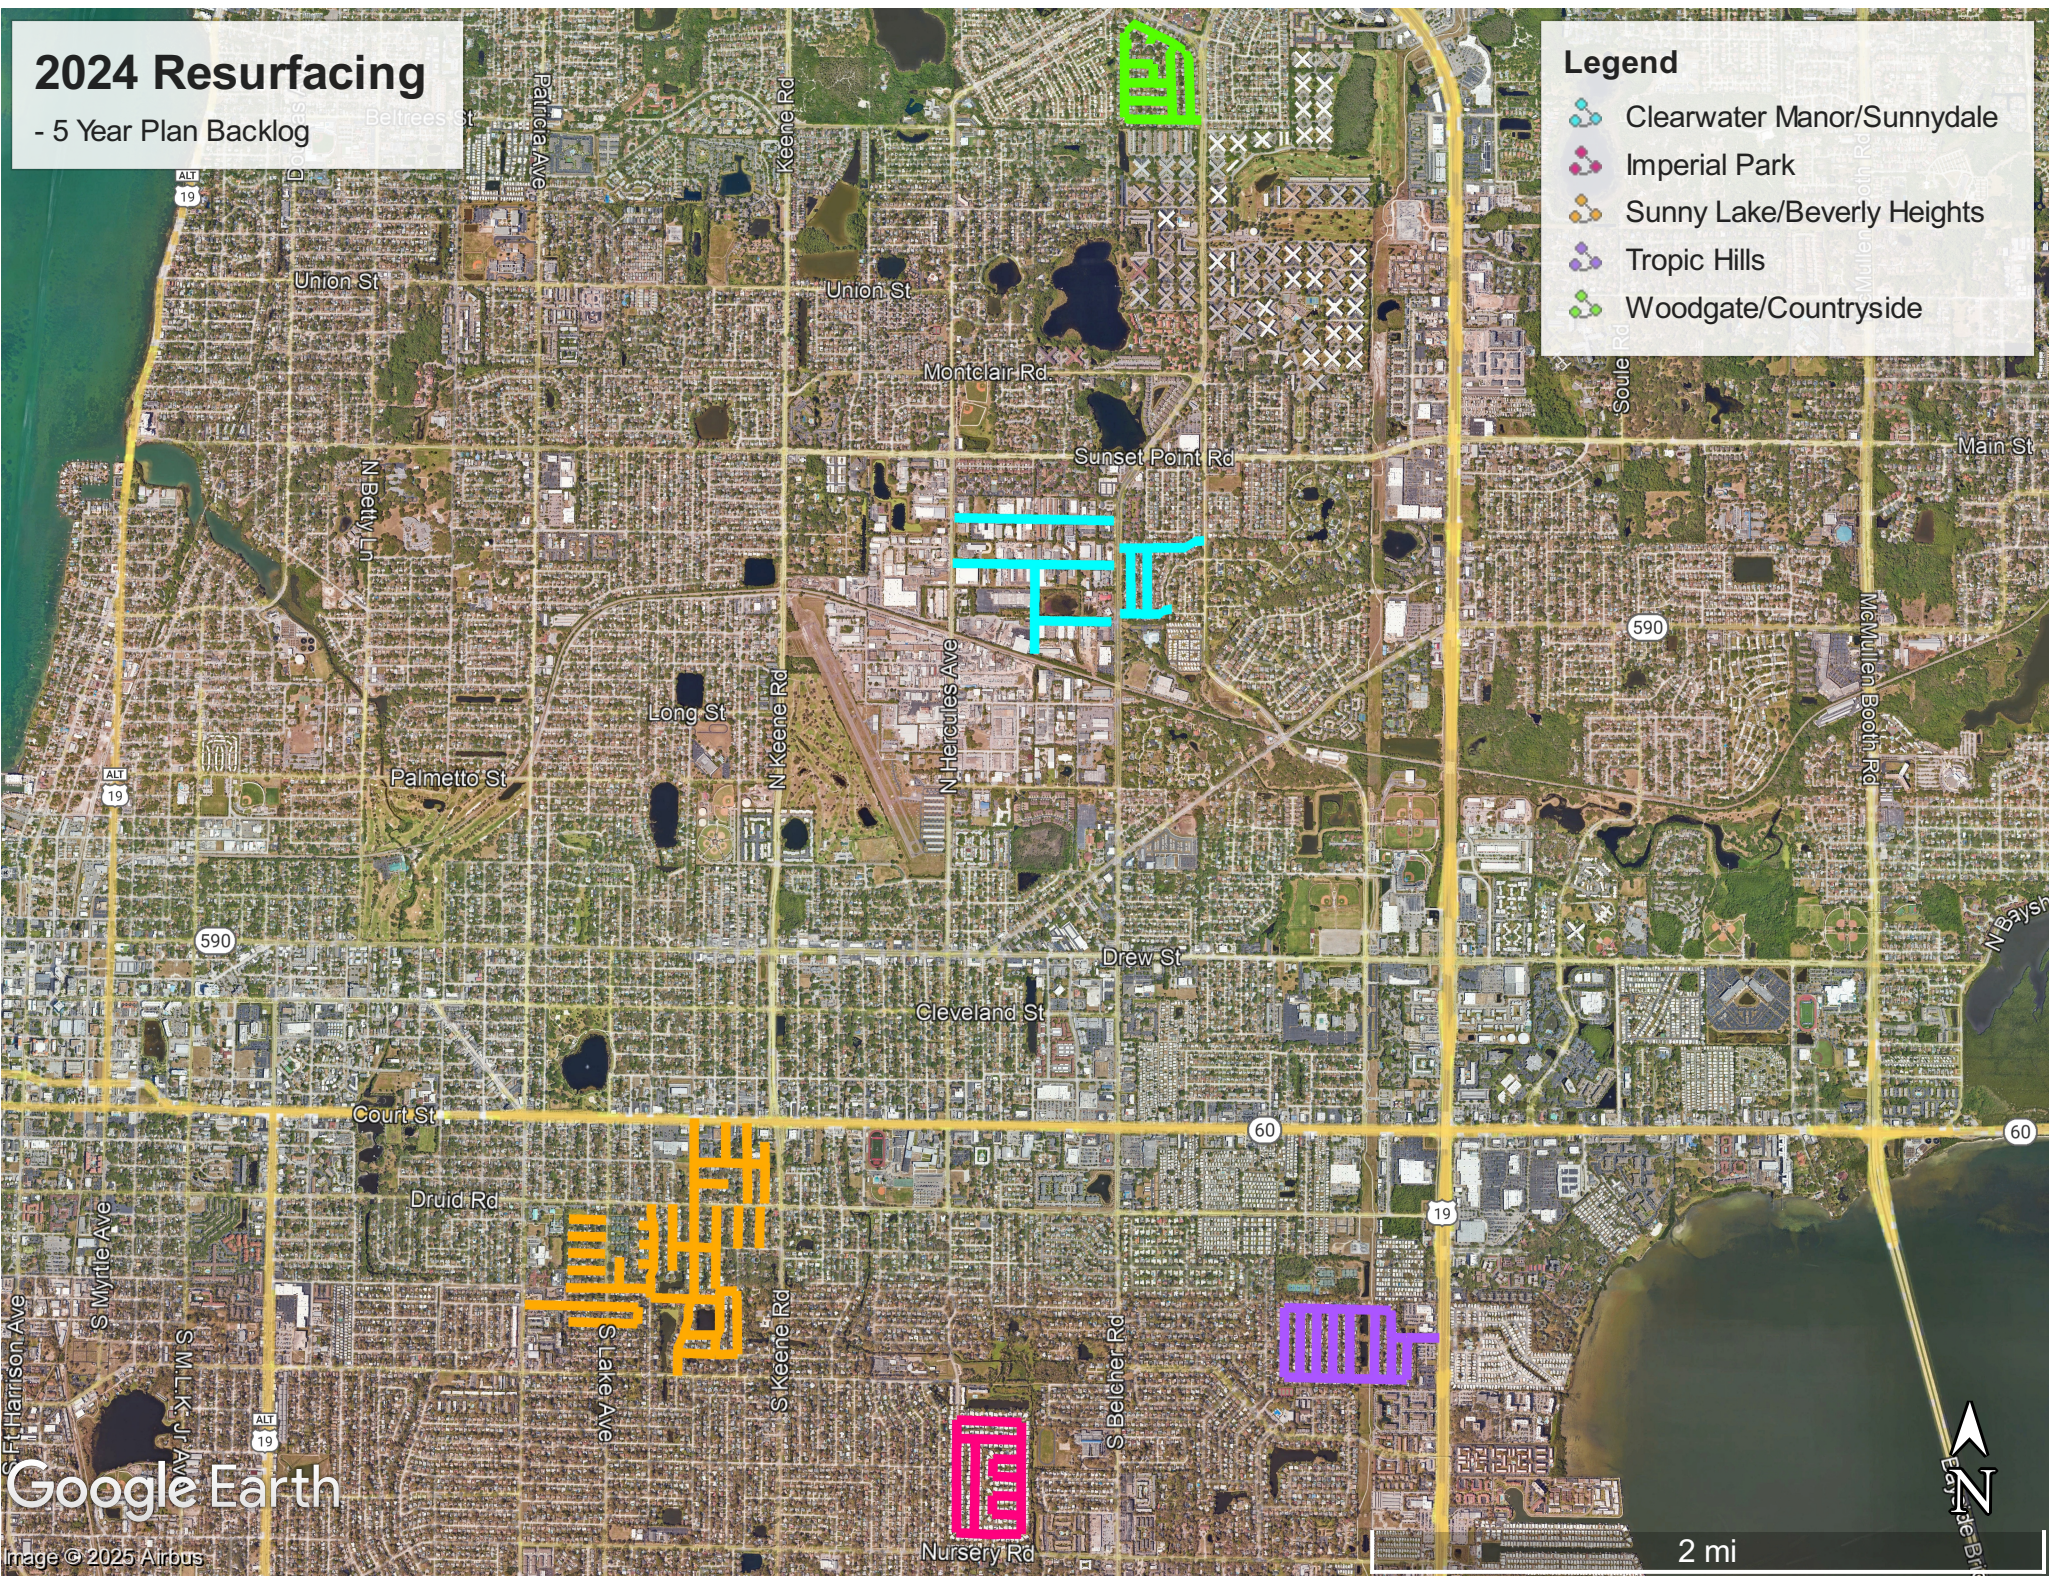

# 2024 Resurfacing

- 5 Year Plan Backlog

### Legend

-  Clearwater Manor/Sunnydale
-  Imperial Park
-  Sunny Lake/Beverly Heights
-  Tropic Hills
-  Woodgate/Countryside

Google Earth

Image © 2025 Airbus

2 mi