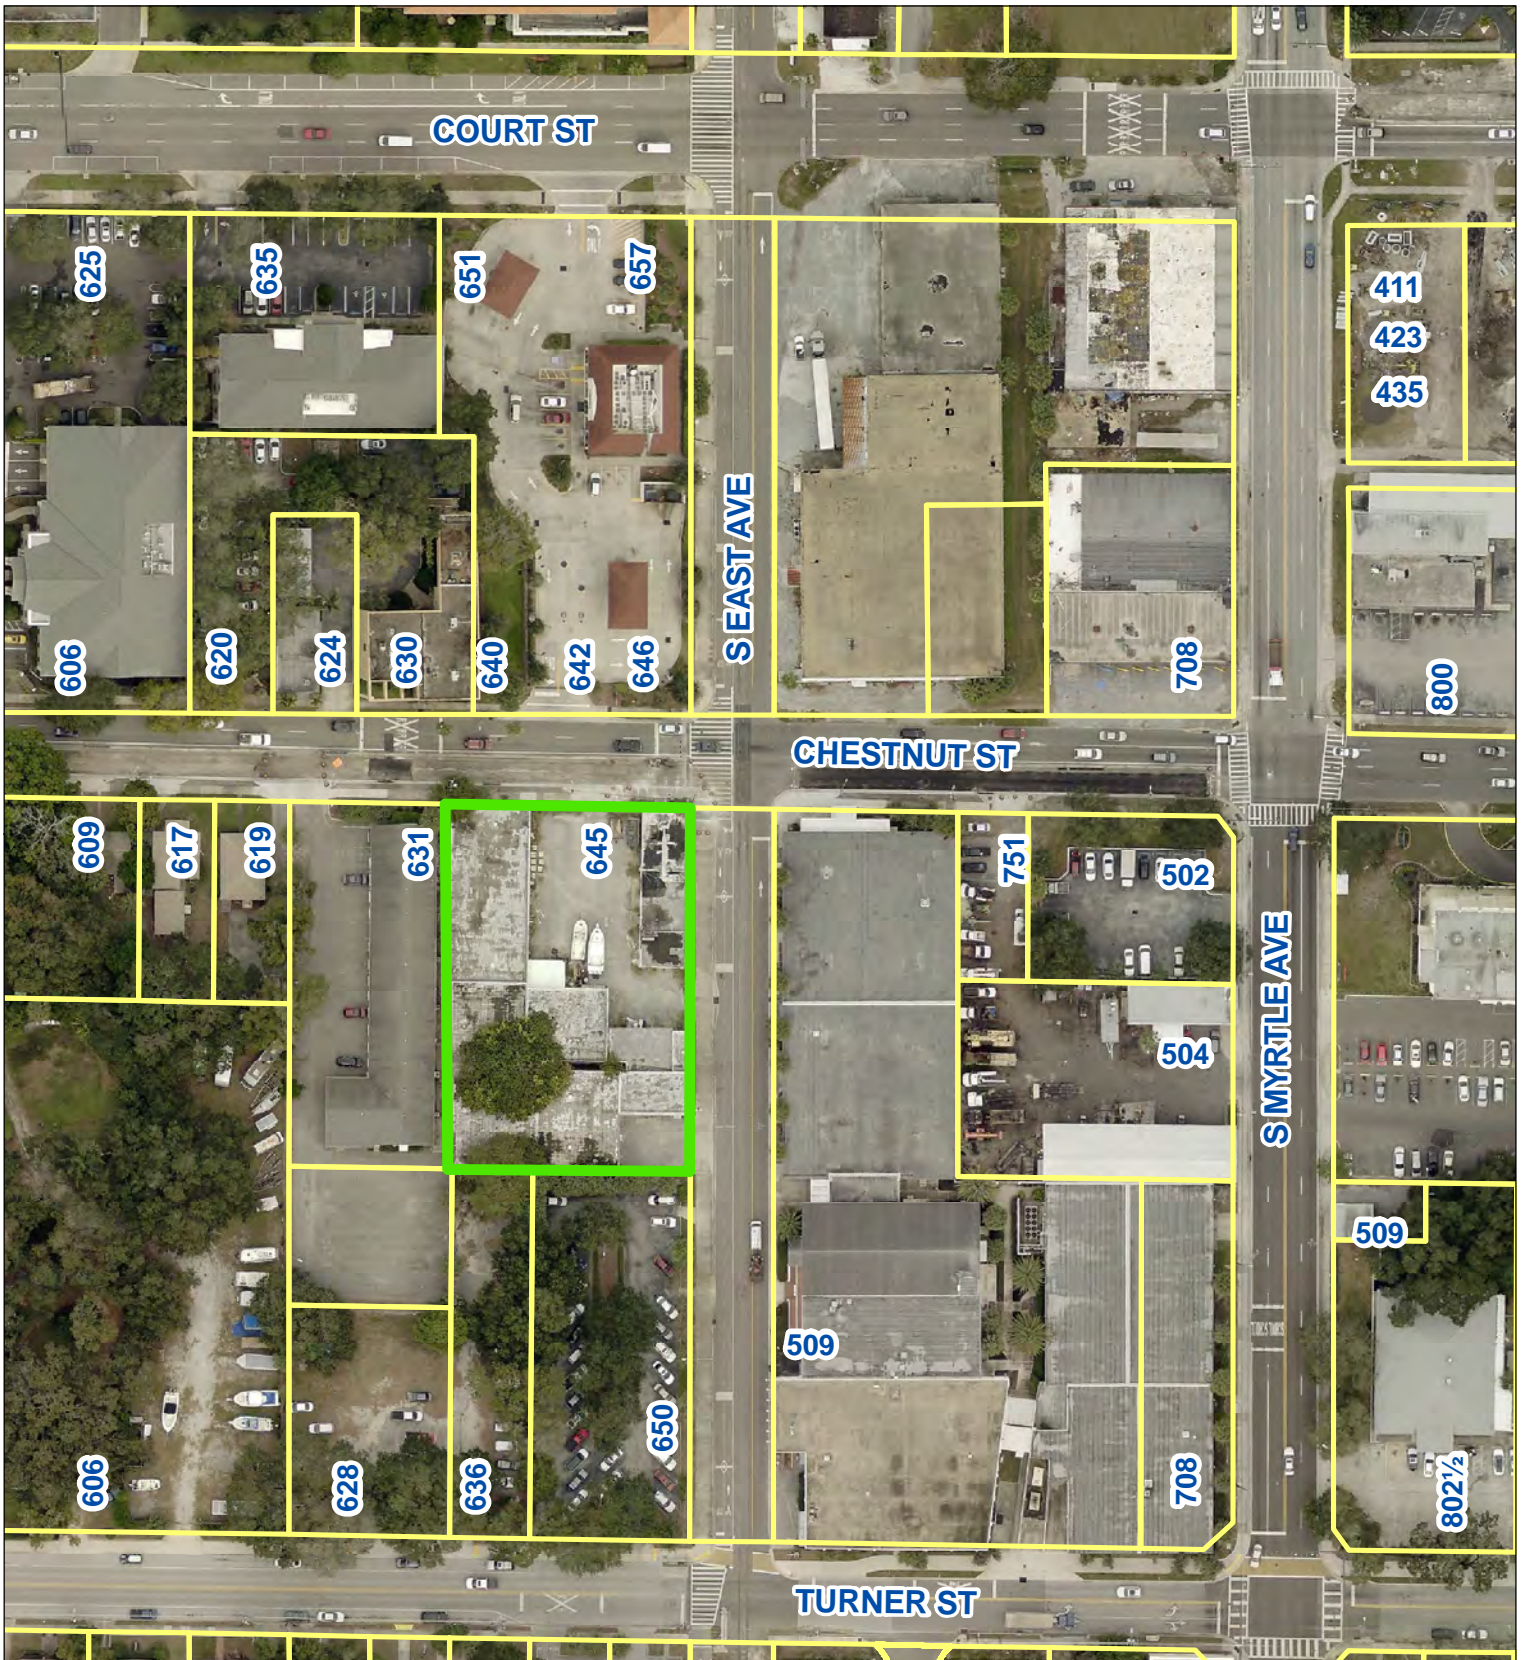

Location Map

Prepared by:
 Engineering Department
 Geographic Technology Division
 100 S. Myrtle Ave, Clearwater, FL 33756
 Ph: (727)562-4750, Fax: (727)526-4755
 www.MyClearwater.com

645 Chestnut Str
 15-29-15-54450-019-0030

Scale: **N.T.S.**

Map Gen By: **WD**

Reviewed By: **TM**

Date: **9/28/2018**

Grid #: **295B**

S-T-R: **15-29s-15e**