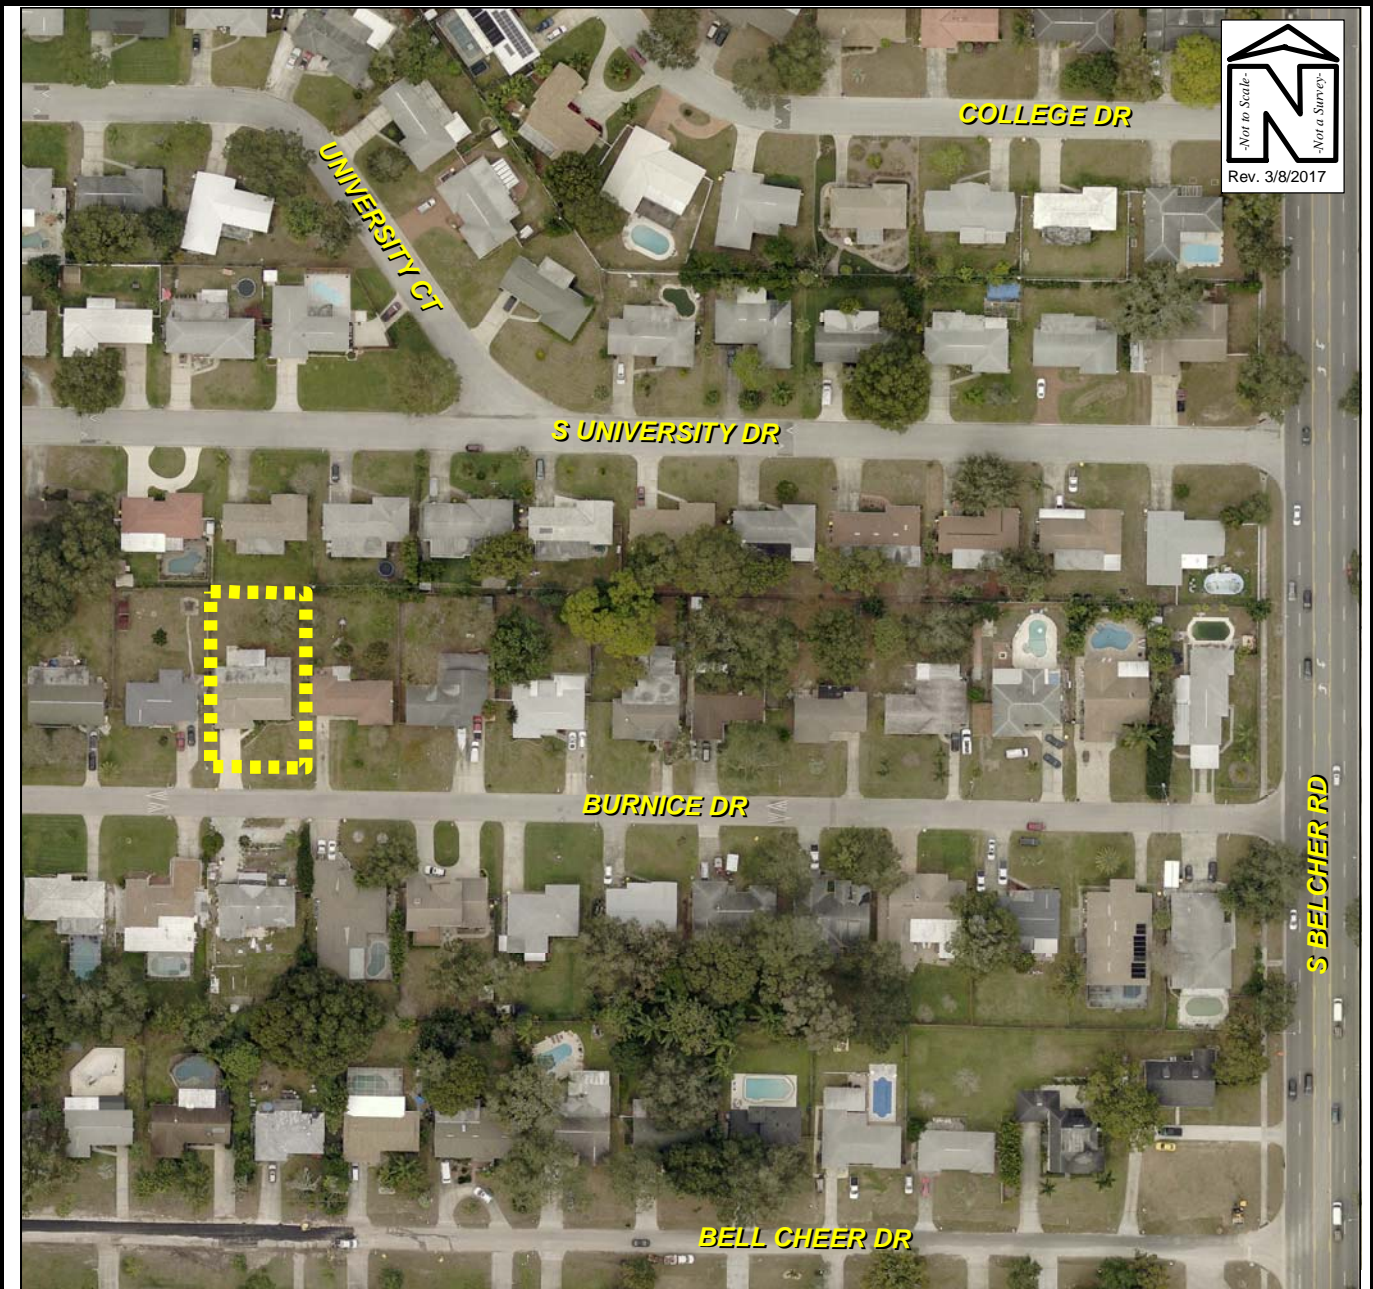

LOCATION MAP

Owner(s): Paige Marie Railey	Case:	ANX2017-03005
Site: 2134 Burnice Drive	Property Size(Acres):	0.24
Land Use	Zoning	PIN:
From : RL	R-3	24-29-15-31050-000-0110
To: RL	LMDR	Atlas Page:
		308B

AERIAL PHOTOGRAPH

Owner(s): Paige Marie Railey	Case:	ANX2017-03005
Site: 2134 Burnice Drive	Property Size(Acres):	0.24
	ROW (Acres):	
Land Use	Zoning	PIN: 24-29-15-31050-000-0110
From : RL	R-3	
To: RL	LMDR	Atlas Page: 308B

EXISTING SURROUNDING USES MAP

Owner(s): Paige Marie Railey	Case:	ANX2017-03005
Site: 2134 Burnice Drive	Property Size(Acres):	0.24
	ROW (Acres):	
Land Use	Zoning	PIN: 24-29-15-31050-000-0110
From : RL	R-3	
To: RL	LMDR	Atlas Page: 308B

View looking north at the subject property, 2134 Burnice Drive

East of the subject property

West of the subject property

Across the street, to the south of the subject property

View looking westerly along Burnice Drive