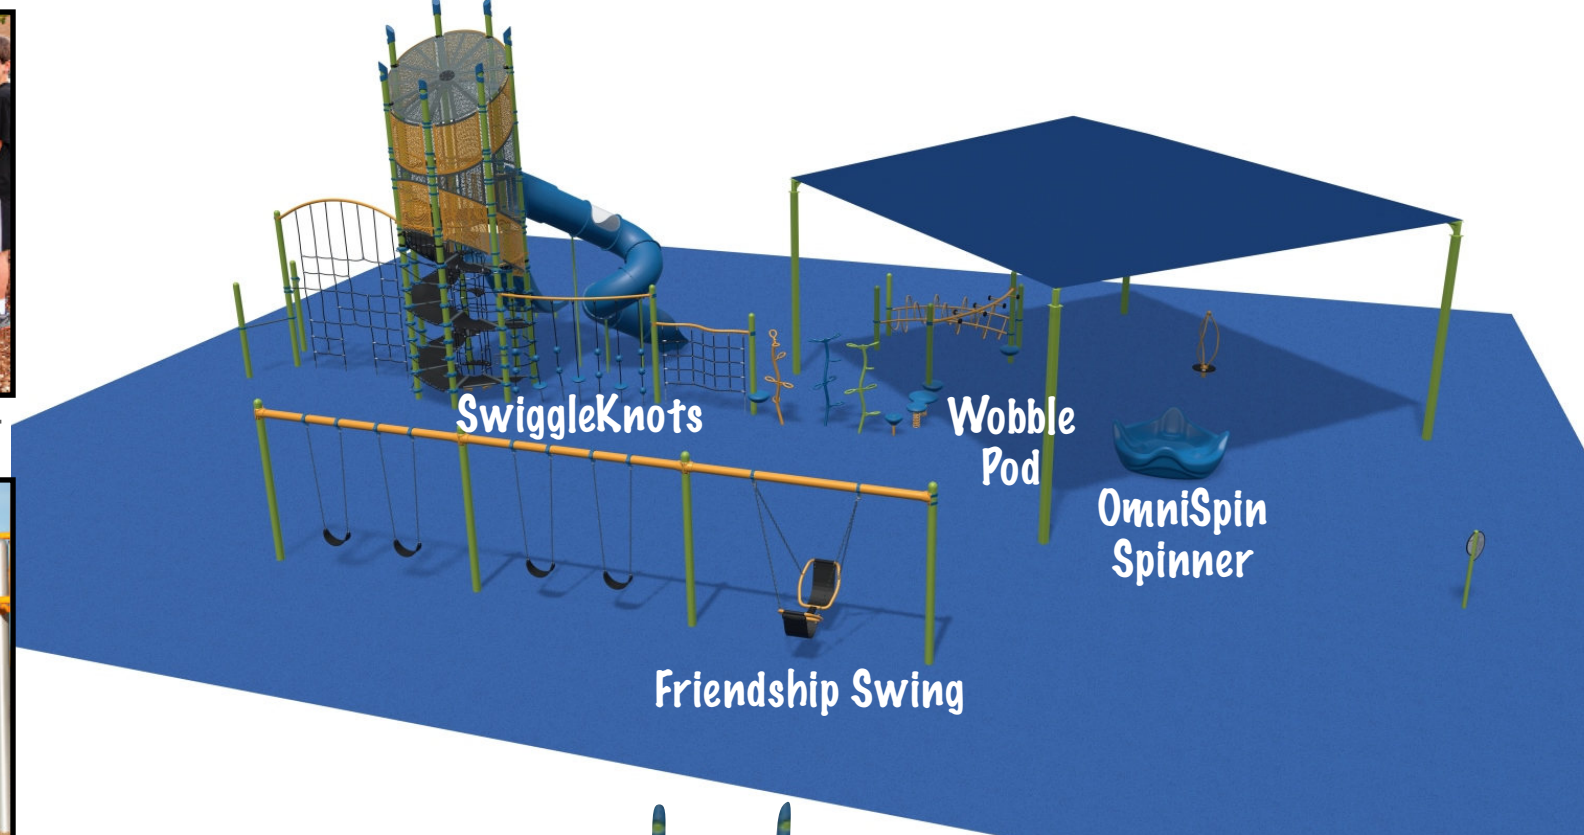

COMPONENTS

RingTangle Climber

Fish Net Climber

Wobble Pod

OmniSpin Spinner

Curva Spinner

LolliLadder

Super Netplex Tower

SwiggleKnots

SwiggleKnots

Wobble Pod

OmniSpin Spinner

Friendship Swing

Ages 5-12

Super NetPlex Tower

Custom Cornstalk Climbers

LolliLadder

Fish Net Climber

Portal Climber

Turbo Twister Slide

Double Swoosh Slide

RingTangle Climber

Curva Spinner