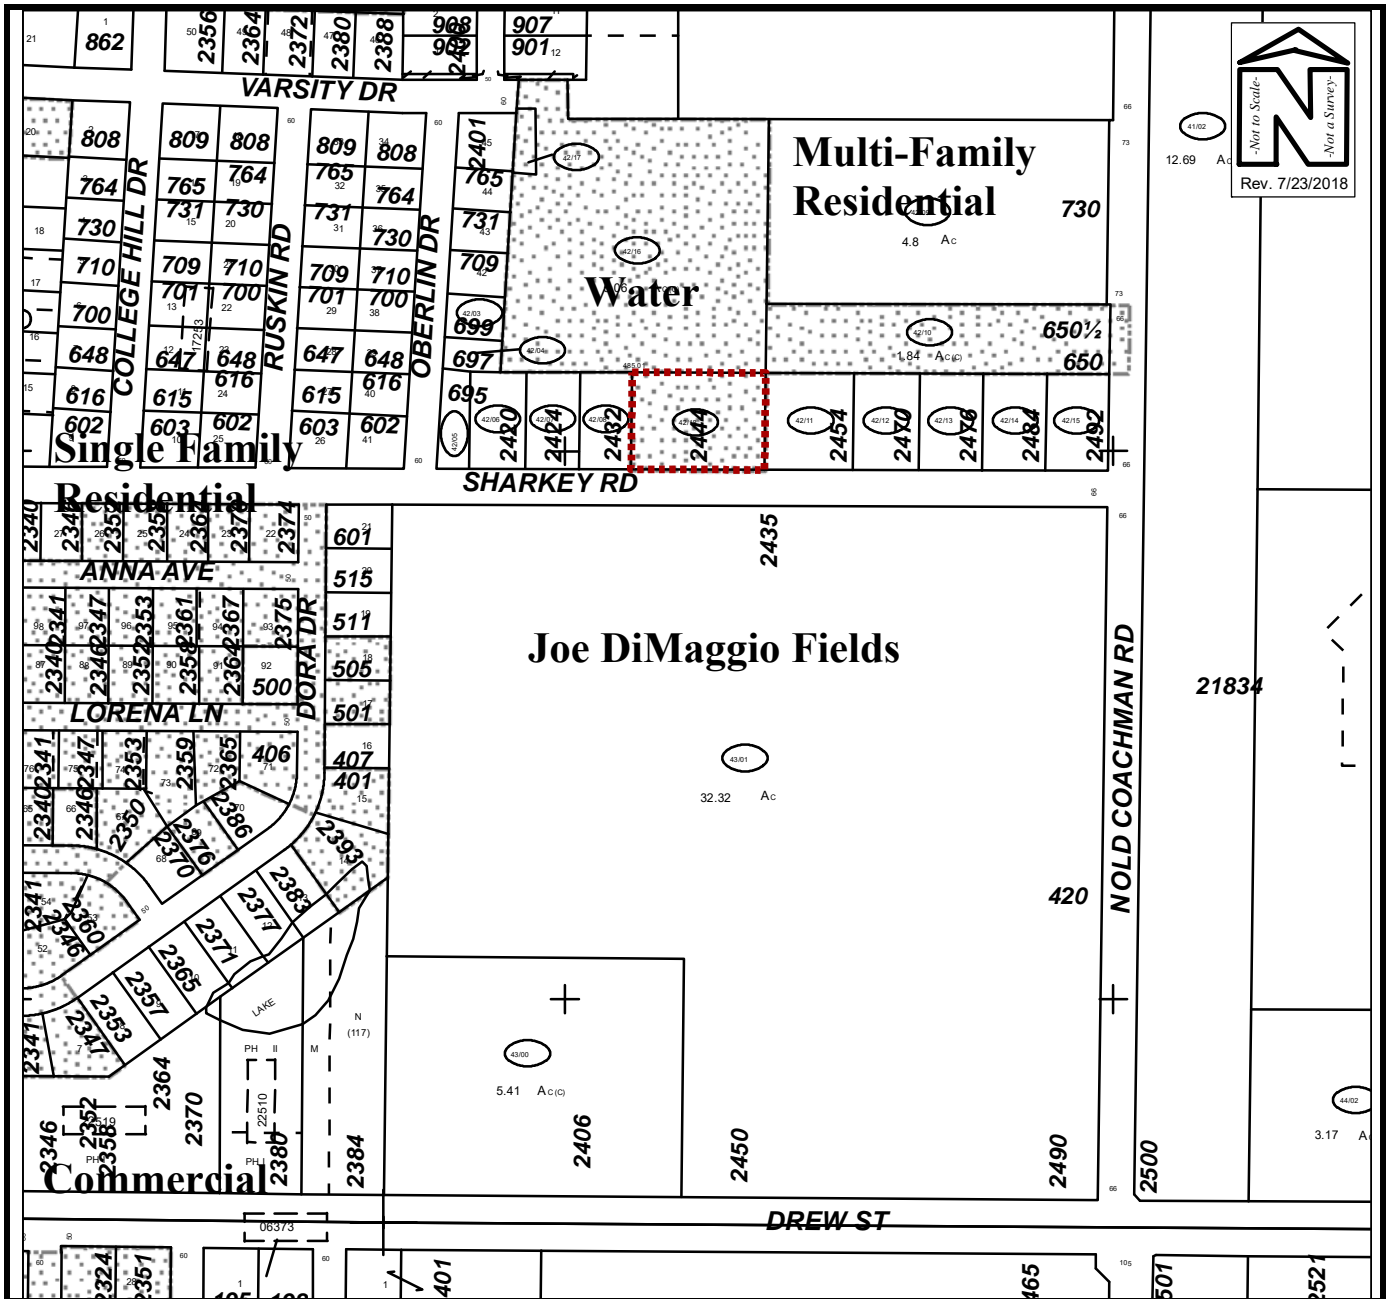

LOCATION MAP

Owner(s): Sharkey 18 Land Trust	Case:	ANX2018-07012
Site: 2444 Sharkey Road	Property Size(Acres):	0.990
	ROW (Acres):	
Land Use	Zoning	
From : Residential Medium (RM)	A-E Agricultural Estate Residential	PIN: 07-29-16-00000-420-1800
To: Residential Medium (RM)	Medium Density Residential (MDR)	Atlas Page: 281B

AERIAL PHOTOGRAPH

Owner(s): Sharkey 18 Land Trust	Case:	ANX2018-07012
Site: 2444 Sharkey Road	Property Size(Acres):	0.990
	ROW (Acres):	
Land Use	Zoning	
From : Residential Medium (RM)	A-E Agricultural Estate Residential	PIN: 07-29-16-00000-420-1800
To: Residential Medium (RM)	Medium Density Residential (MDR)	Atlas Page: 281B

EXISTING SURROUNDING USES MAP

Owner(s): Sharkey 18 Land Trust	Case:	ANX2018-07012
Site: 2444 Sharkey Road	Property Size(Acres):	0.990
	ROW (Acres):	
Land Use	Zoning	
From : Residential Medium (RM)	A-E Agricultural Estate Residential	PIN: 07-29-16-00000-420-1800
To: Residential Medium (RM)	Medium Density Residential (MDR)	Atlas Page: 281B

View looking westerly along Sharkey Road

ANX2018-07012
Sharkey 18 Land Trust
2444 Sharkey Road