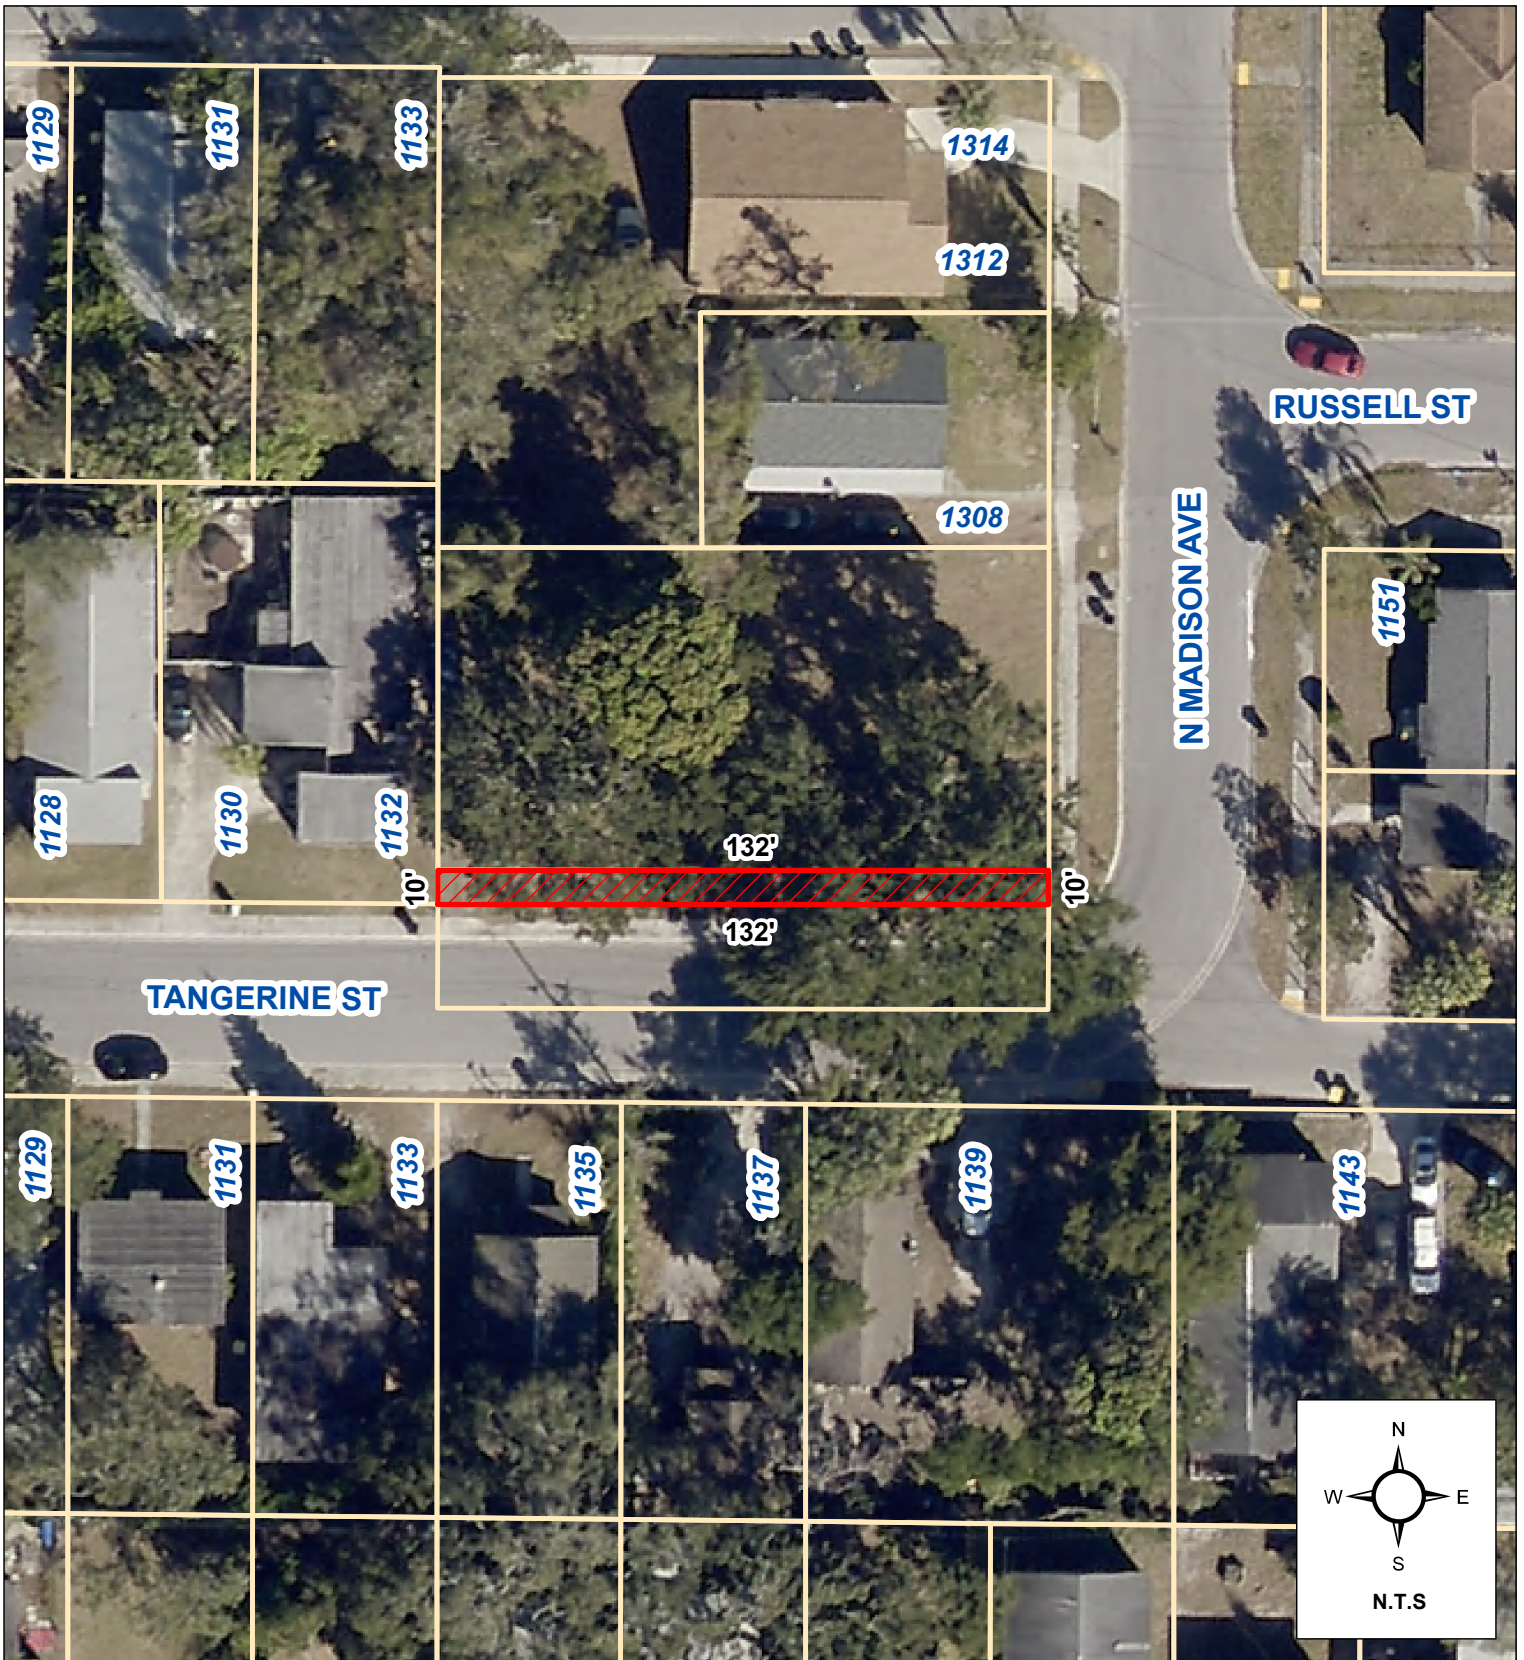

AERIAL MAP

Partial Right of Way Vacation of Tangerine St

 Location of Vacation

Prepared by:
Engineering Department
Geographic Technology Division
100 S. Myrtle Ave, Clearwater, FL 33756
Ph: (727)562-4750, Fax: (727)526-4755
www.MyClearwater.com

Grid #: 269A	S-T-R: 10-29s-15e	Aerial Flown 2019	Map Gen By: KN	Reviewed By: RB	Date: 8/19/2019	Page 1 of 1
--------------	-------------------	-------------------	----------------	-----------------	-----------------	-------------