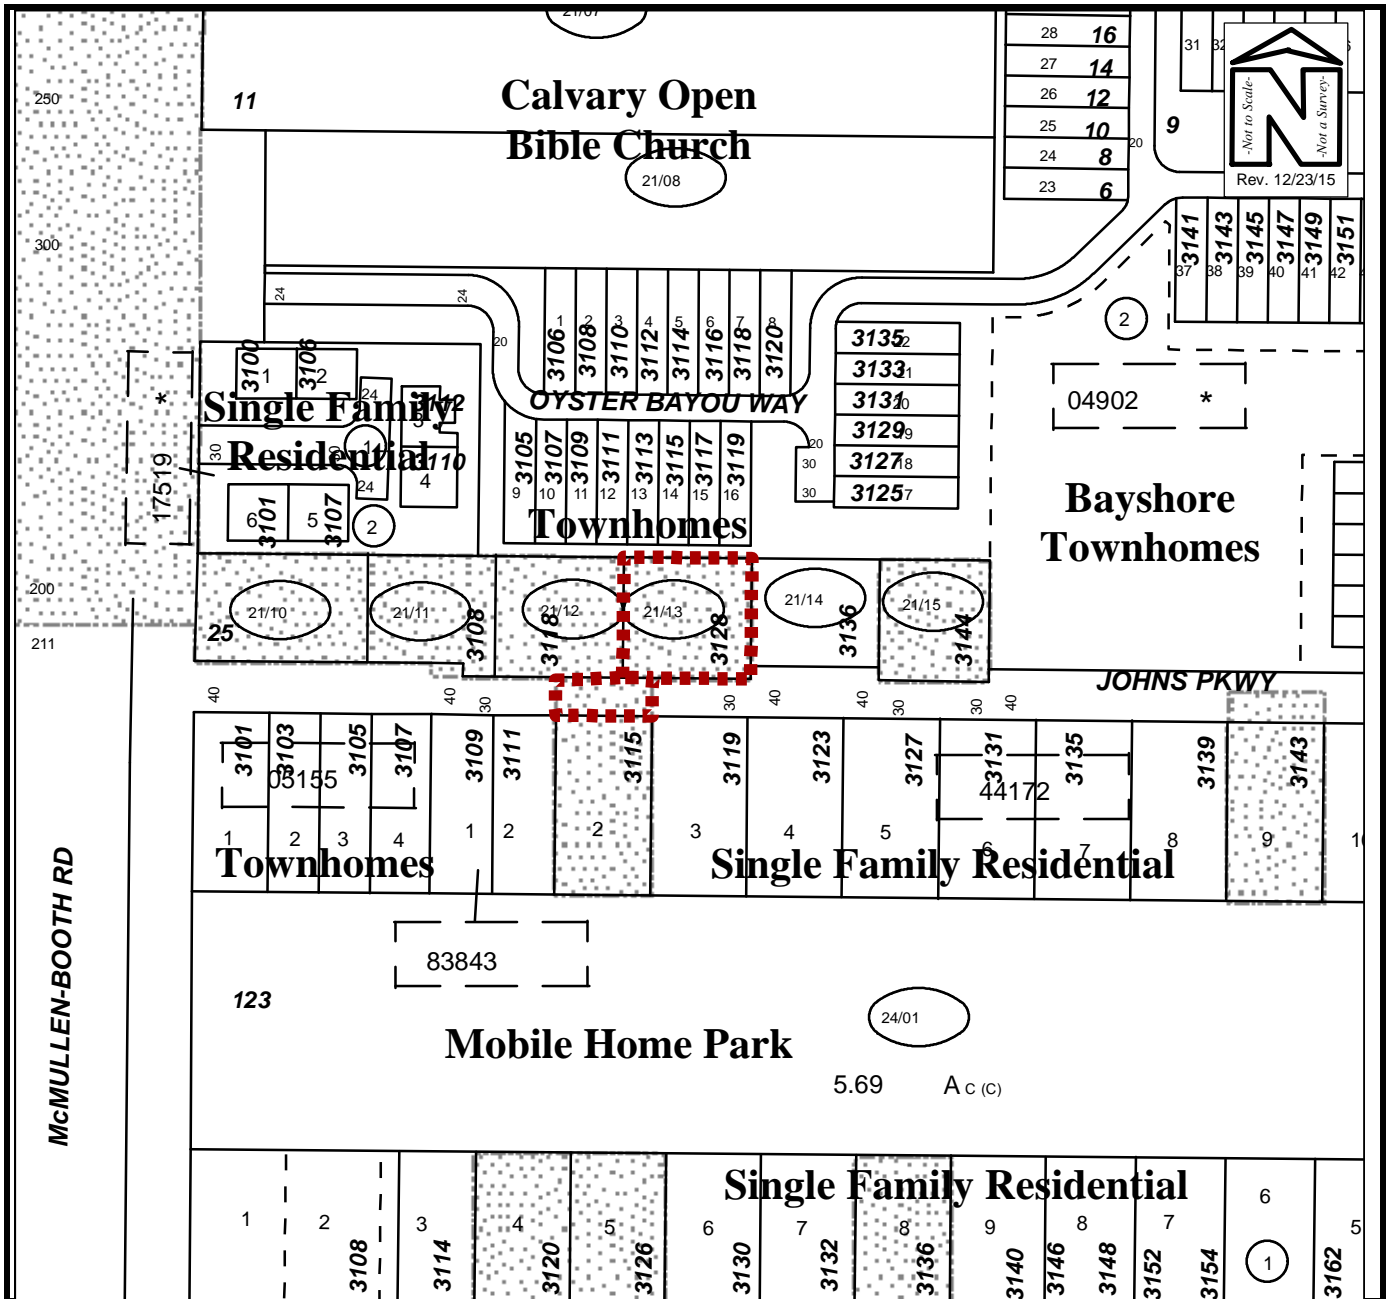

LOCATION MAP

Owner(s):	Saxony Company, Inc.	Case:	ANX2015-10030
Site:	3128 Johns Parkway	Property Size(Acres):	0.216
		ROW (Acres):	0.050
Land Use	Zoning	PIN:	16-29-16-00000-210-1300
From :	RU	R-3	
To:	RU	LMDR	Atlas Page: 292A

AERIAL PHOTOGRAPH

Owner(s): Saxony Company, Inc.	Case:	ANX2015-10030
Site: 3128 Johns Parkway	Property Size(Acres):	0.216
	ROW (Acres):	0.050
Land Use	Zoning	
From : RU	R-3	PIN: 16-29-16-00000-210-1300
To: RU	LMDR	
	Atlas Page:	292A

EXISTING SURROUNDING USES MAP

Owner(s):	Saxony Company, Inc.	Case:	ANX2015-10030
Site:	3128 Johns Parkway	Property Size(Acres):	0.216
		ROW (Acres):	0.050
Land Use	Zoning	PIN:	16-29-16-00000-210-1300
From :	RU R-3		
To:	RU LMDR	Atlas Page:	292A

View looking north at the subject property, 3128 Johns Parkway

Across the street, south of the subject property

East of the subject property

West of the subject property

View looking easterly along Johns Parkway