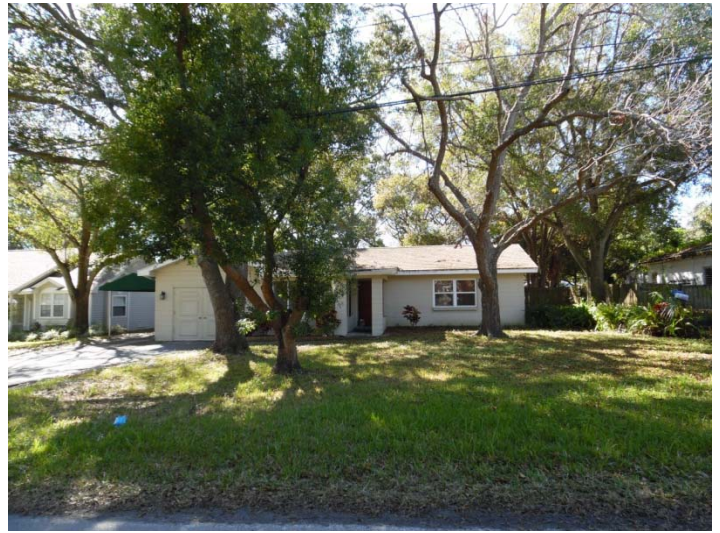

AERIAL PHOTOGRAPH

Owner(s): Saxony Company, Inc.	Case:	ANX2015-10030
Site: 3128 Johns Parkway	Property Size(Acres):	0.216
	ROW (Acres):	0.050
Land Use	Zoning	
From : RU	R-3	PIN: 16-29-16-00000-210-1300
To: RU	LMDR	
	Atlas Page:	292A

View looking north at the subject property, 3128 Johns Parkway

Across the street, south of the subject property

East of the subject property

West of the subject property

View looking easterly along Johns Parkway