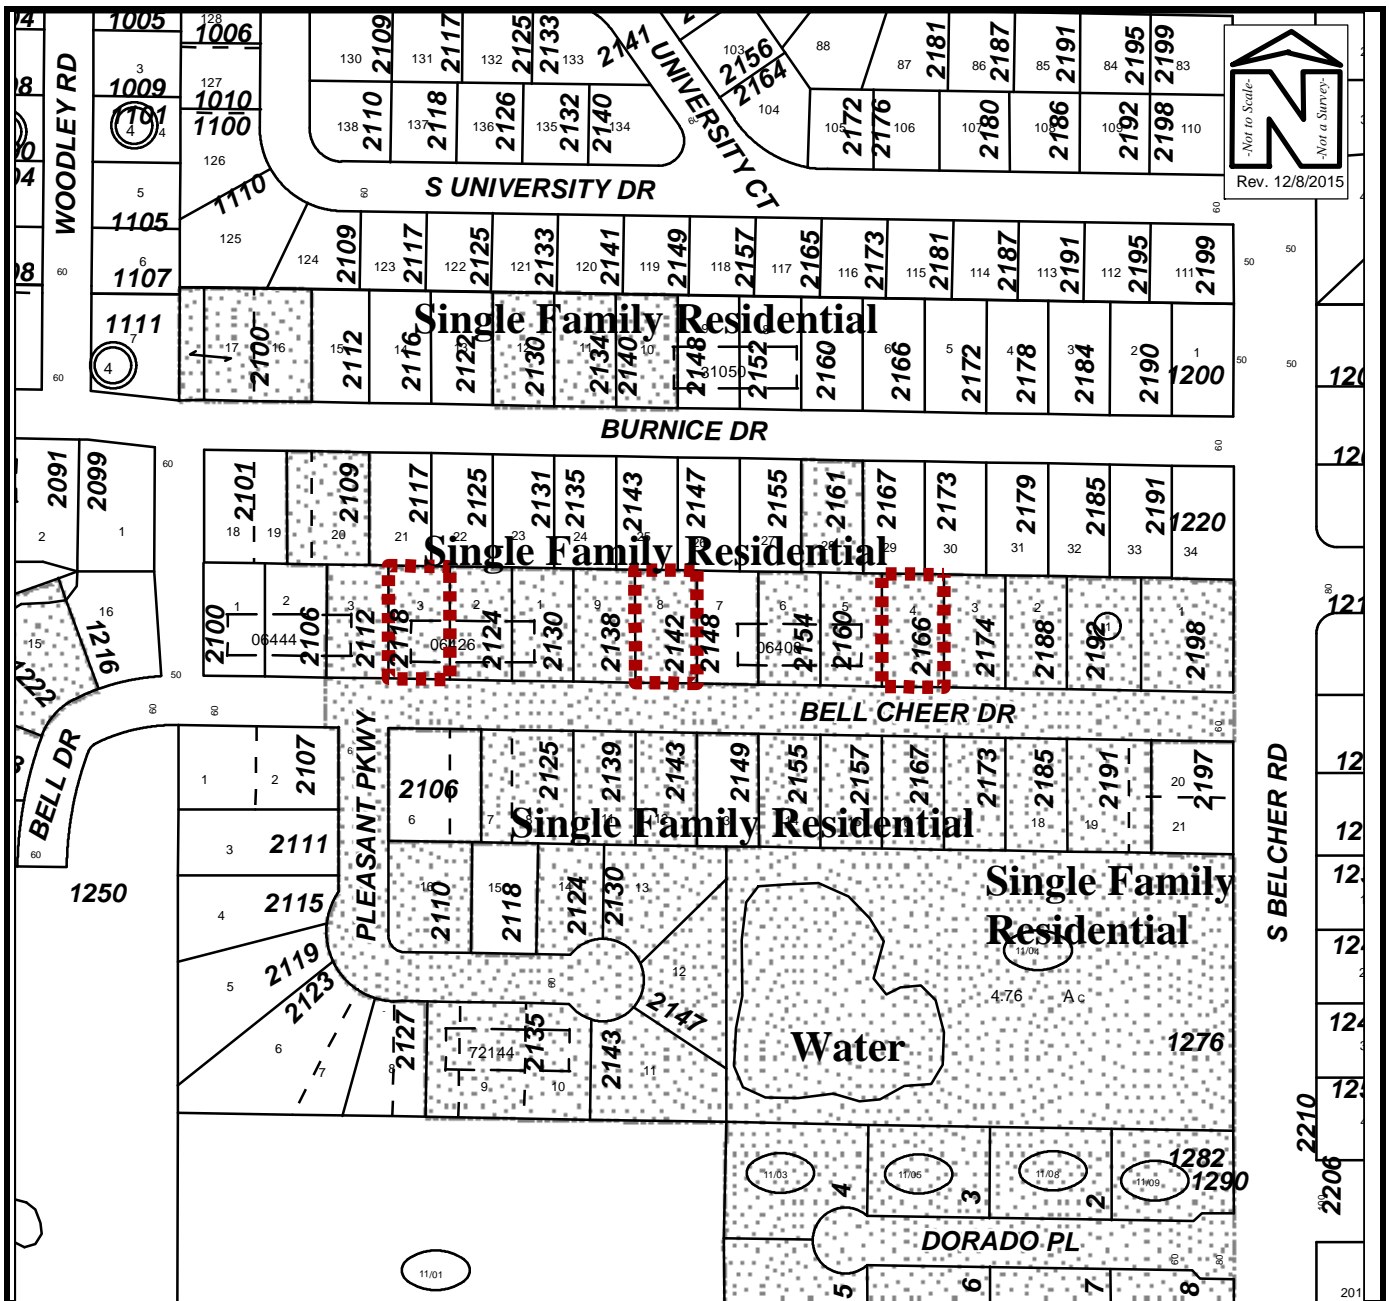

## LOCATION MAP

Owner(s): Multiple Owners	Case:	ANX2015-12034
Site: 2118 Bell Cheer Drive 2142 Bell Cheer Drive 2166 Bell Cheer Drive	Property Size(Acres): ROW (Acres):	0.711 N/A
Land Use	Zoning	PIN: 24-29-15-06426-000-0030 24-29-15-06408-000-0080 24-29-15-06408-000-0040
From : RL	R-3	
To: RL	LMDR	Atlas Page: 308B

## AERIAL PHOTOGRAPH

Owner(s): Multiple Owners	Case:	ANX2015-12034
Site: 2118 Bell Cheer Drive 2142 Bell Cheer Drive 2166 Bell Cheer Drive	Property Size(Acres):	0.711
	ROW (Acres):	N/A
Land Use	Zoning	PIN: 24-29-15-06426-000-0030 24-29-15-06408-000-0080 24-29-15-06408-000-0040
From : RL	R-3	
To: RL	LMDR	Atlas Page: 308B

## EXISTING SURROUNDING USES MAP

Owner(s): Multiple Owners	Case:	ANX2015-12034
Site: 2118 Bell Cheer Drive 2142 Bell Cheer Drive 2166 Bell Cheer Drive	Property Size(Acres):	0.711
	ROW (Acres):	N/A
Land Use	Zoning	PIN: 24-29-15-06426-000-0030 24-29-15-06408-000-0080 24-29-15-06408-000-0040
From : RL	R-3	
To: RL	LMDR	Atlas Page: 308B

View looking north at the subject property, 2118 Bell Cheer Drive

East of the subject property

West of the subject property

Across the street, to the south of the subject property

View looking easterly along Bell Cheer Drive