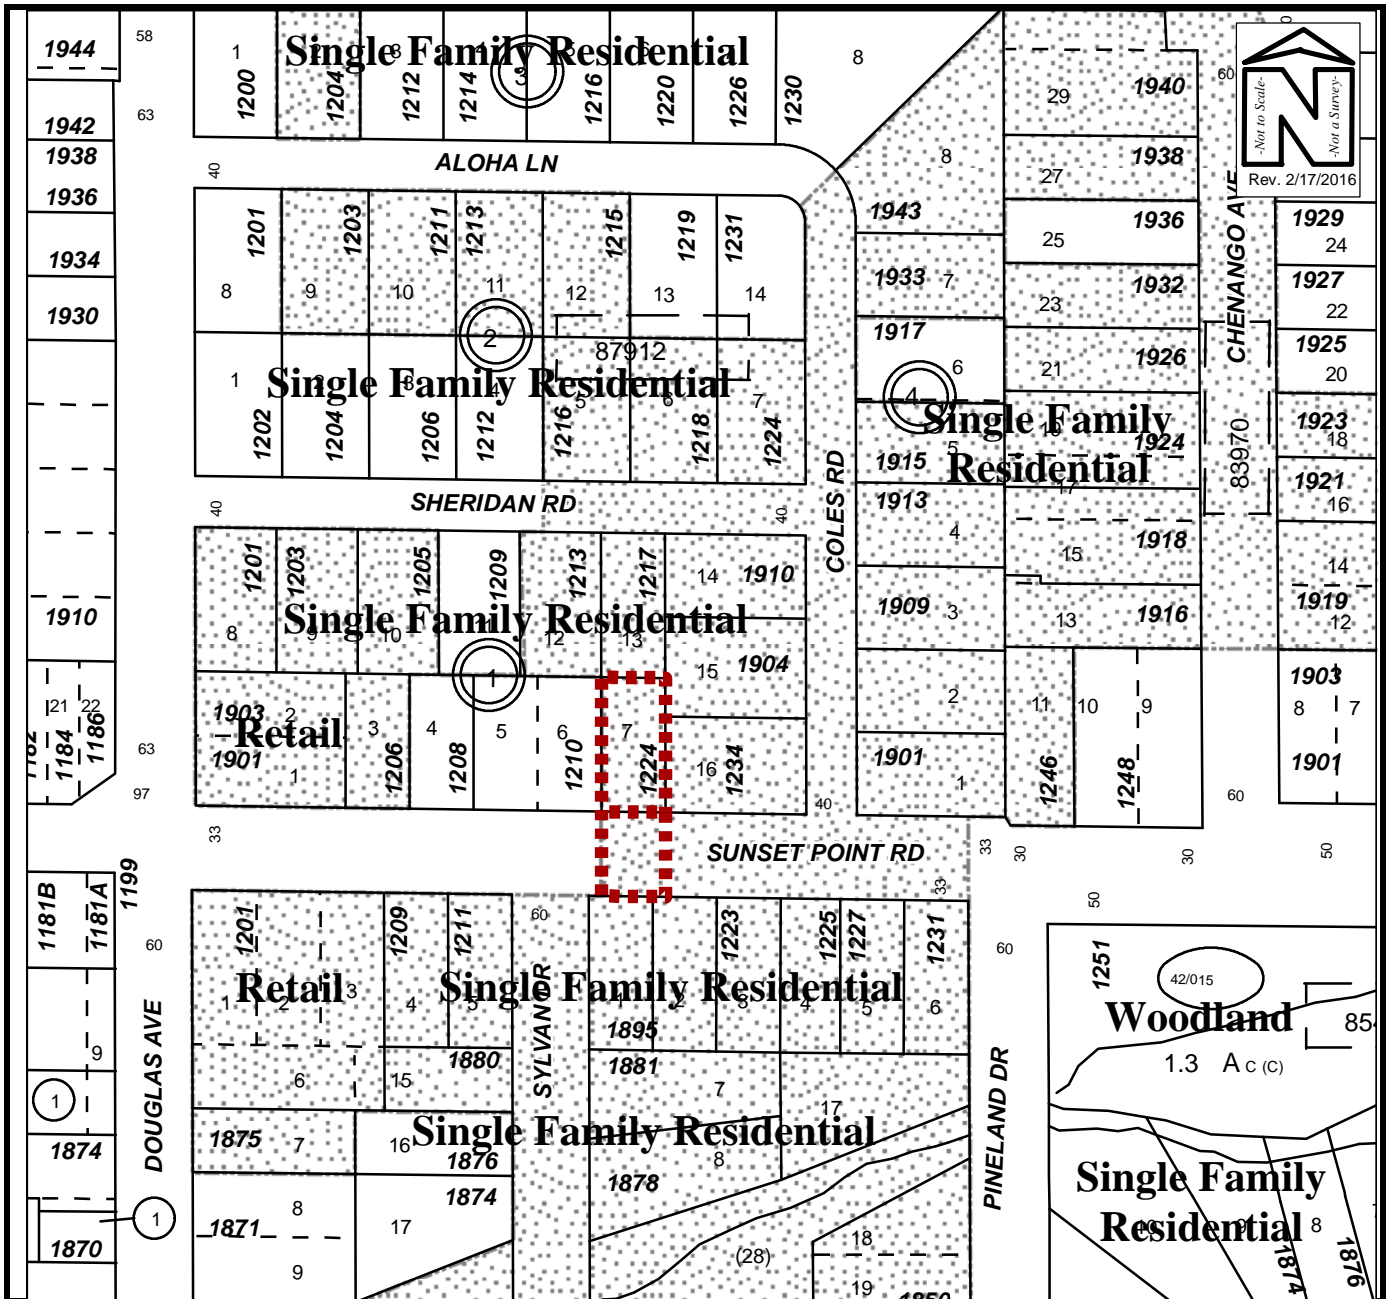

LOCATION MAP

Owner(s): Barnes Family Trust	Case:	ATA2016-02003
Site: 1224 Sunset Point Road	Property Size(Acres):	0.121
	ROW (Acres):	0.075
Land Use	Zoning	PIN: 03-29-15-87912-001-0070
From : RU	R-4	
To: RU	LMDR	

AERIAL PHOTOGRAPH

Owner(s): Barnes Family Trust	Case:	ATA2016-02003
Site: 1224 Sunset Point Road	Property Size(Acres):	0.121
	ROW (Acres):	0.075
Land Use	Zoning	PIN: 03-29-15-87912-001-0070
From : RU	R-4	
To: RU	LMDR	Atlas Page: 251B

EXISTING SURROUNDING USES MAP

Owner(s): Barnes Family Trust	Case:	ATA2016-02003
Site: 1224 Sunset Point Road	Property Size(Acres):	0.121
	ROW (Acres):	0.075
Land Use	Zoning	
From : RU	R-4	PIN: 03-29-15-87912-001-0070
To: RU	LMDR	
	Atlas Page:	251B

View looking north at the subject property, 1224 Sunset Point Road

Across the street, south of the subject property

East of the subject property

West of the subject property

View looking easterly along Sunset Point Road