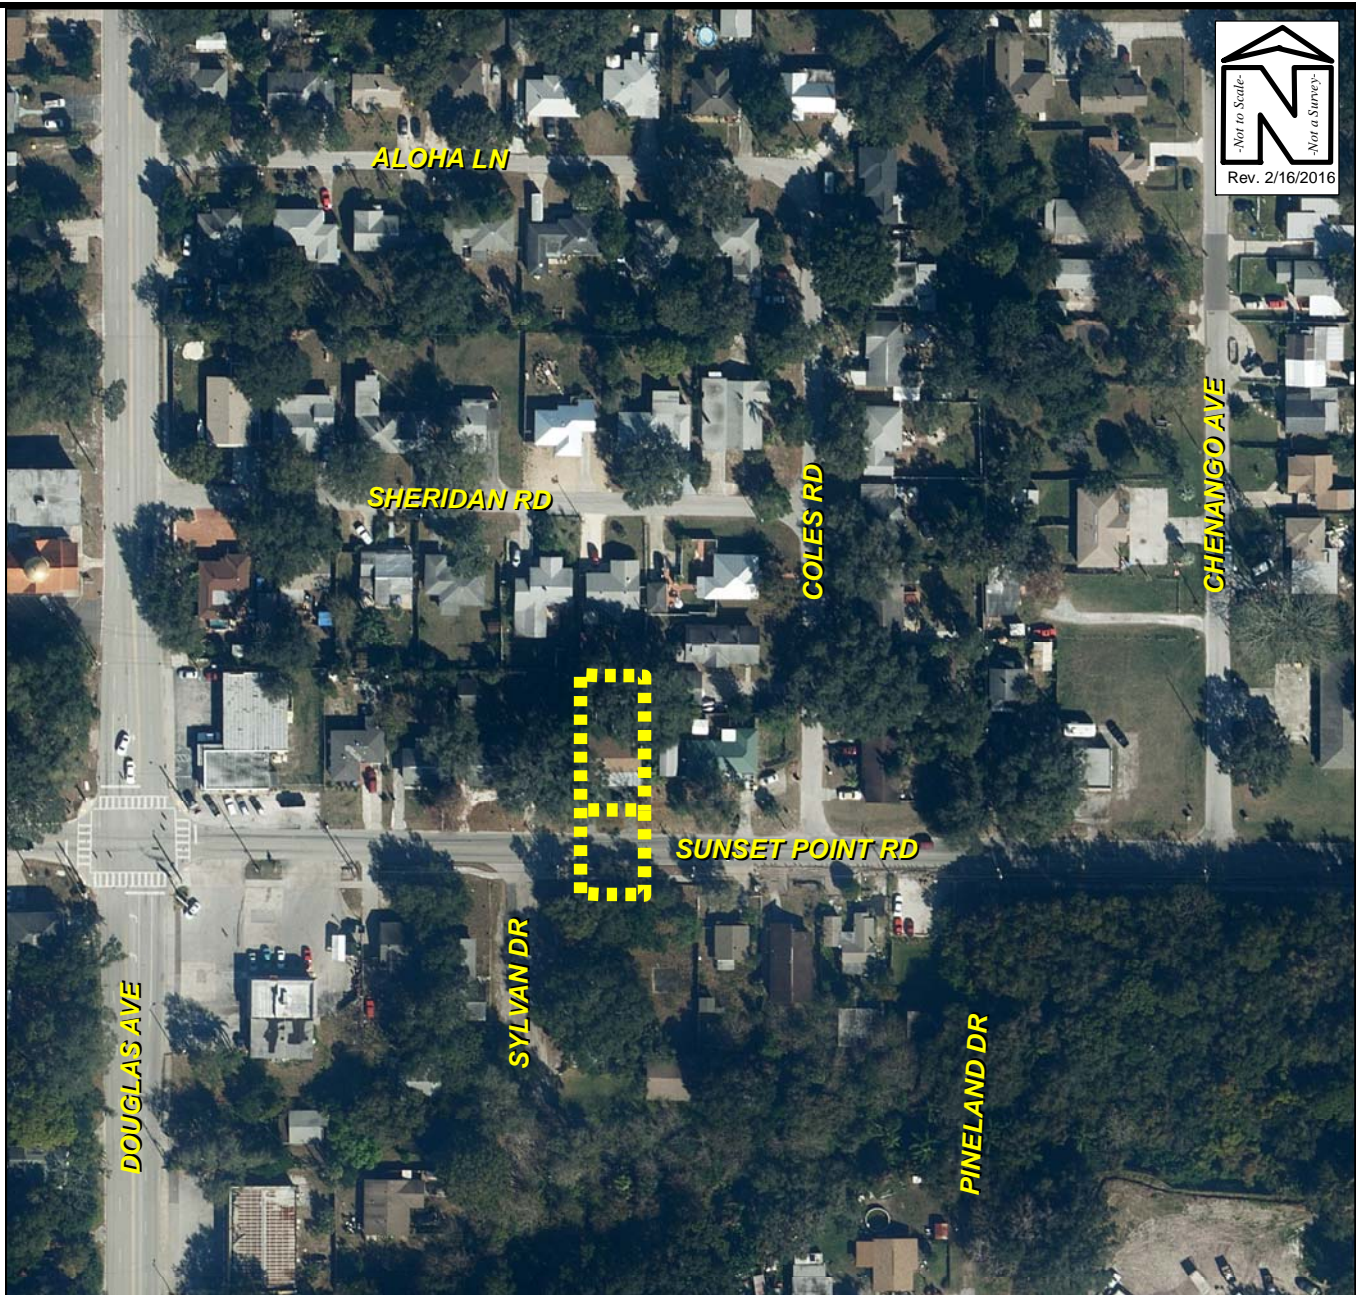

LOCATION MAP

Owner(s): Barnes Family Trust	Case:	ATA2016-02003
Site: 1224 Sunset Point Road	Property Size(Acres):	0.121
	ROW (Acres):	0.075
Land Use	Zoning	PIN: 03-29-15-87912-001-0070
From : RU	R-4	
To: RU	LMDR	

AERIAL PHOTOGRAPH

Owner(s): Barnes Family Trust	Case:	ATA2016-02003
Site: 1224 Sunset Point Road	Property Size(Acres):	0.121
	ROW (Acres):	0.075
Land Use	Zoning	PIN: 03-29-15-87912-001-0070
From : RU	R-4	
To: RU	LMDR	Atlas Page: 251B

EXISTING SURROUNDING USES MAP

Owner(s): Barnes Family Trust	Case:	ATA2016-02003
Site: 1224 Sunset Point Road	Property Size(Acres):	0.121
	ROW (Acres):	0.075
Land Use	Zoning	
From : RU	R-4	PIN: 03-29-15-87912-001-0070
To: RU	LMDR	
	Atlas Page:	251B

View looking north at the subject property, 1224 Sunset Point Road

Across the street, south of the subject property

East of the subject property

West of the subject property

View looking easterly along Sunset Point Road