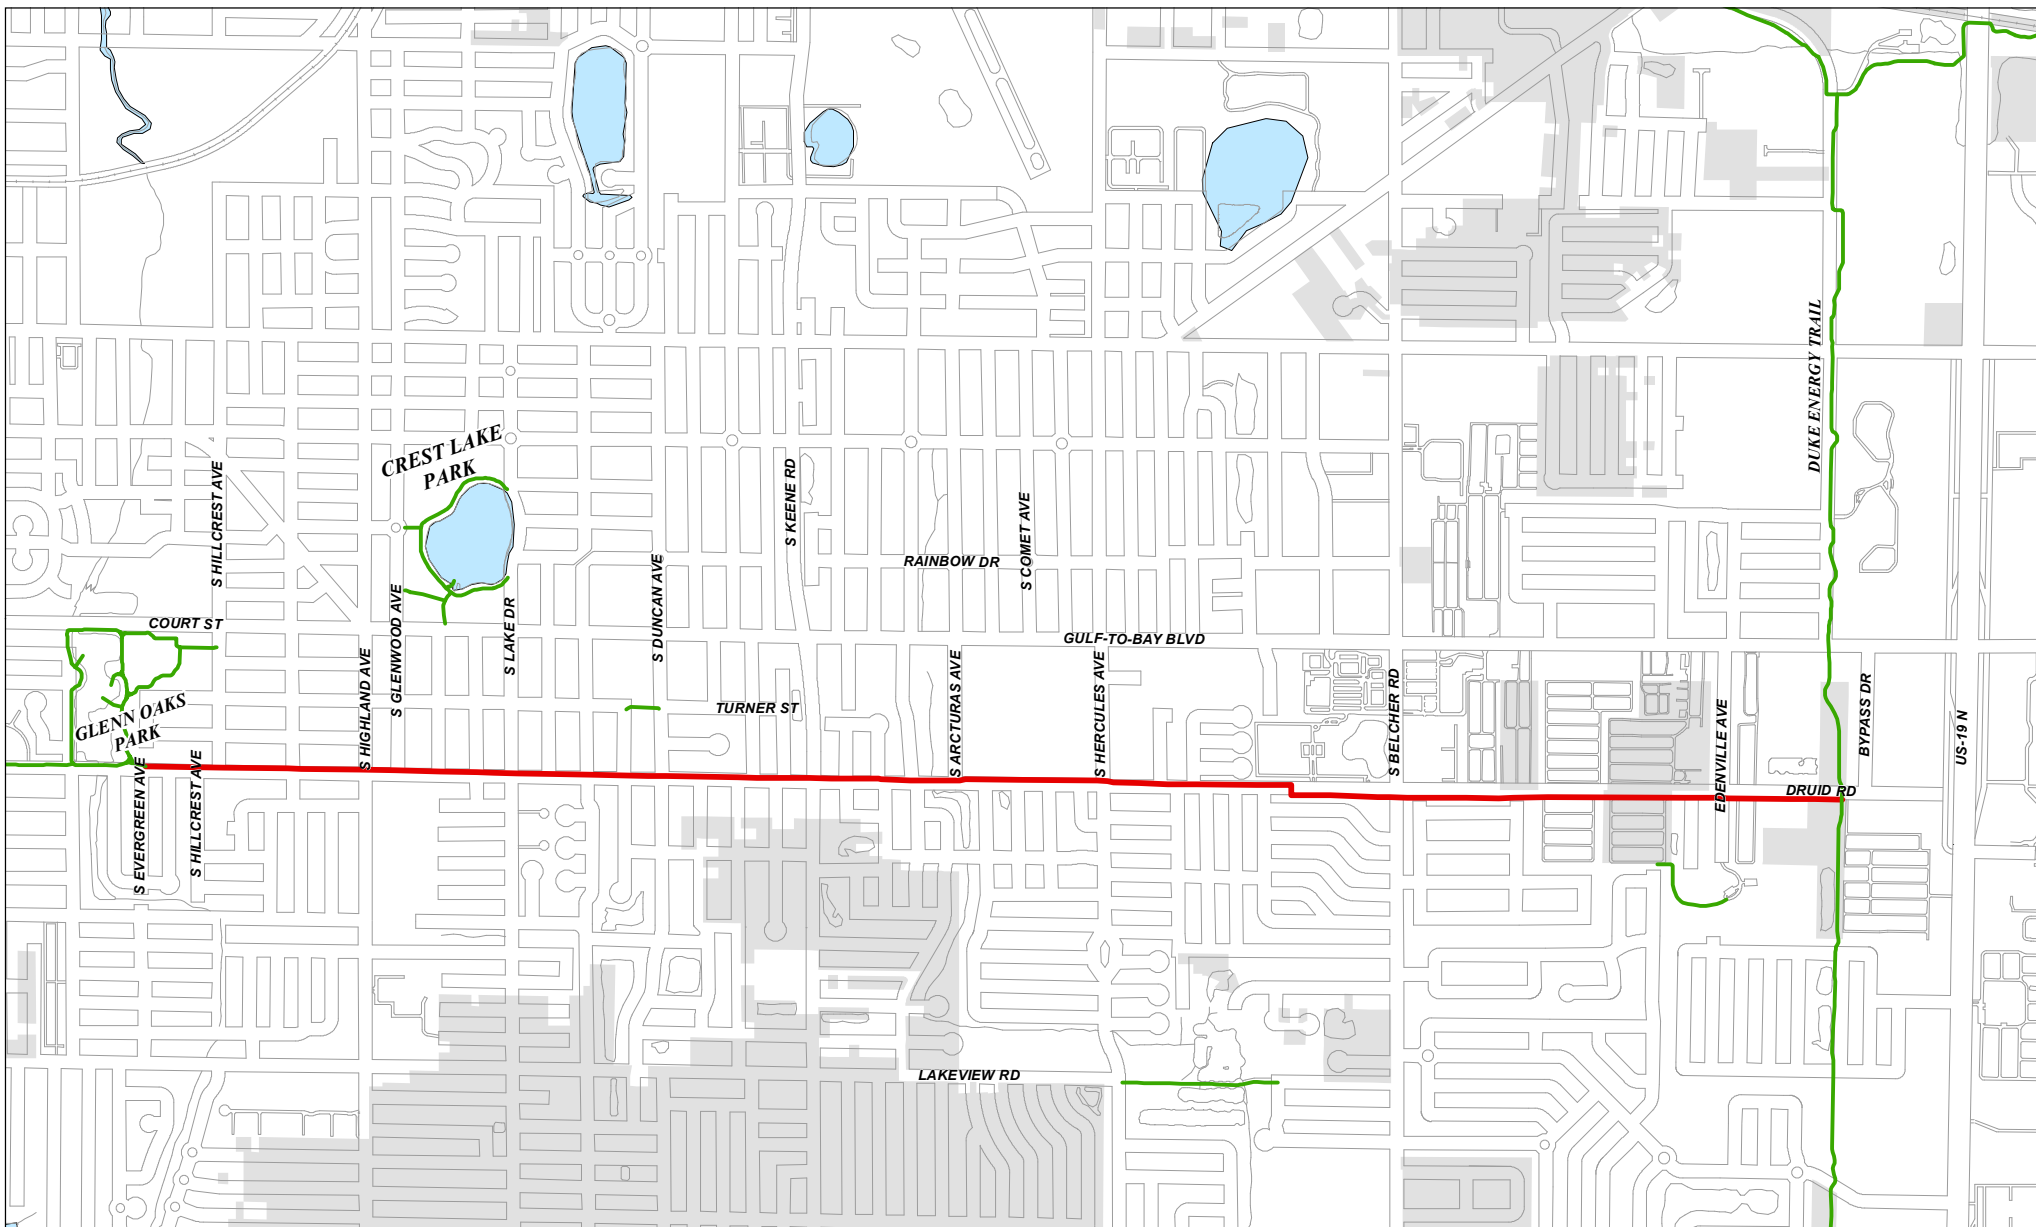

LOCATION MAP

Prepared by:
 Engineering Department
 Geographic Technology Division
 100 S. Myrtle Ave, Clearwater, FL 33756
 Ph: (727)562-4750, Fax: (727)526-4755
 www.MyClearwater.com

DRUID TRAIL

LEGEND

- Druid Trail
- Existing Trail System
- Unincorporated Pinellas County

Scale: N.T.S.

Map Gen By: CRM

Reviewed By: PD

Date: 08/15/2017

Grid #: 296-299

S-T-R: xx-xx-xx