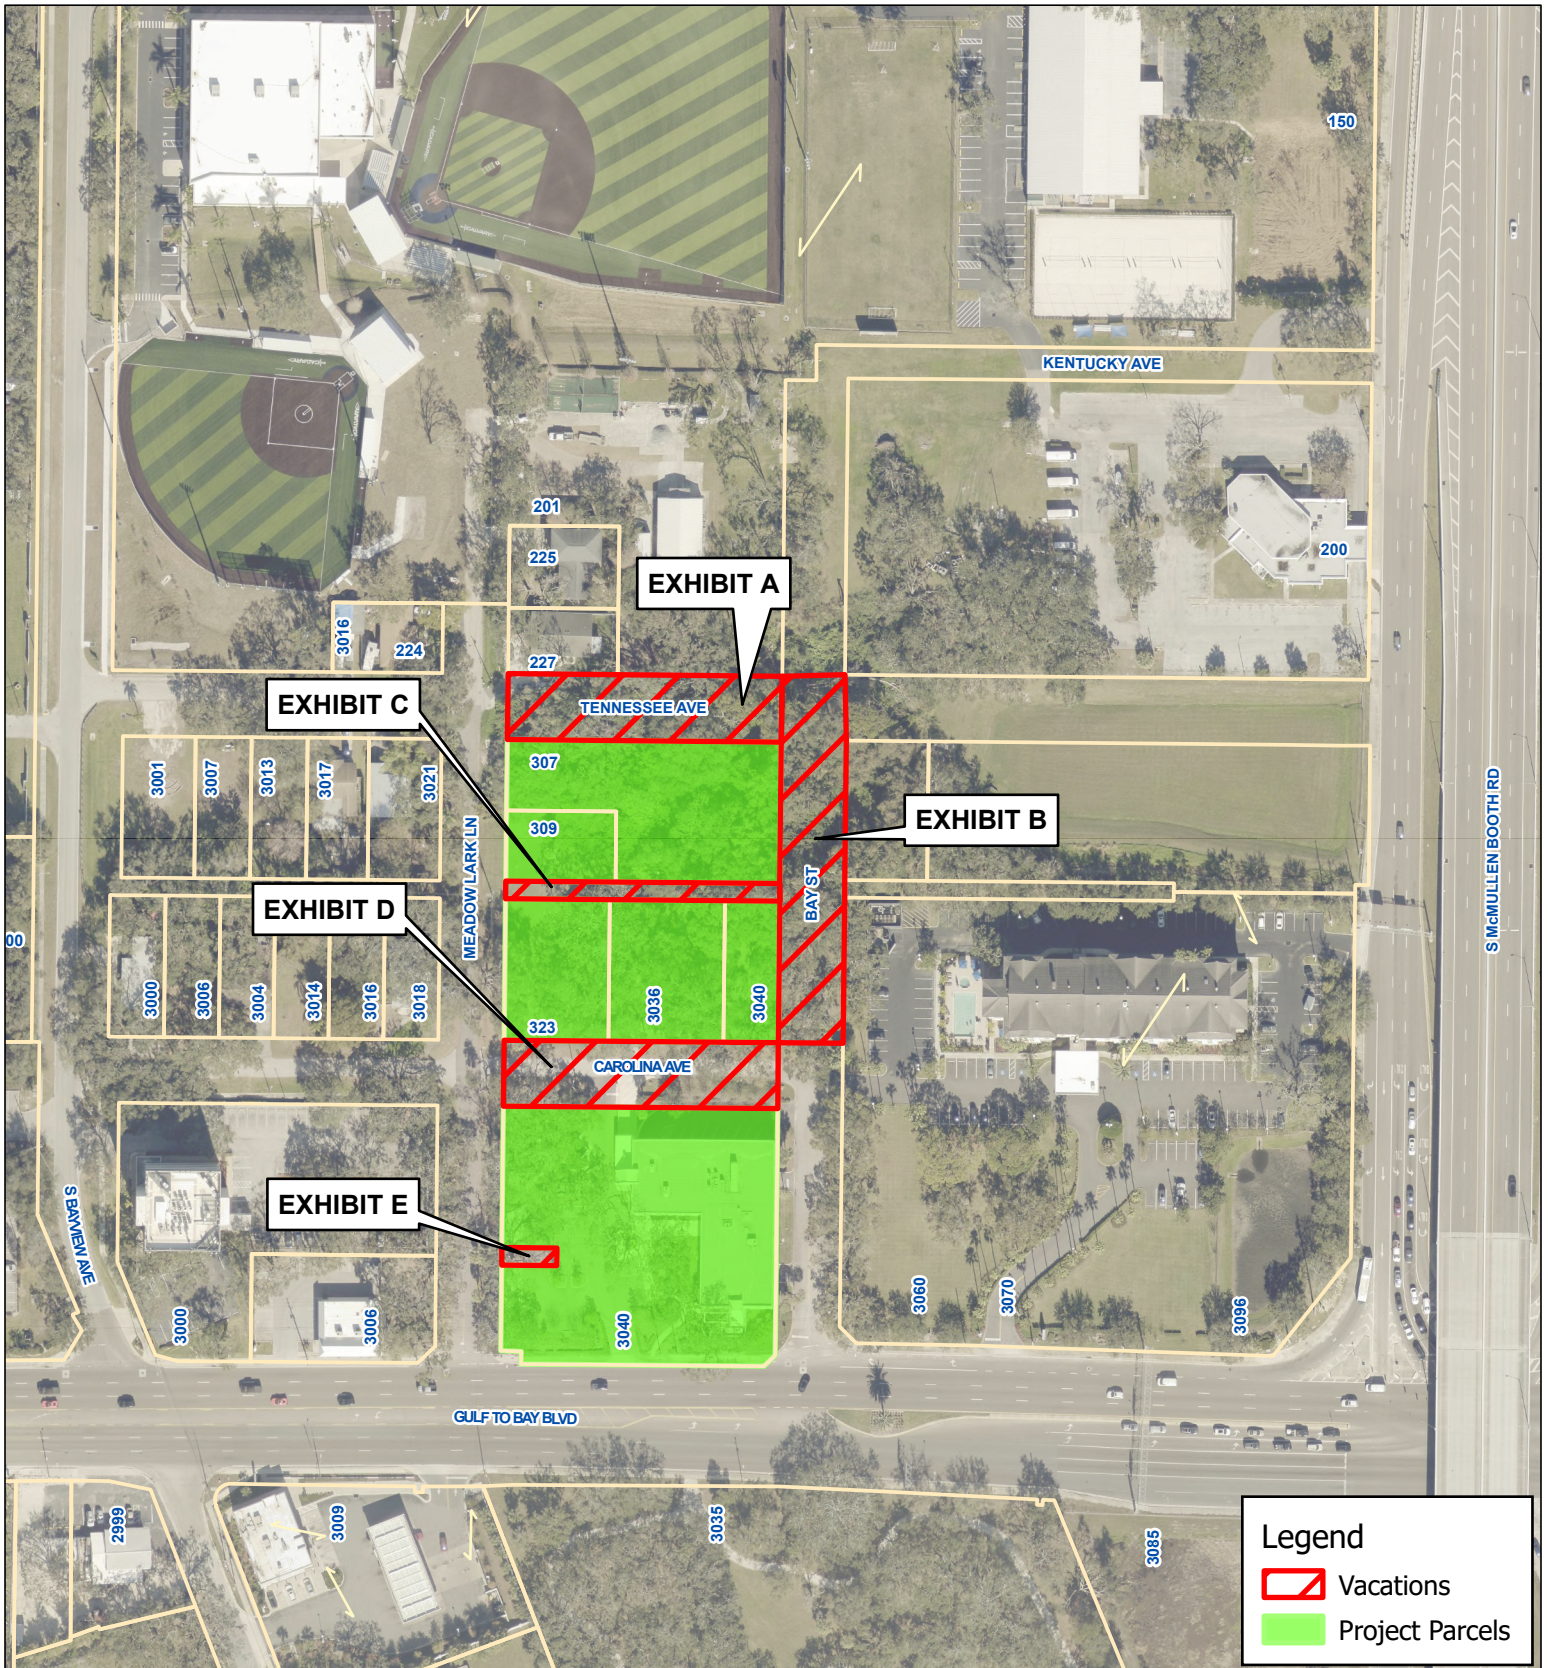

AERIAL MAP

Legend

-  Vacations
-  Project Parcels

Prepared by:
 Department of Public Works - Engineering
 Geographic Technology Division
 100 S. Myrtle Ave. Clearwater, FL 33756
 Ph: (727)562-4750, Fax: (727)526-4755
www.MyClearwater.com

VAC2026-05 Audemar's Piquet (North America) Gulf-to-Bay Blvd Vacation

Map Gen By: CRM

Reviewed By: RK

Aerial Flown 2025

Date: 3/26/2026

Page: 1 of 1

Scale: N.T.S.