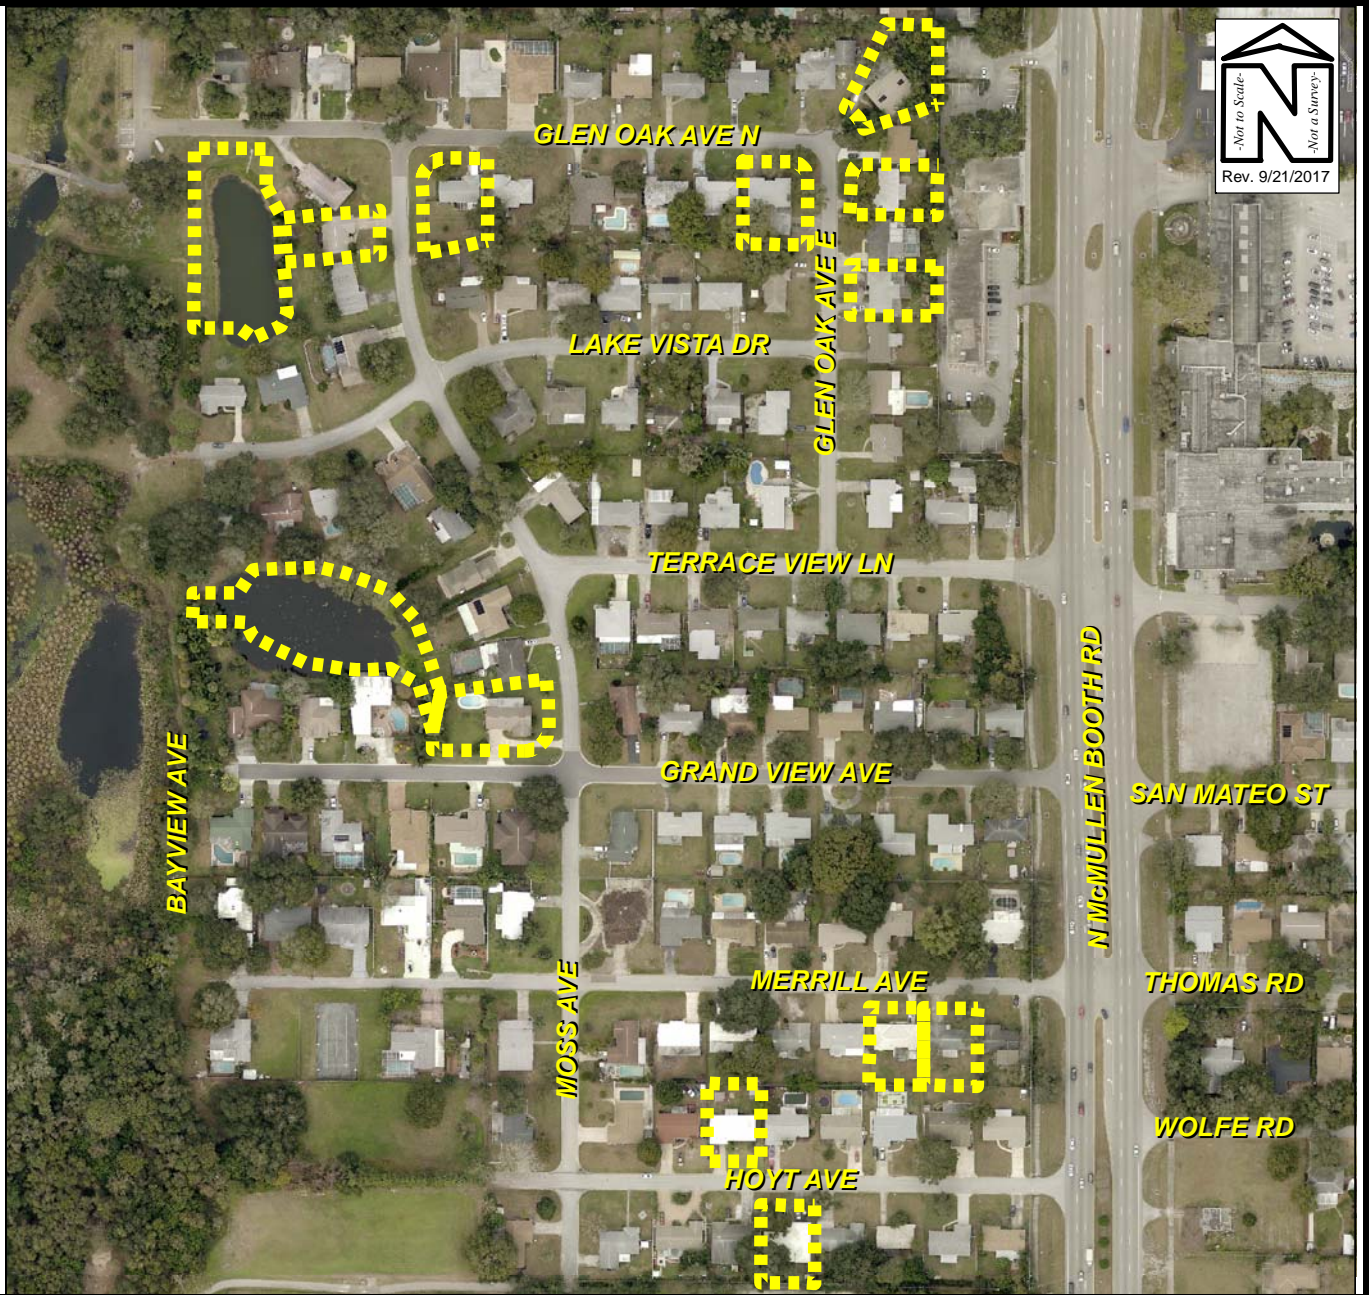

LOCATION MAP

Owner(s): Multiple Owners	Case:	ANX2017-07015; ANX2017-08016; ANX2017-08018
Site: Multiple Sites	Property Size(Acres):	4.917
Land Use	Zoning	n/a
From : RL / Undesignated	R-3	(See attached sheet)
To: RL / Water/Drainage Feature	LMDR	Atlas Page: 283A

AERIAL PHOTOGRAPH

Owner(s): Multiple Owners	Case:	ANX2017-07015; ANX2017-08016; ANX2017-08018
Site: Multiple Sites	Property Size(Acres):	4.917
	ROW (Acres):	n/a
Land Use	Zoning	(See attached sheet)
From : RL / Undesignated	R-3	
To: RL / Water/Drainage Feature	LMDR	Atlas Page: 283A

EXISTING SURROUNDING USES MAP

Owner(s):	Multiple Owners	Case:	ANX2017-07015; ANX2017-08016; ANX2017-08018
Site:	Multiple Sites	Property Size(Acres):	4.917
		ROW (Acres):	n/a
Land Use	Zoning	PIN:	(See attached sheet)
From : RL / Undesignated	R-3		
To: RL / Water/Drainage Feature	LMDR	Atlas Page:	283A

View looking easterly along Grand View Avenue

View looking westerly along Grand View Avenue

ANX2017-07015, ANX2017-08016, ANX201-08018
Multiple Owners
Multiple Addresses

View looking north at the subject property 3046 Hoyt Avenue