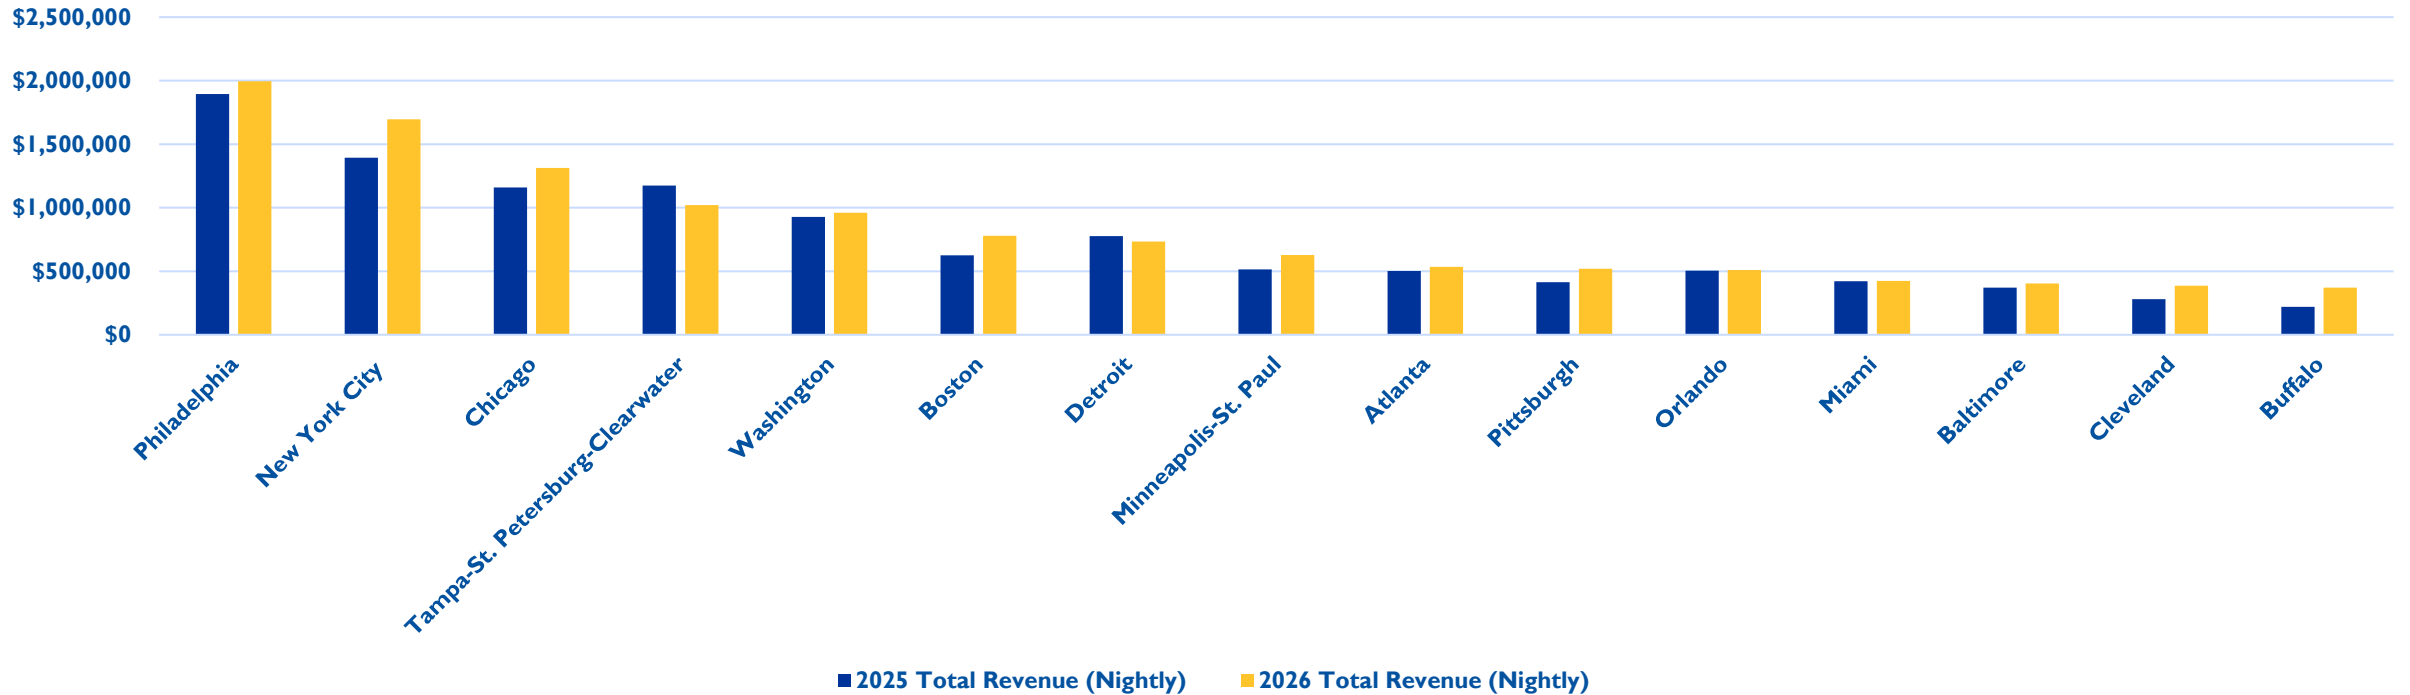

HOTEL FEEDER MARKET PACING

FEBRUARY THRU JUNE HOTEL REVENUE

Hotel Revenue from Top 15 2026 Feeder Markets (Data is sample)

Large, out-of-state cities, such as New York, Chicago, Boston and Philadelphia show increase in sample revenue.