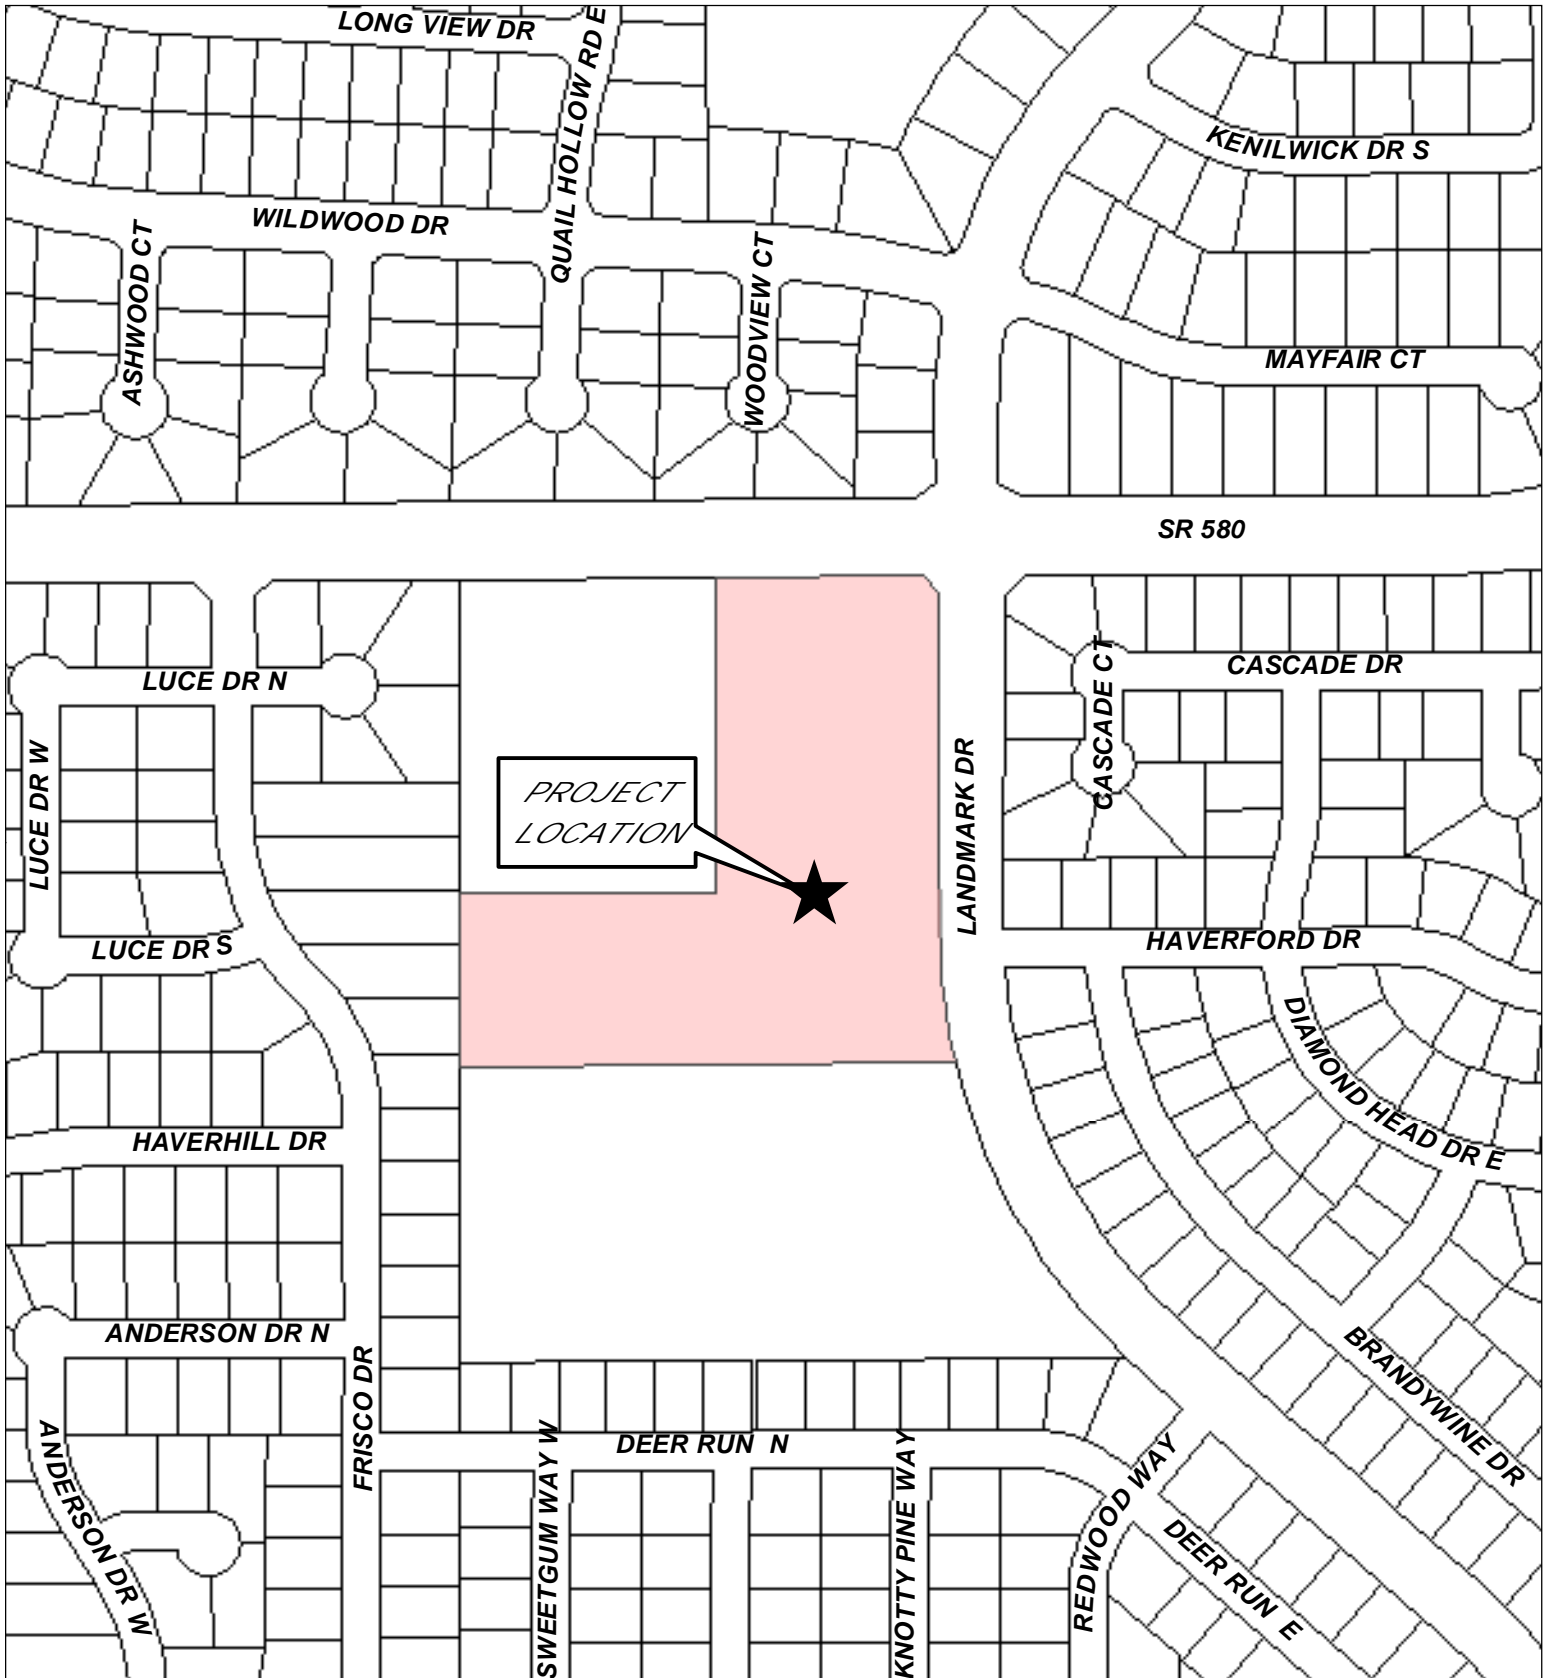

LOCATION MAP

LANDMARK OF CLEARWATER PLAT

Prepared by:
Public Works/Engineering
Geographic Technology Division
100 S. Myrtle Ave, Clearwater, FL 33756
Ph: (727)562-4750, Fax: (727)526-4755
www.MyClearwater.com

Map Gen By: CRM

Reviewed By: TM

Date: 8/8/2023

Page: 1 of 1

Scale: N.T.S.