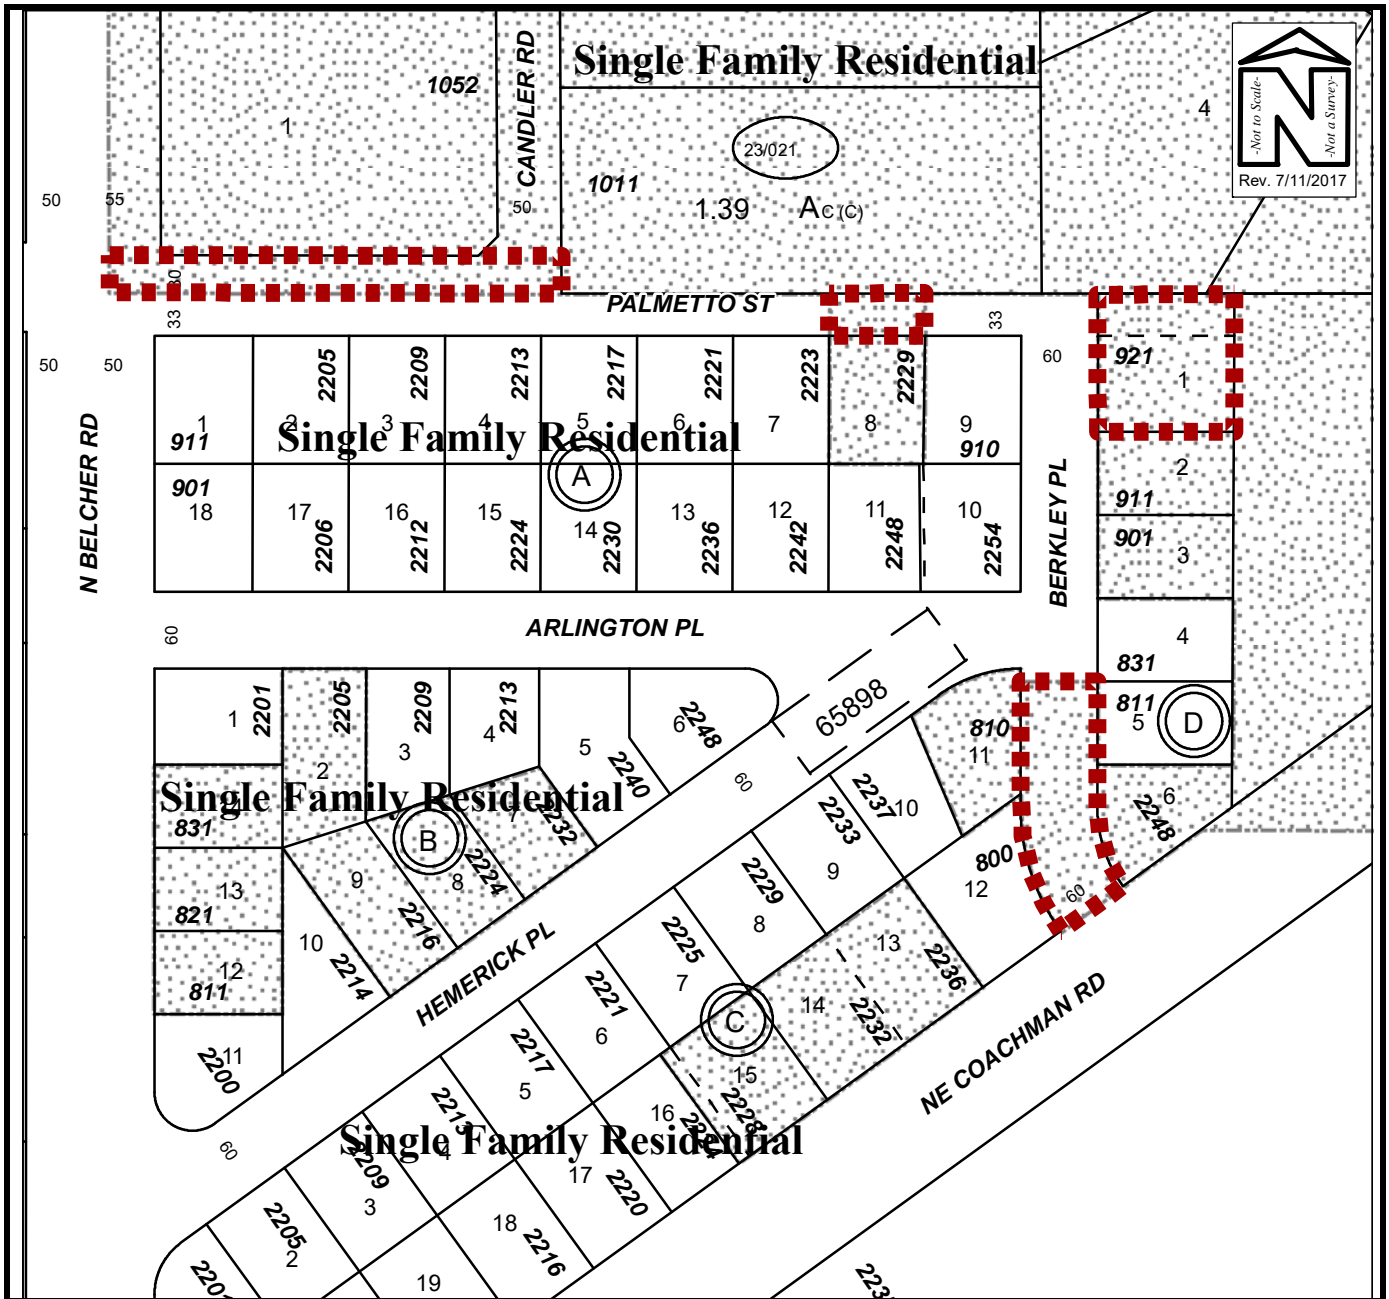

LOCATION MAP

Owner(s): Mary Vafiades	Case:	ANX2017-06014
Site: 921 Berkley Place	Property Size(Acres):	0.265
	ROW (Acres):	0.546
Land Use	Zoning	
From : RU	R-3	PIN: 07-29-16-65898-004-0010
To: RU	LMDR	Atlas Page: 281A

AERIAL PHOTOGRAPH

Owner(s): Mary Vafiades	Case:	ANX2017-06014
Site: 921 Berkley Place	Property Size(Acres):	0.265
	ROW (Acres):	0.546
Land Use	Zoning	
From : RU	R-3	PIN: 07-29-16-65898-004-0010
To: RU	LMDR	

EXISTING SURROUNDING USES MAP

Owner(s): Mary Vafiades	Case:	ANX2017-06014
Site: 921 Berkley Place	Property Size(Acres):	0.265
	ROW (Acres):	0.546
Land Use	Zoning	
From : RU	R-3	PIN: 07-29-16-65898-004-0010
To: RU	LMDR	
	Atlas Page:	281A

View looking southerly along Lakeview Road

ANX2017-06014
Mary Vafiades
921 Berkley Place