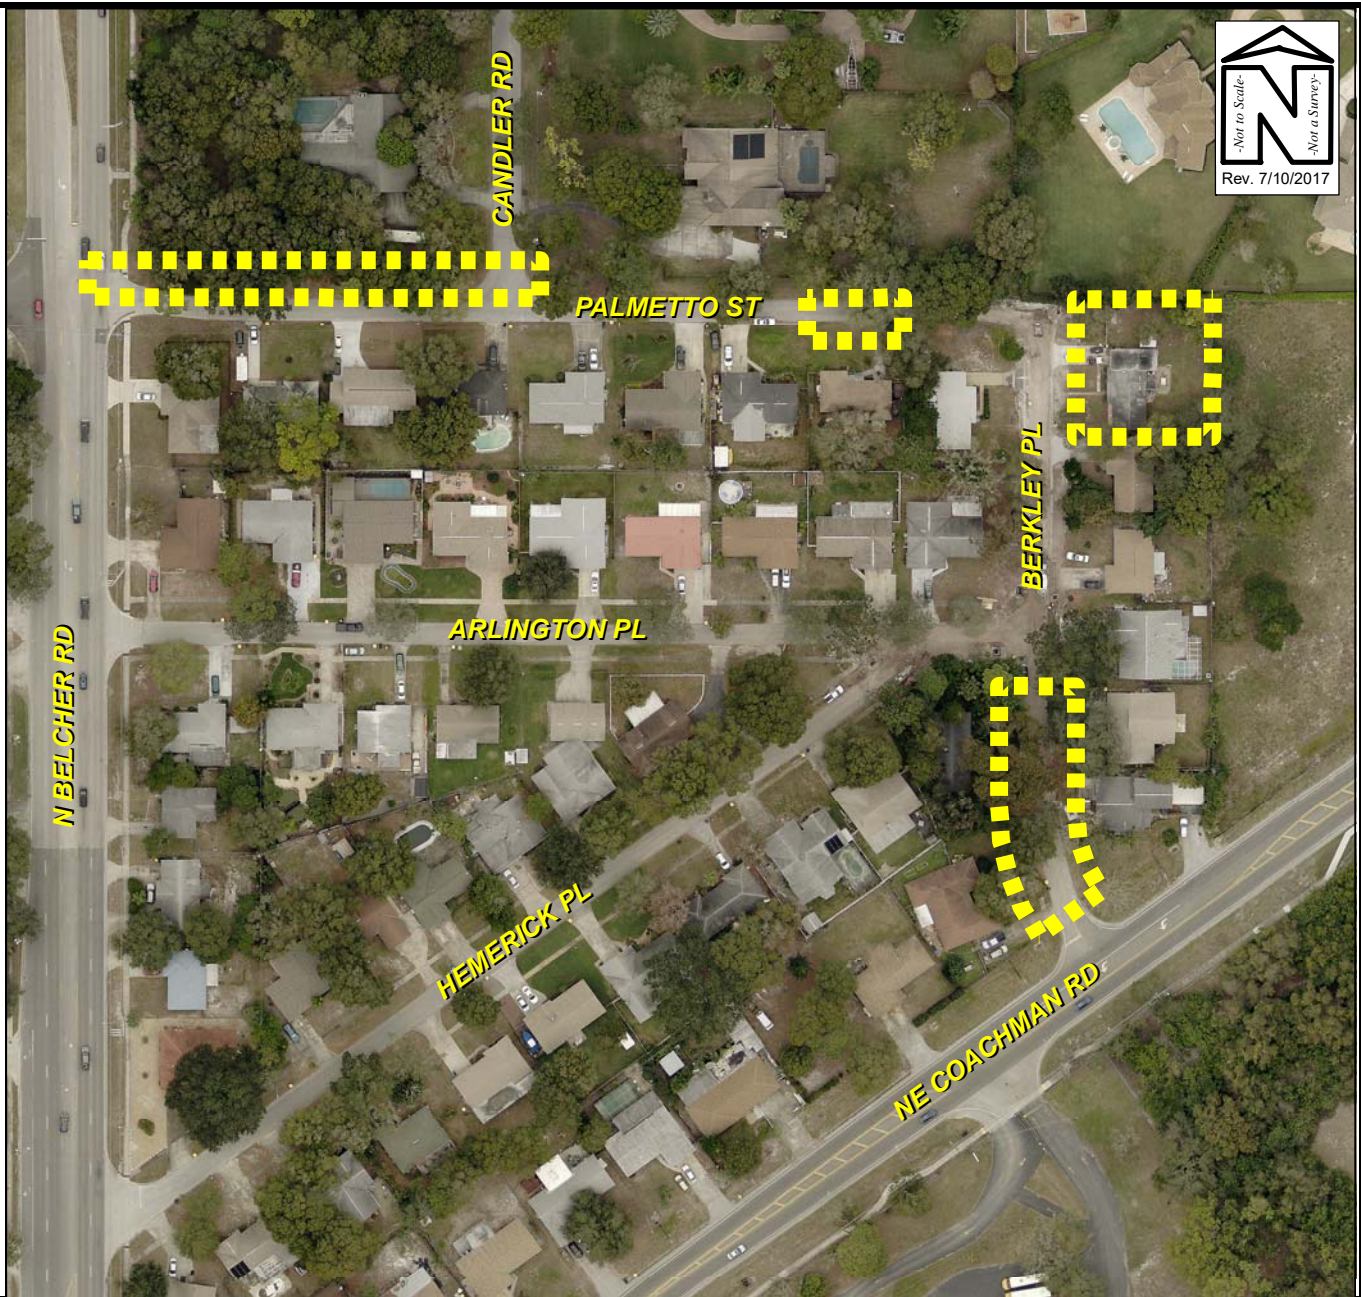

LOCATION MAP

Owner(s): Mary Vafiades	Case:	ANX2017-06014
Site: 921 Berkley Place	Property Size(Acres):	0.265
	ROW (Acres):	0.546
Land Use	Zoning	
From : RU	R-3	PIN: 07-29-16-65898-004-0010
To: RU	LMDR	Atlas Page: 281A

AERIAL PHOTOGRAPH

Owner(s): Mary Vafiades	Case:	ANX2017-06014
Site: 921 Berkley Place	Property Size(Acres):	0.265
	ROW (Acres):	0.546
Land Use	Zoning	
From : RU	R-3	PIN: 07-29-16-65898-004-0010
To: RU	LMDR	

EXISTING SURROUNDING USES MAP

Owner(s): Mary Vafiades	Case:	ANX2017-06014
Site: 921 Berkley Place	Property Size(Acres):	0.265
	ROW (Acres):	0.546
Land Use	Zoning	
From : RU	R-3	PIN: 07-29-16-65898-004-0010
To: RU	LMDR	
	Atlas Page:	281A

View looking east at the subject property 921 Berkley Place

North of the subject property

South of the subject property

Across the street, to the west of the subject property

View looking northerly along Lakeview Road