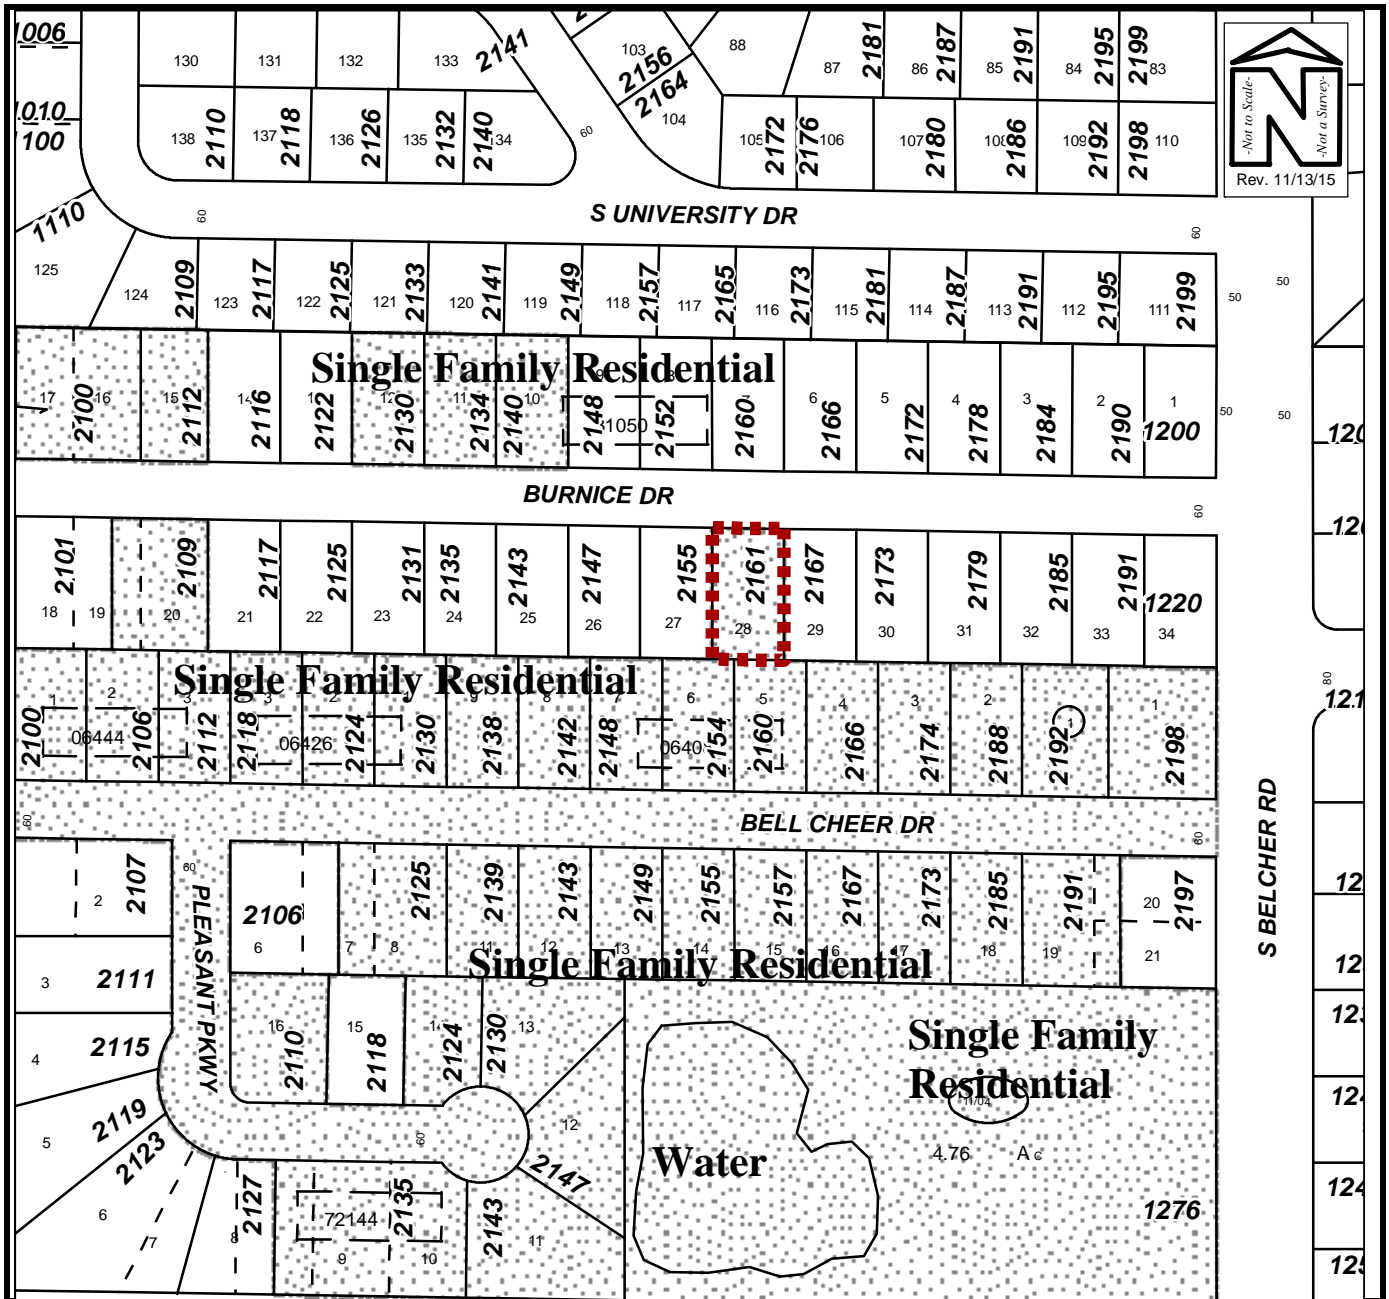

LOCATION MAP

Owner(s): Dianna Zatto	Case:	ANX2015-11031
Site: 2161 Burnice Drive	Property Size(Acres):	0.236
	ROW (Acres):	N/A
Land Use	Zoning	PIN: 24-29-15-31050-000-0280
From : RL	R-3	
To: RL	LMDR	Atlas Page: 308B

AERIAL PHOTOGRAPH

Owner(s): Dianna Zatto	Case:	ANX2015-11031
Site: 2161 Burnice Drive	Property Size(Acres):	0.236
	ROW (Acres):	N/A
Land Use	Zoning	PIN: 24-29-15-31050-000-0280
From : RL	R-3	
To: RL	LMDR	Atlas Page: 308B

EXISTING SURROUNDING USES MAP

Owner(s): Dianna Zatto	Case:	ANX2015-11031
Site: 2161 Burnice Drive	Property Size(Acres):	0.236
	ROW (Acres):	N/A
Land Use	Zoning	PIN: 24-29-15-31050-000-0280
From : RL	R-3	
To: RL	LMDR	Atlas Page: 308B

View looking south at the subject property, 2161 Burnice Drive

East of the subject property

West of the subject property

Across the street, to the north of the subject property

View looking easterly along Burnice Drive