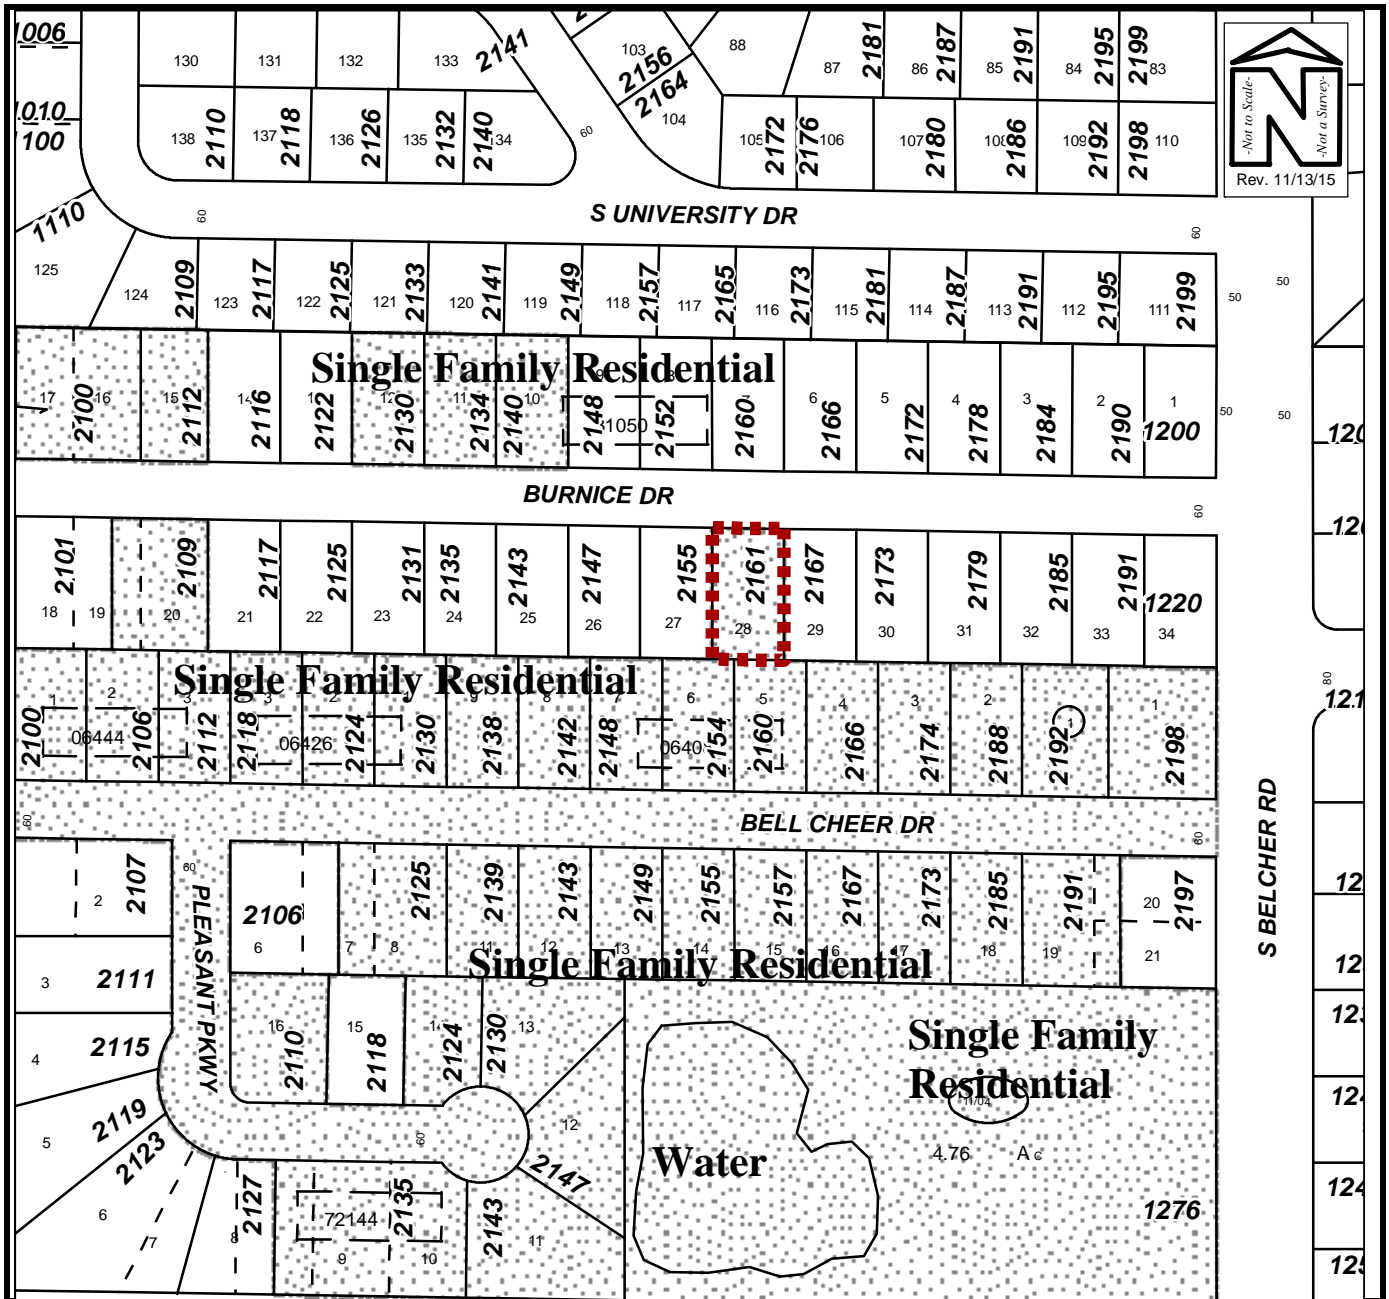

LOCATION MAP

Owner(s): Dianna Zatto	Case:	ANX2015-11031
Site: 2161 Burnice Drive	Property Size(Acres):	0.236
	ROW (Acres):	N/A
Land Use	Zoning	PIN: 24-29-15-31050-000-0280
From : RL	R-3	
To: RL	LMDR	Atlas Page: 308B

Rev. 11/13/15

AERIAL PHOTOGRAPH

Owner(s): Dianna Zatto	Case:	ANX2015-11031
Site: 2161 Burnice Drive	Property Size(Acres):	0.236
	ROW (Acres):	N/A
Land Use	Zoning	
From : RL	R-3	PIN: 24-29-15-31050-000-0280
To: RL	LMDR	
	Atlas Page:	308B

EXISTING SURROUNDING USES MAP

Owner(s): Dianna Zatto	Case:	ANX2015-11031
Site: 2161 Burnice Drive	Property Size(Acres):	0.236
	ROW (Acres):	N/A
Land Use	Zoning	PIN: 24-29-15-31050-000-0280
From : RL	R-3	
To: RL	LMDR	Atlas Page: 308B

View looking south at the subject property, 2161 Burnice Drive

East of the subject property

West of the subject property

Across the street, to the north of the subject property

View looking easterly along Burnice Drive