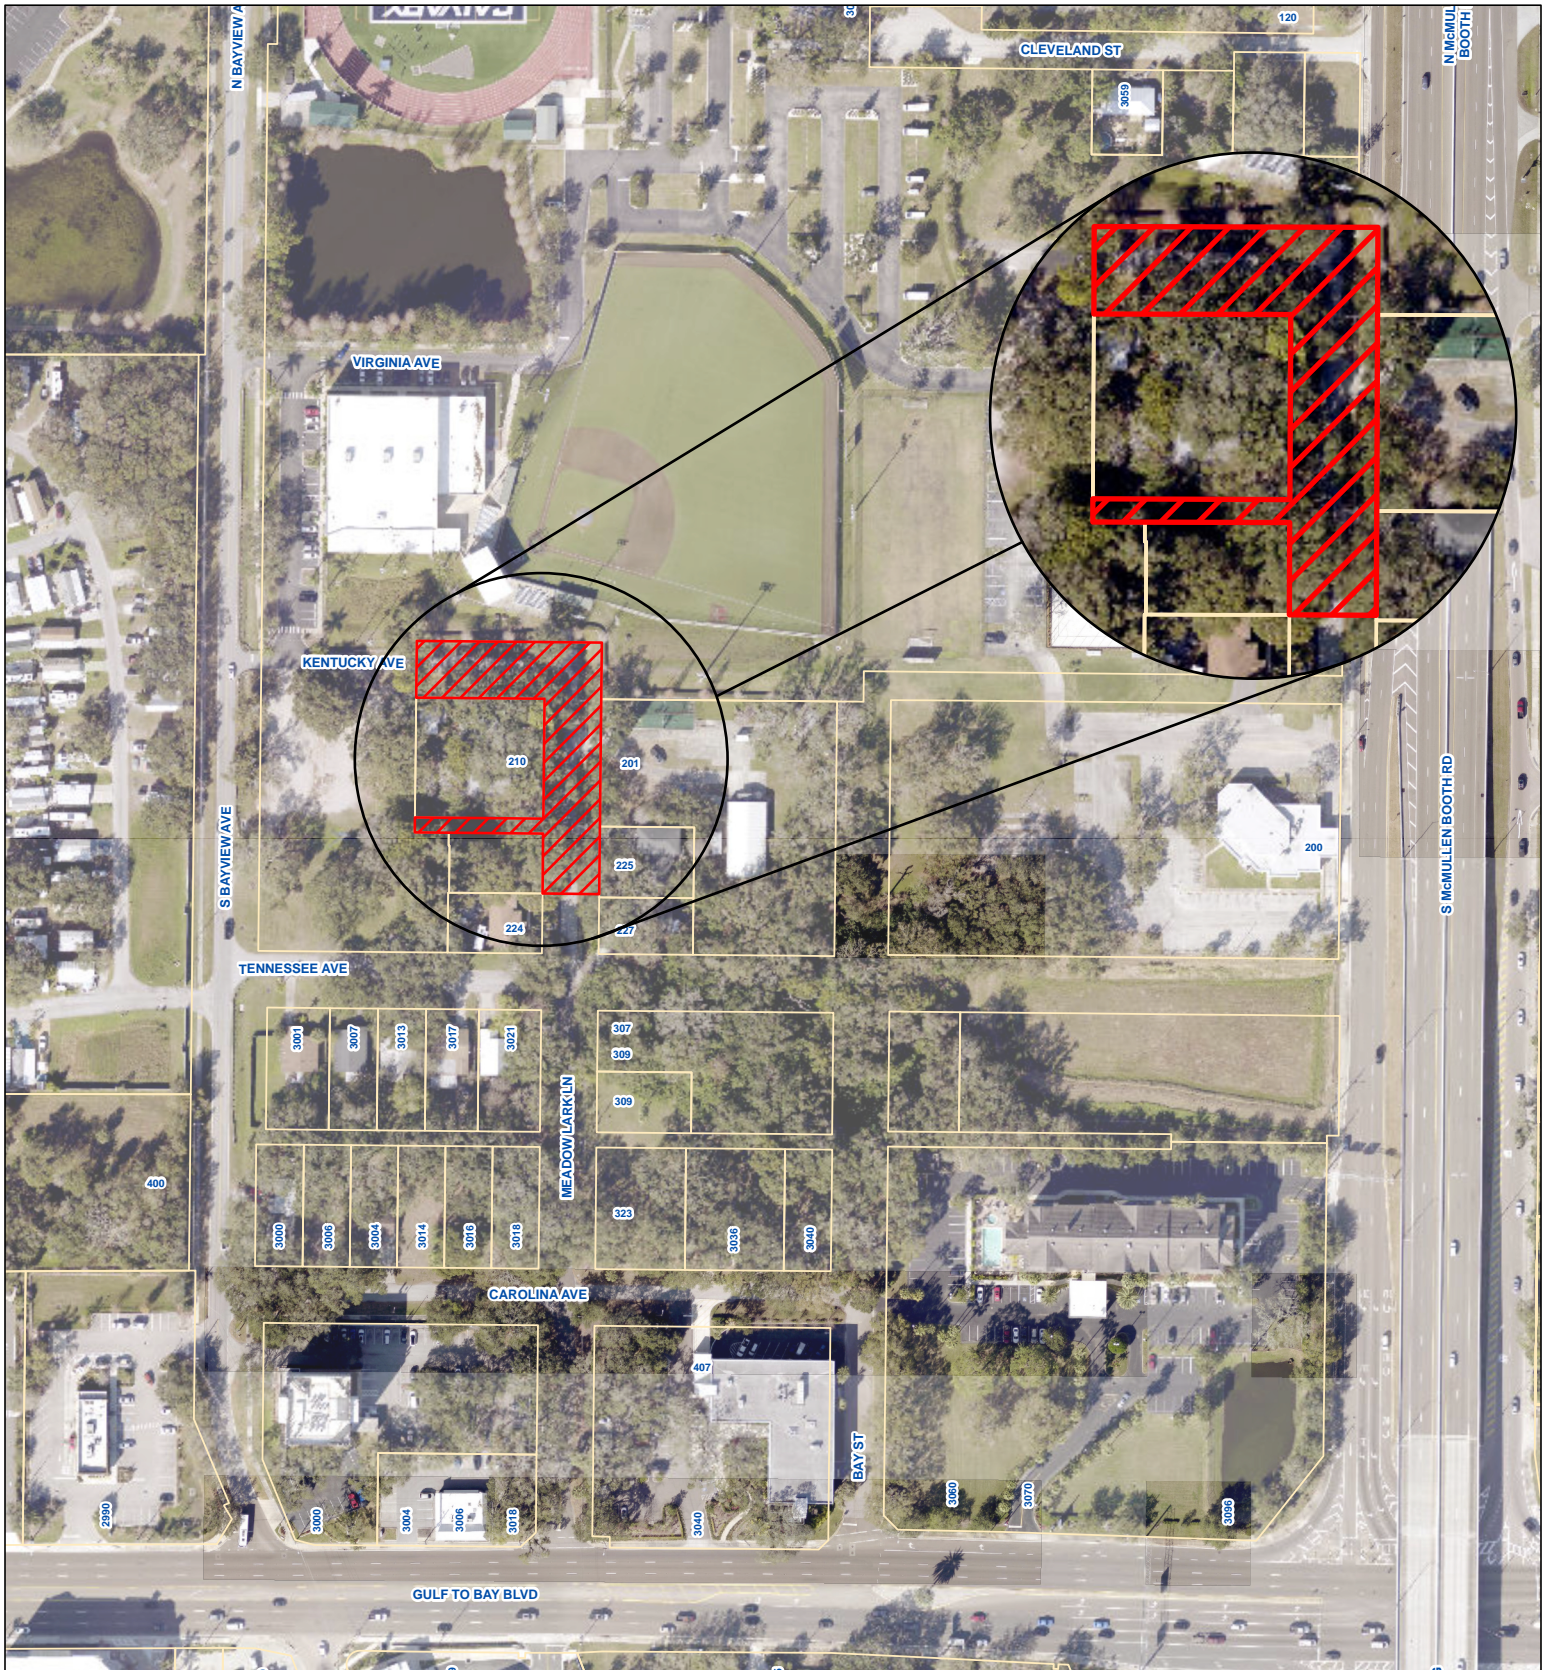

AERIAL MAP

Prepared by:
 Department of Public Works - Engineering
 Geographic Technology Division
 100 S. Myrtle Ave. Clearwater, FL 33756
 Ph: (727)562-4750, Fax: (727)526-4755
www.MyClearwater.com

VAC2024-03 First Baptist Church of Clearwater

Scale: N.T.S.

Map Gen By: MD

Reviewed By: RK

Aerial Flown 2023

Date: 4/18/2024

Page: 1 of 1