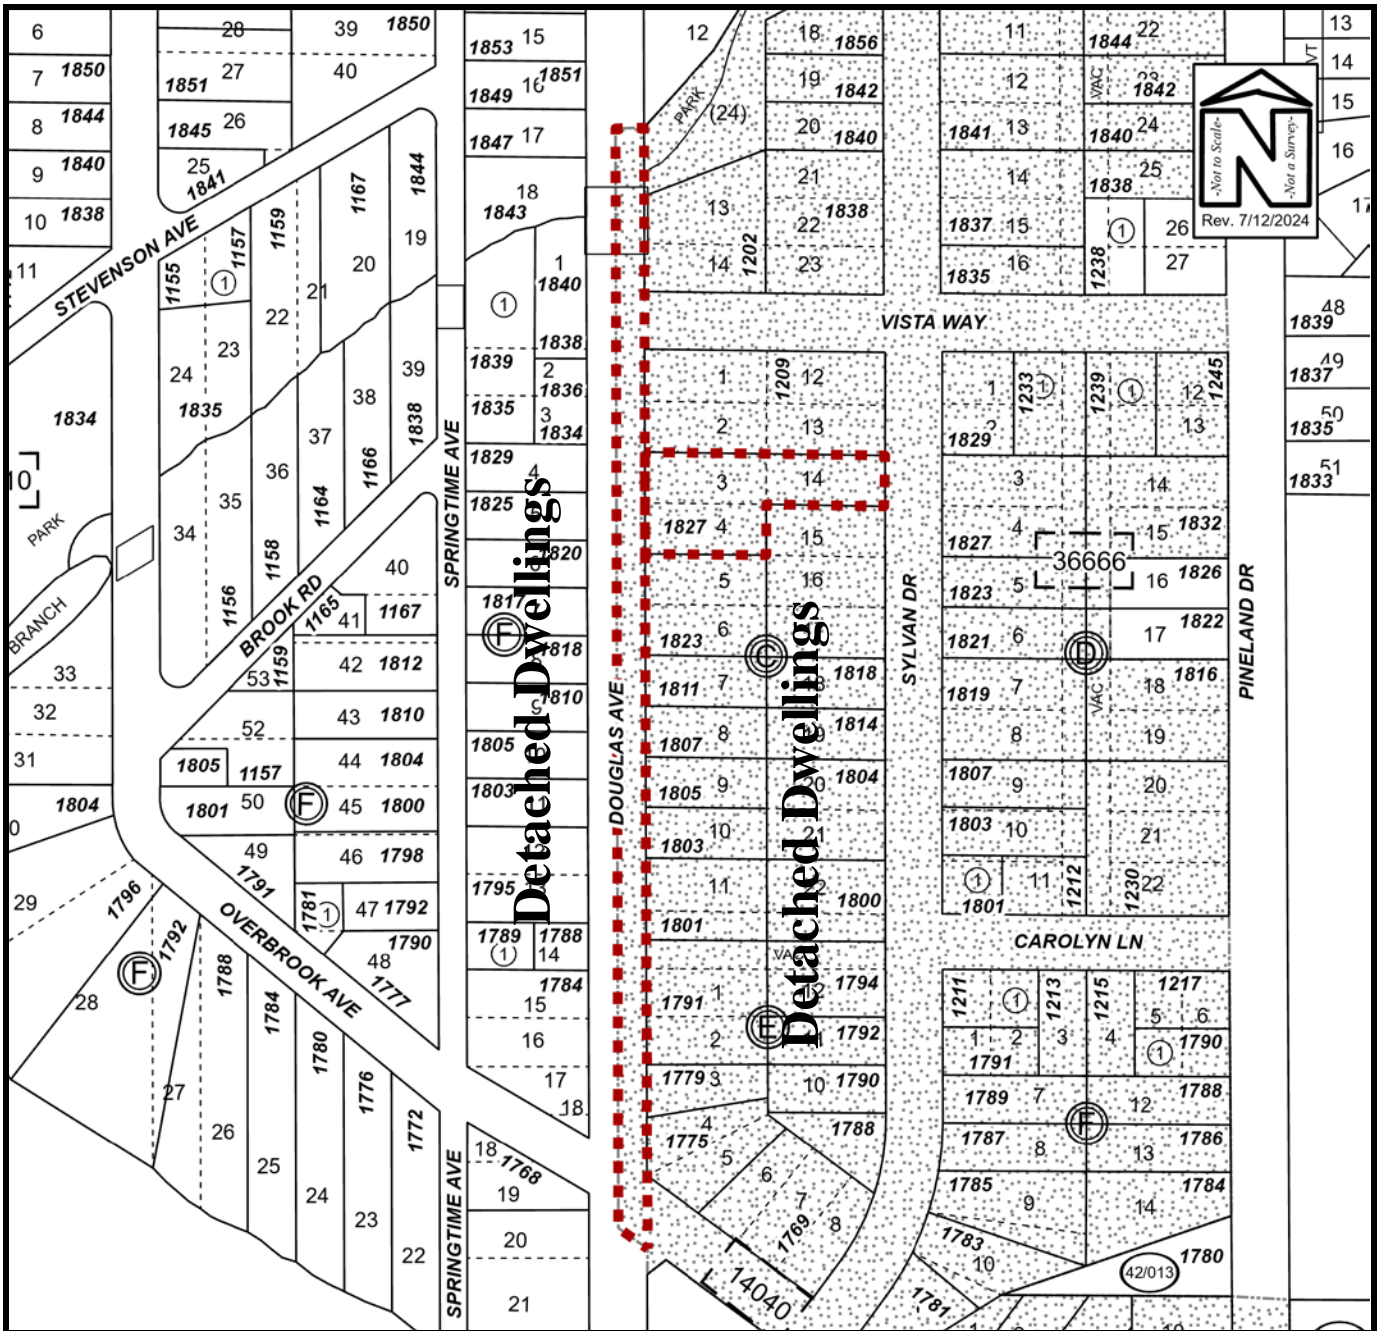

LOCATION MAP

| | | | |
|-----------|---|---|-------------------------|
| Owner(s): | Cozy Homes LLC and L & R Luxury Homes LLC | Case: | ANX2024-07004 |
| Site: | 1827 Douglas Avenue | Property Size(Acres): | 0.458 |
| | | ROW (Acres): | 0.80 |
| Land Use | Zoning | PIN: | 03-29-15-36666-003-0030 |
| From: | Residential Urban (RU) | R-4, Single, Two & Three Family Residential | |
| To: | Residenital Urban (RU) | Medium Density Residential (MDR) | Atlas Page: 260B |

AERIAL PHOTOGRAPH

| | | | |
|-----------|---|---|-------------------------|
| Owner(s): | Cozy Homes LLC and L & R Luxury Homes LLC | Case: | ANX2024-07004 |
| Site: | 1827 Douglas Avenue | Property Size(Acres): | 0.458 |
| | | ROW (Acres): | 0.80 |
| | Land Use | Zoning | PIN: |
| From: | Residential Urban (RU) | R-4, Single, Two & Three Family Residential | 03-29-15-36666-003-0030 |
| To: | Residential Urban (RU) | Medium Density Residential (MDR) | |
| | | Atlas Page: | 260B |

EXISTING SURROUNDING USES MAP

| | | | |
|------------------------------|---|-----------------------|-------------------------|
| Owner(s): | Cozy Homes LLC and L & R Luxury Homes LLC | Case: | ANX2024-07004 |
| Site: | 1827 Douglas Avenue | Property Size(Acres): | 0.458 |
| | | ROW (Acres): | 0.80 |
| Land Use | Zoning | PIN: | 03-29-15-36666-003-0030 |
| From: Residential Urban (RU) | R-4, Single, Two & Three Family Residential | | |
| To: Residential Urban (RU) | Medium Density Residential (MDR) | Atlas Page: | 260B |

View looking east at the subject property

North of the subject property

Across the street, to the west of the subject property

South of the subject property

View looking northerly along Douglas Avenue

View looking southerly along Douglas Avenue