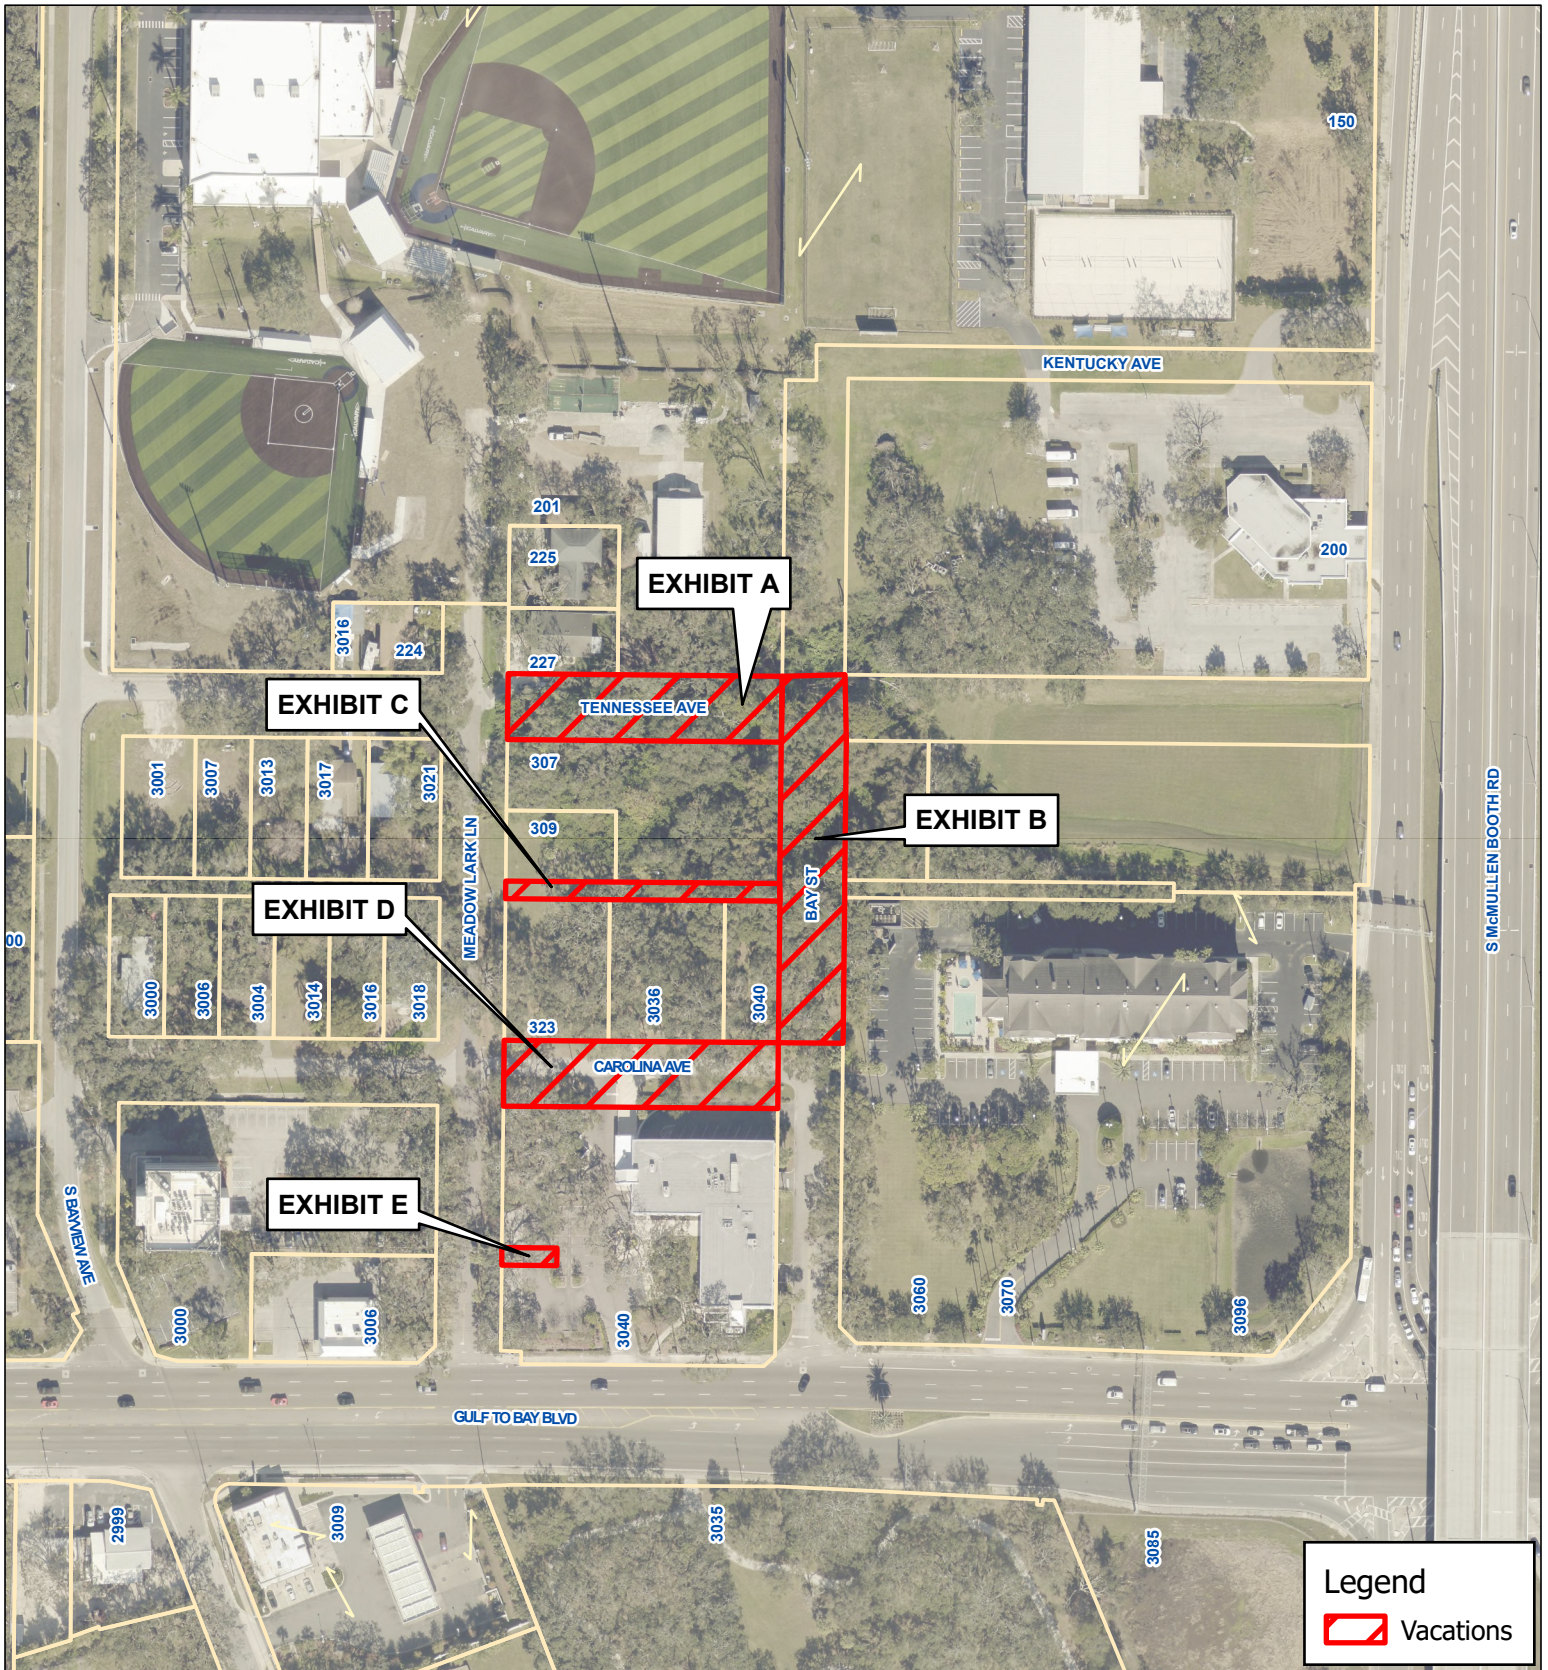

AERIAL MAP

CLEARWATER
BRIGHT AND BEAUTIFUL - BAY TO BEACH
 Prepared by:
 Department of Public Works - Engineering
 Geographic Technology Division
 100 S. Myrtle Ave. Clearwater, FL 33756
 Ph: (727)562-4750, Fax: (727)526-4755
 www.MyClearwater.com

VAC2026-05 Audemar's Piquet (North America) Gulf-to-Bay Blvd Vacation

Map Gen By: CRM	Reviewed By: RK	Aerial Flown 2025	Date: 3/26/2026
			Page: 1 of 1

Scale: N.T.S.