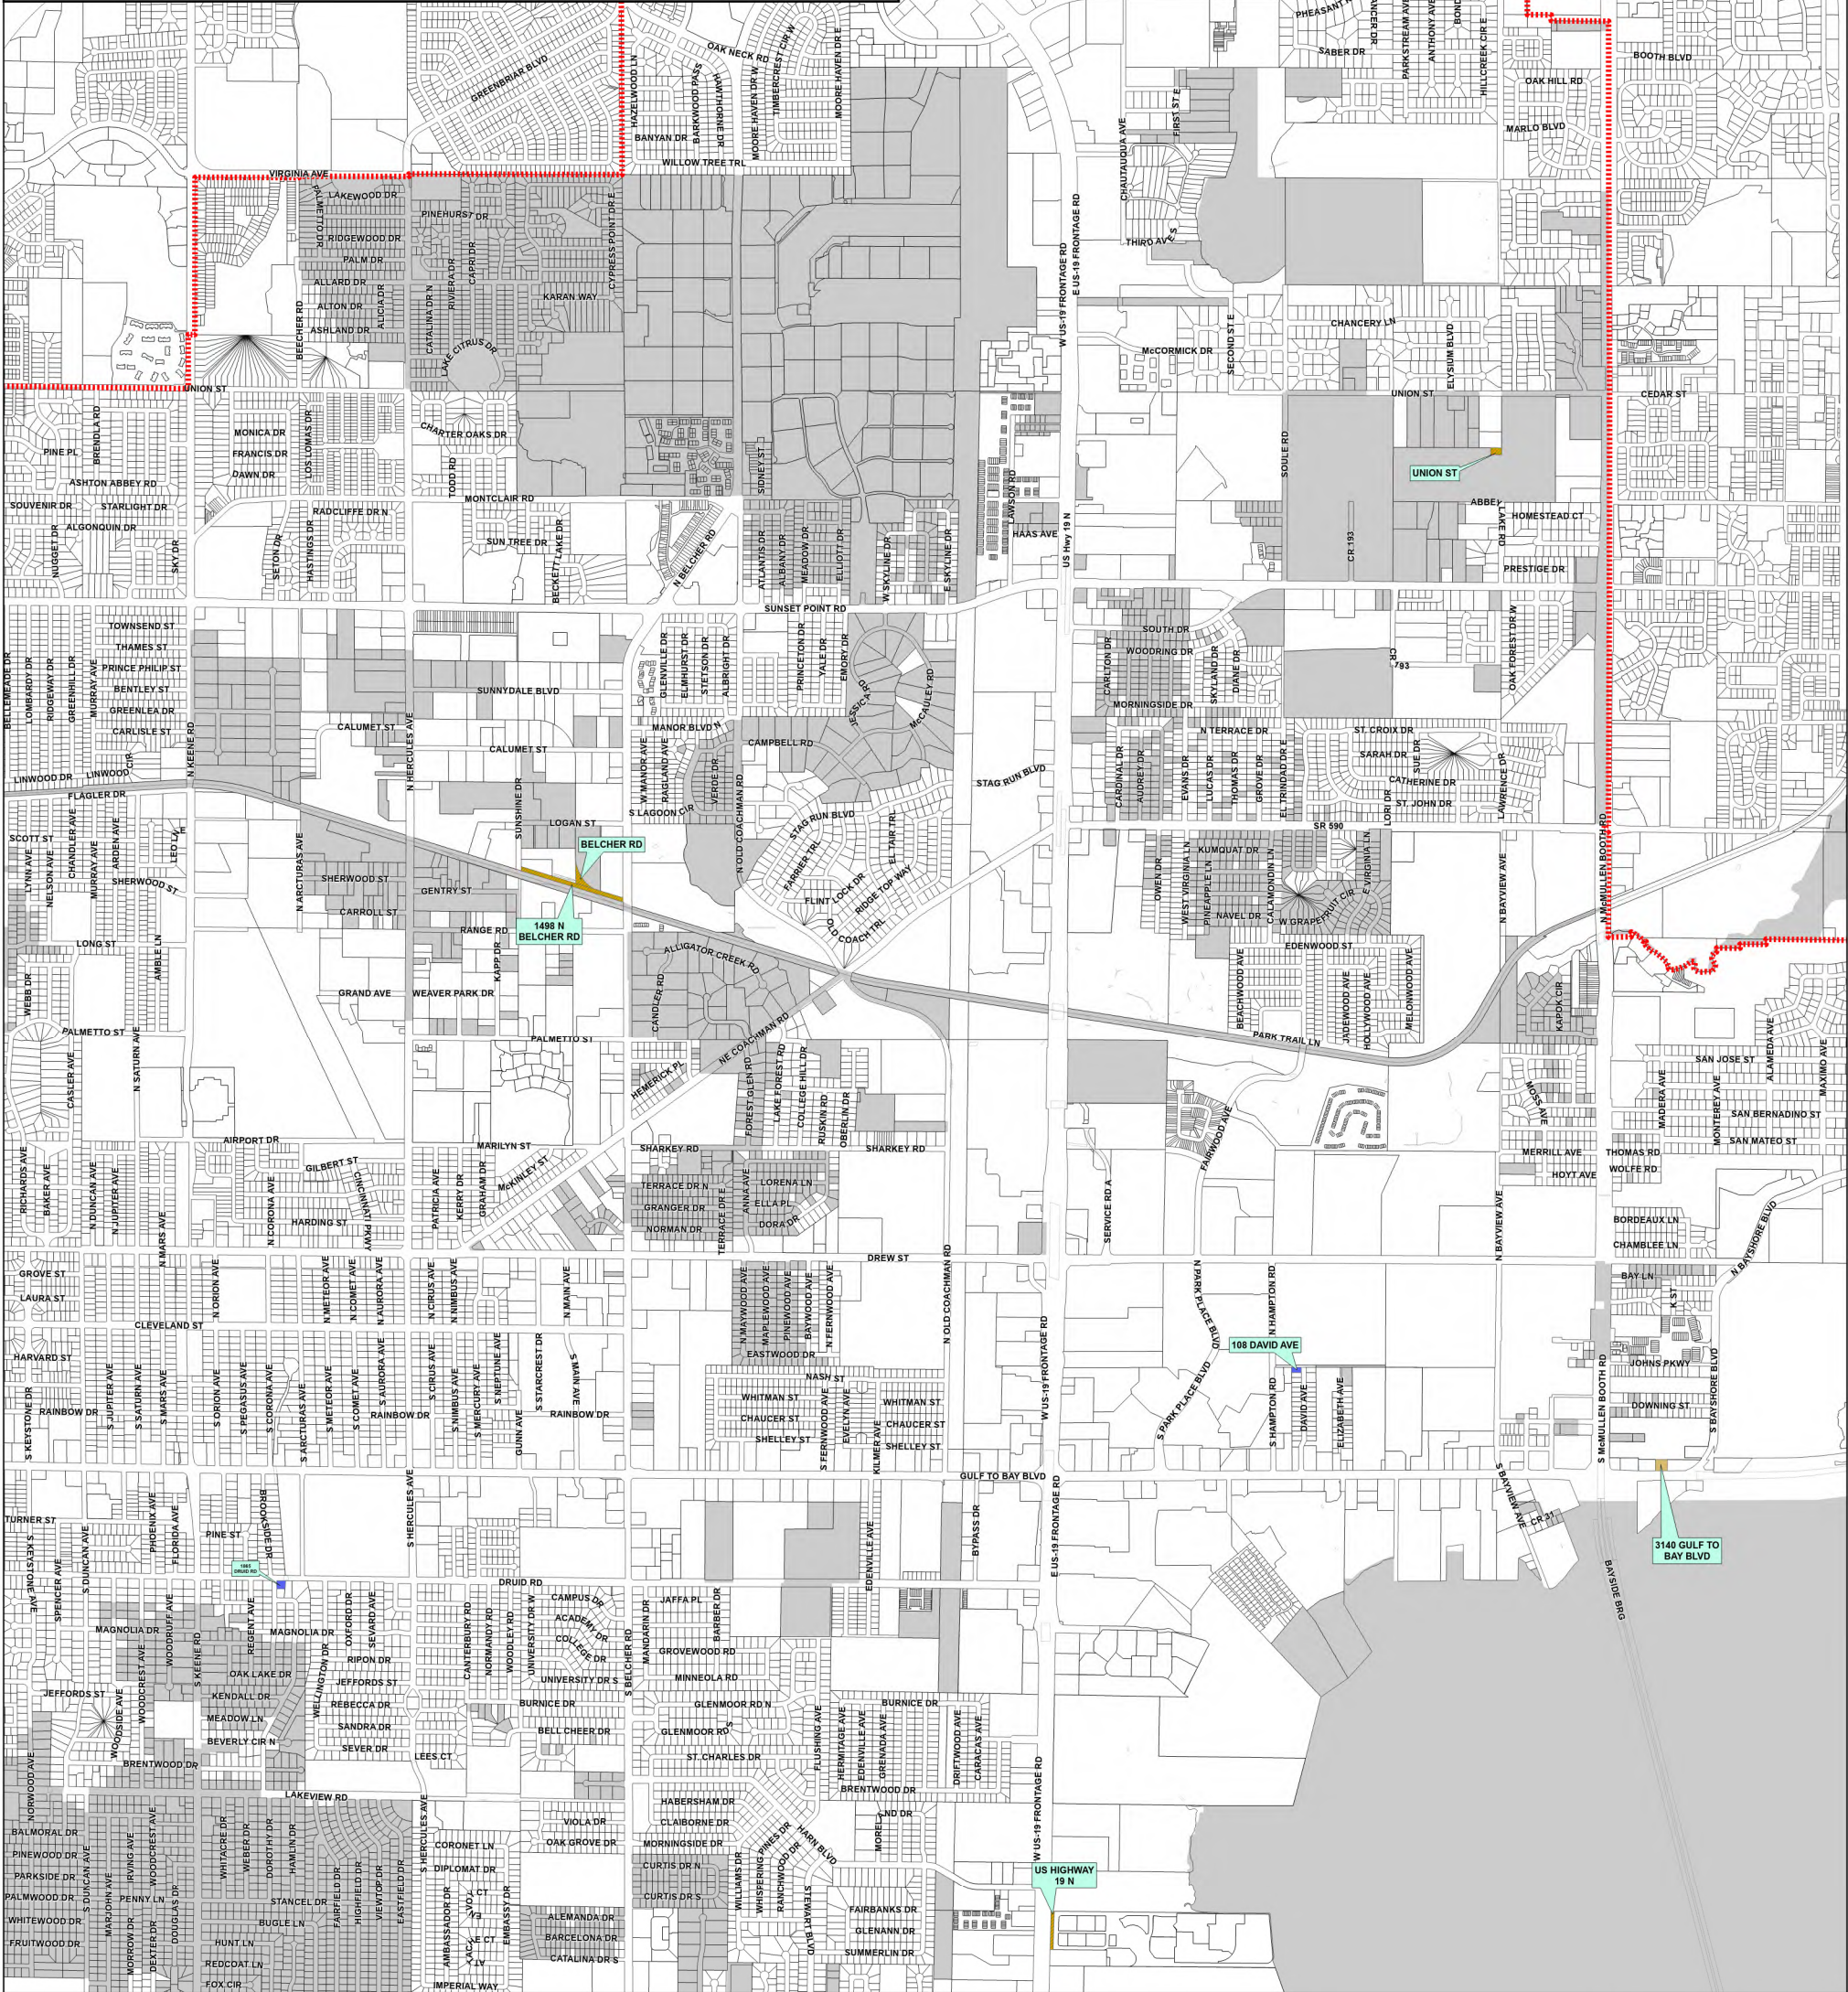

LOCATION MAP

Legend

-  Enclave
-  Clearwater Service Area
- Disposition of City CRA Properties**
-  Non-Residential Parcels - City-Owned
-  Residential Parcels - City-Owned
-  Undevelopable Parcels
-  Large Scale Attached Dwellings (Multi-Family)
-  Small Scale Residential Parcels - Within North Greenwood CRA Boundaries
-  Small-Scale Residential Parcels City-Owned
- <all other values>

Disposition of City CRA Properties

Map Gen By: **KF**

Reviewed By: **BU**

Date: **3/10/2025**

Page: 2 of 2

Scale: **N.T.S.**