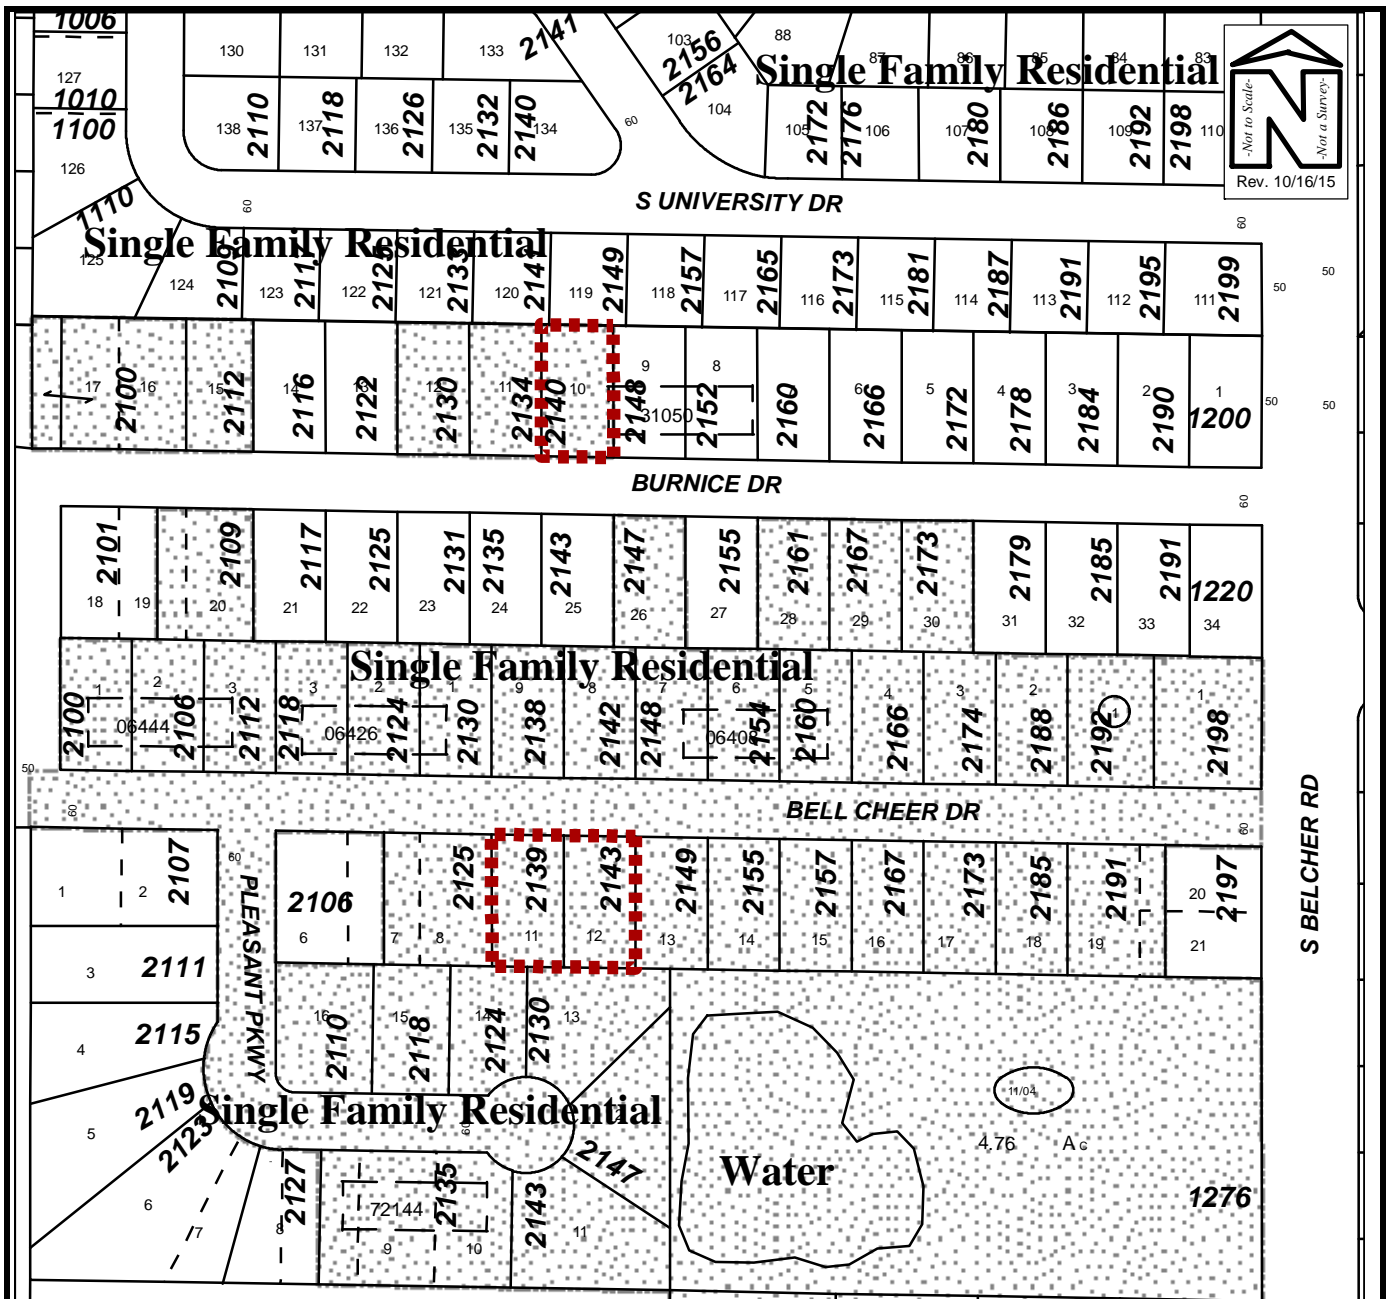

LOCATION MAP

| | | |
|--|-----------------------|-----------------------------|
| Owner(s): Multiple Owners | Case: | ANX2015-10029 |
| Site: Multiple Addresses – See Exhibit A | Property Size(Acres): | 0.71 |
| | ROW (Acres): | N/A |
| Land Use | Zoning | PIN: See attached Exhibit A |
| From : RL | R-3 | |
| To: RL | LMDR | Atlas Page: 308B |

AERIAL PHOTOGRAPH

| | | |
|--|-----------------------|-----------------------------|
| Owner(s): Multiple Owners | Case: | ANX2015-10029 |
| Site: Multiple Addresses – See Exhibit A | Property Size(Acres): | 0.71 |
| | ROW (Acres): | N/A |
| Land Use | Zoning | |
| From : RL | R-3 | PIN: See attached Exhibit A |
| To: RL | LMDR | |
| | Atlas Page: | 308B |

EXISTING SURROUNDING USES MAP

| | | |
|--|-----------------------|-----------------------------|
| Owner(s): Multiple Owners | Case: | ANX2015-10029 |
| Site: Multiple Addresses – See Exhibit A | Property Size(Acres): | 0.71 |
| | ROW (Acres): | N/A |
| Land Use | Zoning | |
| From : RL | R-3 | PIN: See attached Exhibit A |
| To: RL | LMDR | |
| | Atlas Page: | 308B |

View looking south at the subject property,
2139 Bell Cheer Drive

East of the subject property

West of the subject property

Across the street, to the north of the subject property

View looking easterly along Bell Cheer Drive