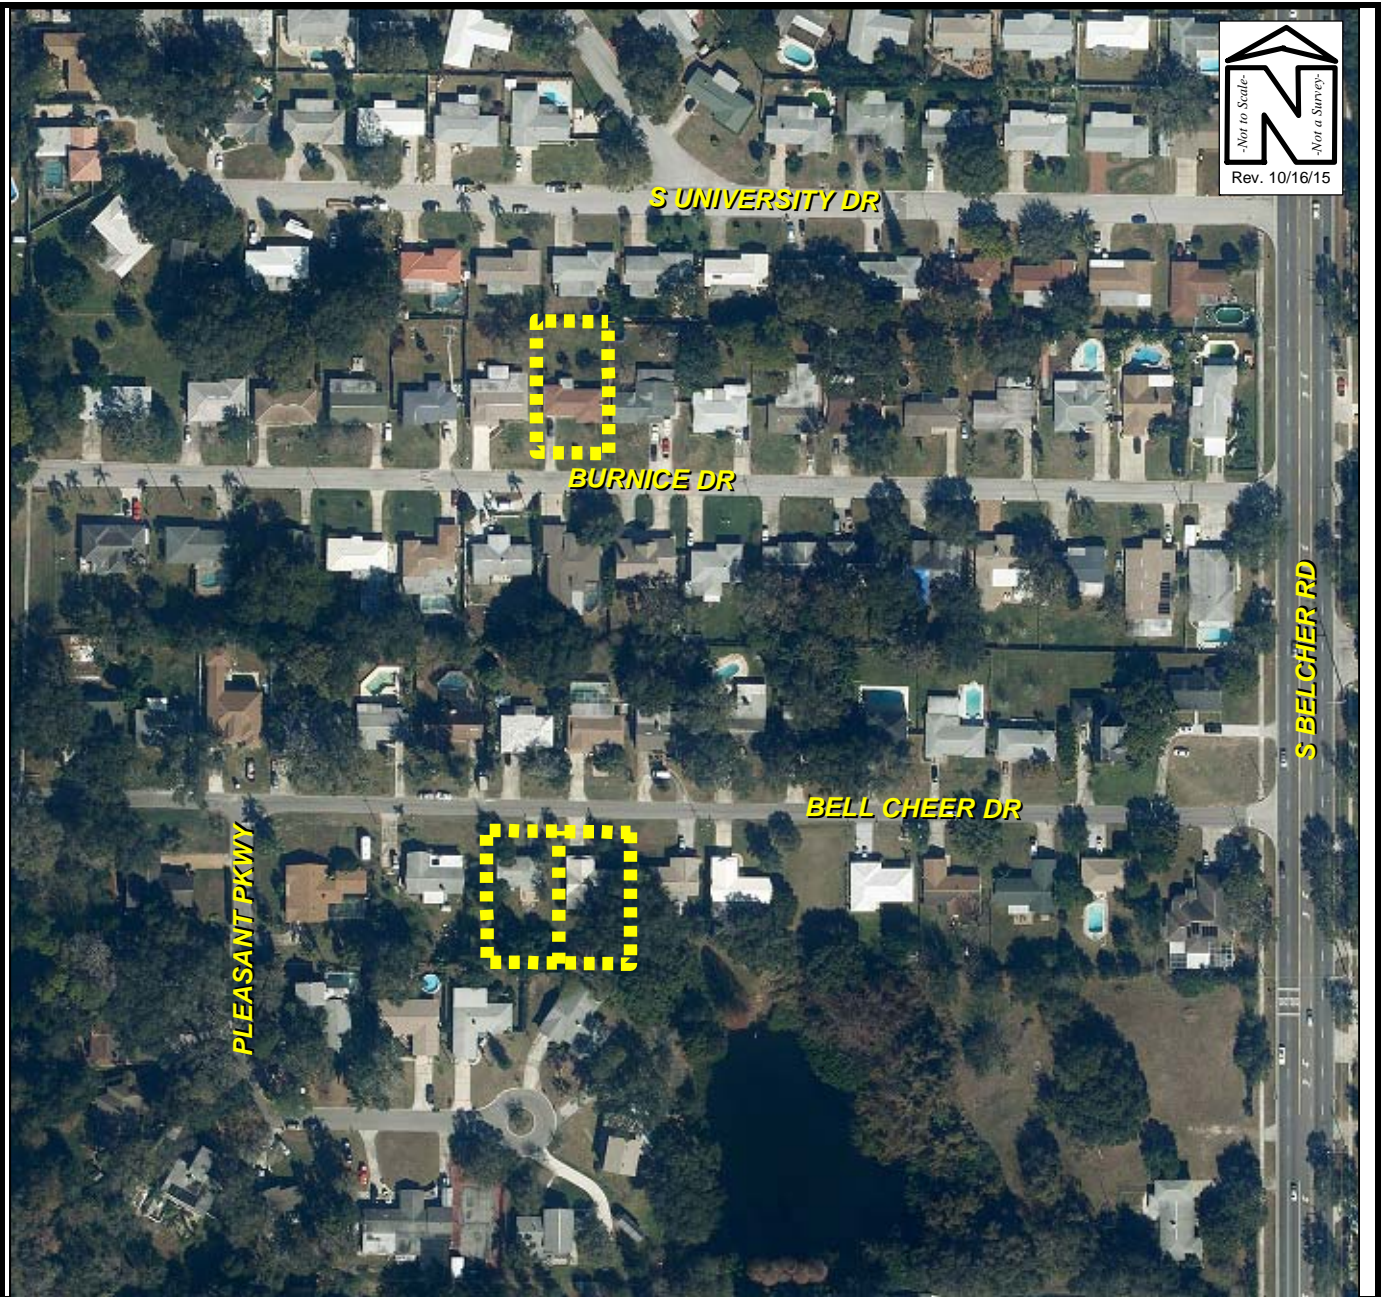

LOCATION MAP

| | | |
|--|-----------------------|-----------------------------|
| Owner(s): Multiple Owners | Case: | ANX2015-10029 |
| Site: Multiple Addresses – See Exhibit A | Property Size(Acres): | 0.71 |
| | ROW (Acres): | N/A |
| Land Use | Zoning | PIN: See attached Exhibit A |
| From : RL | R-3 | |
| To: RL | LMDR | Atlas Page: 308B |

AERIAL PHOTOGRAPH

| | | |
|--|-----------------------|-----------------------------|
| Owner(s): Multiple Owners | Case: | ANX2015-10029 |
| Site: Multiple Addresses – See Exhibit A | Property Size(Acres): | 0.71 |
| | ROW (Acres): | N/A |
| Land Use | Zoning | |
| From : RL | R-3 | PIN: See attached Exhibit A |
| To: RL | LMDR | |
| | Atlas Page: | 308B |

EXISTING SURROUNDING USES MAP

| | | |
|--|-----------------------|-----------------------------|
| Owner(s): Multiple Owners | Case: | ANX2015-10029 |
| Site: Multiple Addresses – See Exhibit A | Property Size(Acres): | 0.71 |
| | ROW (Acres): | N/A |
| Land Use | Zoning | |
| From : RL | R-3 | PIN: See attached Exhibit A |
| To: RL | LMDR | |
| | Atlas Page: | 308B |

View looking south at the subject property,
2139 Bell Cheer Drive

East of the subject property

West of the subject property

Across the street, to the north of the subject property

View looking easterly along Bell Cheer Drive