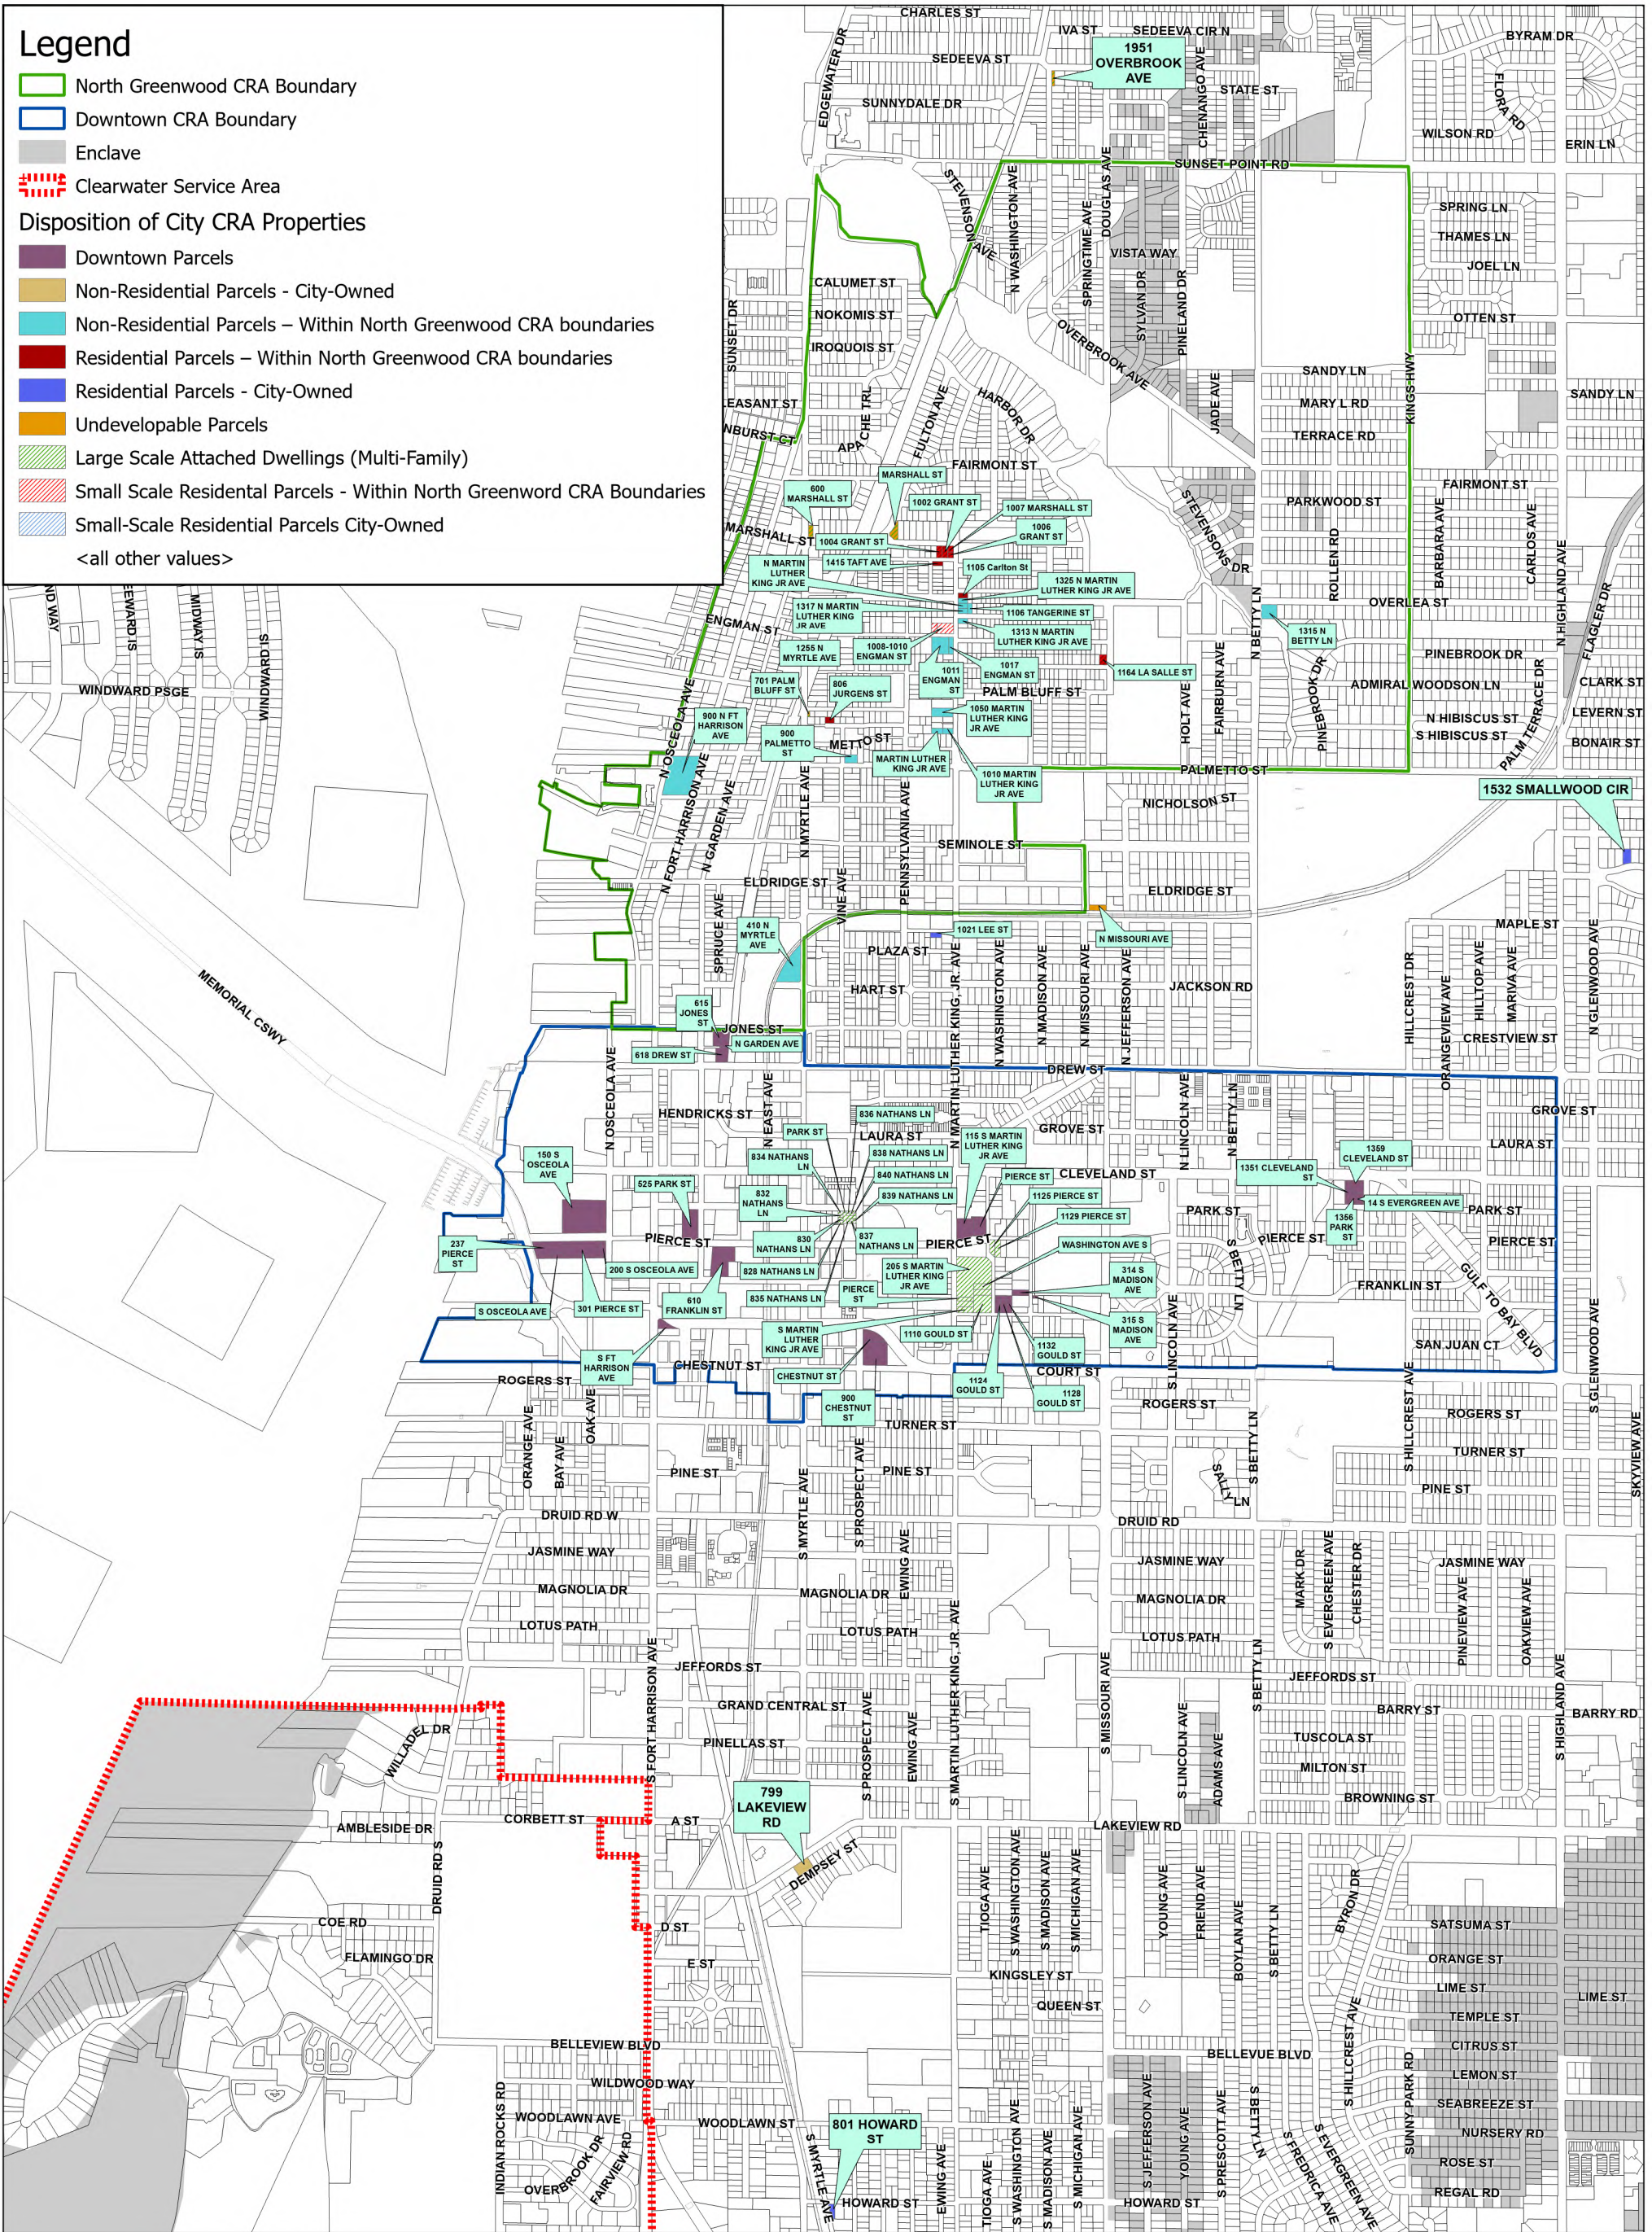

LOCATION MAP

Legend

- North Greenwood CRA Boundary
- Downtown CRA Boundary
- Enclave
- Clearwater Service Area
- Disposition of City CRA Properties**
- Downtown Parcels
- Non-Residential Parcels - City-Owned
- Non-Residential Parcels - Within North Greenwood CRA boundaries
- Residential Parcels - Within North Greenwood CRA boundaries
- Residential Parcels - City-Owned
- Undevelopable Parcels
- Large Scale Attached Dwellings (Multi-Family)
- Small Scale Residential Parcels - Within North Greenwood CRA Boundaries
- Small-Scale Residential Parcels City-Owned
- <all other values>

Map Gen By: **KF**

Reviewed By: **BU**

Date: **3/10/2025**

Page: 1 of 2

Scale: **N.T.S.**