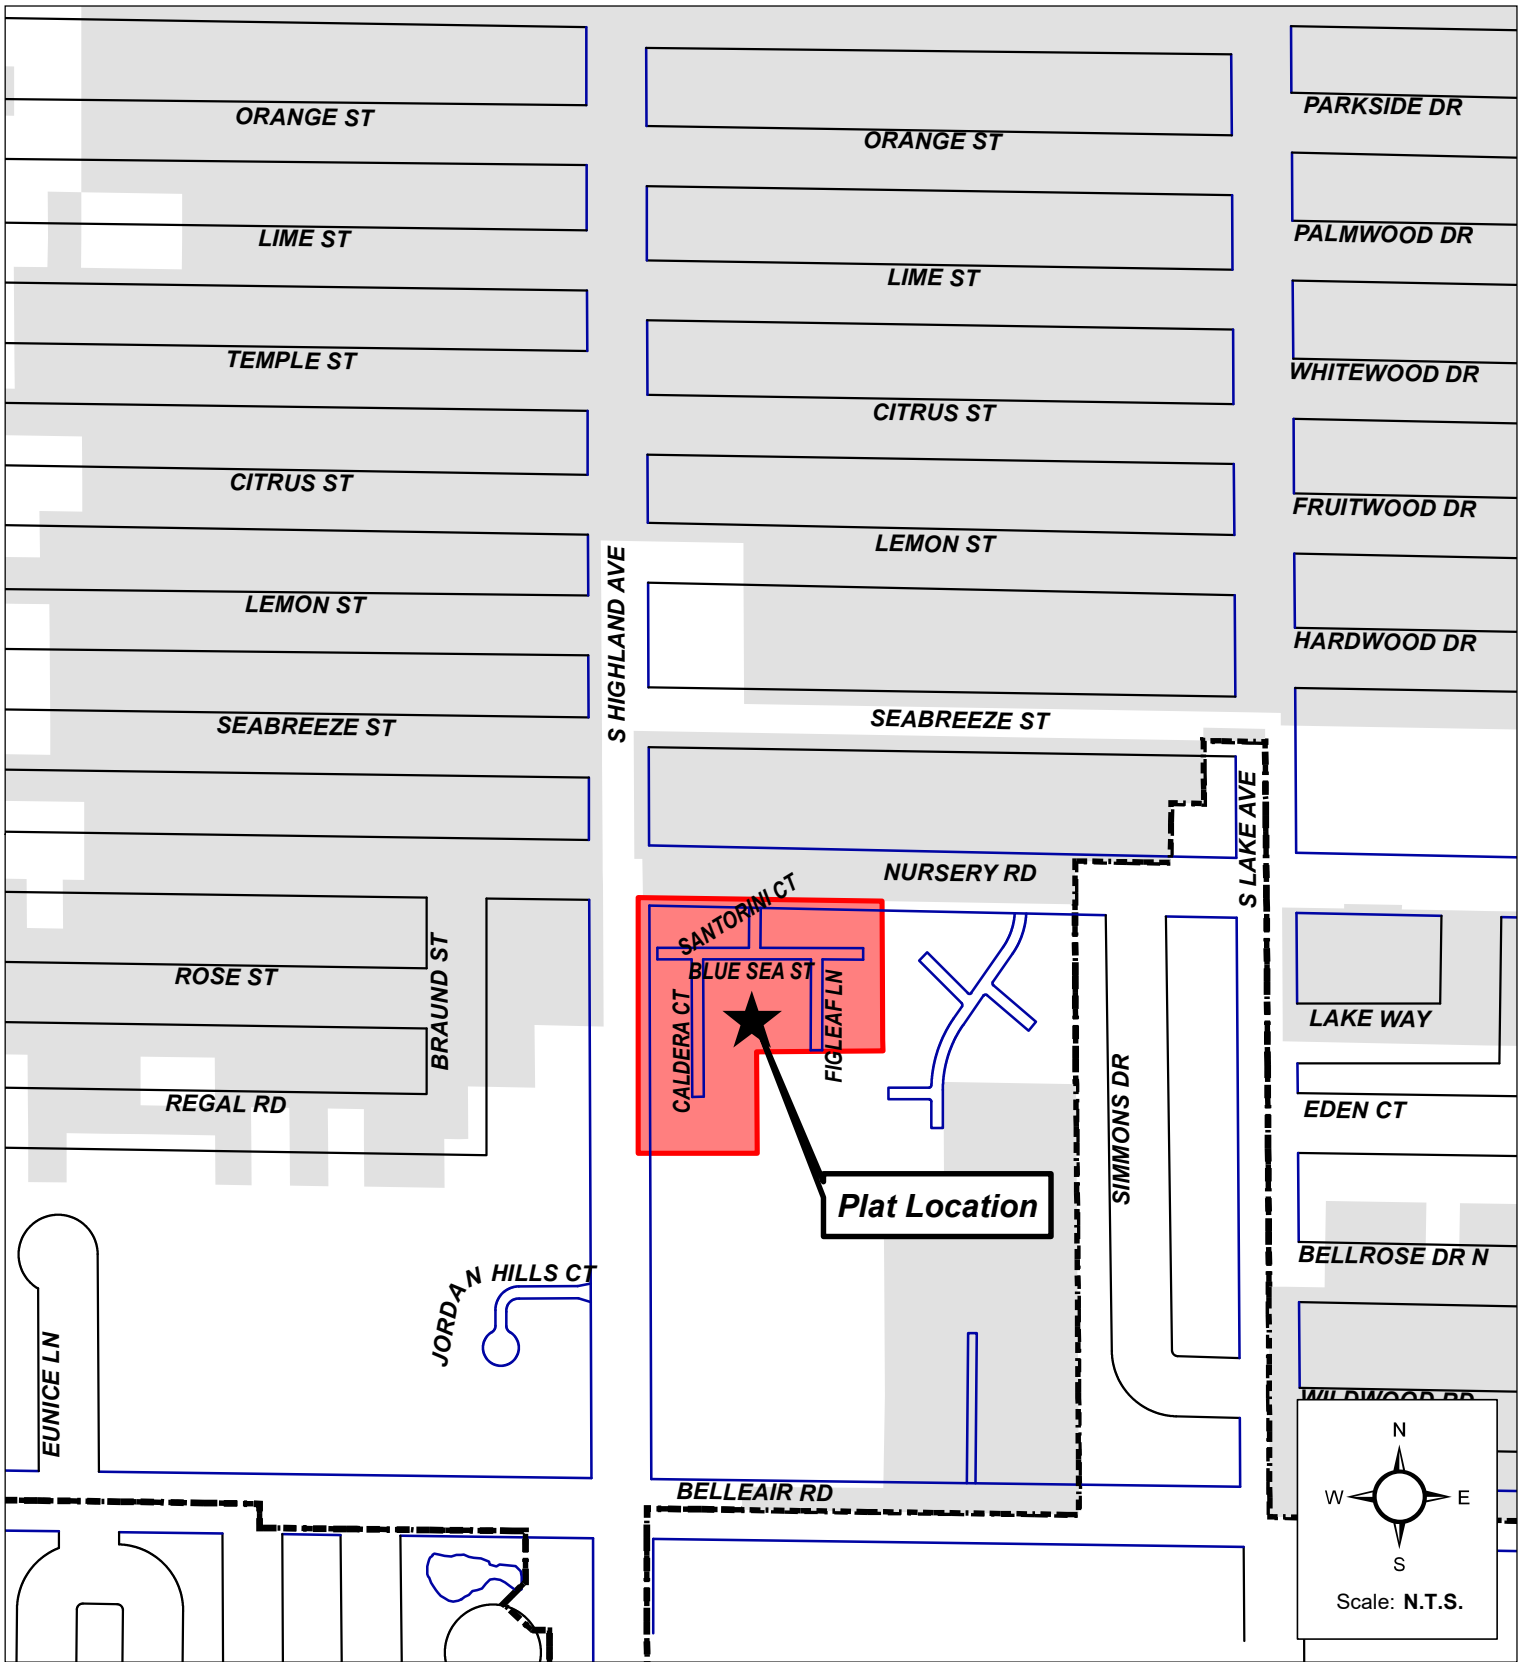

LOCATION MAP

Prepared by:
 Engineering Department
 Geographic Technology Division
 100 S. Myrtle Ave, Clearwater, FL 33756
 Ph: (727)562-4750, Fax: (727)526-4755
 www.MyClearwater.com

Santorini Trace Plat

Grid #: 315A

S-T-R: 23-29s-15e

Map Gen By: CRM

Reviewed By: TM

Date: 12/13/2019

Page 1 of 1