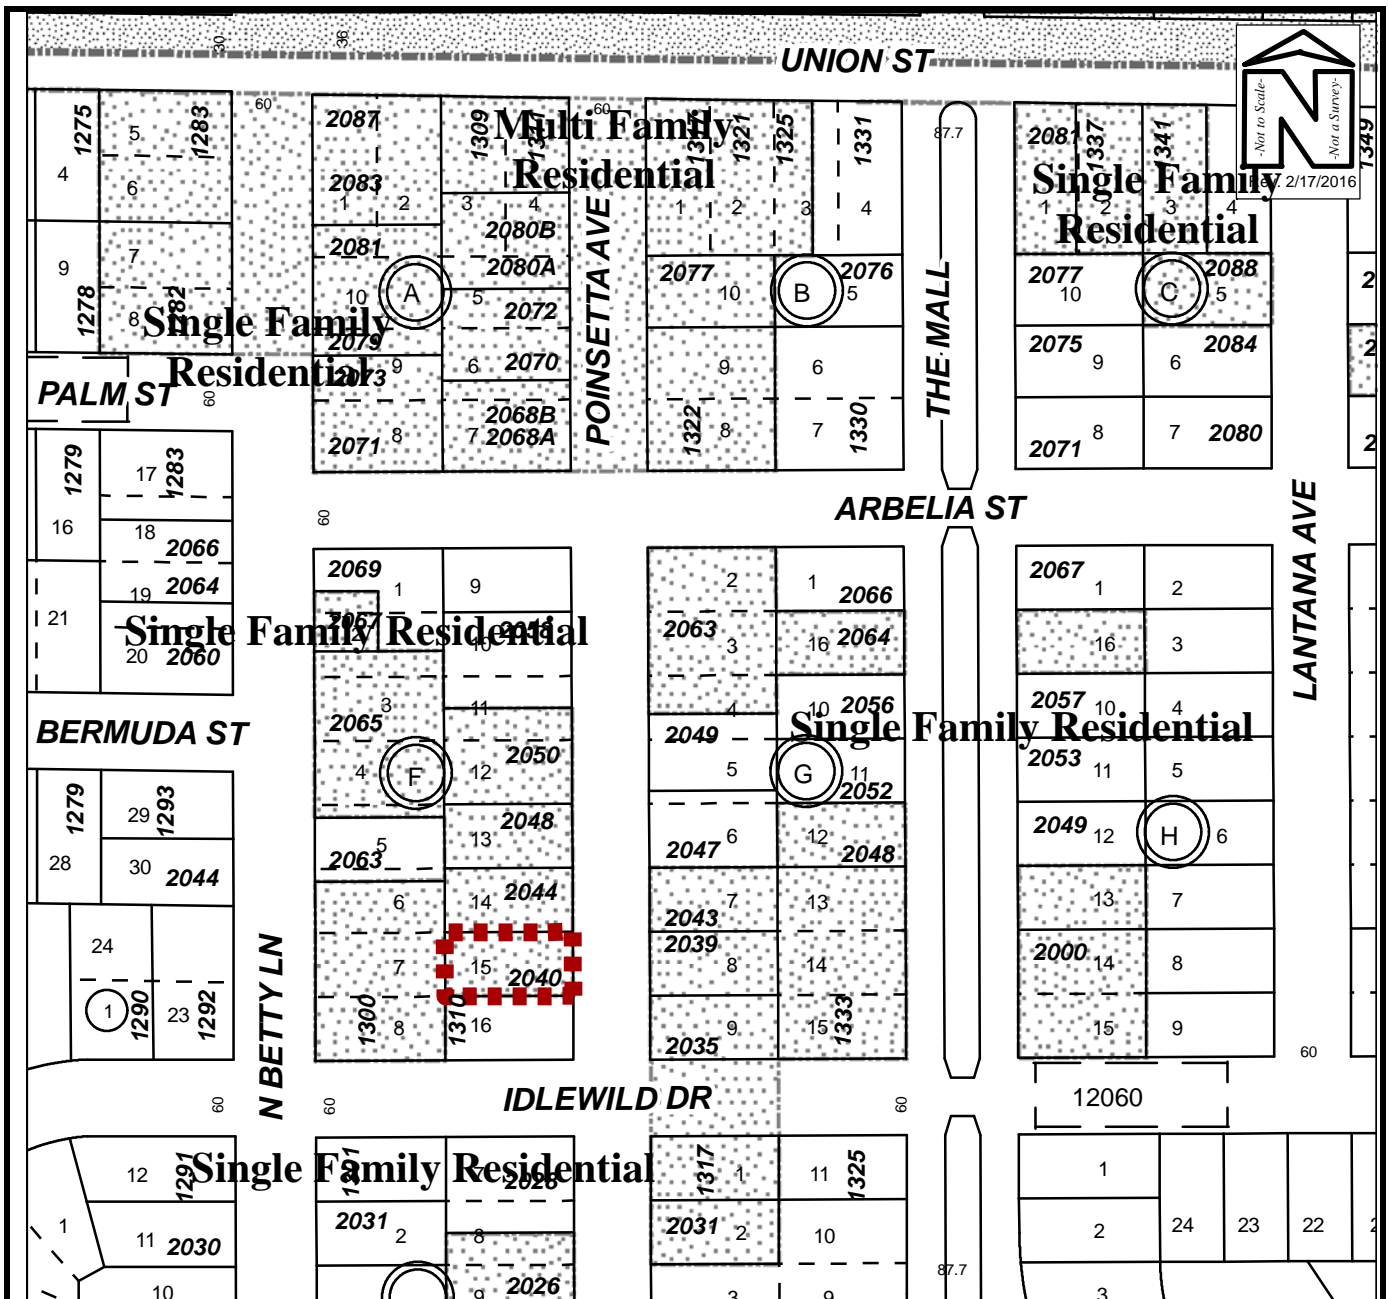

LOCATION MAP

Owner(s):	MULTIPLE OWNERS	Case:	ATA2016-02002
Site:	1208 Sunset Point Road 1210 Sunset Point Road 2040 Poinsetta Avenue	Property Size(Acres):	0.476
		ROW (Acres):	0.677
Land Use	Zoning	PIN:	03-29-15-87912-001-0040 03-29-15-87912-001-0050 03-29-15-12060-006-0150
From :	RU R-4		
To:	RU LMDR	Atlas Page:	251B

EXISTING SURROUNDING USES MAP (1 of 2)

Owner(s):	MULTIPLE OWNERS	Case:	ATA2016-02002
Site:	1208 Sunset Point Road 1210 Sunset Point Road 2040 Poinsetta Avenue	Property Size(Acres):	0.476
		ROW (Acres):	0.677
Land Use	Zoning	PIN:	03-29-15-87912-001-0040 03-29-15-87912-001-0050 03-29-15-12060-006-0150
From :	RU		
To:	RU	Atlas Page:	251B

EXISTING SURROUNDING USES MAP (2 of 2)

Owner(s):	MULTIPLE OWNERS	Case:	ATA2016-02002
Site:	1208 Sunset Point Road 1210 Sunset Point Road 2040 Poinsetta Avenue	Property Size(Acres):	0.476
		ROW (Acres):	0.677
Land Use	Zoning	PIN:	03-29-15-87912-001-0040 03-29-15-87912-001-0050 03-29-15-12060-006-0150
From :	RU R-4		
To:	RU LMDR	Atlas Page:	251B

View looking west at the subject property, 2040 Poinsetta Avenue

Across the street, east of the subject property

North of the subject property

South of the subject property

View looking northerly along Poinsetta Avenue