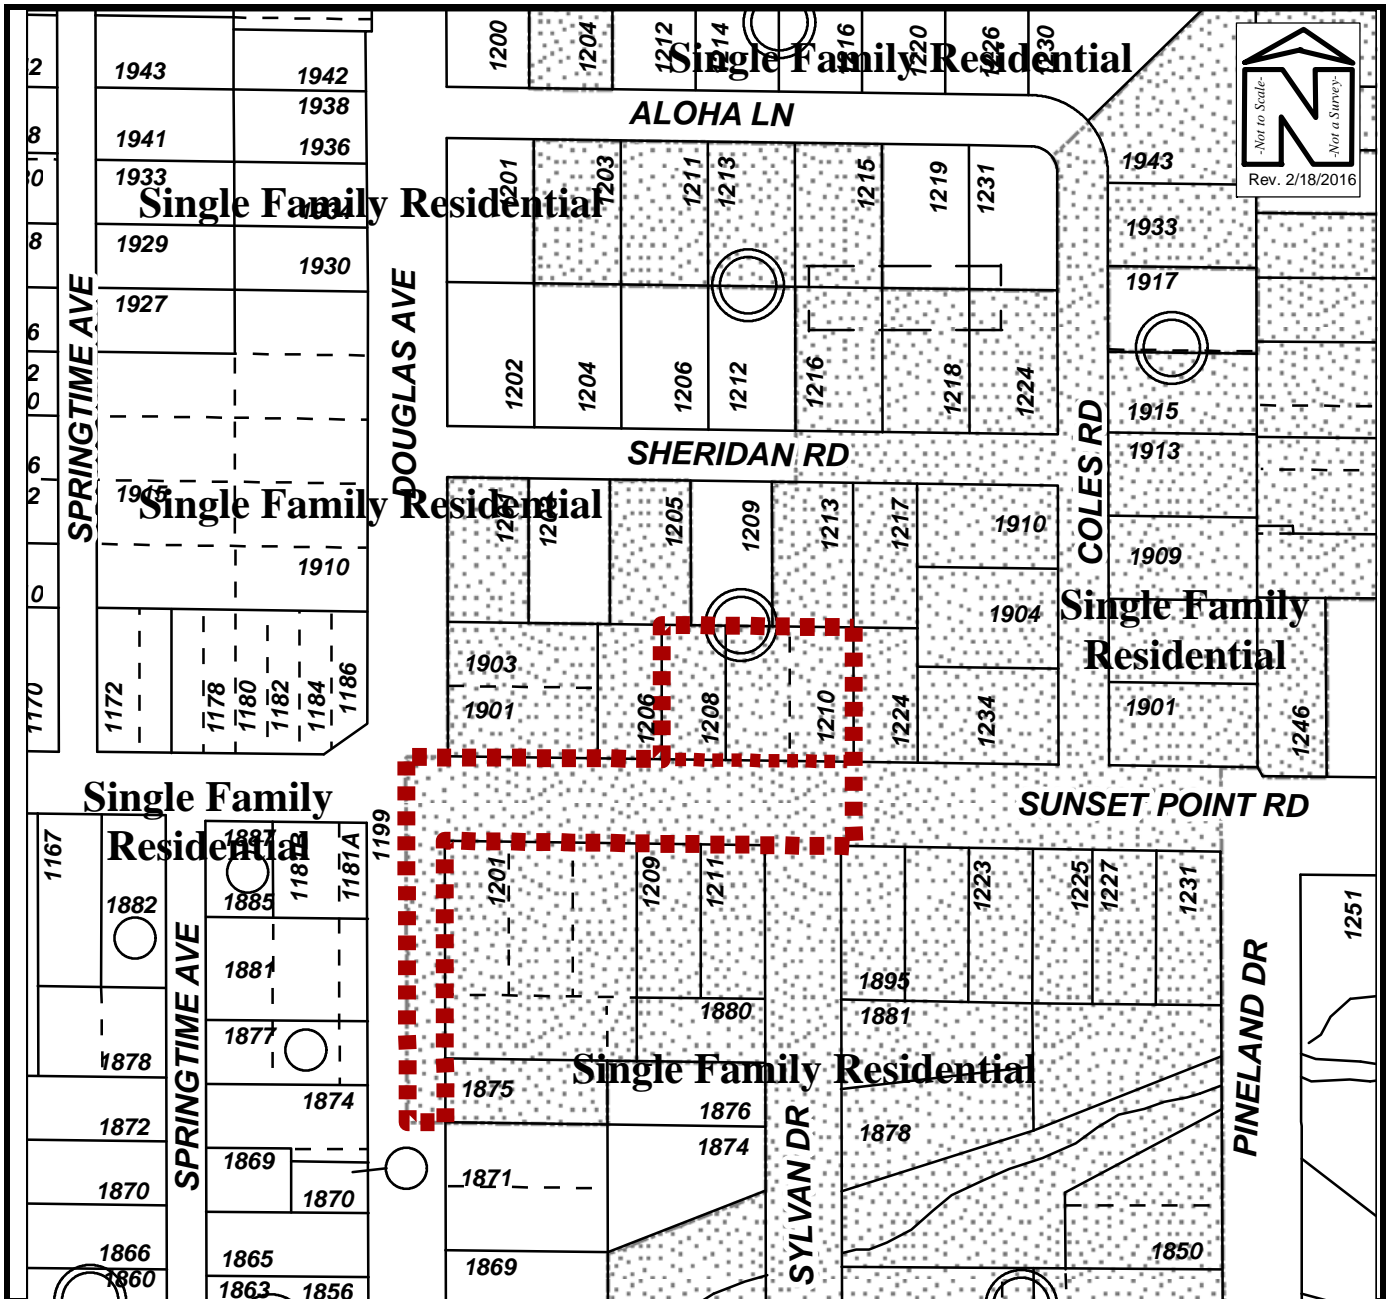

AERIAL PHOTOGRAPH (1 of 2)

Owner(s):	MULTIPLE OWNERS	Case:	ATA2016-02002
Site:	1208 Sunset Point Road 1210 Sunset Point Road 2040 Poinsetta Avenue	Property Size(Acres):	0.476
		ROW (Acres):	0.677
	Land Use	Zoning	PIN: 03-29-15-87912-001-0040 03-29-15-87912-001-0050 03-29-15-12060-006-0150
From :	RU	R-4	
To:	RU	LMDR	Atlas Page: 251B

AERIAL PHOTOGRAPH (2 of 2)

Owner(s):	MULTIPLE OWNERS	Case:	ATA2016-02002
Site:	1208 Sunset Point Road 1210 Sunset Point Road 2040 Poinsetta Avenue	Property Size(Acres):	0.476
		ROW (Acres):	0.677
	Land Use	Zoning	PIN: 03-29-15-87912-001-0040 03-29-15-87912-001-0050 03-29-15-12060-006-0150
From :	RU	R-4	
To:	RU	LMDR	
		Atlas Page:	251B

EXISTING SURROUNDING USES MAP (1 of 2)

Owner(s):	MULTIPLE OWNERS	Case:	ATA2016-02002
Site:	1208 Sunset Point Road 1210 Sunset Point Road 2040 Poinsetta Avenue	Property Size(Acres):	0.476
		ROW (Acres):	0.677
Land Use	Zoning	PIN:	03-29-15-87912-001-0040 03-29-15-87912-001-0050 03-29-15-12060-006-0150
From :	RU		
To:	RU	Atlas Page:	251B

EXISTING SURROUNDING USES MAP (2 of 2)

Owner(s):	MULTIPLE OWNERS	Case:	ATA2016-02002
Site:	1208 Sunset Point Road 1210 Sunset Point Road 2040 Poinsetta Avenue	Property Size(Acres):	0.476
		ROW (Acres):	0.677
Land Use	Zoning	PIN:	03-29-15-87912-001-0040 03-29-15-87912-001-0050 03-29-15-12060-006-0150
From :	RU R-4		
To:	RU LMDR	Atlas Page:	251B