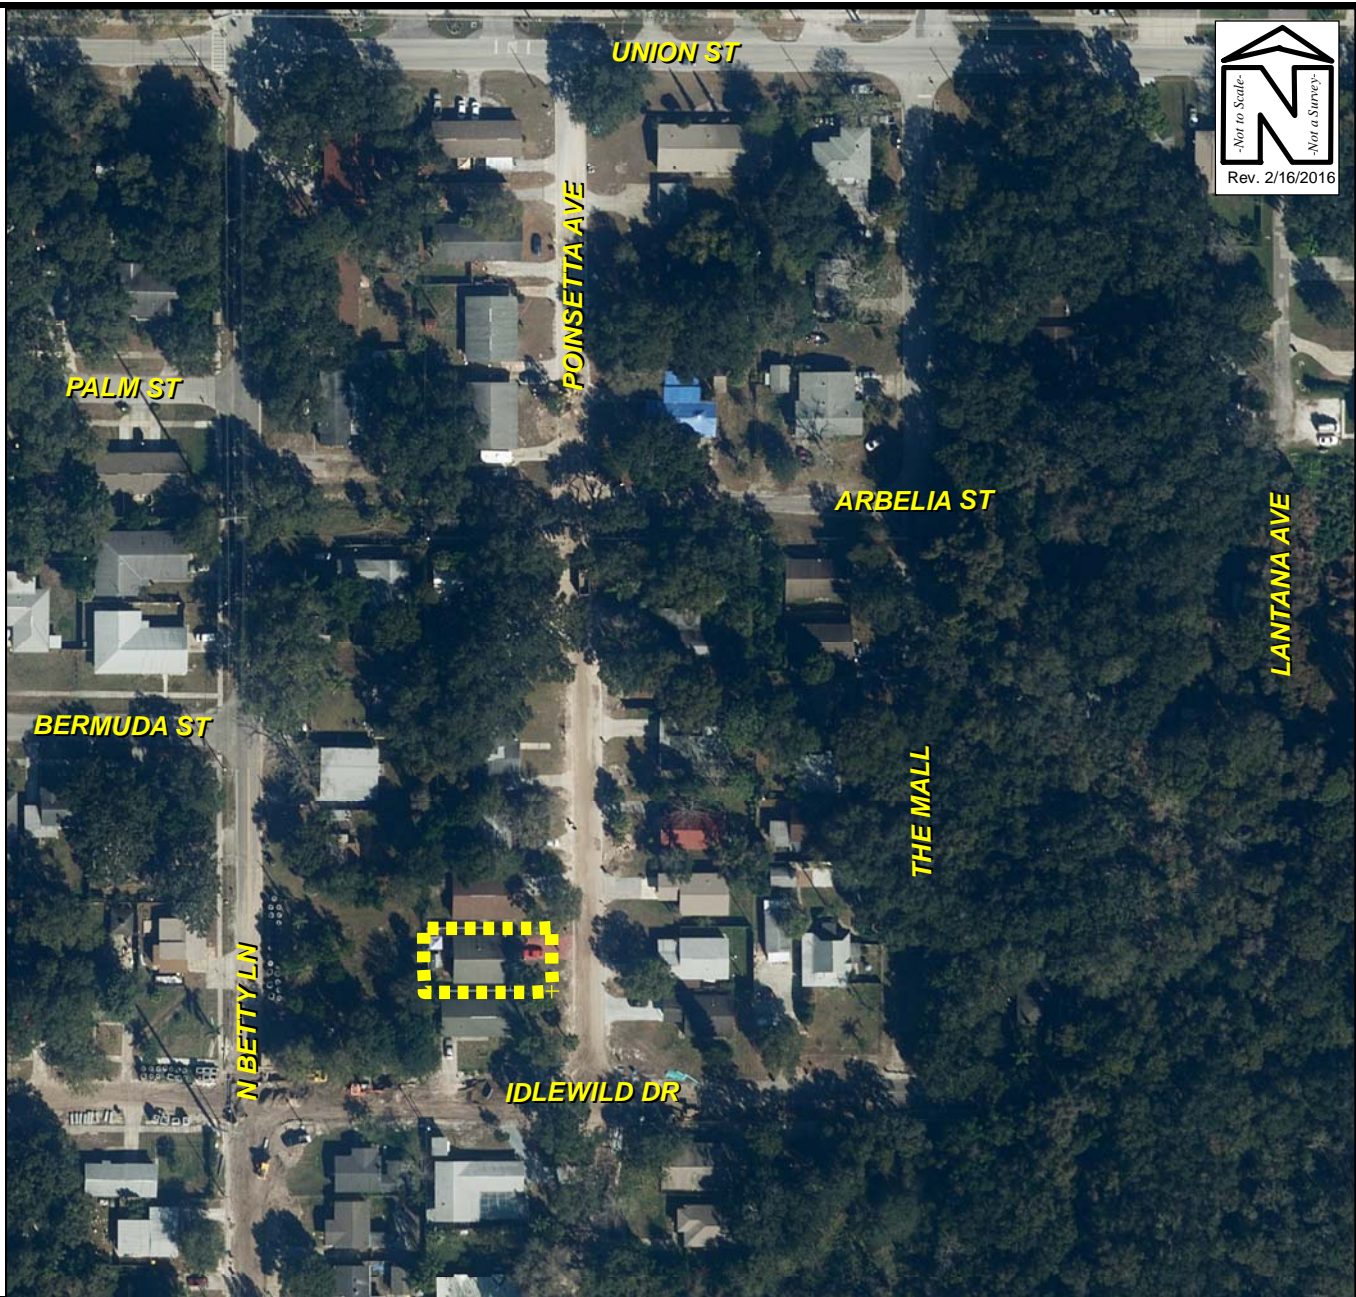

LOCATION MAP

Owner(s):	MULTIPLE OWNERS	Case:	ATA2016-02002
Site:	1208 Sunset Point Road 1210 Sunset Point Road 2040 Poinsetta Avenue	Property Size(Acres):	0.476
		ROW (Acres):	0.677
Land Use	Zoning	PIN:	03-29-15-87912-001-0040 03-29-15-87912-001-0050 03-29-15-12060-006-0150
From :	RU R-4		
To:	RU LMDR	Atlas Page:	251B

EXISTING SURROUNDING USES MAP (1 of 2)

Owner(s):	MULTIPLE OWNERS	Case:	ATA2016-02002
Site:	1208 Sunset Point Road 1210 Sunset Point Road 2040 Poinsetta Avenue	Property Size(Acres):	0.476
		ROW (Acres):	0.677
Land Use	Zoning	PIN:	03-29-15-87912-001-0040 03-29-15-87912-001-0050 03-29-15-12060-006-0150
From :	RU		
To:	RU	Atlas Page:	251B

EXISTING SURROUNDING USES MAP (2 of 2)

Owner(s):	MULTIPLE OWNERS	Case:	ATA2016-02002
Site:	1208 Sunset Point Road 1210 Sunset Point Road 2040 Poinsetta Avenue	Property Size(Acres):	0.476
		ROW (Acres):	0.677
Land Use	Zoning	PIN:	03-29-15-87912-001-0040 03-29-15-87912-001-0050 03-29-15-12060-006-0150
From :	RU R-4		
To:	RU LMDR	Atlas Page:	251B

View looking west at the subject property, 2040 Poinsetta Avenue

Across the street, east of the subject property

North of the subject property

South of the subject property

View looking northerly along Poinsetta Avenue