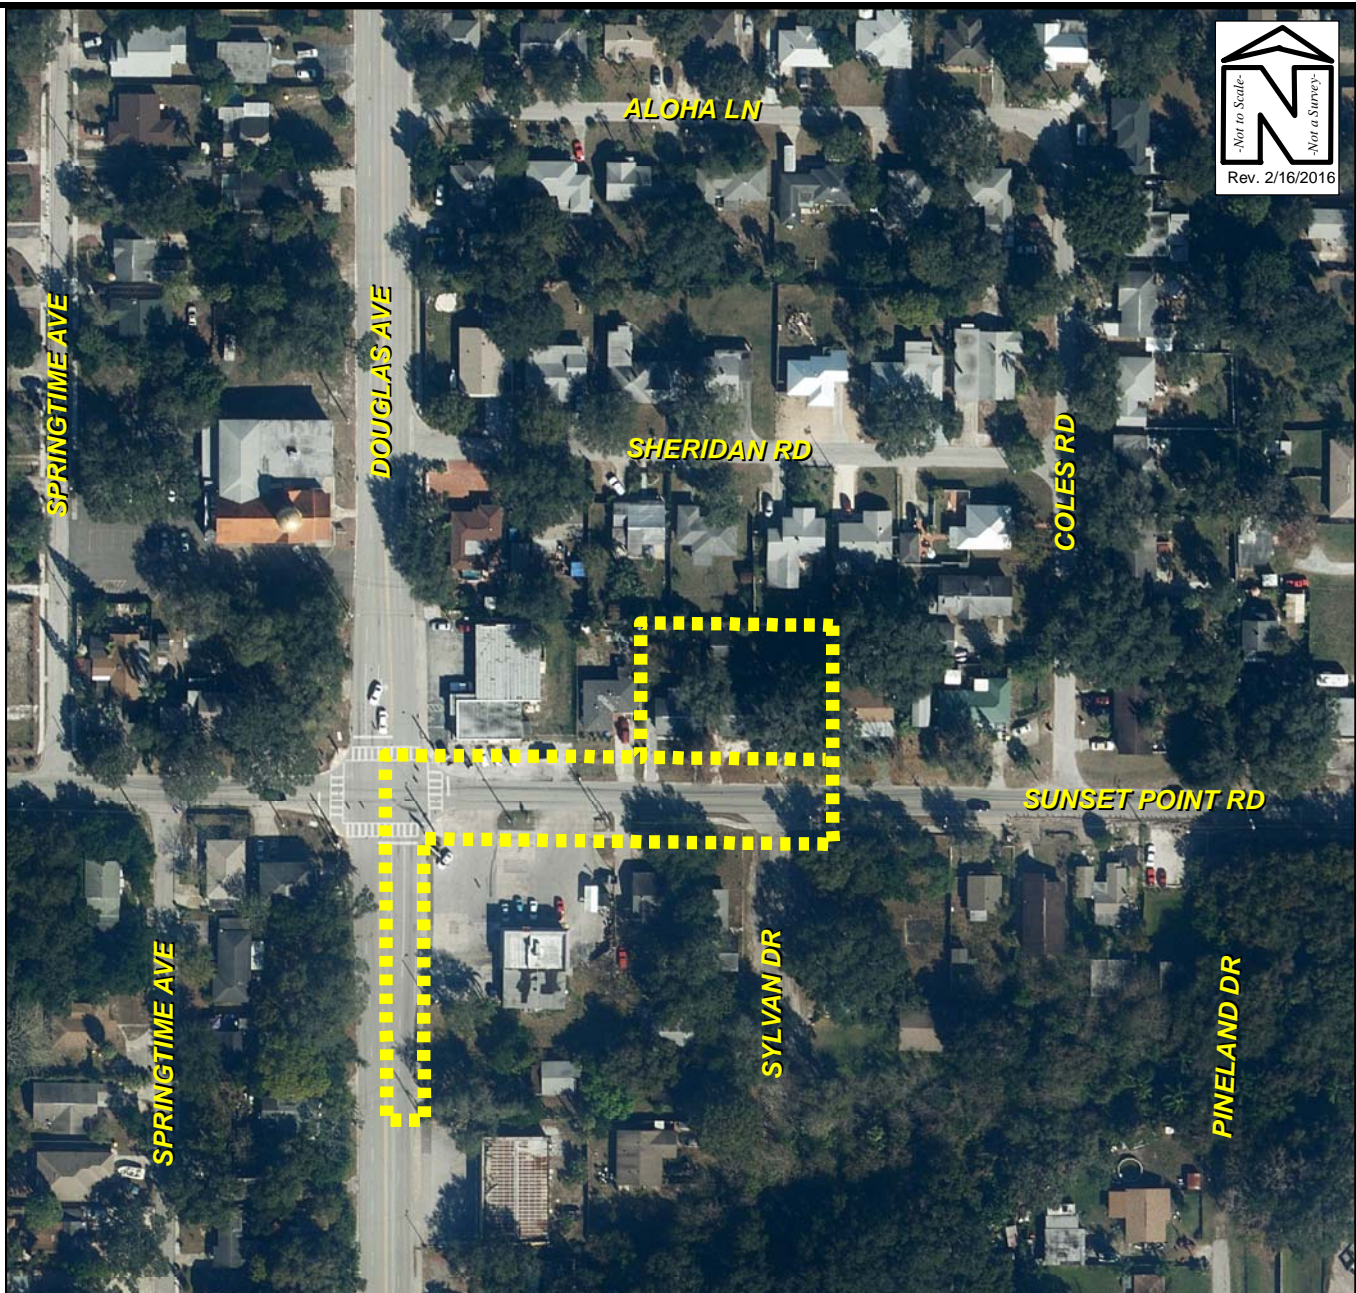

AERIAL PHOTOGRAPH (2 of 2)

Owner(s):	MULTIPLE OWNERS	Case:	ATA2016-02002
Site:	1208 Sunset Point Road 1210 Sunset Point Road 2040 Poinsetta Avenue	Property Size(Acres):	0.476
		ROW (Acres):	0.677
	Land Use	Zoning	PIN: 03-29-15-87912-001-0040 03-29-15-87912-001-0050 03-29-15-12060-006-0150
From :	RU	R-4	
To:	RU	LMDR	
		Atlas Page:	251B