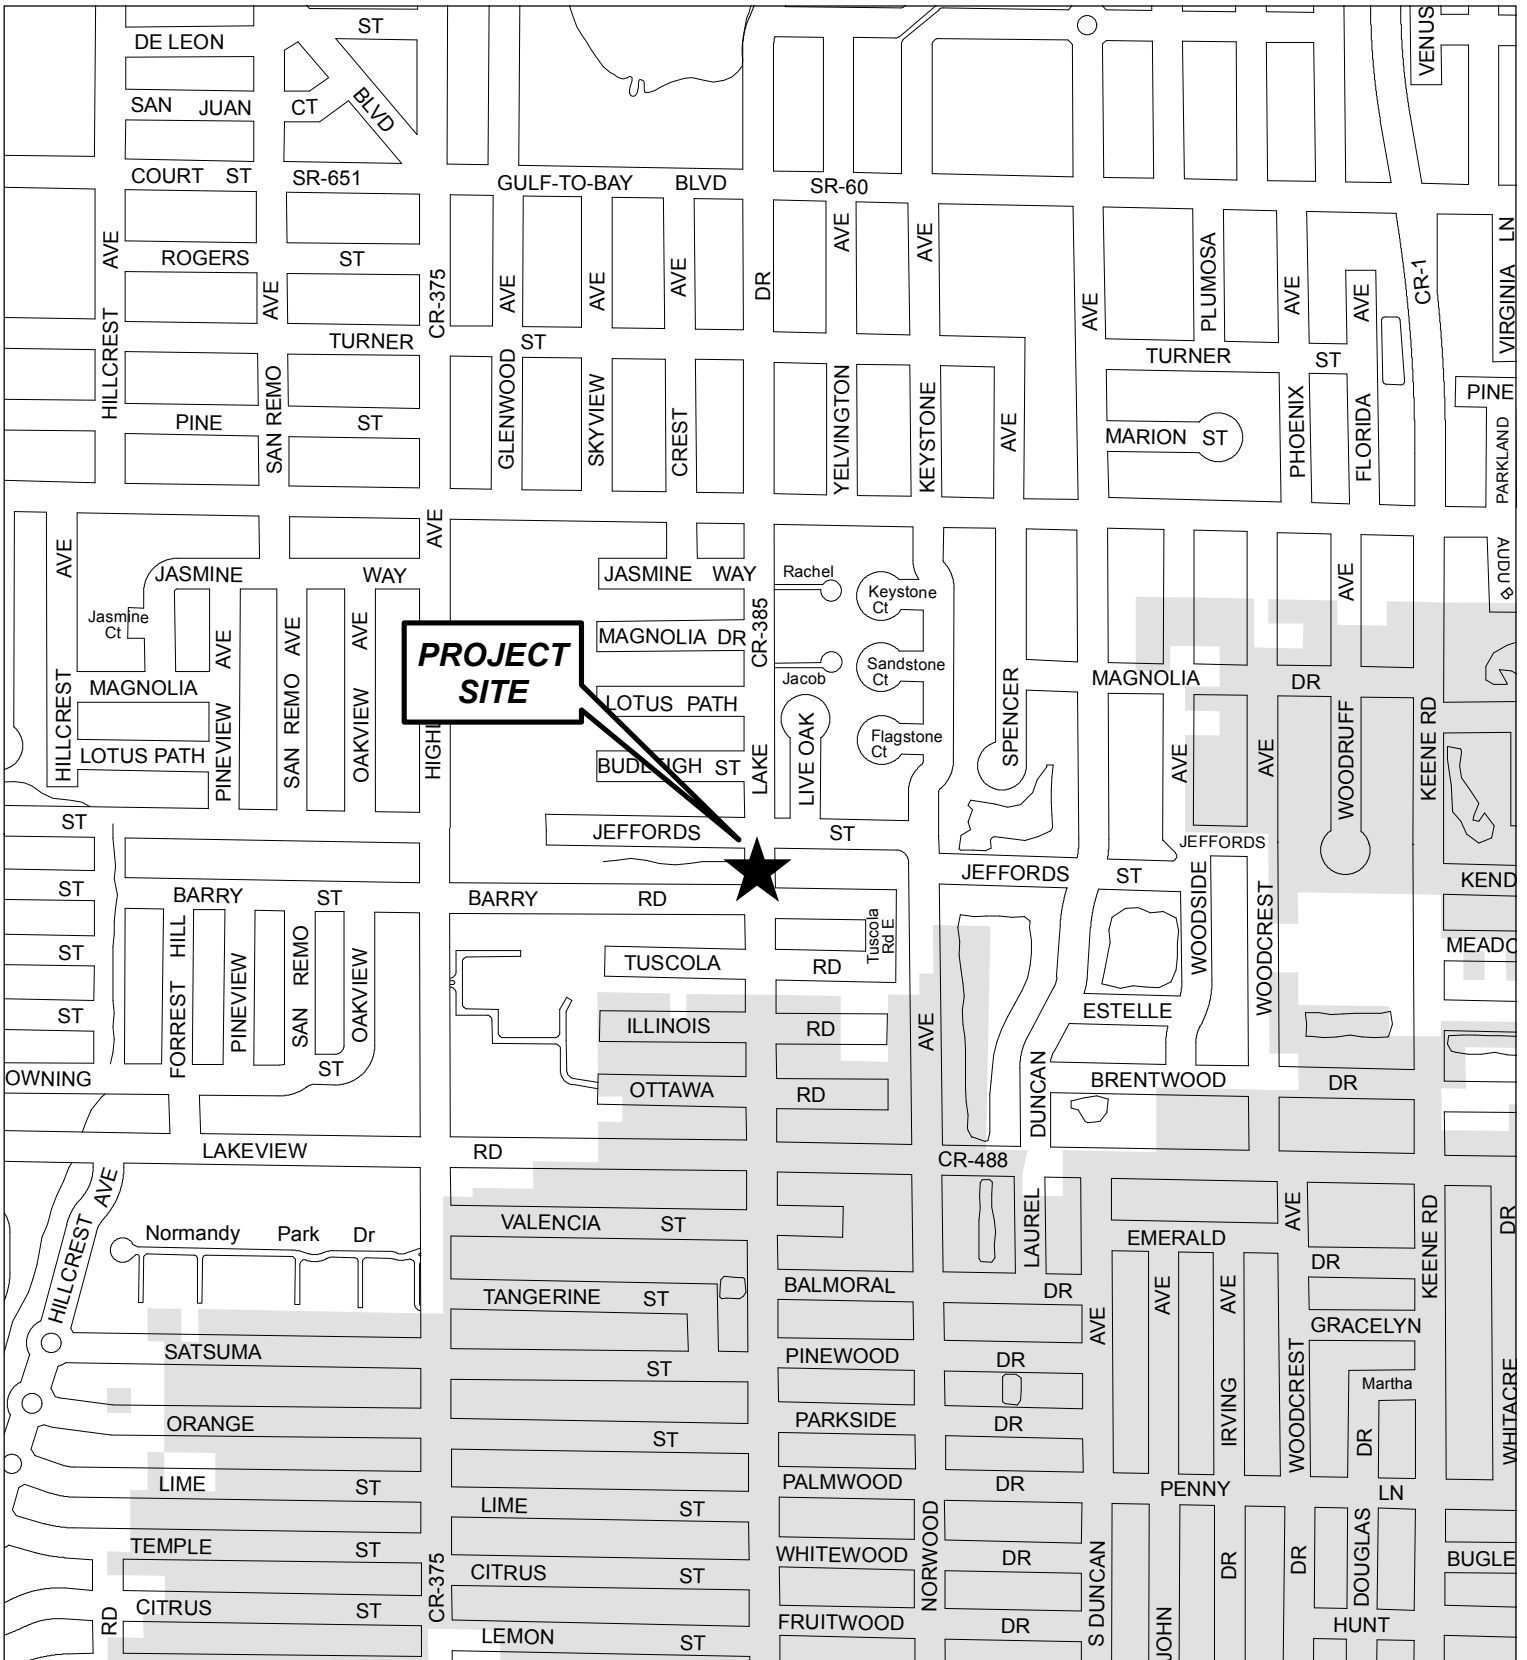

LOCATION MAP

Prepared by:
 Engineering Department
 Geographic Technology Division
 100 S. Myrtle Ave, Clearwater, FL 33756
 Ph: (727)562-4750, Fax: (727)526-4755
 www.MyClearwater.com

S LAKE AVENUE CULVERT

Scale: N.T.S.

Map Gen By: MBK	Reviewed By: LN	Date: 4/27/2017	Grid #: N/A	S-T-R: N/A
------------------------	------------------------	------------------------	--------------------	-------------------