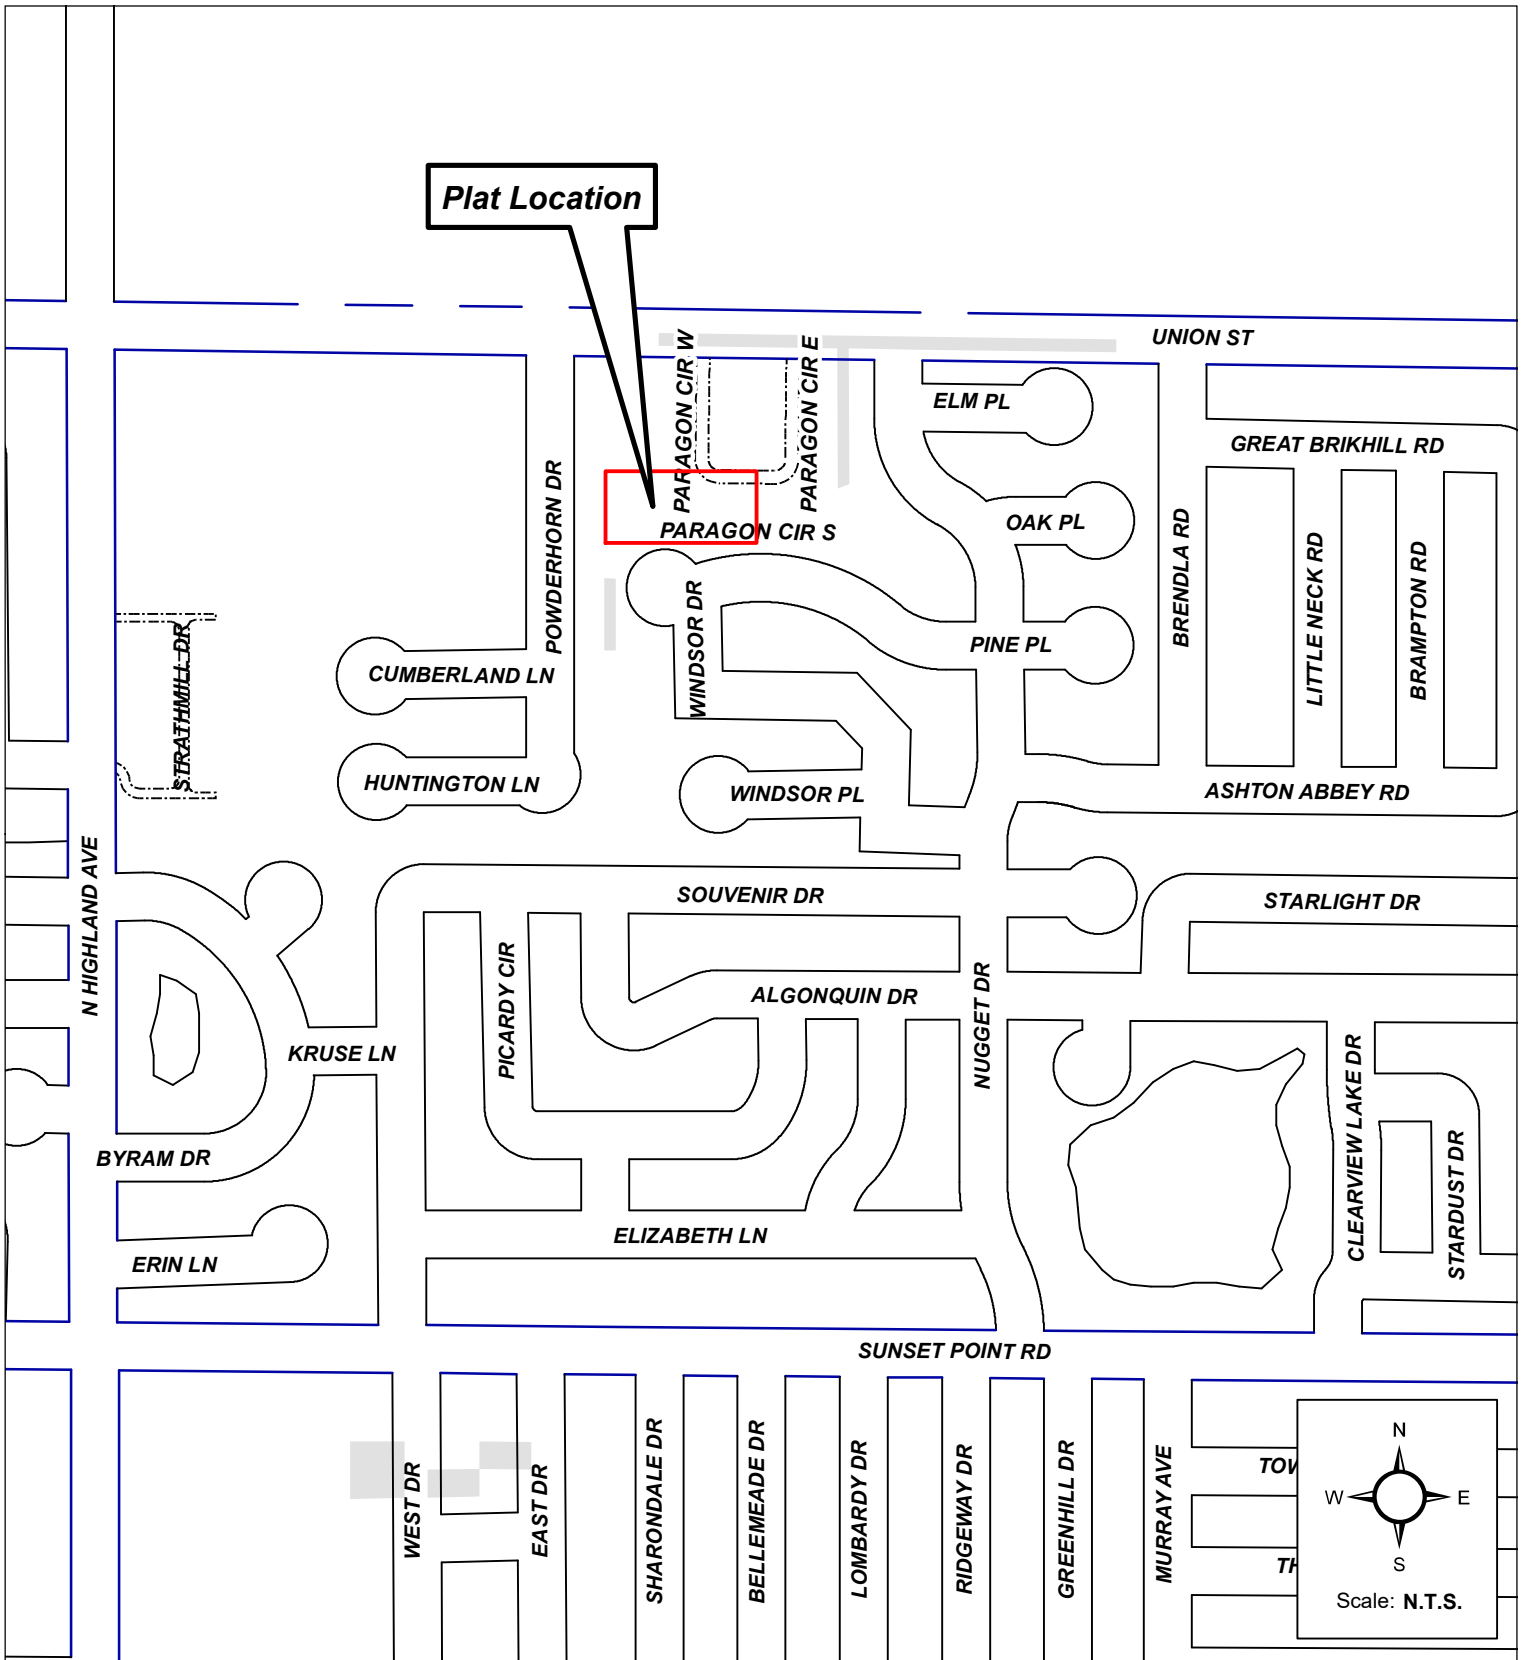

LOCATION MAP

Union Place Replat

Prepared by:
 Engineering Department
 Geographic Technology Division
 100 S. Myrtle Ave, Clearwater, FL 33756
 Ph: (727)562-4750, Fax: (727)526-4755
 www.MyClearwater.com

Grid #: 252A

S-T-R: 02-29s-15e

Map Gen By: KN

Reviewed By: TM

Date: 6/23/2020

Page 1 of 1